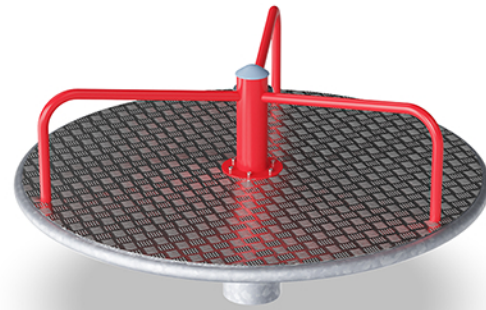

Giant M Sensory Tower

Embankment Slide

Swings with Shade

Carousel Spinner

Scenic Brook Pocket Park