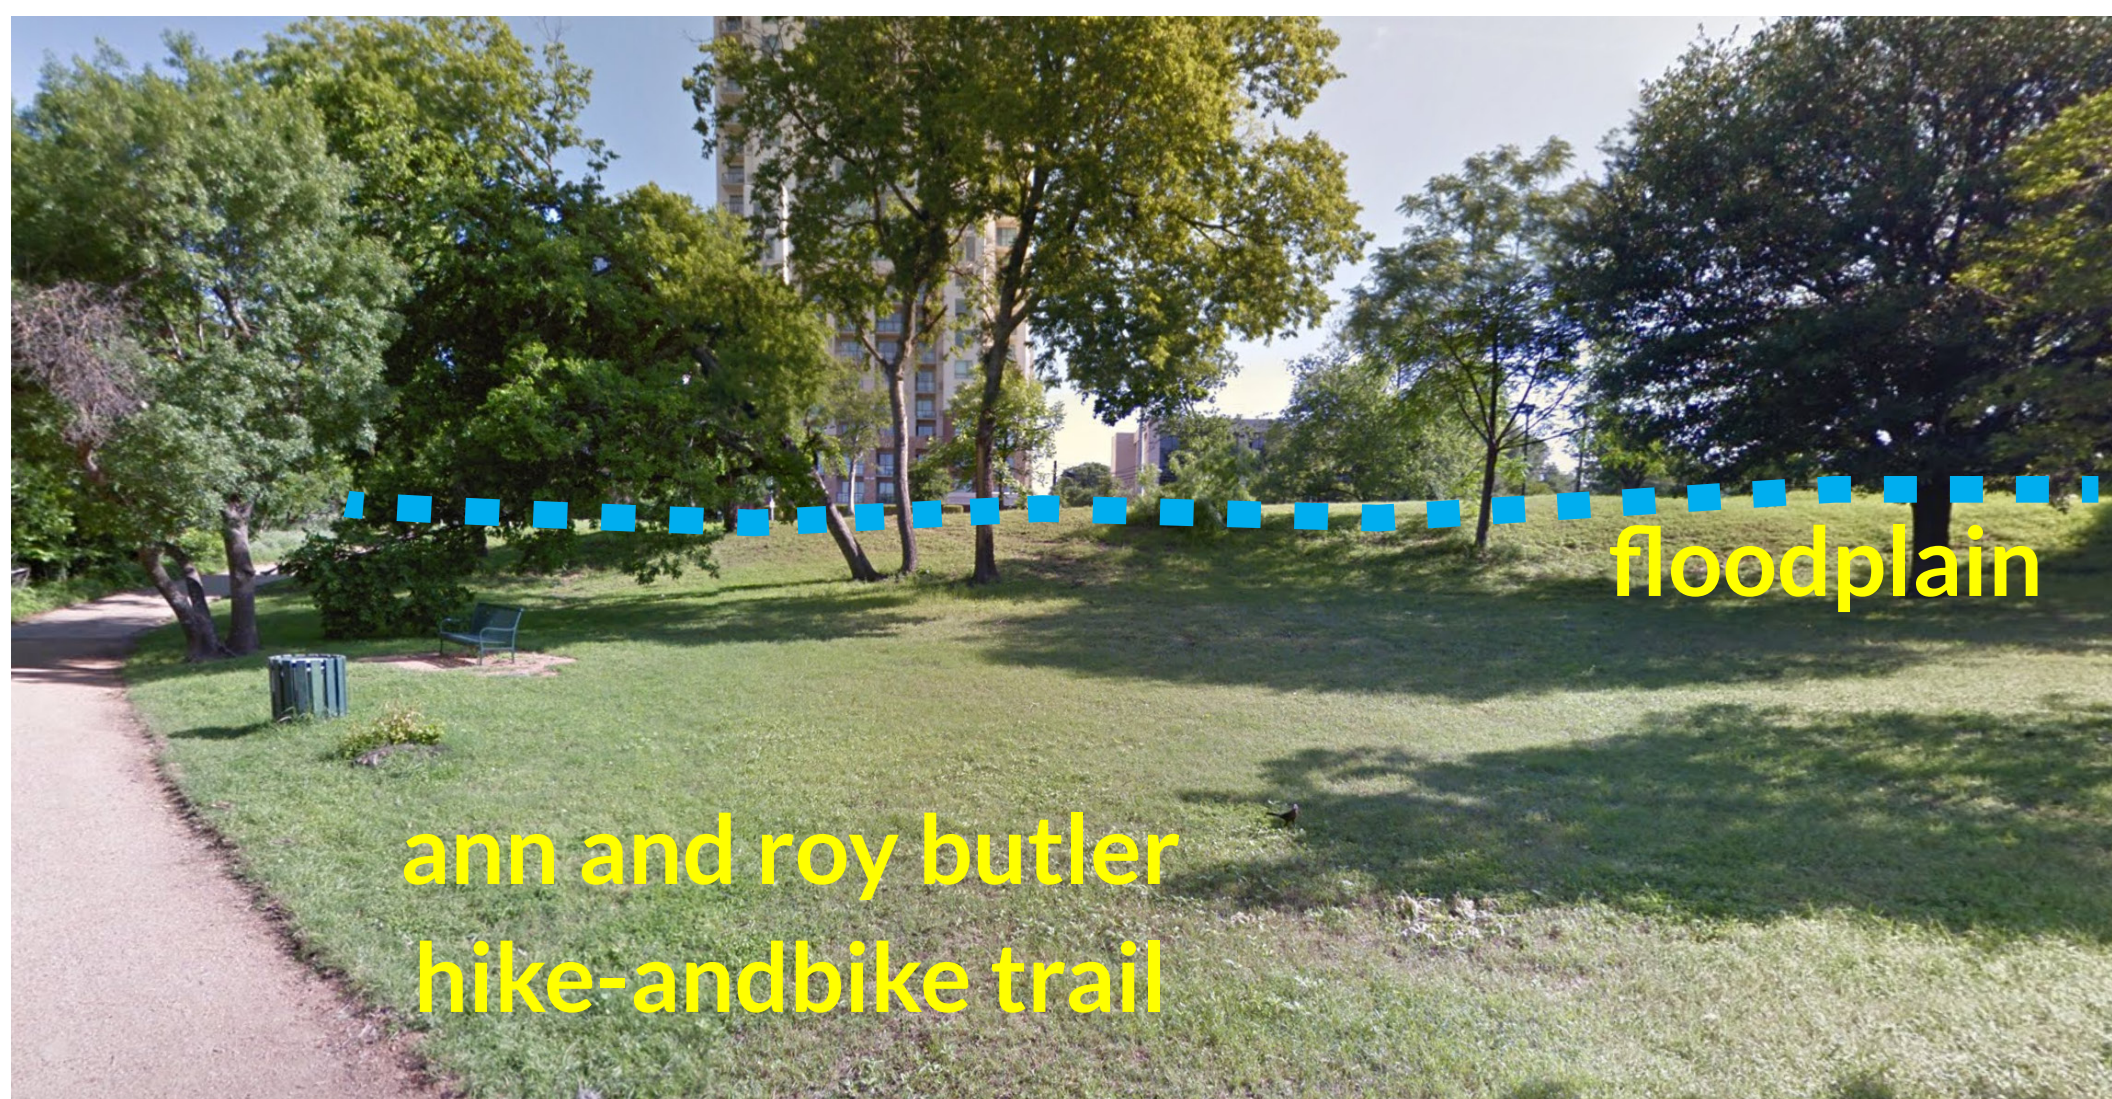

RAINEY STREET TRAILHEAD

HOW BIG IS IT?

Rainey Trailhead
2 acres

Republic Square
2.34 acres

Football Field
1.32 acres

TIMELINE: community engagement

WHAT'S HERE?

PROJECT GOAL: improve and enhance the ecological function of the site while providing spaces for recreational use and improved trail connectivity for the growing area.

native plantings

exercise stations

water access point

event lawn

stormwater management

additional trail connections

enhanced crosswalk

nature play

lawn / open space

picnic / gathering tables

We're open to suggestions! Tell us what else you would like to see here?

PROJECT GOAL: improve and enhance the ecological function of the site while providing spaces for recreational use and improved trail connectivity for the growing area.

PROJECT GOAL: improve and enhance the ecological function of the site while providing spaces for recreational use and improved trail connectivity for the growing area.