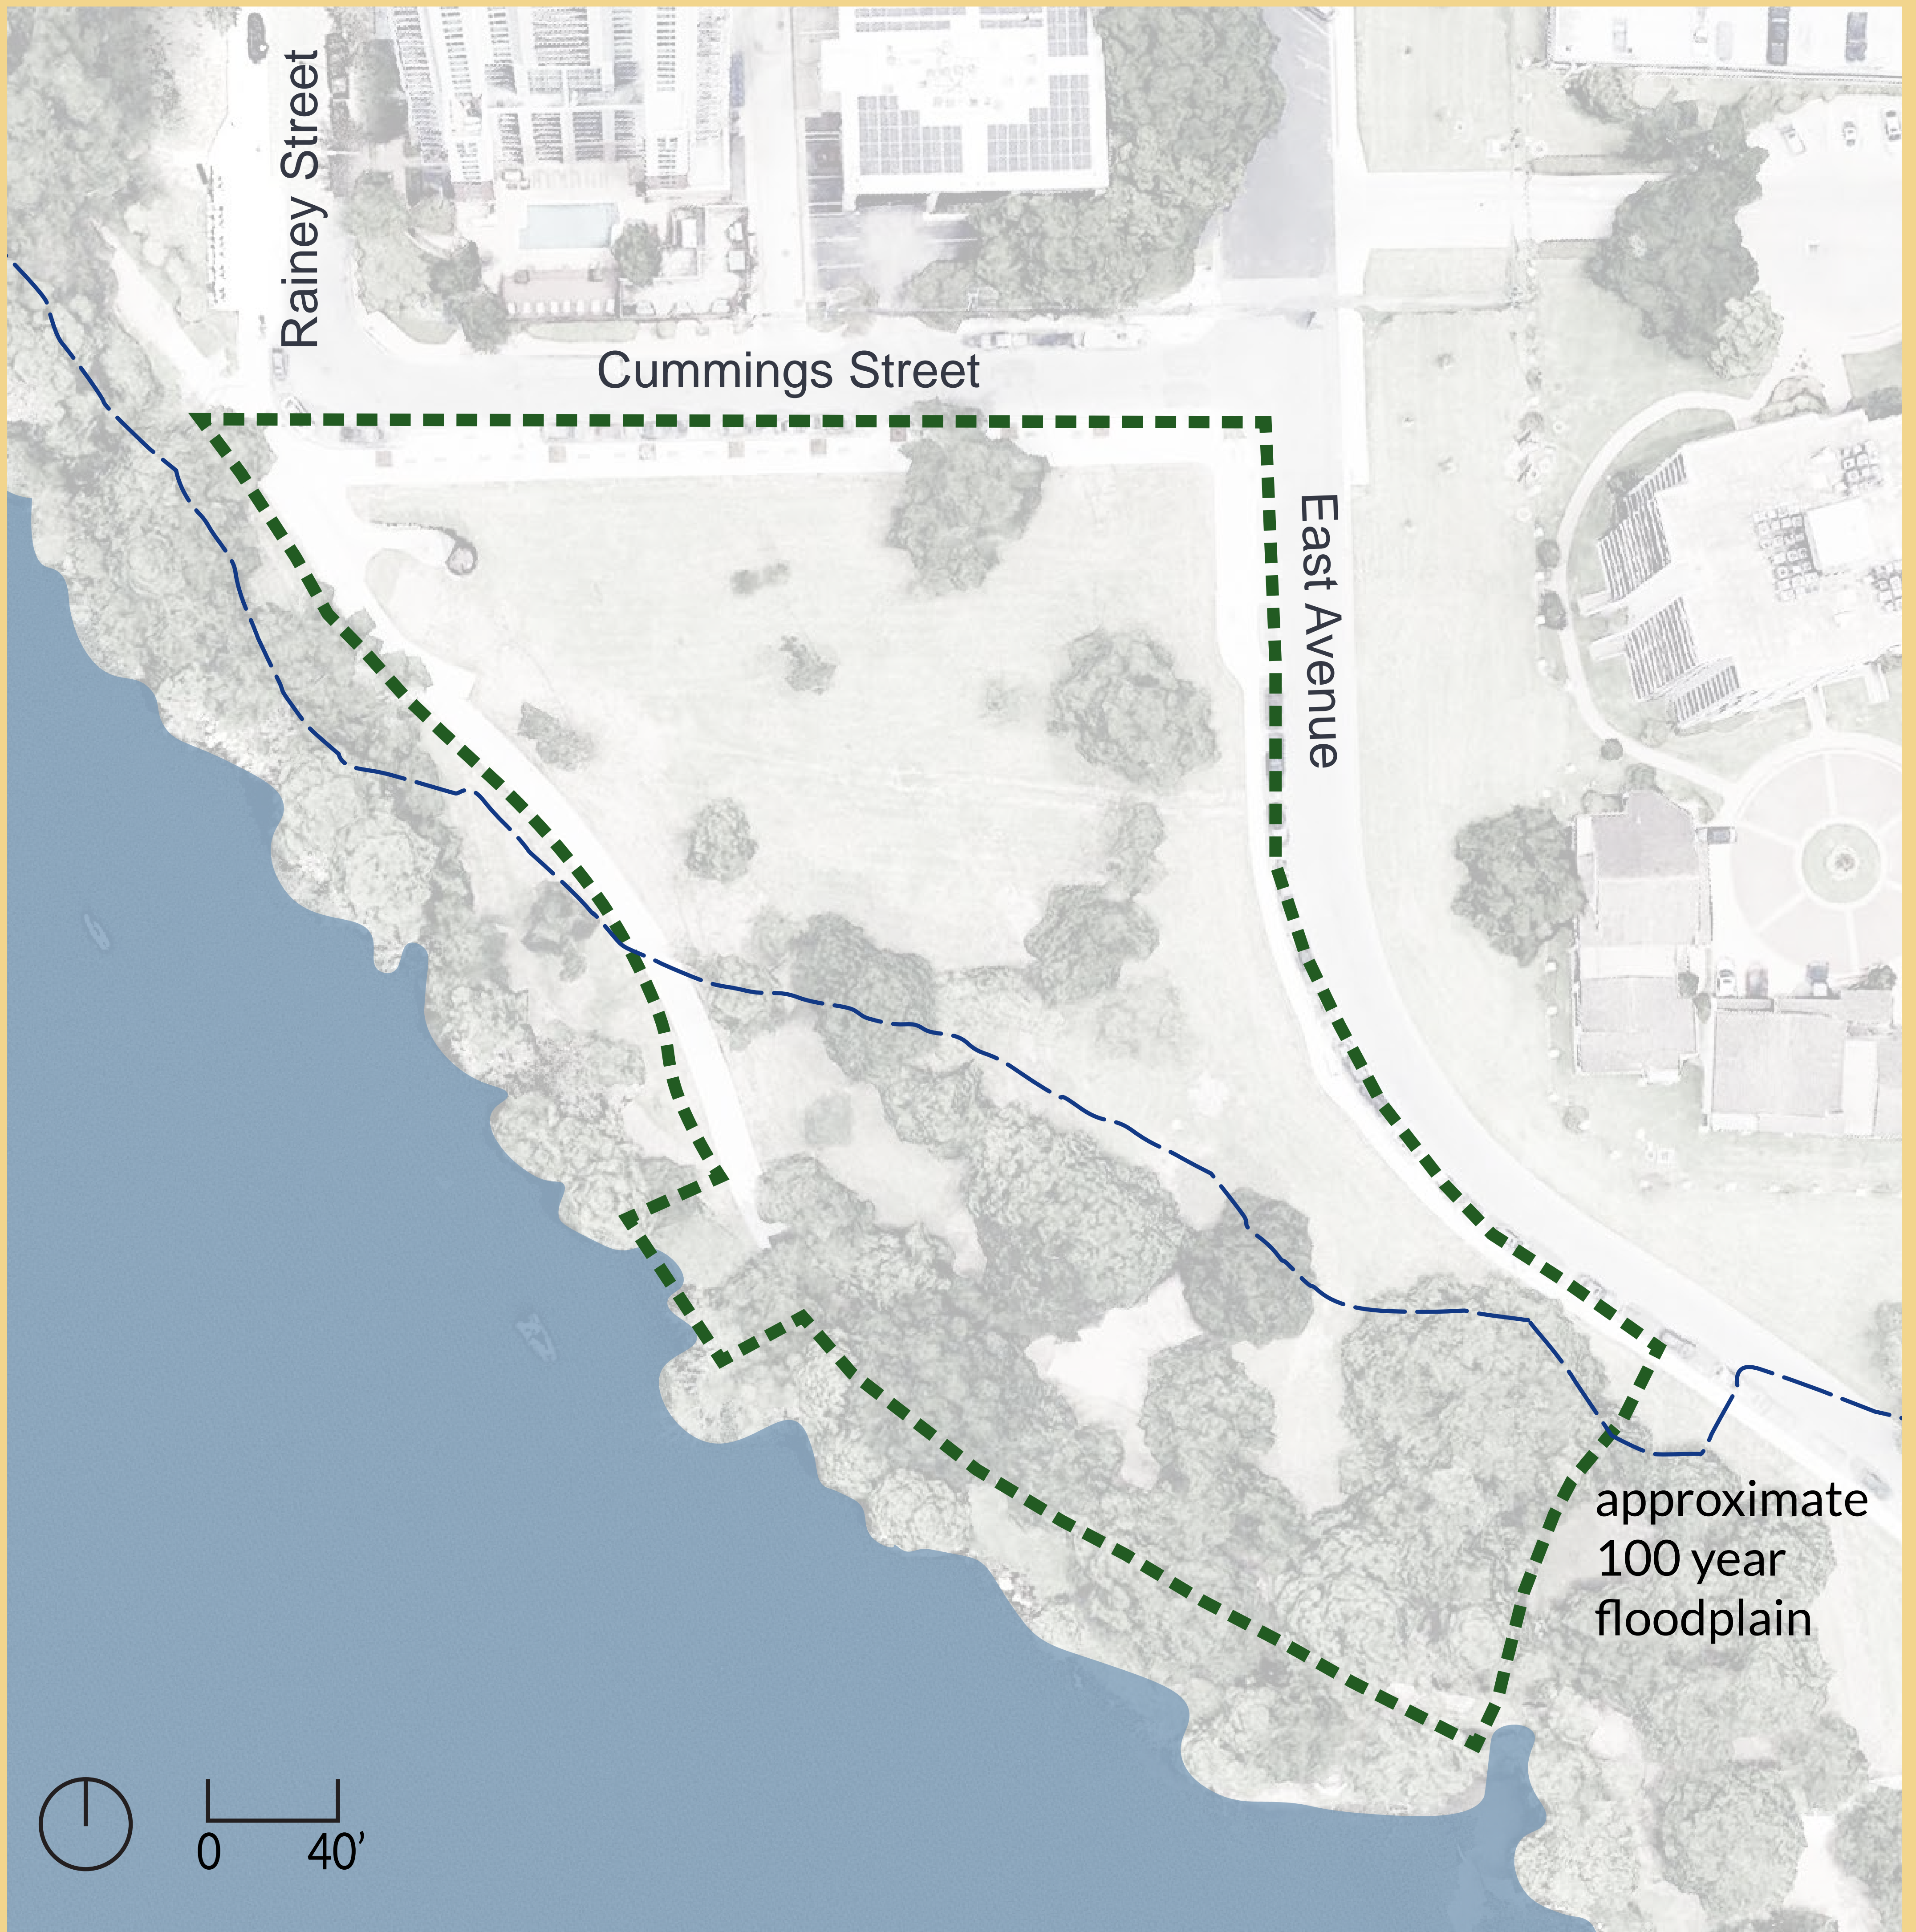

RAINEY STREET TRAILHEAD

HOW BIG IS IT?

Rainey Trailhead
2 acres

Republic Square
2.34 acres

Football Field
1.32 acres

TIMELINE: community engagement

WHAT'S HERE?

PROJECT GOAL: improve and enhance the ecological function of the site while providing spaces for recreational use and improved trail connectivity for the growing area.

native plantings

exercise stations

water access point

event lawn

stormwater management

additional trail connections

enhanced crosswalk

nature play

HOW WOULD YOU DESIGN THE PARK?

DRAW ON THE PLAN to show us how you would improve and enhance the ecological function of the site while providing spaces for recreational use and improved trail connectivity for the growing area.

PROJECT GOAL: improve and enhance the ecological function of the site while providing spaces for recreational use and improved trail connectivity for the growing area.