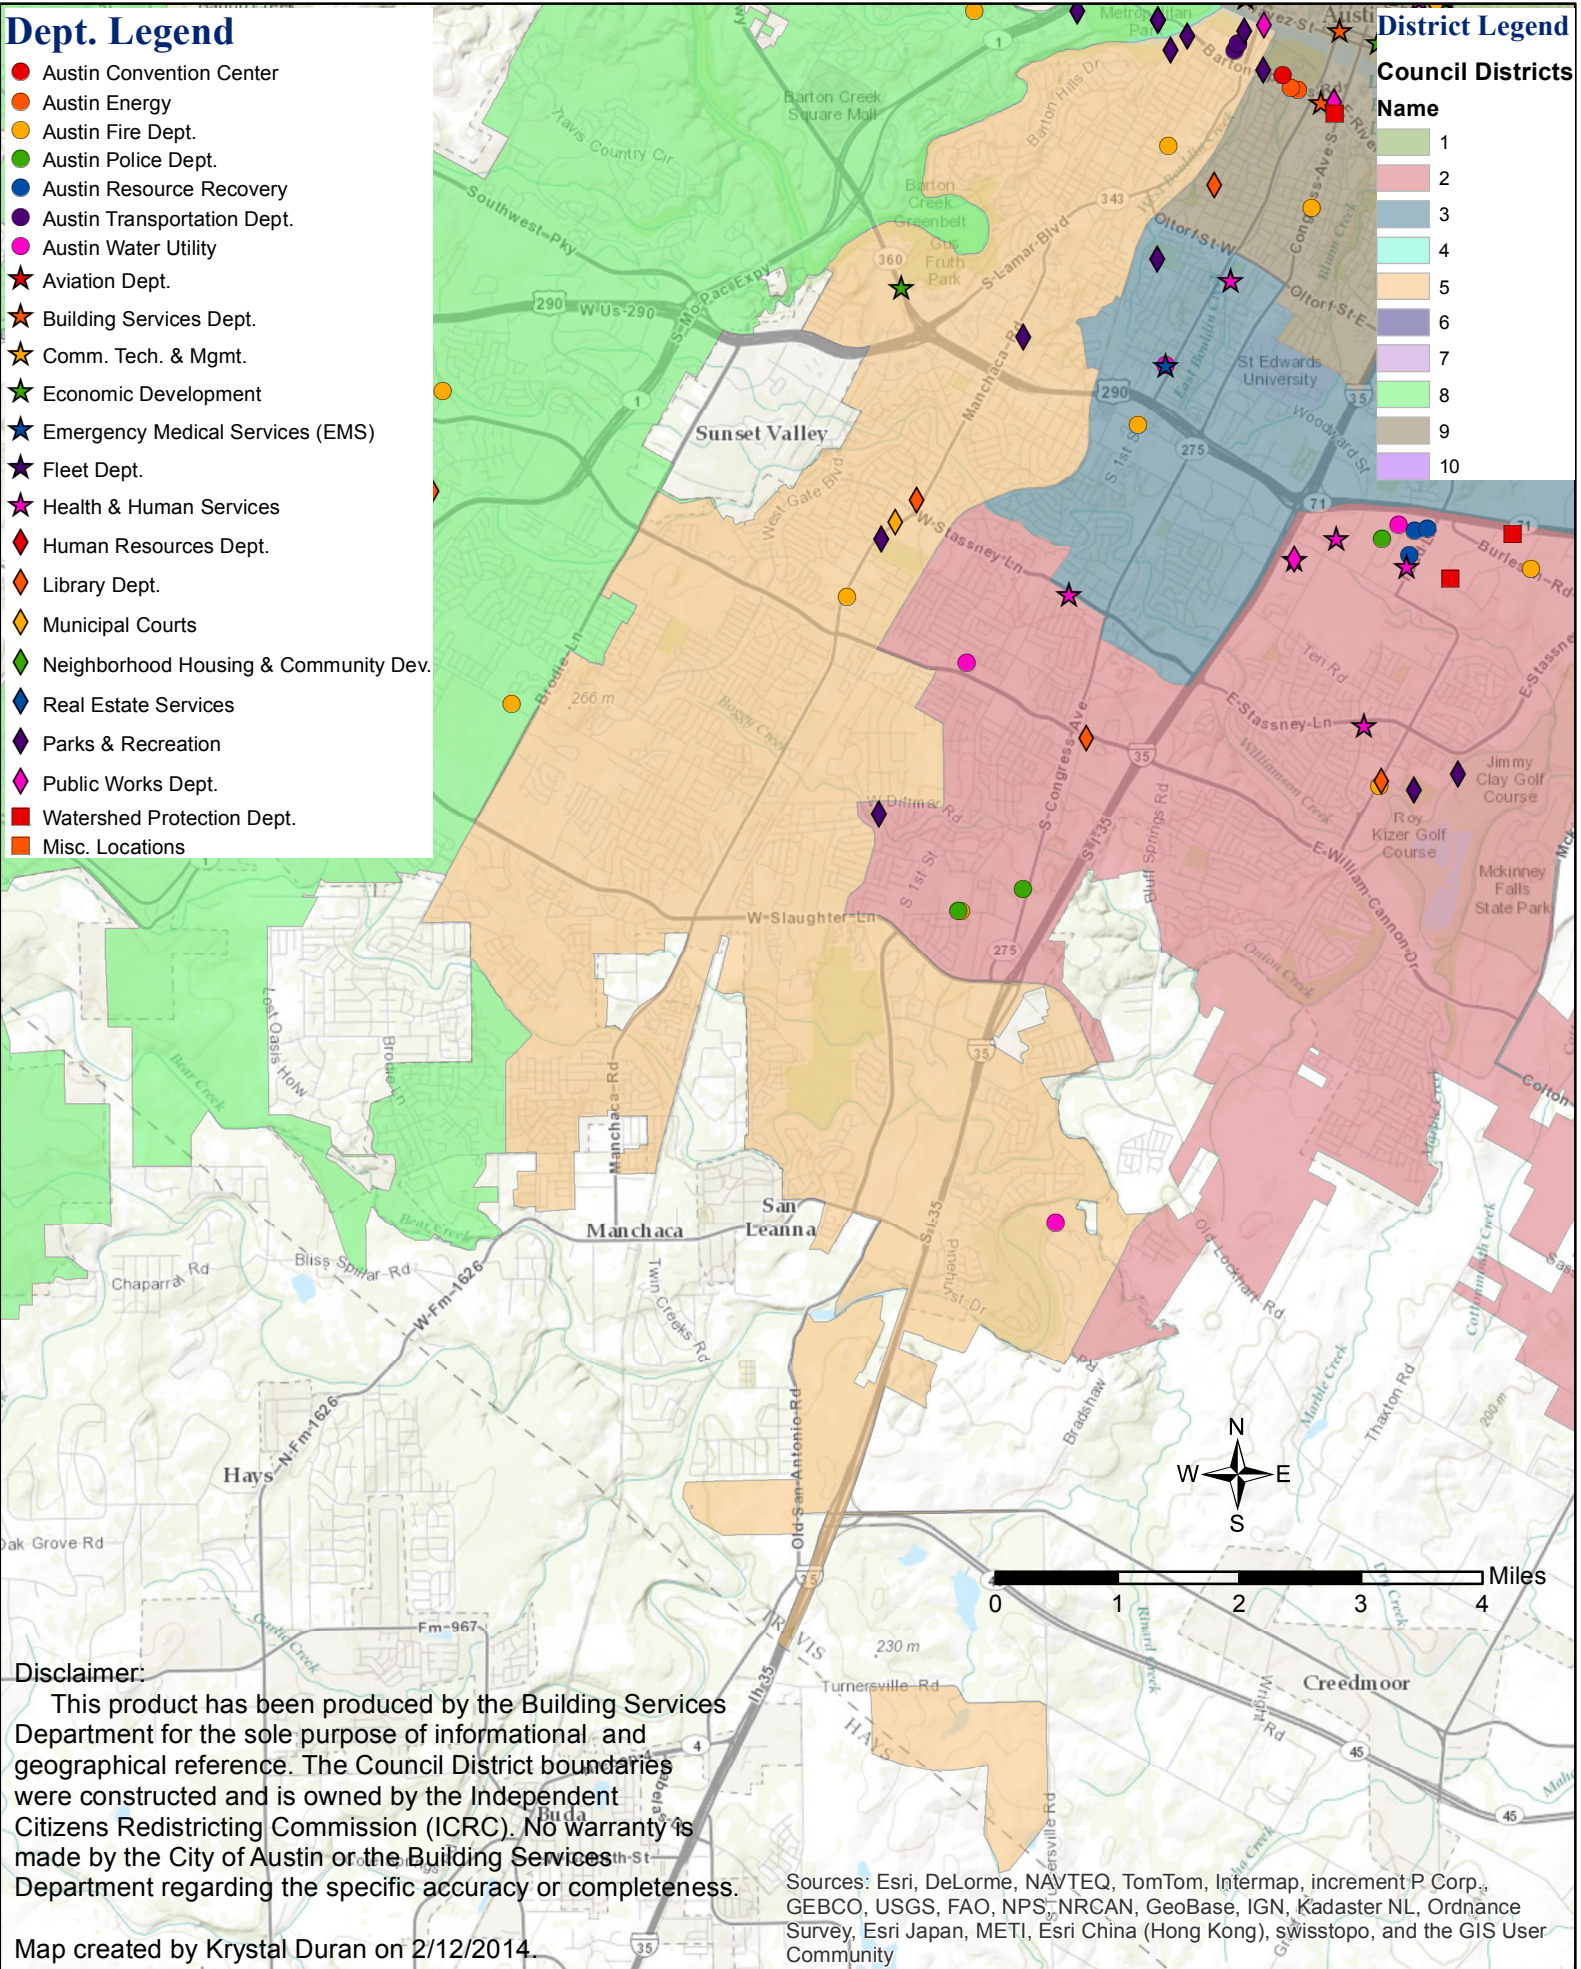

Council District 5 Facility Map

Dept. Legend

- Austin Convention Center
- Austin Energy
- Austin Fire Dept.
- Austin Police Dept.
- Austin Resource Recovery
- Austin Transportation Dept.
- Austin Water Utility
- ★ Aviation Dept.
- ★ Building Services Dept.
- ★ Comm. Tech. & Mgmt.
- ★ Economic Development
- ★ Emergency Medical Services (EMS)
- ★ Fleet Dept.
- ★ Health & Human Services
- Human Resources Dept.
- Library Dept.
- Municipal Courts
- Neighborhood Housing & Community Dev.
- Real Estate Services
- Parks & Recreation
- Public Works Dept.
- Watershed Protection Dept.
- Misc. Locations

District Legend

1. ### Council Districts

Name
1
2
3
4
5
6
7
8
9
10

Disclaimer:

This product has been produced by the Building Services Department for the sole purpose of informational and geographical reference. The Council District boundaries were constructed and is owned by the Independent Citizens Redistricting Commission (ICRC). No warranty is made by the City of Austin or the Building Services Department regarding the specific accuracy or completeness.

Sources: Esri, DeLorme, NAVTEQ, TomTom, Intermap, increment P Corp., GEBCO, USGS, FAO, NPS, NRCAN, GeoBase, IGN, Kadaster NL, Ordnance Survey, Esri Japan, METI, Esri China (Hong Kong), swisstopo, and the GIS User Community

Map created by Krystal Duran on 2/12/2014.