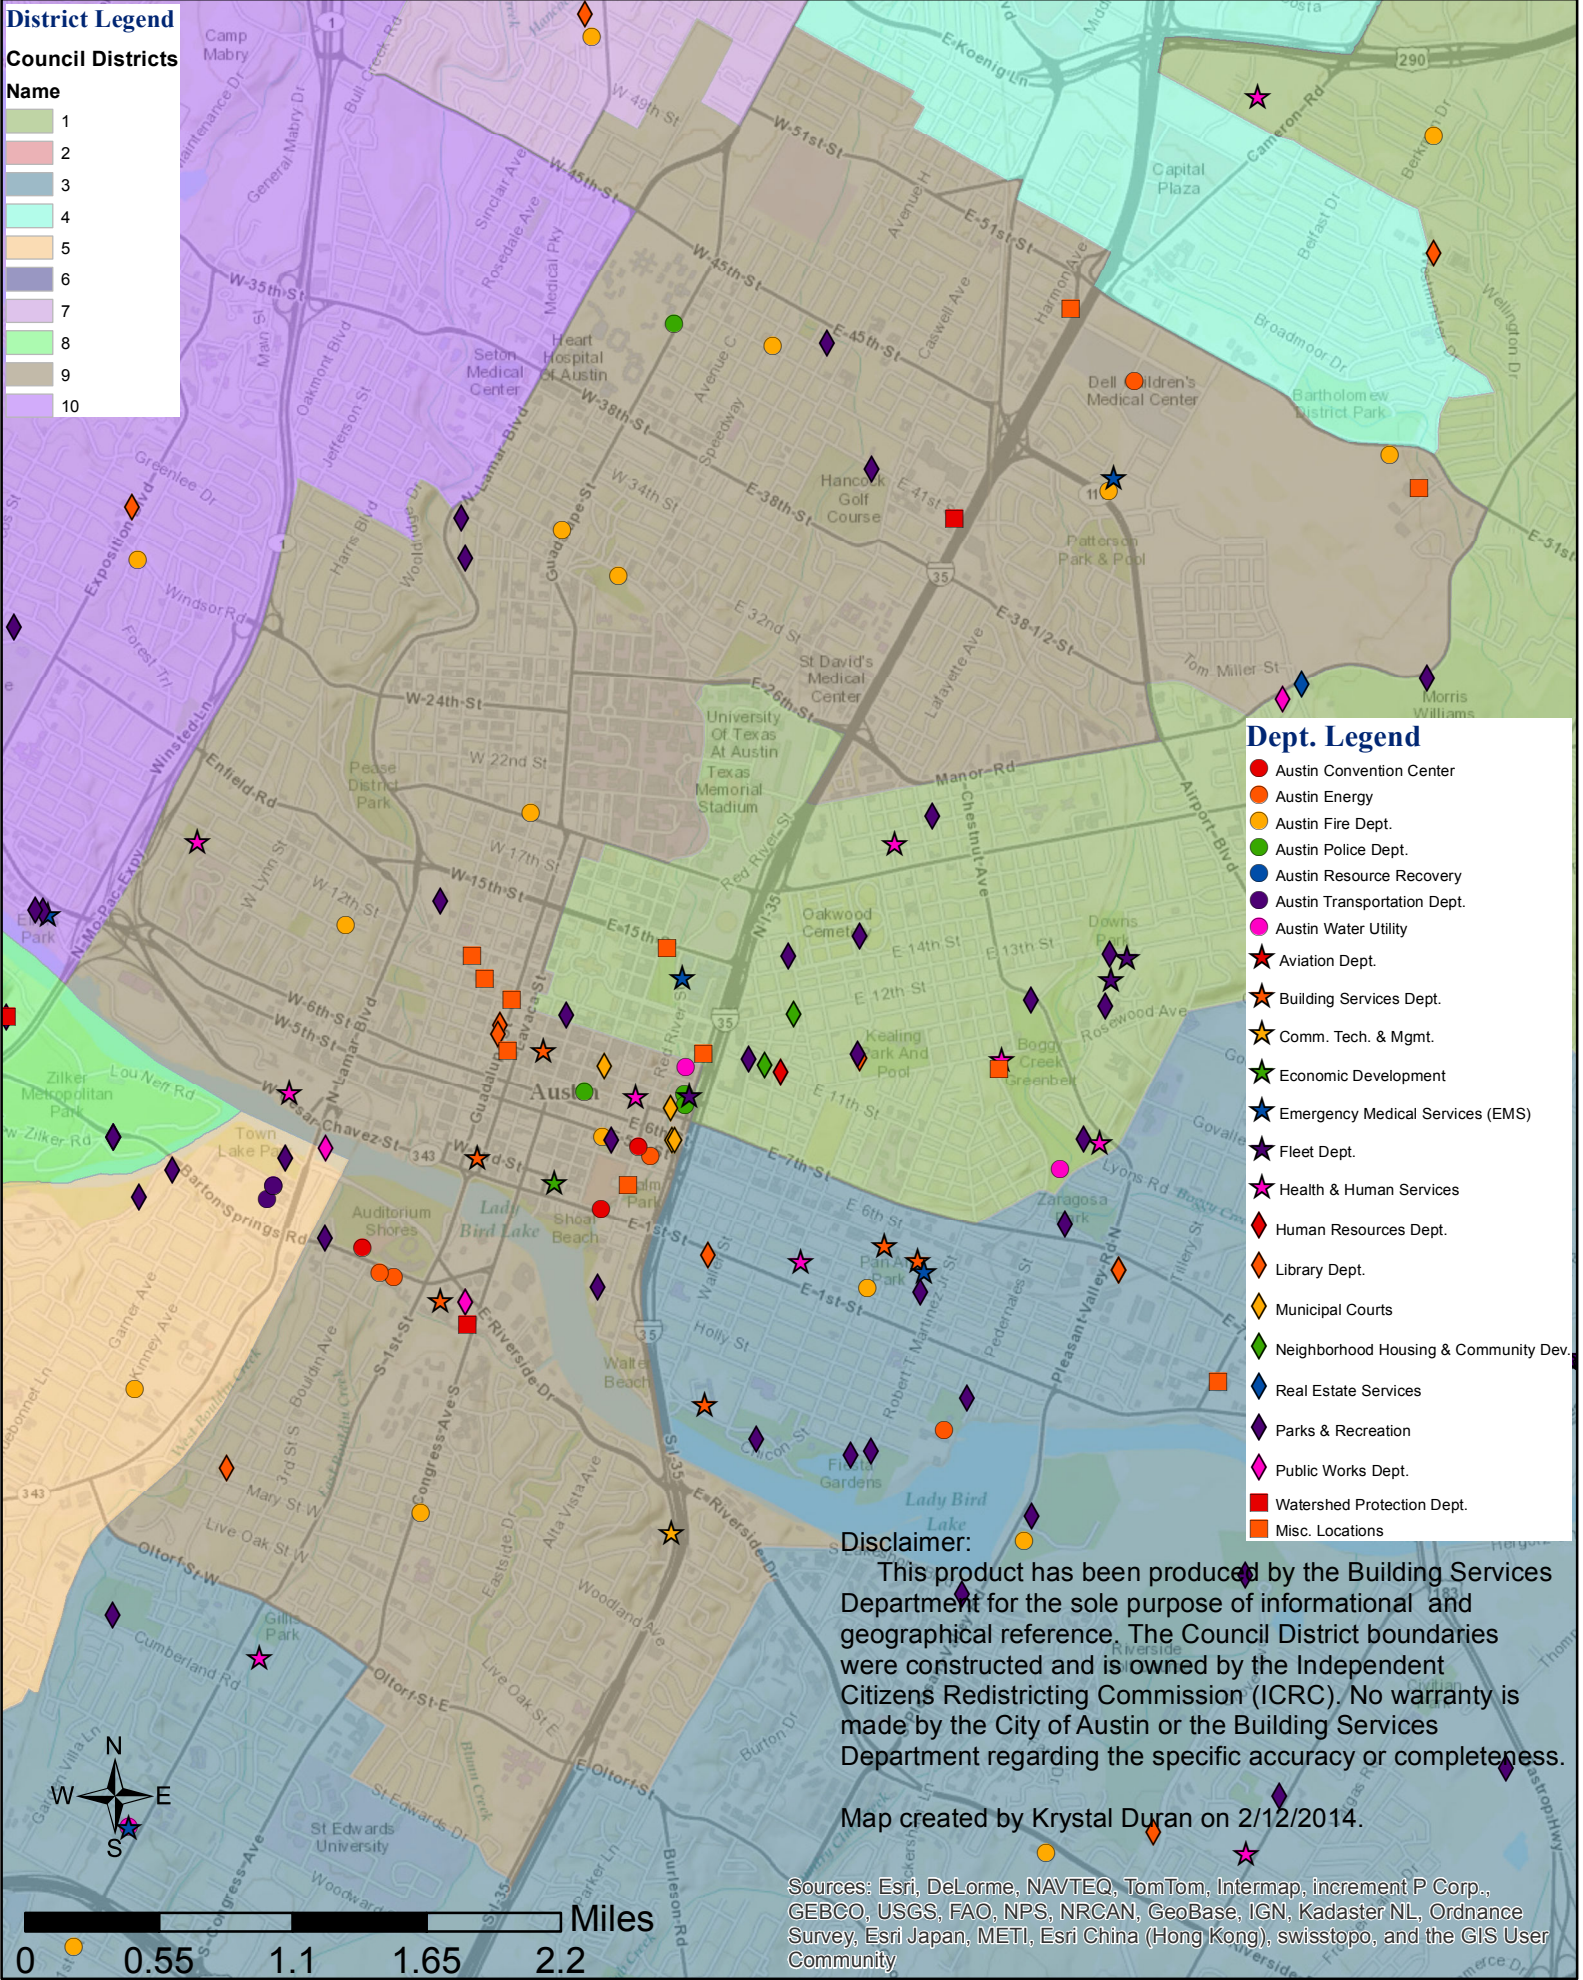

Council District 9 Facility Map

District Legend

Council Districts

Name

- 1
- 2
- 3
- 4
- 5
- 6
- 7
- 8
- 9
- 10

Dept. Legend

- Austin Convention Center
- Austin Energy
- Austin Fire Dept.
- Austin Police Dept.
- Austin Resource Recovery
- Austin Transportation Dept.
- Austin Water Utility
- ★ Aviation Dept.
- ★ Building Services Dept.
- ★ Comm. Tech. & Mgmt.
- ★ Economic Development
- ★ Emergency Medical Services (EMS)
- ★ Fleet Dept.
- ★ Health & Human Services
- ★ Human Resources Dept.
- ★ Library Dept.
- ★ Municipal Courts
- ★ Neighborhood Housing & Community Dev.
- ★ Real Estate Services
- ★ Parks & Recreation
- ★ Public Works Dept.
- ★ Watershed Protection Dept.
- ★ Misc. Locations