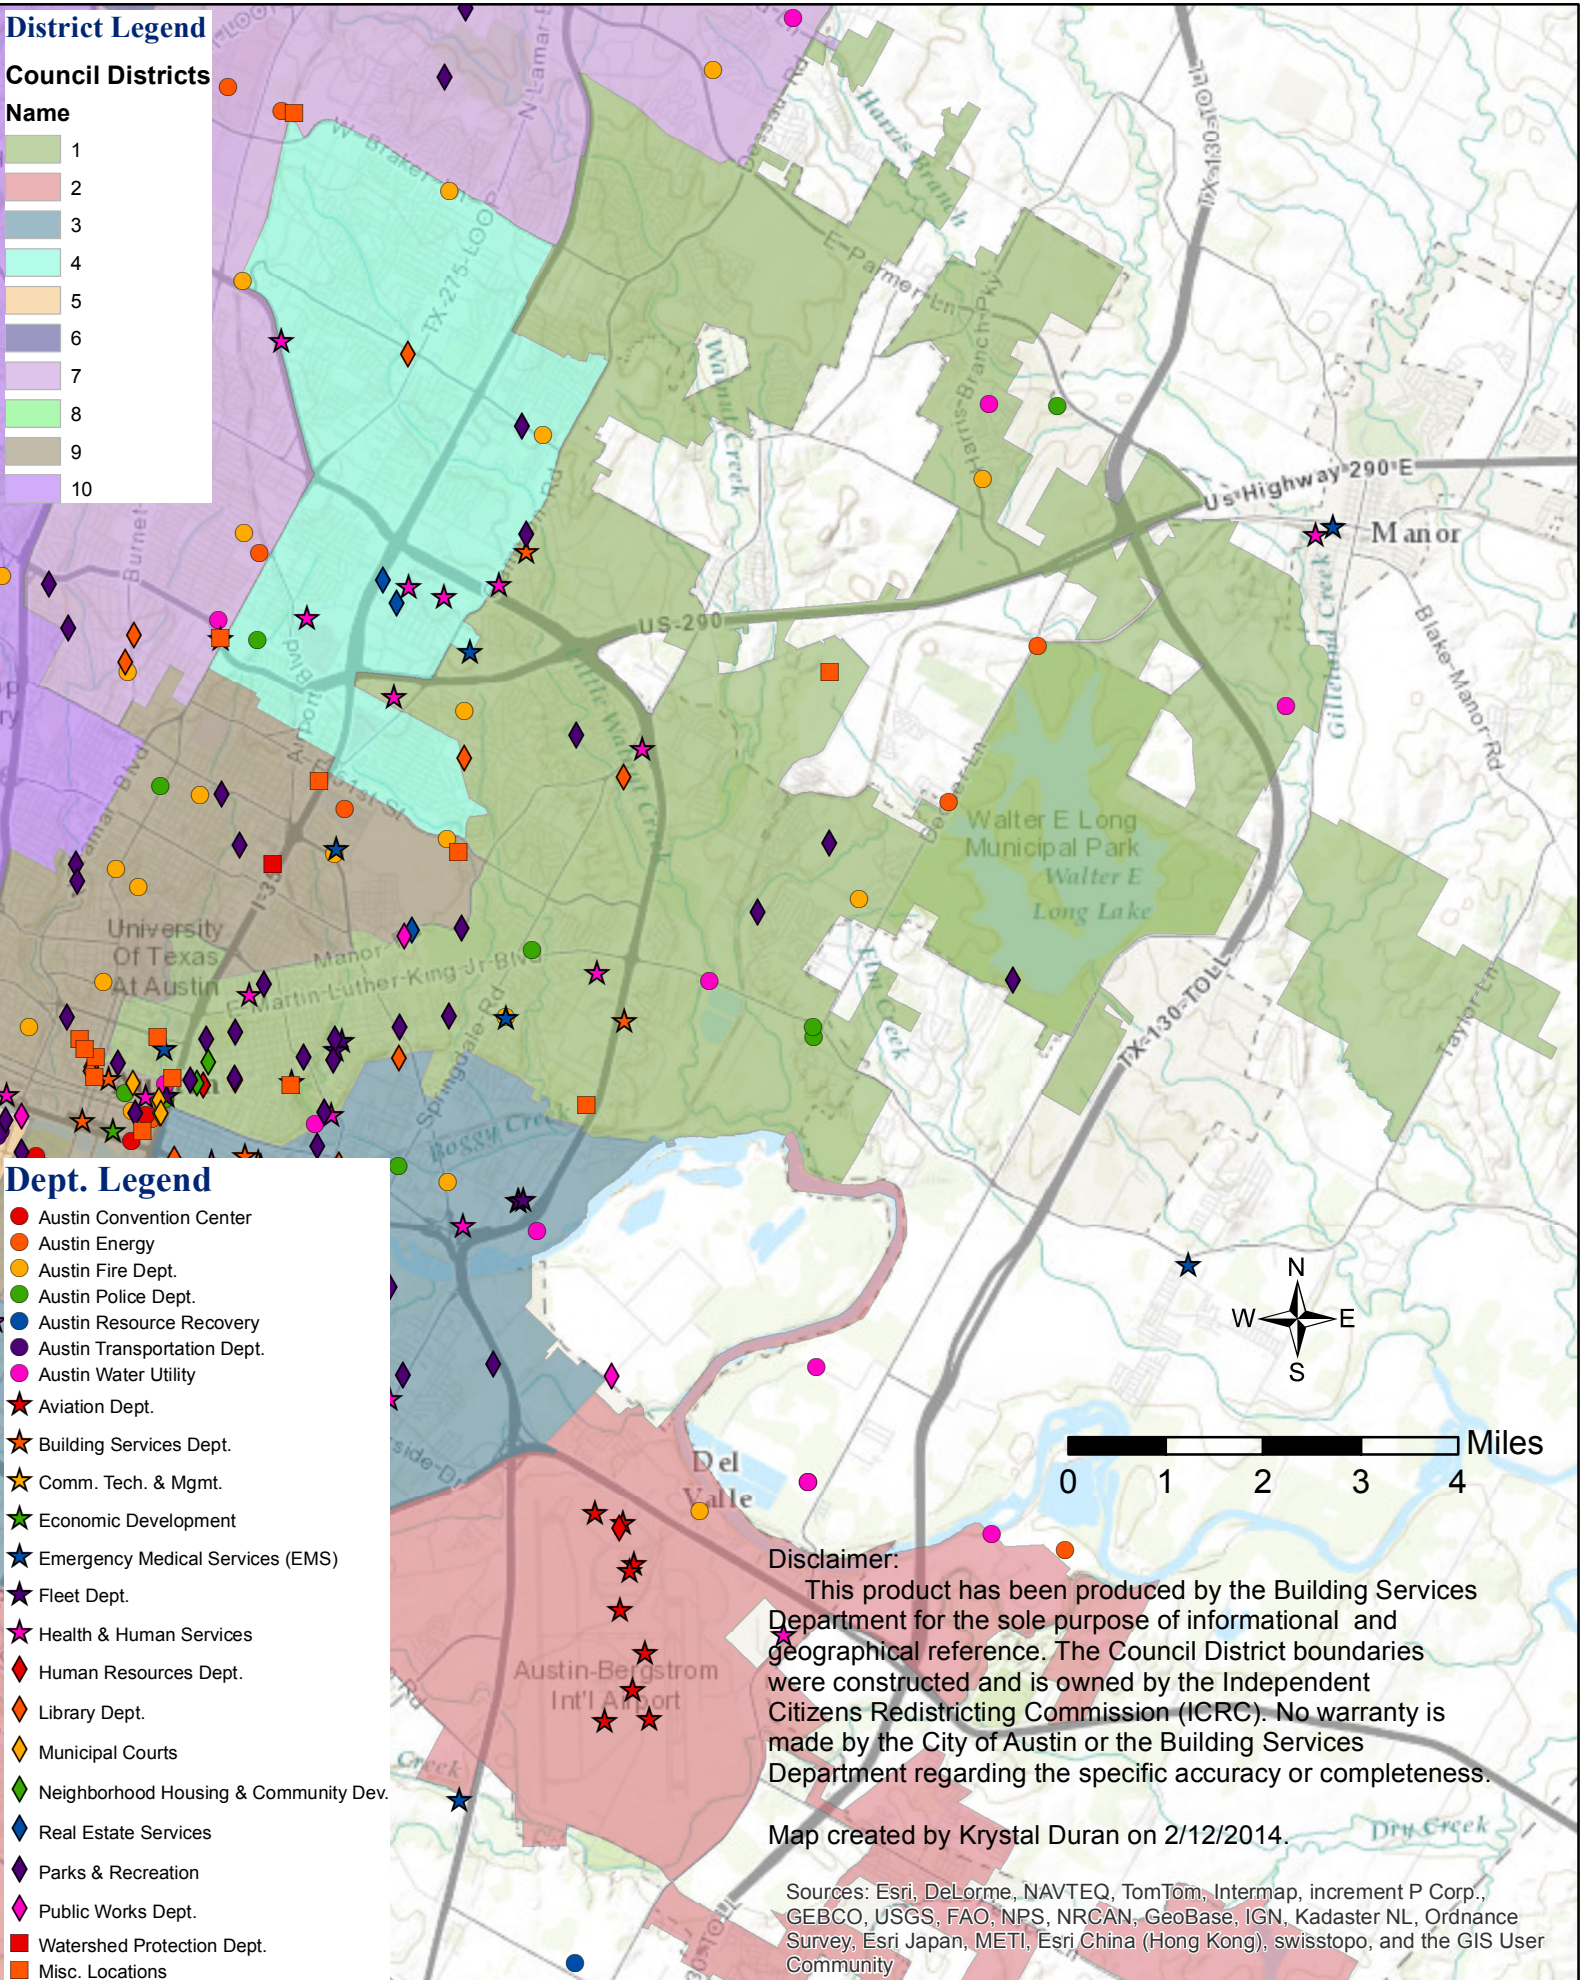

Council District 1 Facility Map

District Legend

Council Districts

Name	Color
1	Light Green
2	Light Red
3	Light Blue
4	Light Cyan
5	Light Orange
6	Light Purple
7	Light Green
8	Light Green
9	Light Brown
10	Light Purple

Dept. Legend

- Austin Convention Center
- Austin Energy
- Austin Fire Dept.
- Austin Police Dept.
- Austin Resource Recovery
- Austin Transportation Dept.
- Austin Water Utility
- ★ Aviation Dept.
- ★ Building Services Dept.
- ★ Comm. Tech. & Mgmt.
- ★ Economic Development
- ★ Emergency Medical Services (EMS)
- ★ Fleet Dept.
- ★ Health & Human Services
- ★ Human Resources Dept.
- ★ Library Dept.
- ★ Municipal Courts
- ★ Neighborhood Housing & Community Dev.
- ★ Real Estate Services
- ★ Parks & Recreation
- ★ Public Works Dept.
- ★ Watershed Protection Dept.
- ★ Misc. Locations

Disclaimer:
This product has been produced by the Building Services Department for the sole purpose of informational and geographical reference. The Council District boundaries were constructed and is owned by the Independent Citizens Redistricting Commission (ICRC). No warranty is made by the City of Austin or the Building Services Department regarding the specific accuracy or completeness.

Map created by Krystal Duran on 2/12/2014.

Sources: Esri, DeLorme, NAVTEQ, TomTom, Intermap, increment P Corp., GEBCO, USGS, FAO, NPS, NRCAN, GeoBase, IGN, Kadaster NL, Ordnance Survey, Esri Japan, METI, Esri China (Hong Kong), swisstopo, and the GIS User Community