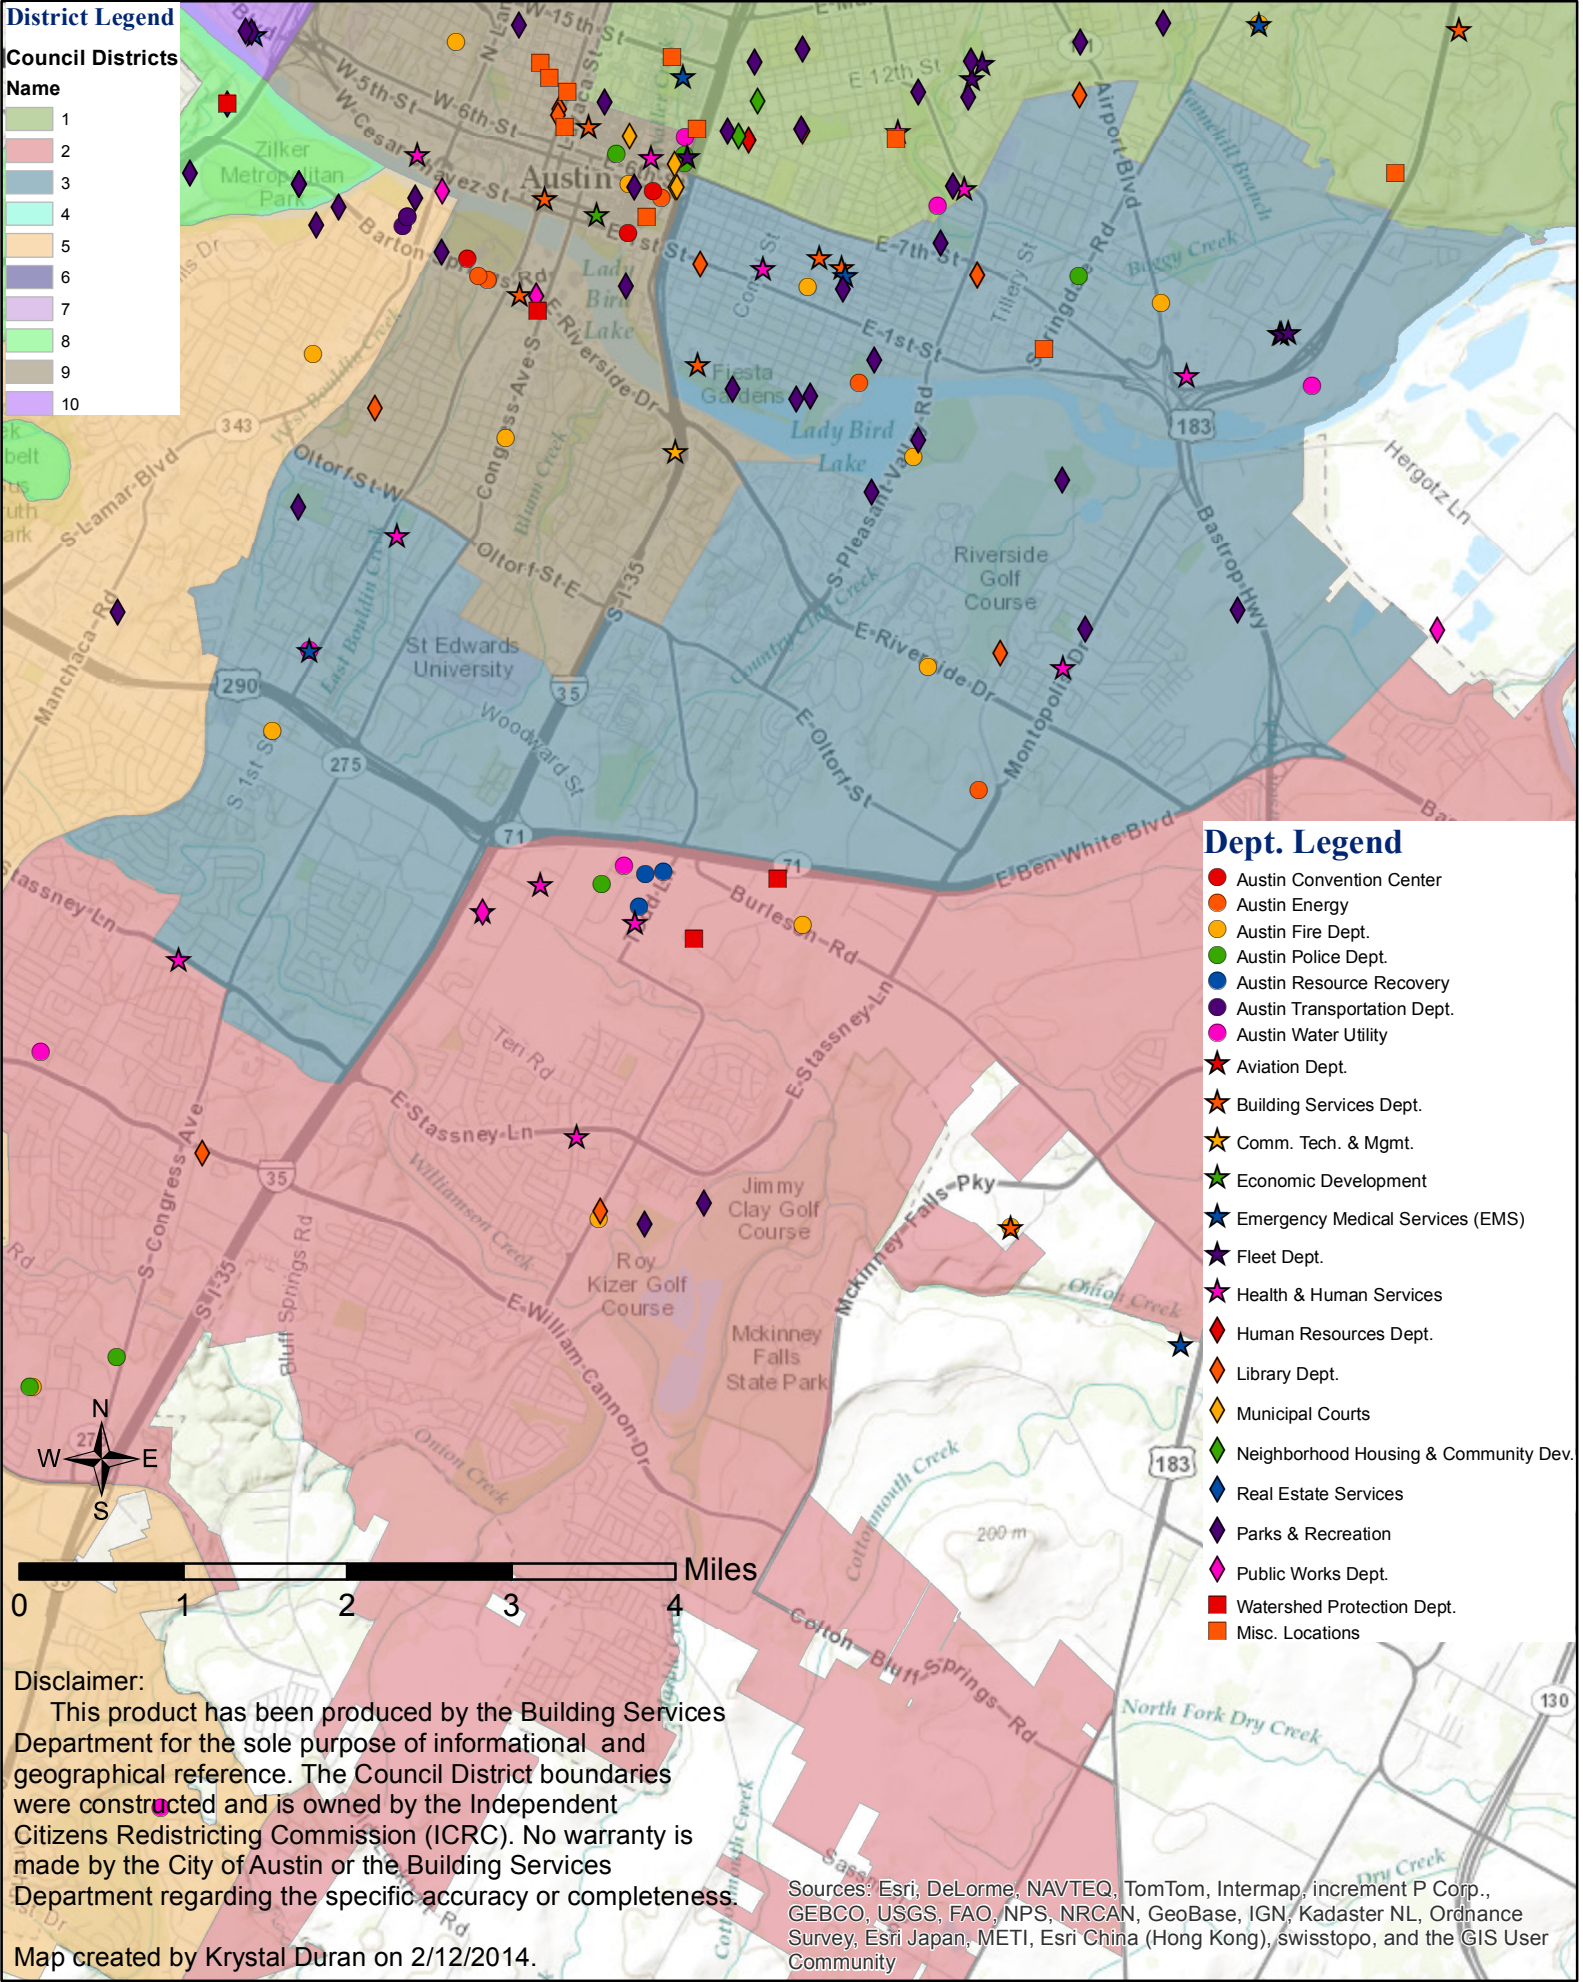

Council District 3 Facility Map

District Legend

Council Districts

Name

- 1
- 2
- 3
- 4
- 5
- 6
- 7
- 8
- 9
- 10

Dept. Legend

- Austin Convention Center
- Austin Energy
- Austin Fire Dept.
- Austin Police Dept.
- Austin Resource Recovery
- Austin Transportation Dept.
- Austin Water Utility
- ★ Aviation Dept.
- ★ Building Services Dept.
- ★ Comm. Tech. & Mgmt.
- ★ Economic Development
- ★ Emergency Medical Services (EMS)
- ★ Fleet Dept.
- ★ Health & Human Services
- ★ Human Resources Dept.
- ★ Library Dept.
- ★ Municipal Courts
- ★ Neighborhood Housing & Community Dev.
- ★ Real Estate Services
- ★ Parks & Recreation
- ★ Public Works Dept.
- ★ Watershed Protection Dept.
- ★ Misc. Locations