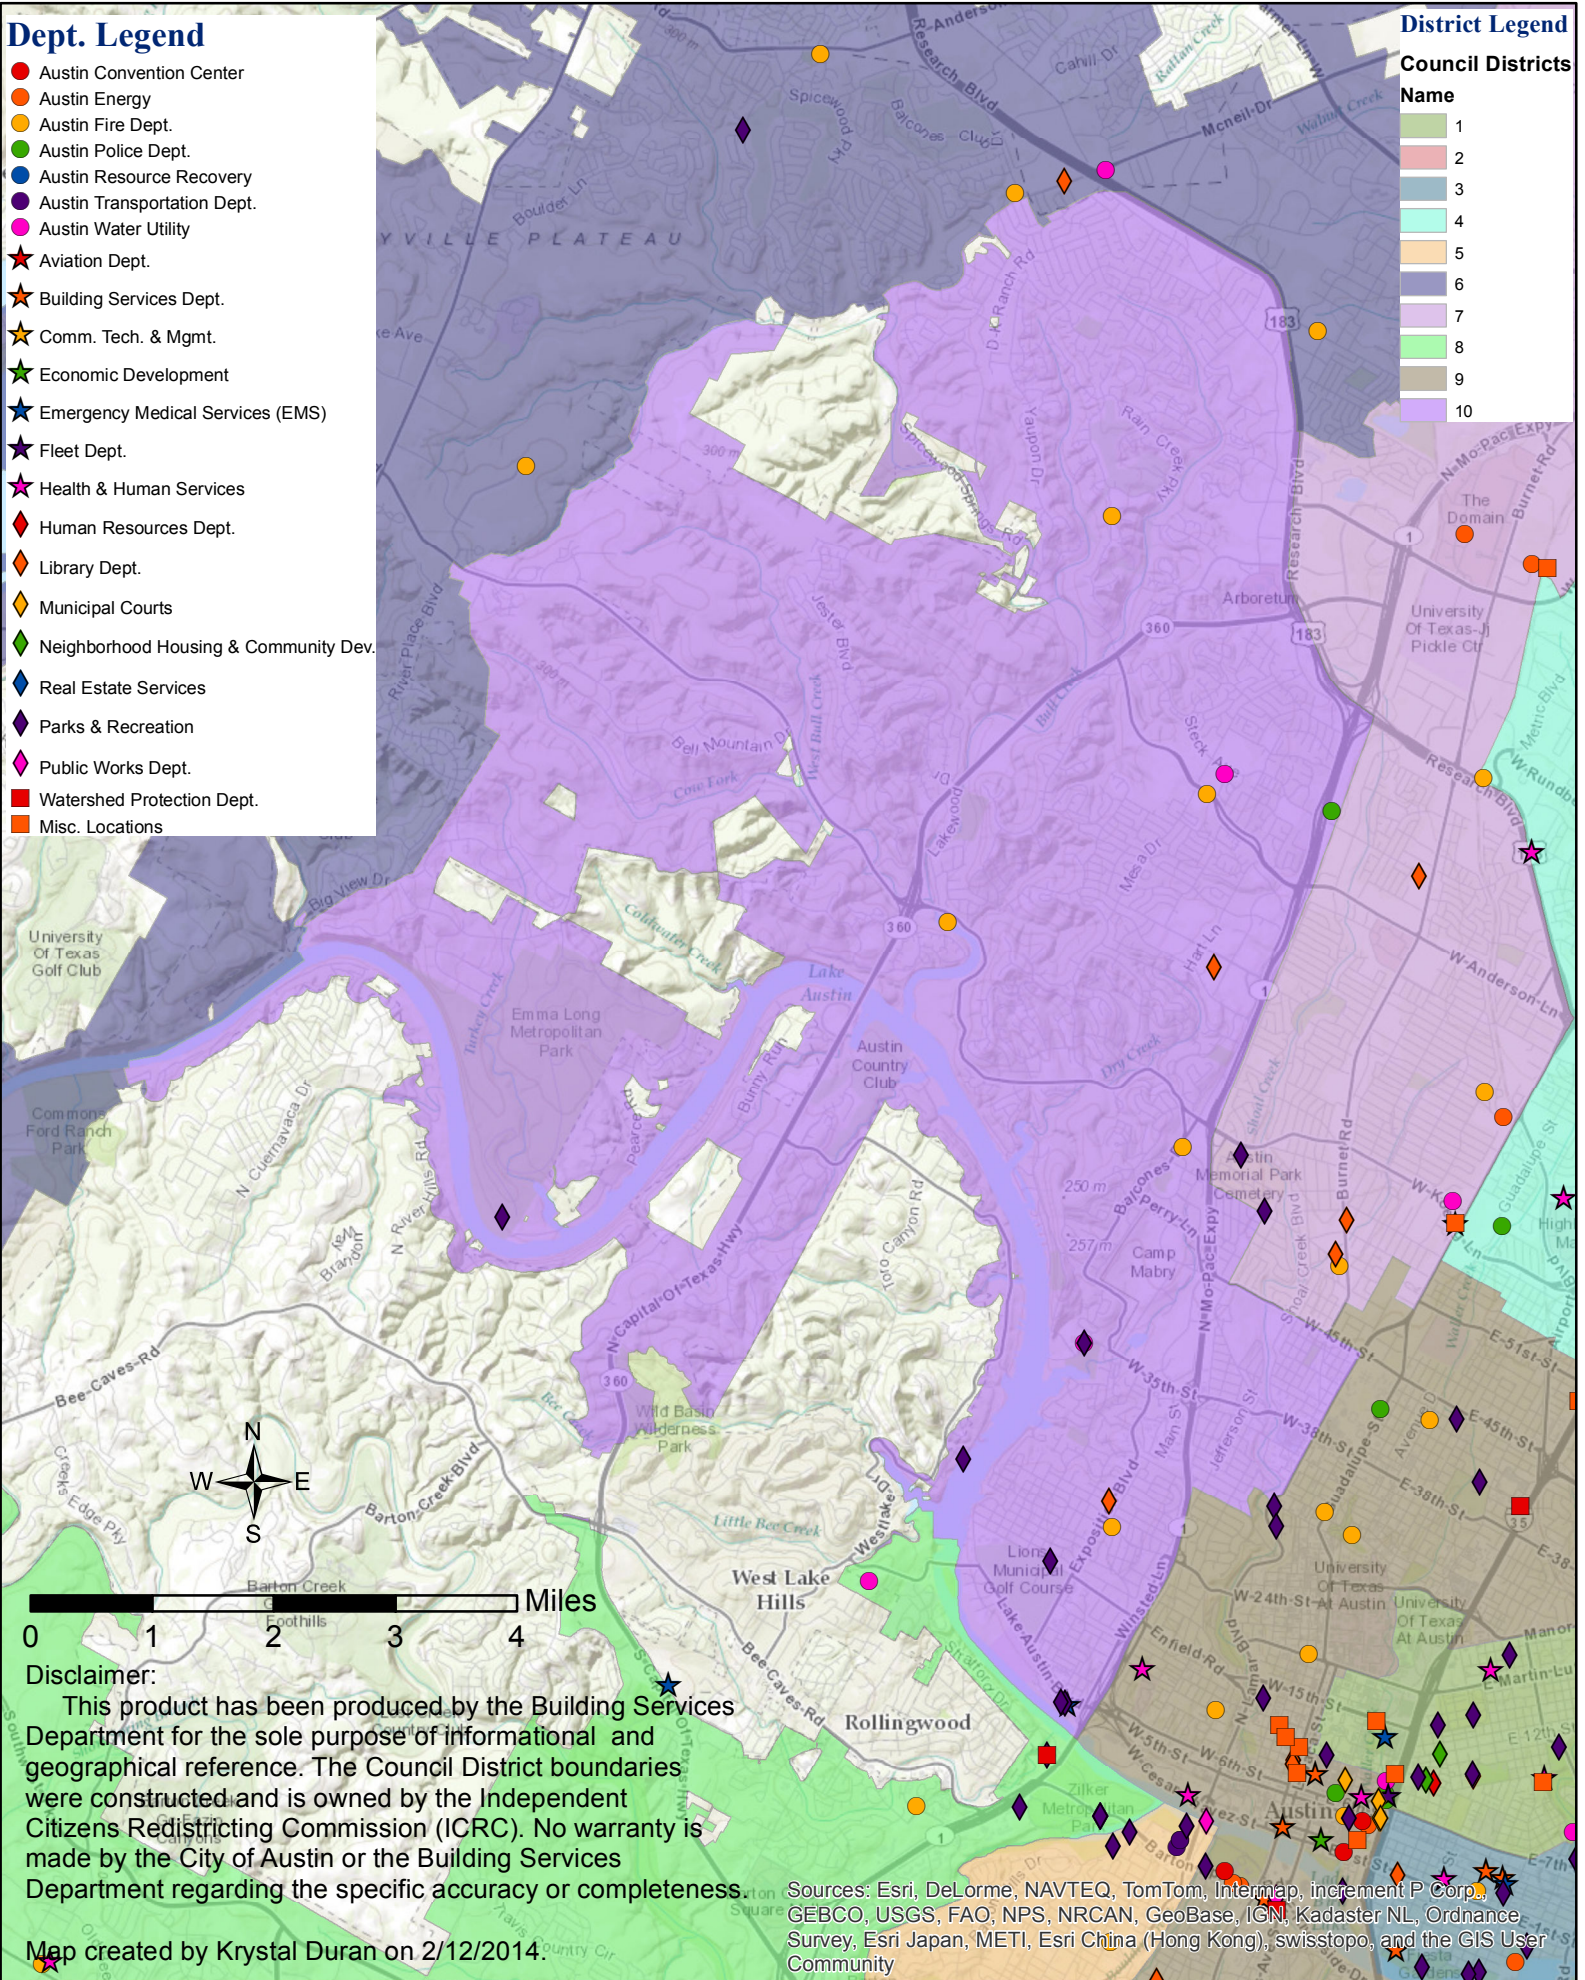

District Legend

- | Council Districts | Name |
|-------------------|------|
| 1 | |
| 2 | |
| 3 | |
| 4 | |
| 5 | |
| 6 | |
| 7 | |
| 8 | |
| 9 | |
| 10 | |

0 1 2 3 4 Miles

Disclaimer:
 This product has been produced by the Building Services Department for the sole purpose of informational and geographical reference. The Council District boundaries were constructed and is owned by the Independent Citizens Redistricting Commission (ICRC). No warranty is made by the City of Austin or the Building Services Department regarding the specific accuracy or completeness.