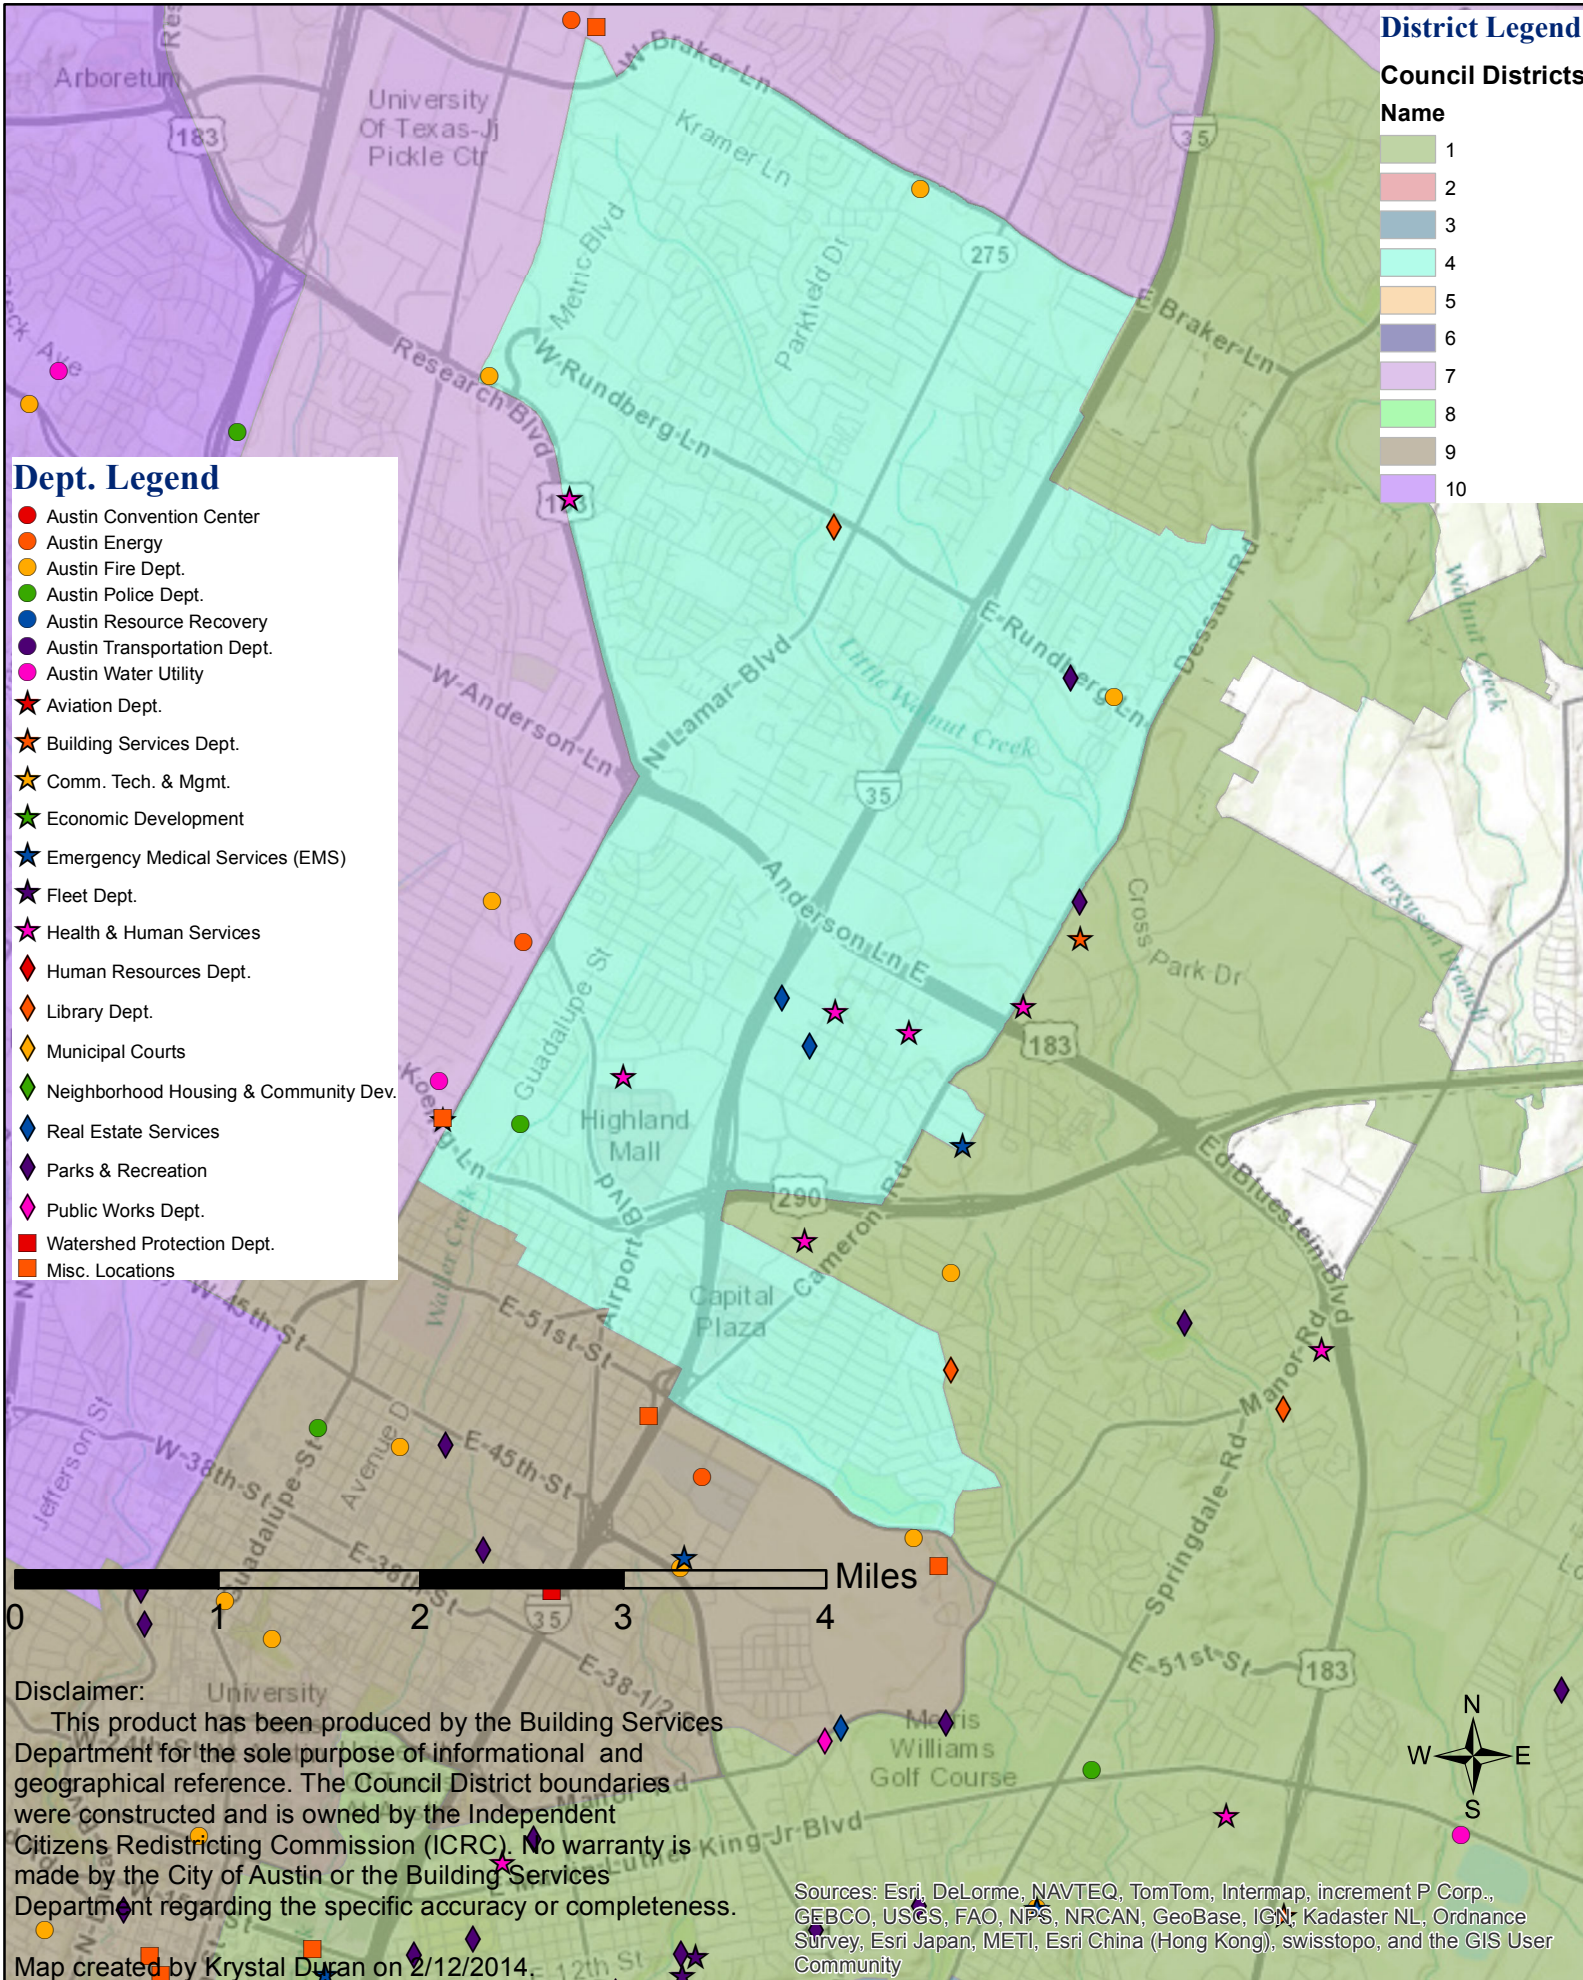

Council District 4 Facility Map

District Legend

Council Districts

Name	Color
1	Light Green
2	Light Red
3	Light Blue
4	Light Cyan
5	Light Orange
6	Light Purple
7	Light Green
8	Light Green
9	Light Brown
10	Light Purple

Dept. Legend

- Austin Convention Center
- Austin Energy
- Austin Fire Dept.
- Austin Police Dept.
- Austin Resource Recovery
- Austin Transportation Dept.
- Austin Water Utility
- ★ Aviation Dept.
- ★ Building Services Dept.
- ★ Comm. Tech. & Mgmt.
- ★ Economic Development
- ★ Emergency Medical Services (EMS)
- ★ Fleet Dept.
- ★ Health & Human Services
- Human Resources Dept.
- Library Dept.
- Municipal Courts
- Neighborhood Housing & Community Dev.
- Real Estate Services
- Parks & Recreation
- Public Works Dept.
- Watershed Protection Dept.
- Misc. Locations

Disclaimer:
This product has been produced by the Building Services Department for the sole purpose of informational and geographical reference. The Council District boundaries were constructed and is owned by the Independent Citizens Redistricting Commission (ICRC). No warranty is made by the City of Austin or the Building Services Department regarding the specific accuracy or completeness.

Sources: Esri, DeLorme, NAVTEQ, TomTom, Intermap, increment P Corp., GEBCO, USGS, FAO, NPS, NRCAN, GeoBase, IGN, Kadaster NL, Ordnance Survey, Esri Japan, METI, Esri China (Hong Kong), swisstopo, and the GIS User Community

Map created by Krystal Duran on 2/12/2014.