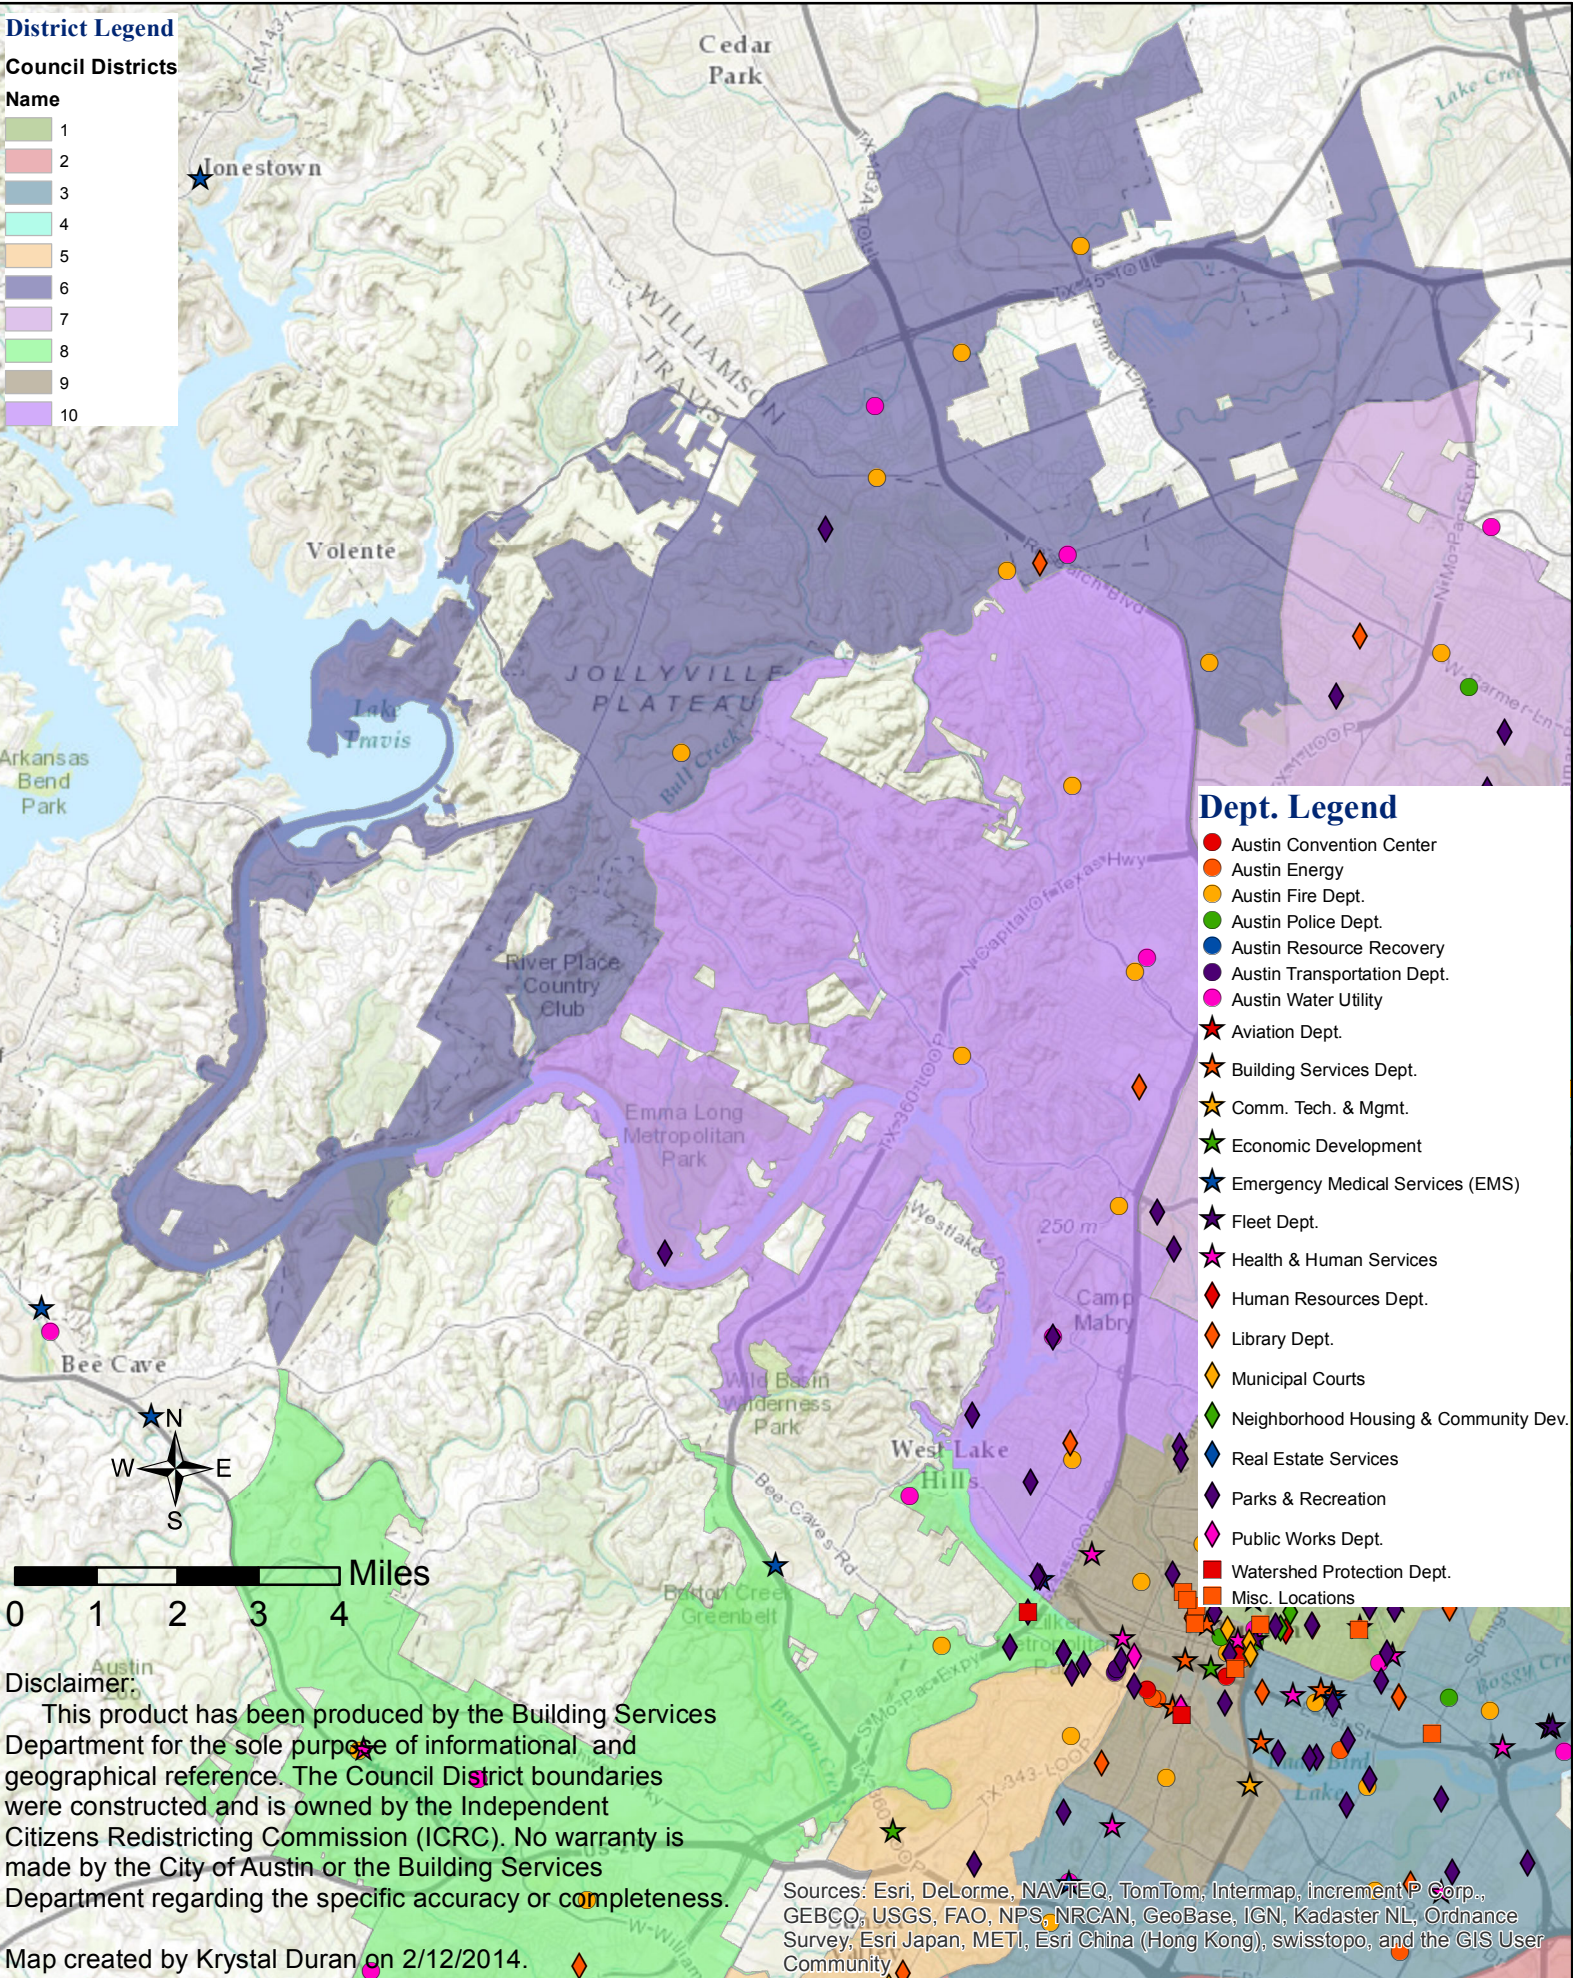

Council District 6 Facility Map

District Legend

Council Districts

Name
1
2
3
4
5
6
7
8
9
10

Dept. Legend

- Austin Convention Center
- Austin Energy
- Austin Fire Dept.
- Austin Police Dept.
- Austin Resource Recovery
- Austin Transportation Dept.
- Austin Water Utility
- ★ Aviation Dept.
- ★ Building Services Dept.
- ★ Comm. Tech. & Mgmt.
- ★ Economic Development
- ★ Emergency Medical Services (EMS)
- ★ Fleet Dept.
- ★ Health & Human Services
- Human Resources Dept.
- Library Dept.
- Municipal Courts
- Neighborhood Housing & Community Dev.
- Real Estate Services
- Parks & Recreation
- Public Works Dept.
- Watershed Protection Dept.
- Misc. Locations

Disclaimer:
This product has been produced by the Building Services Department for the sole purpose of informational and geographical reference. The Council District boundaries were constructed and is owned by the Independent Citizens Redistricting Commission (ICRC). No warranty is made by the City of Austin or the Building Services Department regarding the specific accuracy or completeness.

Sources: Esri, DeLorme, NAVTEQ, TomTom, Intermap, increment P Corp., GEBCO, USGS, FAO, NPS, NRCAN, GeoBase, IGN, Kadaster NL, Ordnance Survey, Esri Japan, METI, Esri China (Hong Kong), swisstopo, and the GIS User Community

Map created by Krystal Duran on 2/12/2014.