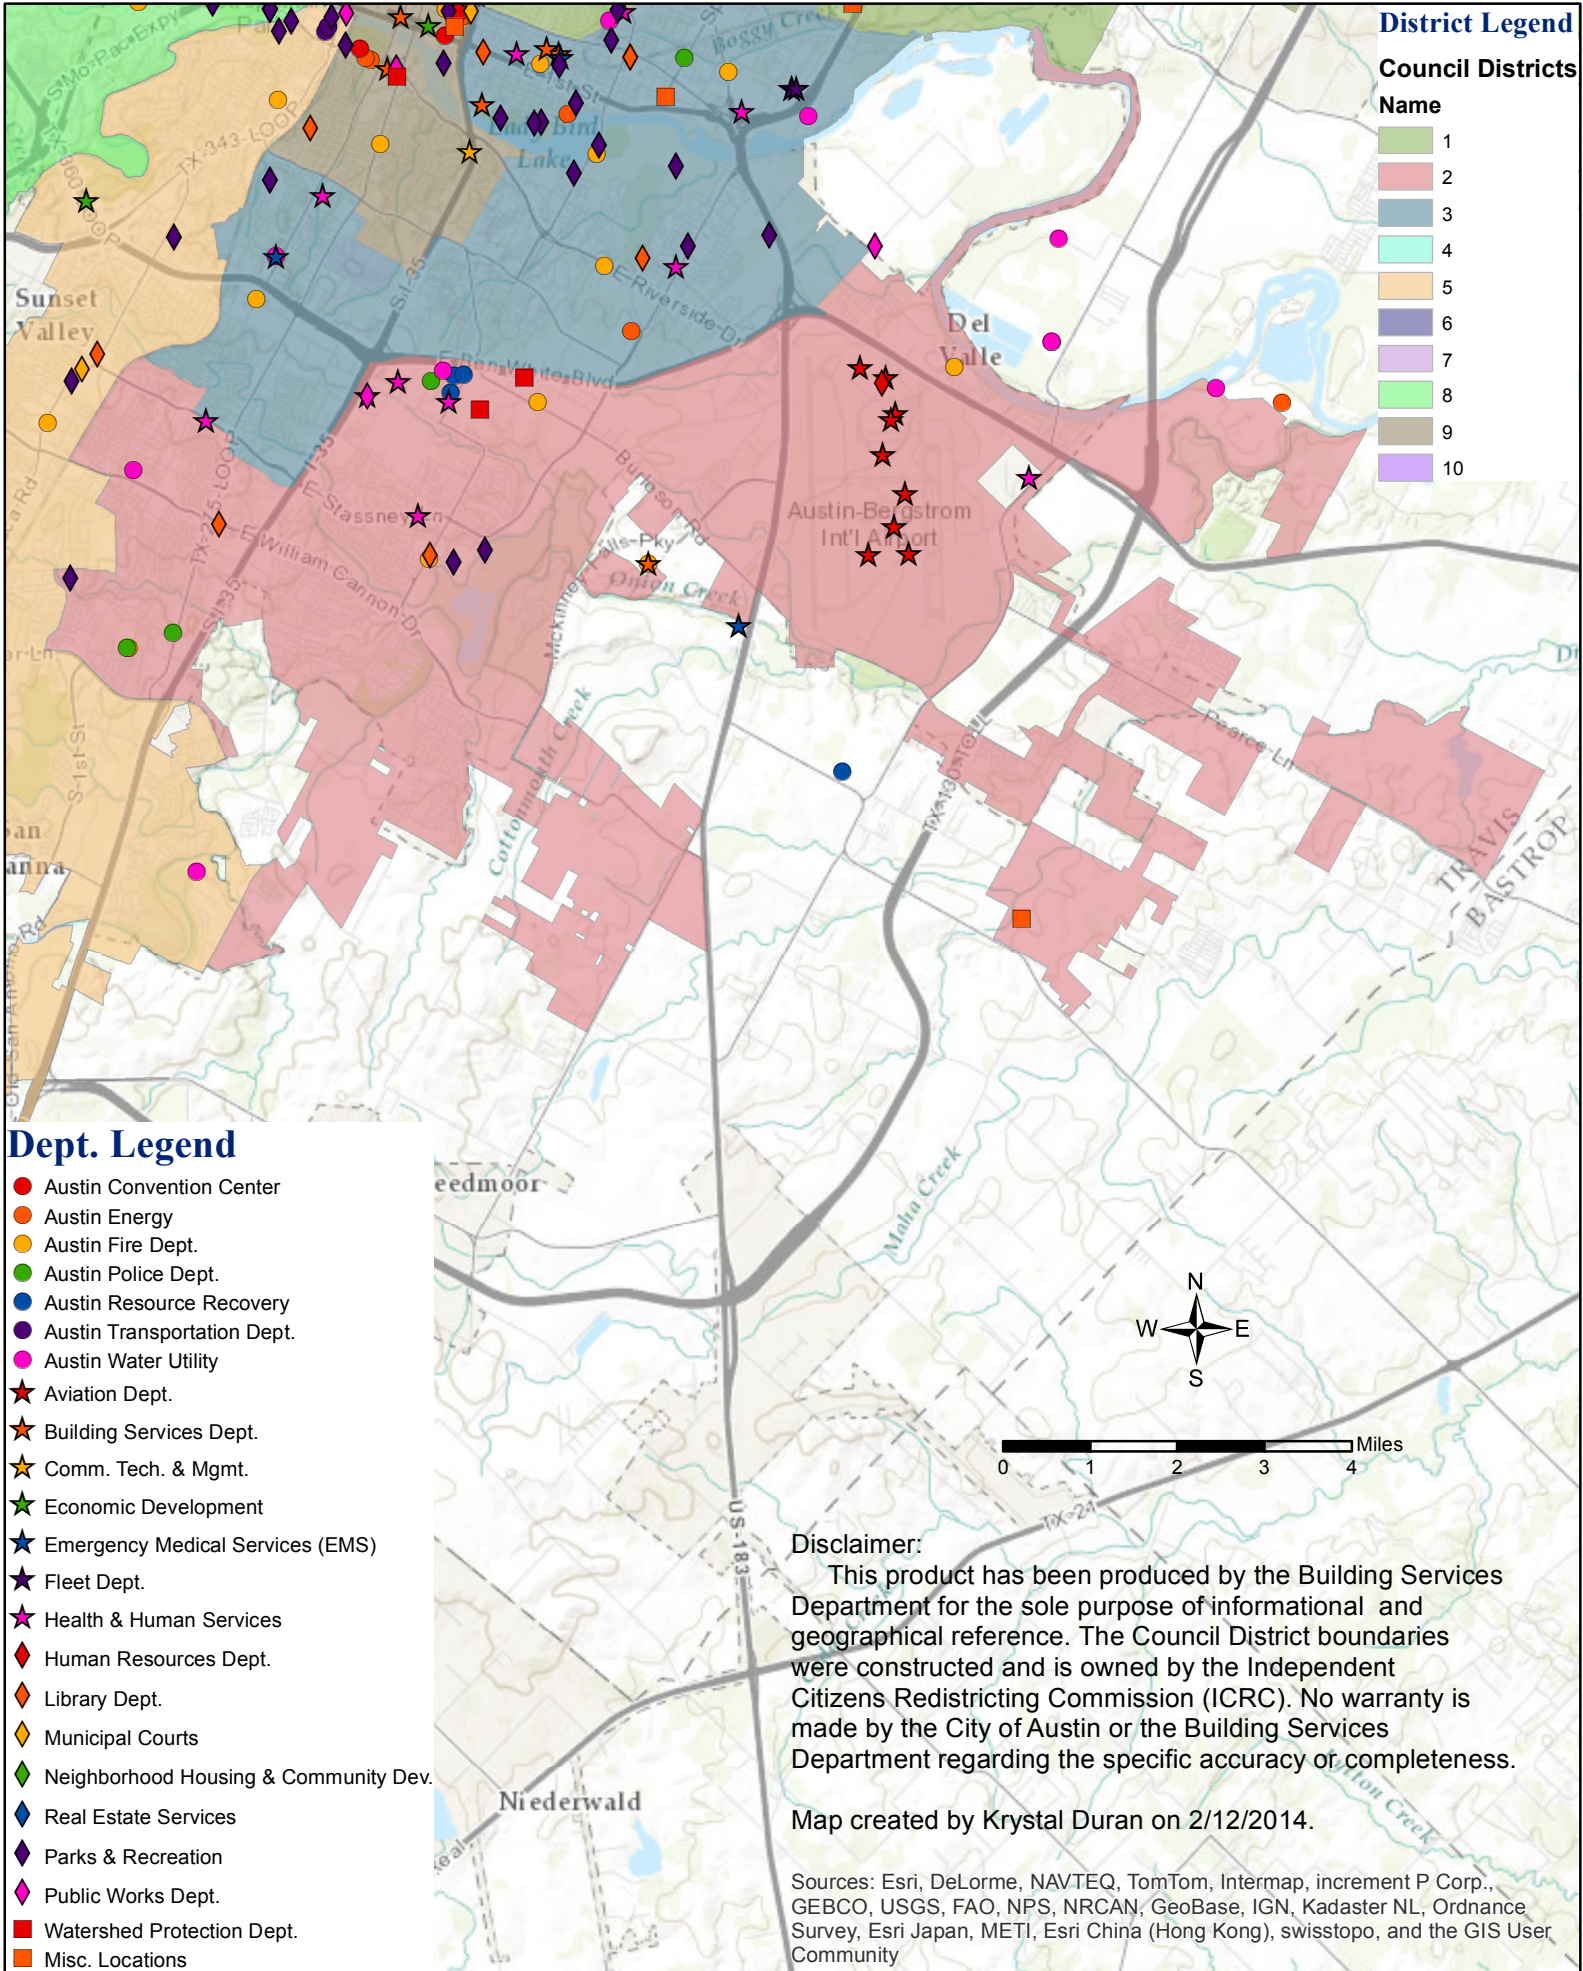

Council District 2 Facility Map

Council District 2 Building List (as of February 2014)

Dept	Bldg Code	Bldg Description	Street	City	State	Zip Code	Council District
AE	5	Austin Energy - Sand Hill Energy Center (Fallwell)	13005 Fallwell Lane	Austin	TX	78617	2
AFD	30	Fire Station 24 / EMS Station 28	5811 Nuckols Crossing Rd	Austin	TX	78744	2
AFD	42	Fire Station 35	5500 Burleson Road	Austin	TX	78744	2
AFD	43	Fire Station 36 / EMS 15	400 Ralph Ablanado Dr.	Austin	TX	78748	2
AFD	50	Fire Station 42 / EMS 30	2454 Cardinal Loop	Austin	TX	78617	2
APD	246	APD Community Liason	4101 S Industrial, #260	Austin	TX	78744	2
APD	250	APD Forensics Vehicle Processing	8200 South Congress	Austin	TX	78748	2
APD	257	APD South Substation	404 Ralph Ablanado Dr.	Austin	TX	78748	2
AWU	80	AWU Glen Bell Service Center	3907 S Industrial Dr	Austin	TX	78744	2
AWU	303	AWU South Austin Regional WWTP	13009 Fallwell Lane	Austin	TX	78617	2
AWU	505	AWU Lift Station - Armadillo	910 Armadillo Rd.	Austin	TX	78745	2
AVIA	13	Airport Fire & Rescue	3300 Emma Browning Ave	Austin	TX	78719	2
AVIA	97	AVIA DOA Prkg. Mgmt. Fac., Bldg #7350	2901 Employee Ave.	Austin	TX	78719	2
AVIA	122	AVIA Communications Center, Bldg # 7355	3011 Emmmployee Ave.	Austin	TX	78719	2
AVIA	125	AVIA Passenger Terminal, Bldg#7035	3600 Presidential Blvd	Austin	TX	78719	2
AVIA	126	AVIA Vehicle Maintenance, Bldg #8250	3819 Bergstrom Dr	Austin	TX	78719	2
AVIA	133	AVIA Warehouse, Bldg# 6040	9400-A Freight Lane	Austin	TX	78719	2
AVIA	241	Air Support, Helicopter Hanger	4309 E Emma Browning Ave.	Austin	TX	78719	2
AVIA	242	Airport Police Headquarters	3601 Bergstrom	Austin	TX	78719	2
AVIA	340	Aviation Engineering Resources ABIA	2716 Spirit of Texas Drive	Austin	TX	78719	2
FLEET	10	St. Elmo/Service Center 08	4411 Meinardus	Austin	TX	78744	2
HHSD	136	Dove Springs WIC	5405 S Pleasant Valley	Austin	TX	78741	2
HHSD	139	Far South Austin Health Center WIC	405 W. Stassney Lane	Austin	TX	78745	2
HHSD	153	HHSD Vector and Rodent Control	4122 Todd Lane	Austin	TX	78744	2
HHSD	159	Texas Worksource Center South	4175 Freidrich Lane, Suite 200	Austin	TX	78744	2
HRD	157	LRC Learning Research Center	2800 Spirit of Texas Dr (aka Terminal Dr.)	Austin	TX	78719	2
LIBR	176	Pleasant Hill Branch Library	211 E. William Cannon Dr.	Austin	TX	78745	2
LIBR	178	Southeast Austin Community Branch Library	5803 Nuckols Crossing Rd	Austin	TX	78744	2
PARD	203	PARD Dittmar Recreation Center	1009 W Dittmar	Austin	TX	78748	2
PARD	206	PARD Dove Springs Recreation Center	5801 Ainez Drive	Austin	TX	78744	2
PARD	214	PARD Jimmy Clay Golf Course	5400 Jimmy Clay Dr	Austin	TX	78744	2
PWD	259	Public Works South District Bldg A & Service Yard	4411-A Meinardus Drive	Austin	TX	78744	2
WPD	285	Field & Operation Facility - Ponds/Erosion	4805 Winnebago Lane	Austin	TX	78744	2
WPD	287	WPD Pond Maintenance	5109 E. Ben White Blvd.	Austin	TX	78744	2
MISC	413	Circuit of the Americas	9201 Circuit of the Americas Blvd	Austin	TX	78617	2