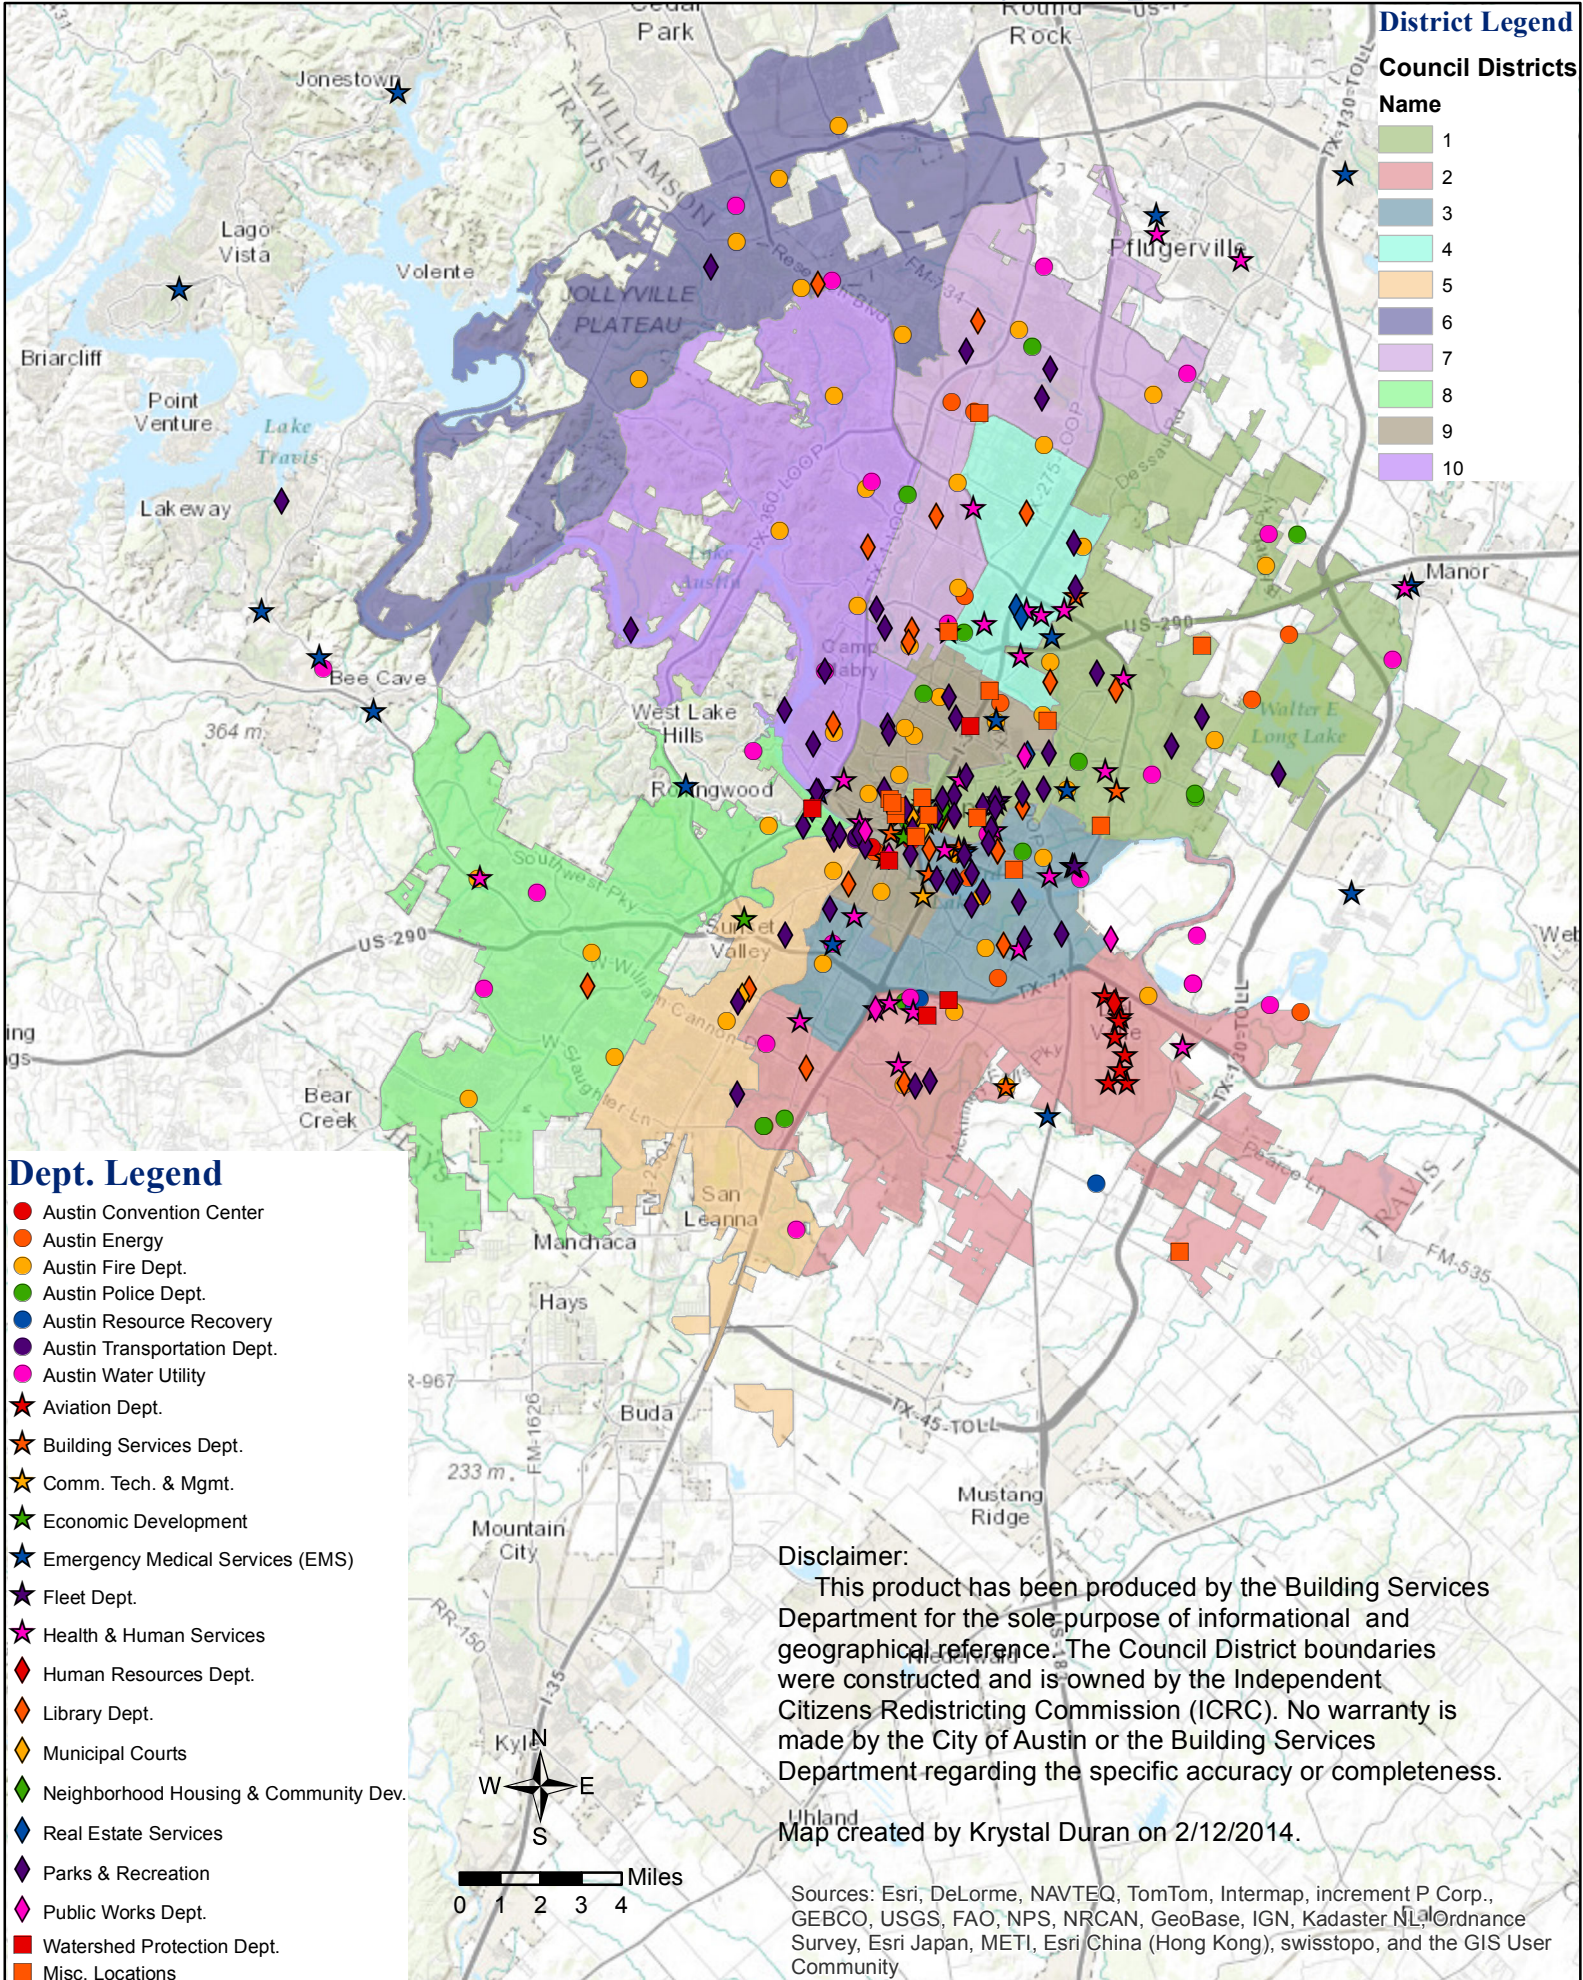

Council District Facility Map

District Legend

Council Districts

Name	Color
1	Light Green
2	Light Red
3	Light Blue
4	Light Cyan
5	Light Orange
6	Light Purple
7	Light Green
8	Light Green
9	Light Brown
10	Light Purple