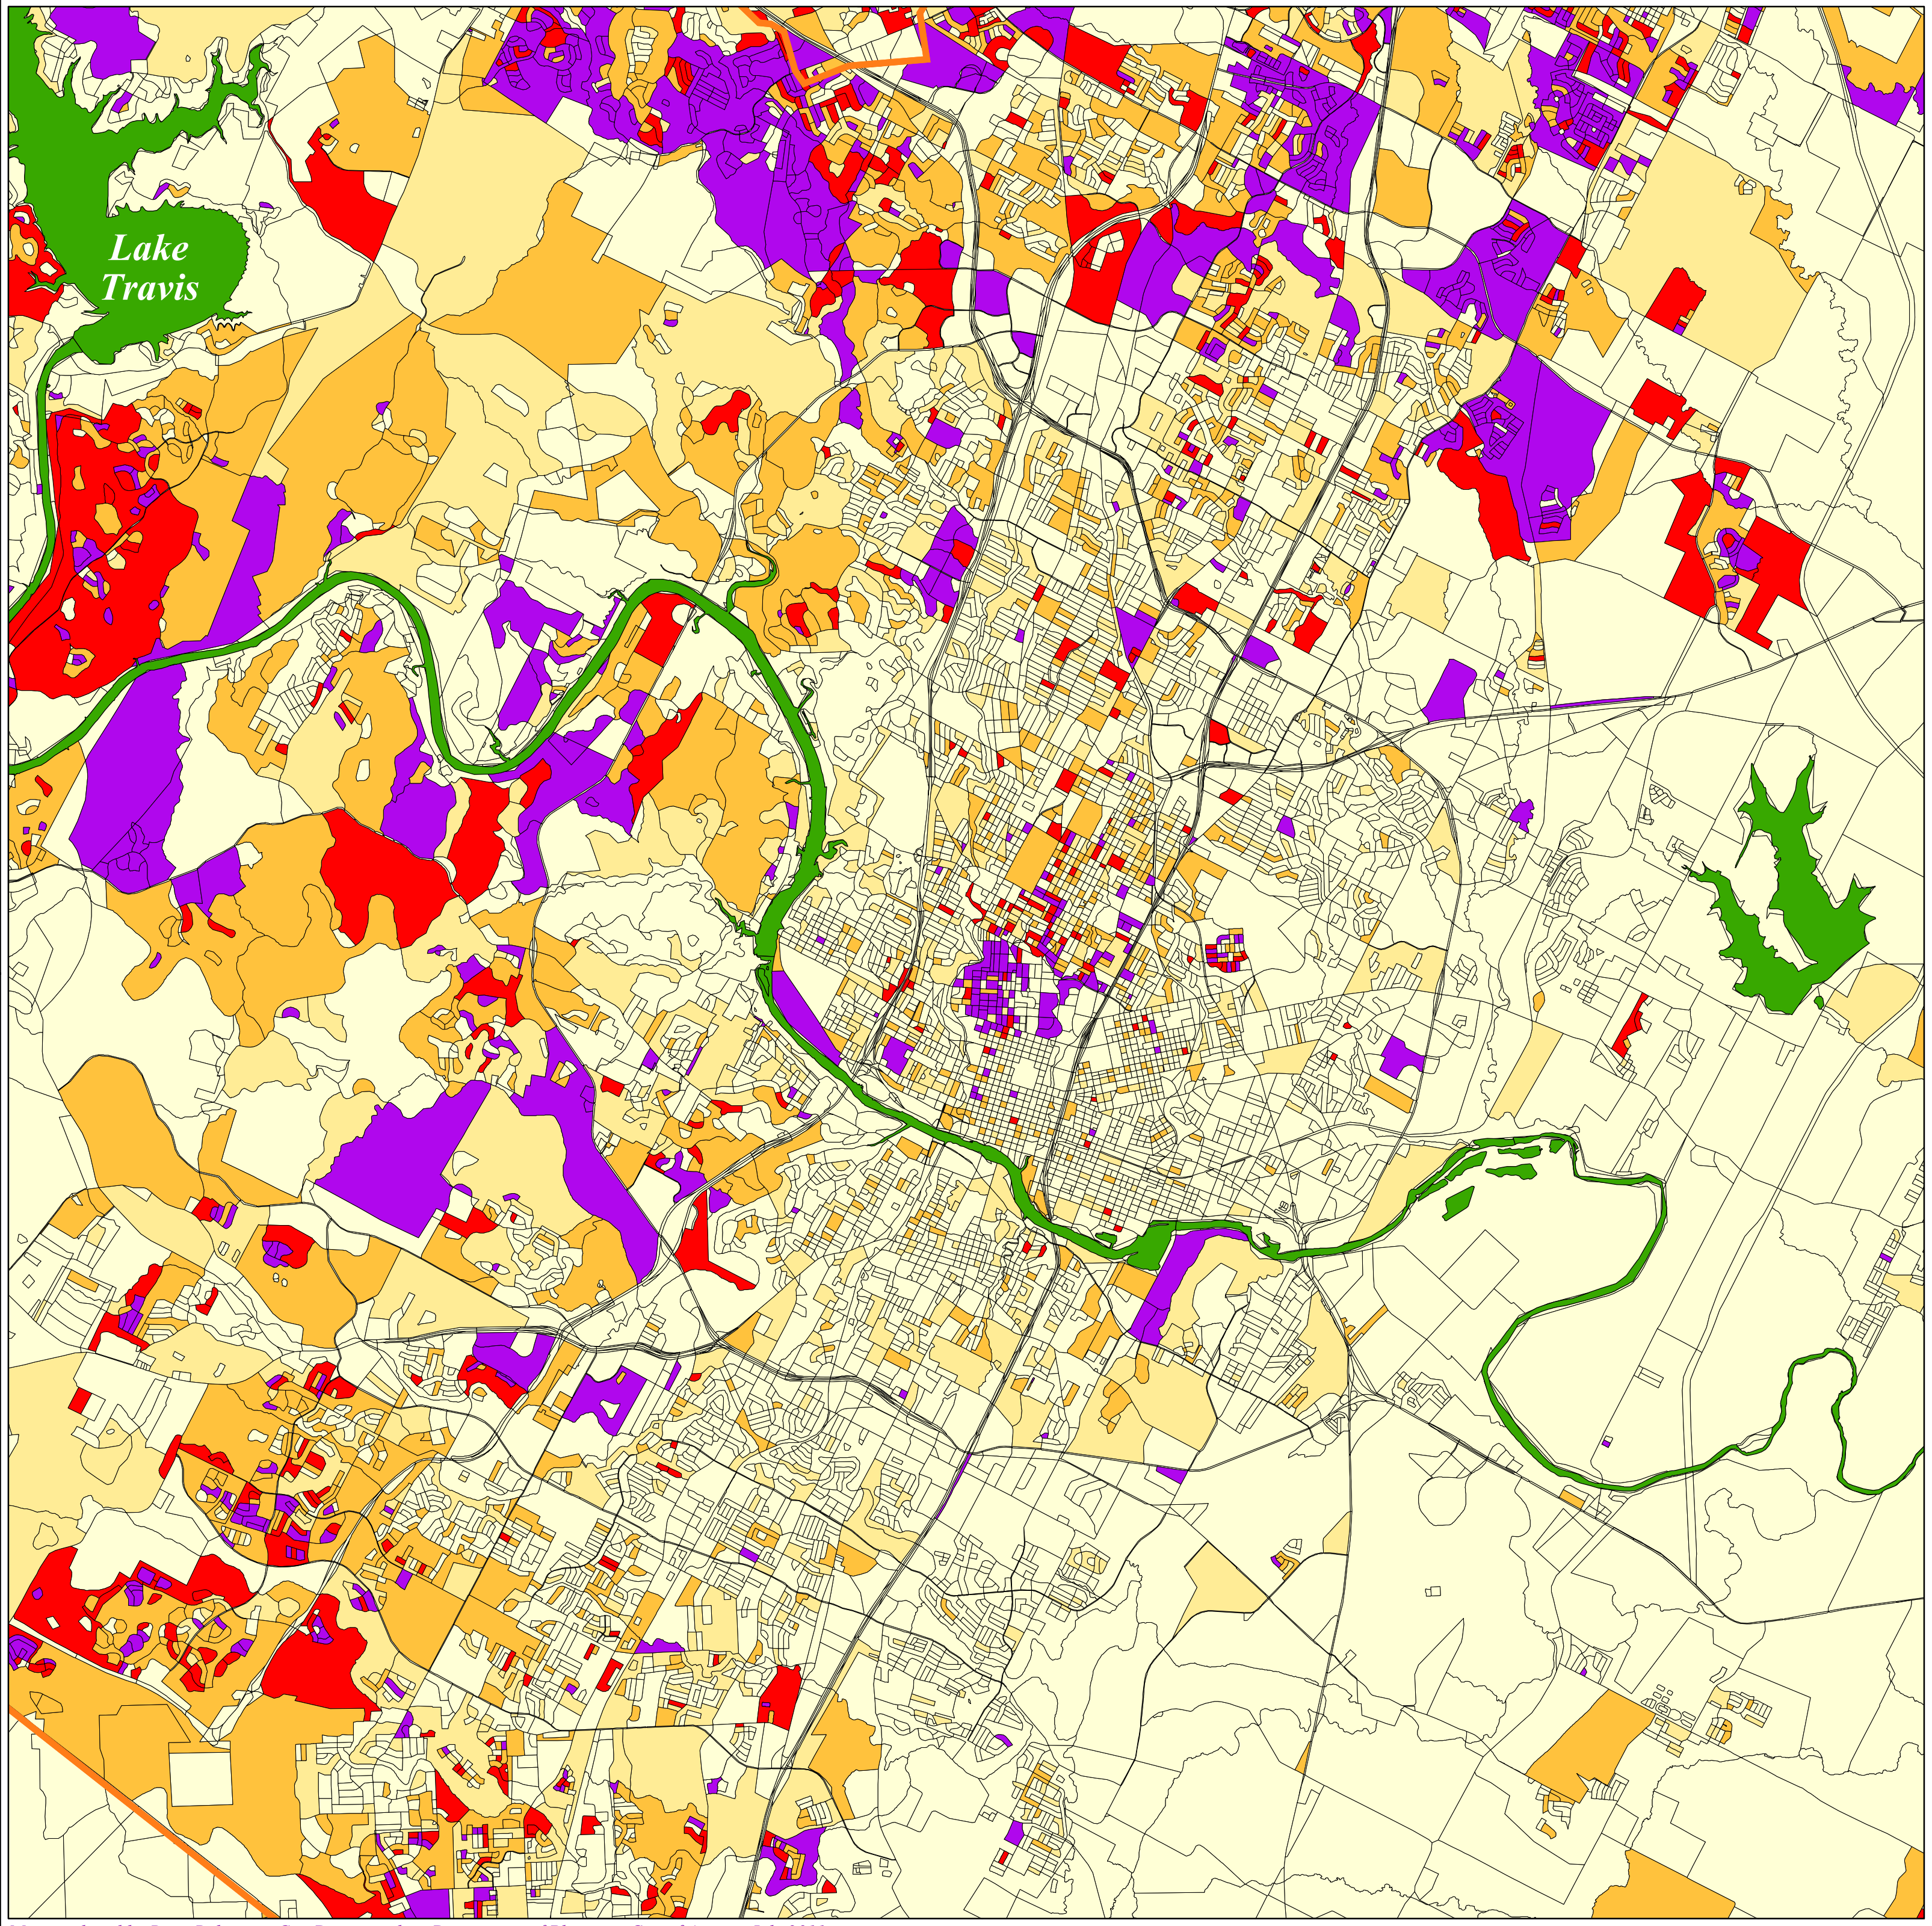

Asian Population Concentrations

Austin, Texas
Census 2010 Data

Percentage of the total
Population that is
Asian

- Less than 2.5%
- 2.5% to 5%
- 5% to 10%
- 10% to 15%
- 15% Plus

Map produced by Ryan Robinson, City Demographer, Department of Planning, City of Austin. July 2011.