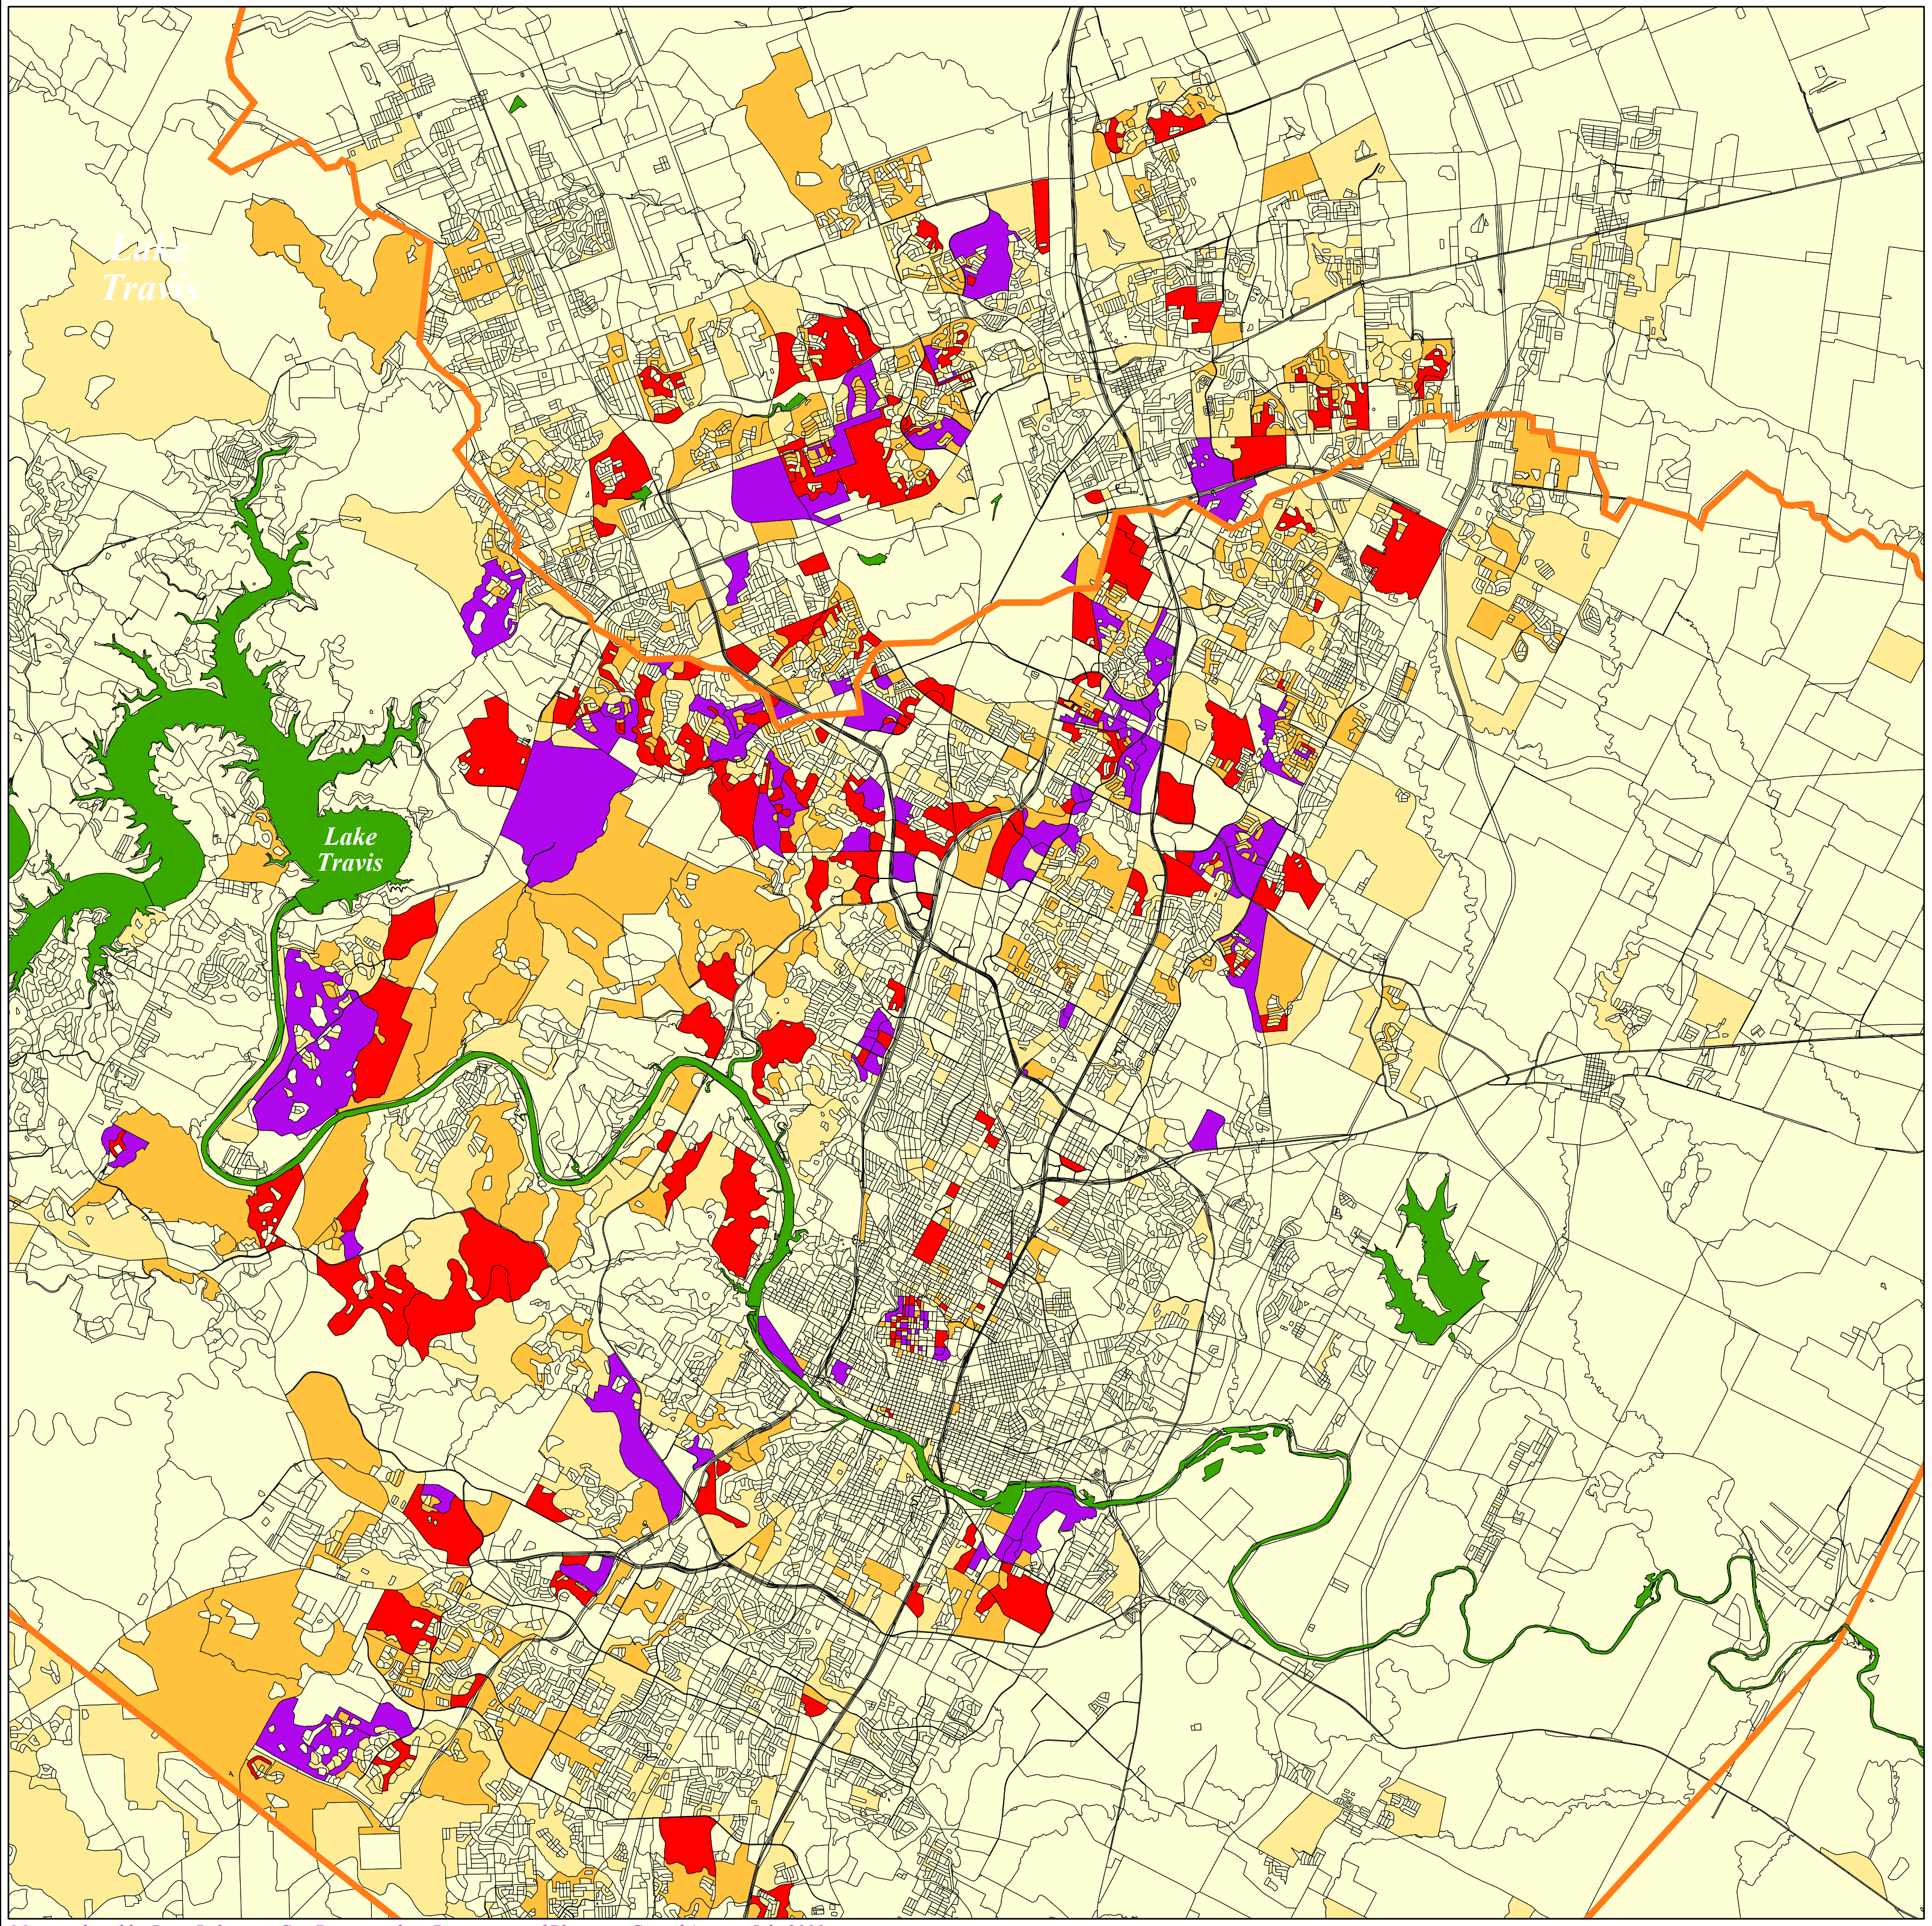

Asian Population Distribution

Austin, Texas
Census 2010 Data

**Total
Population that is
Asian**

-  Fewer than 10
-  10 to 25
-  25 to 50
-  50 to 100
-  100 Plus

Map produced by Ryan Robinson, City Demographer, Department of Planning, City of Austin. July 2011.