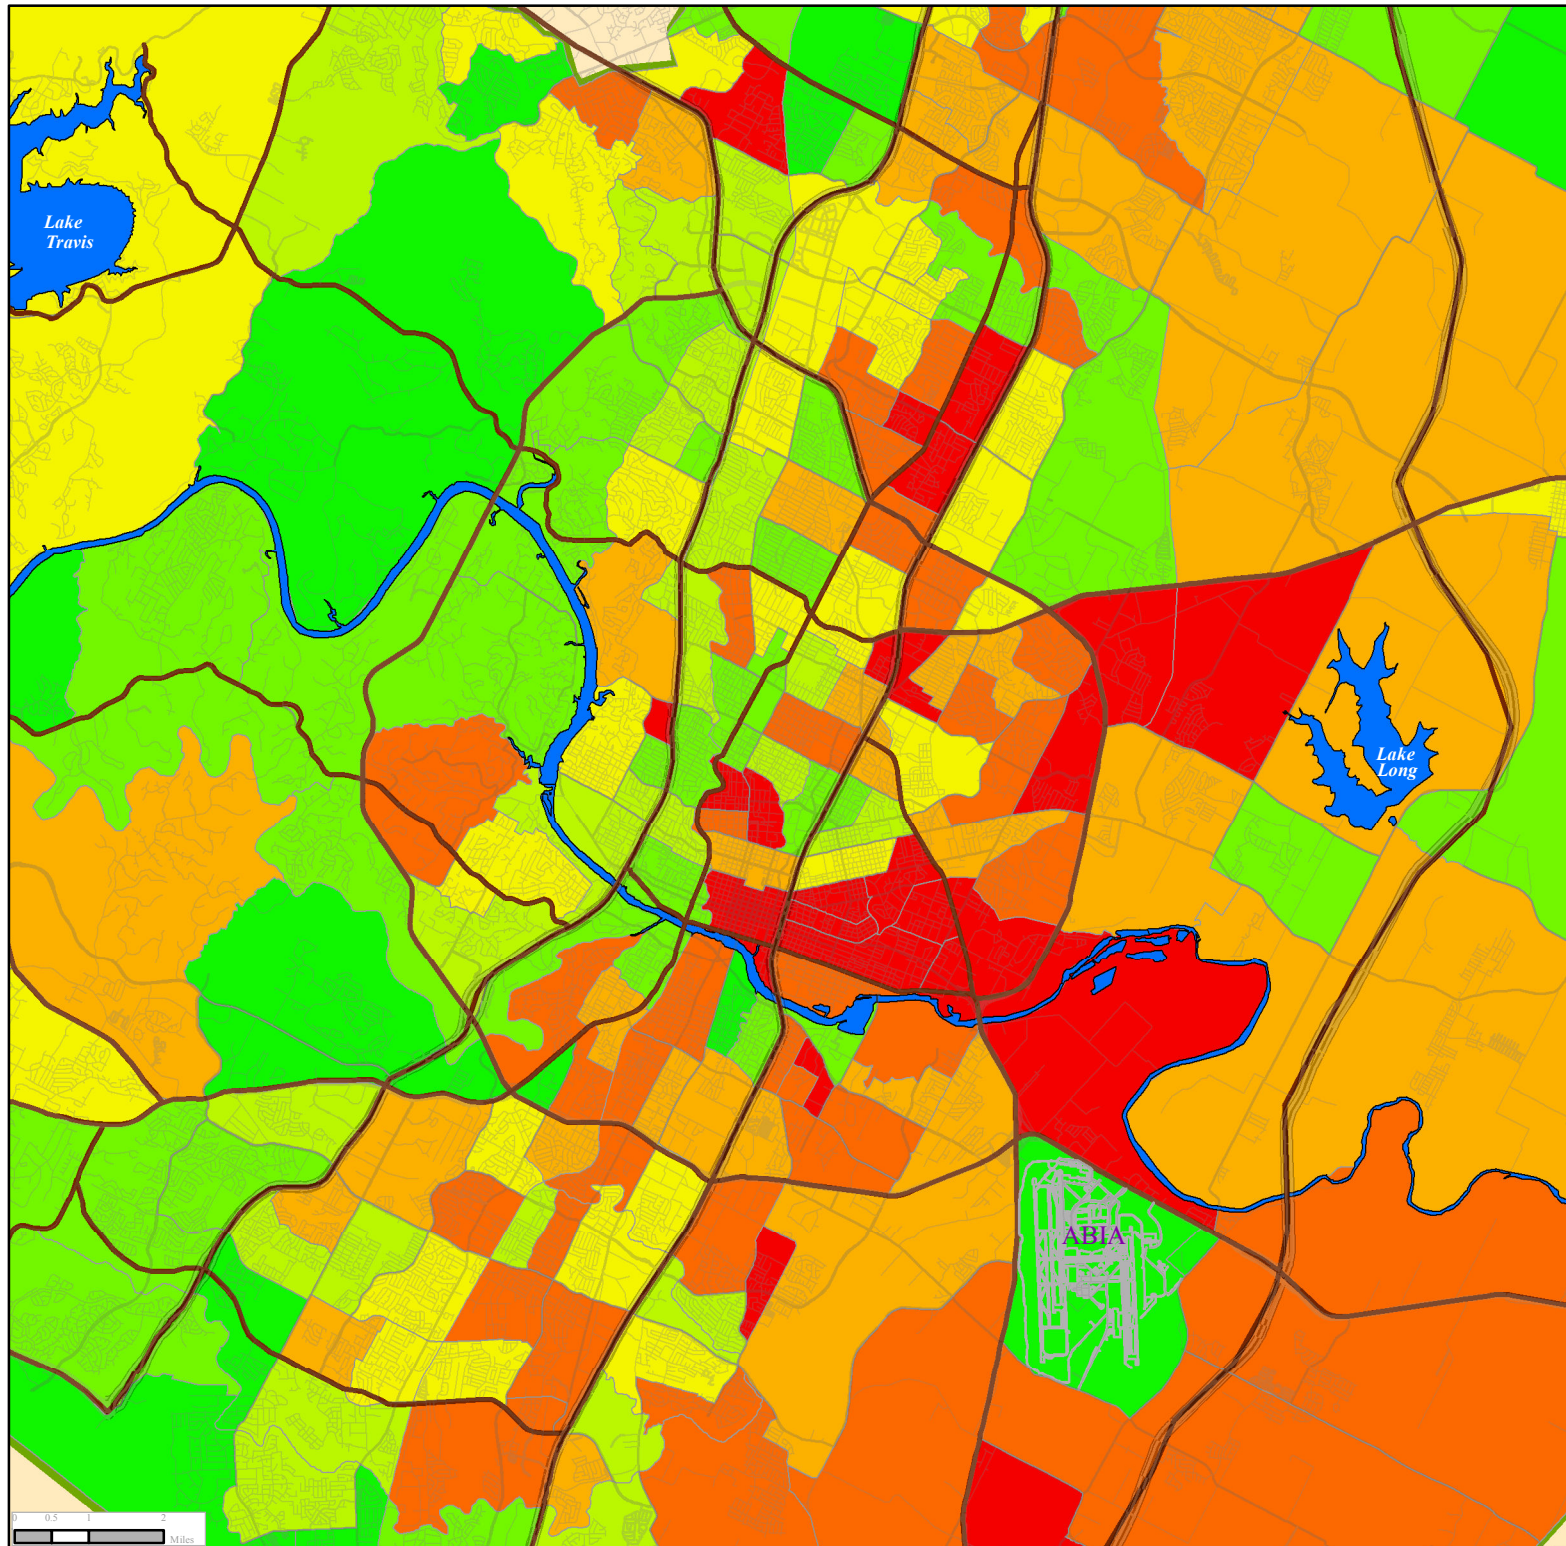

# Unemployment Rates for Census Tracts

American Community Survey 5-Year Estimate  
Data: 2006--2010  
US Census Bureau

Travis County

## Unemployment Rate

0 0.5 1 2 Miles