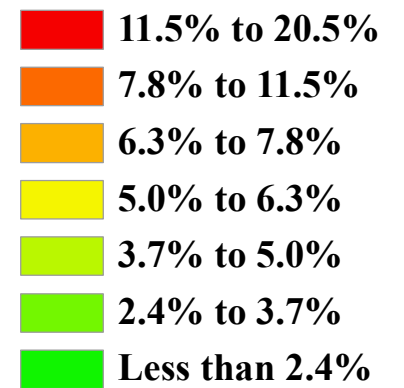

Unemployment Rate