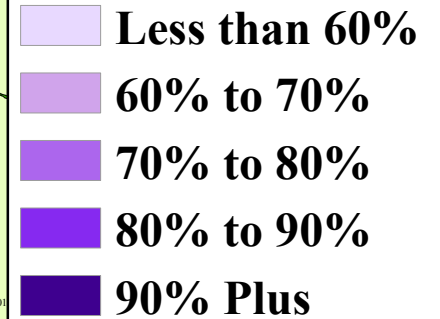

Democrat Country

November 6, 2018

Percent of Voters Who Voted
For the Democrat Candidate,
by Precinct, Travis County,
Texas Senate, 2018

Overall Percentage
in Favor of the
Democrat = 74.3%

Percent For

Map produced by: Ryan Robinson, City Demographer, City of Austin, November 2018.