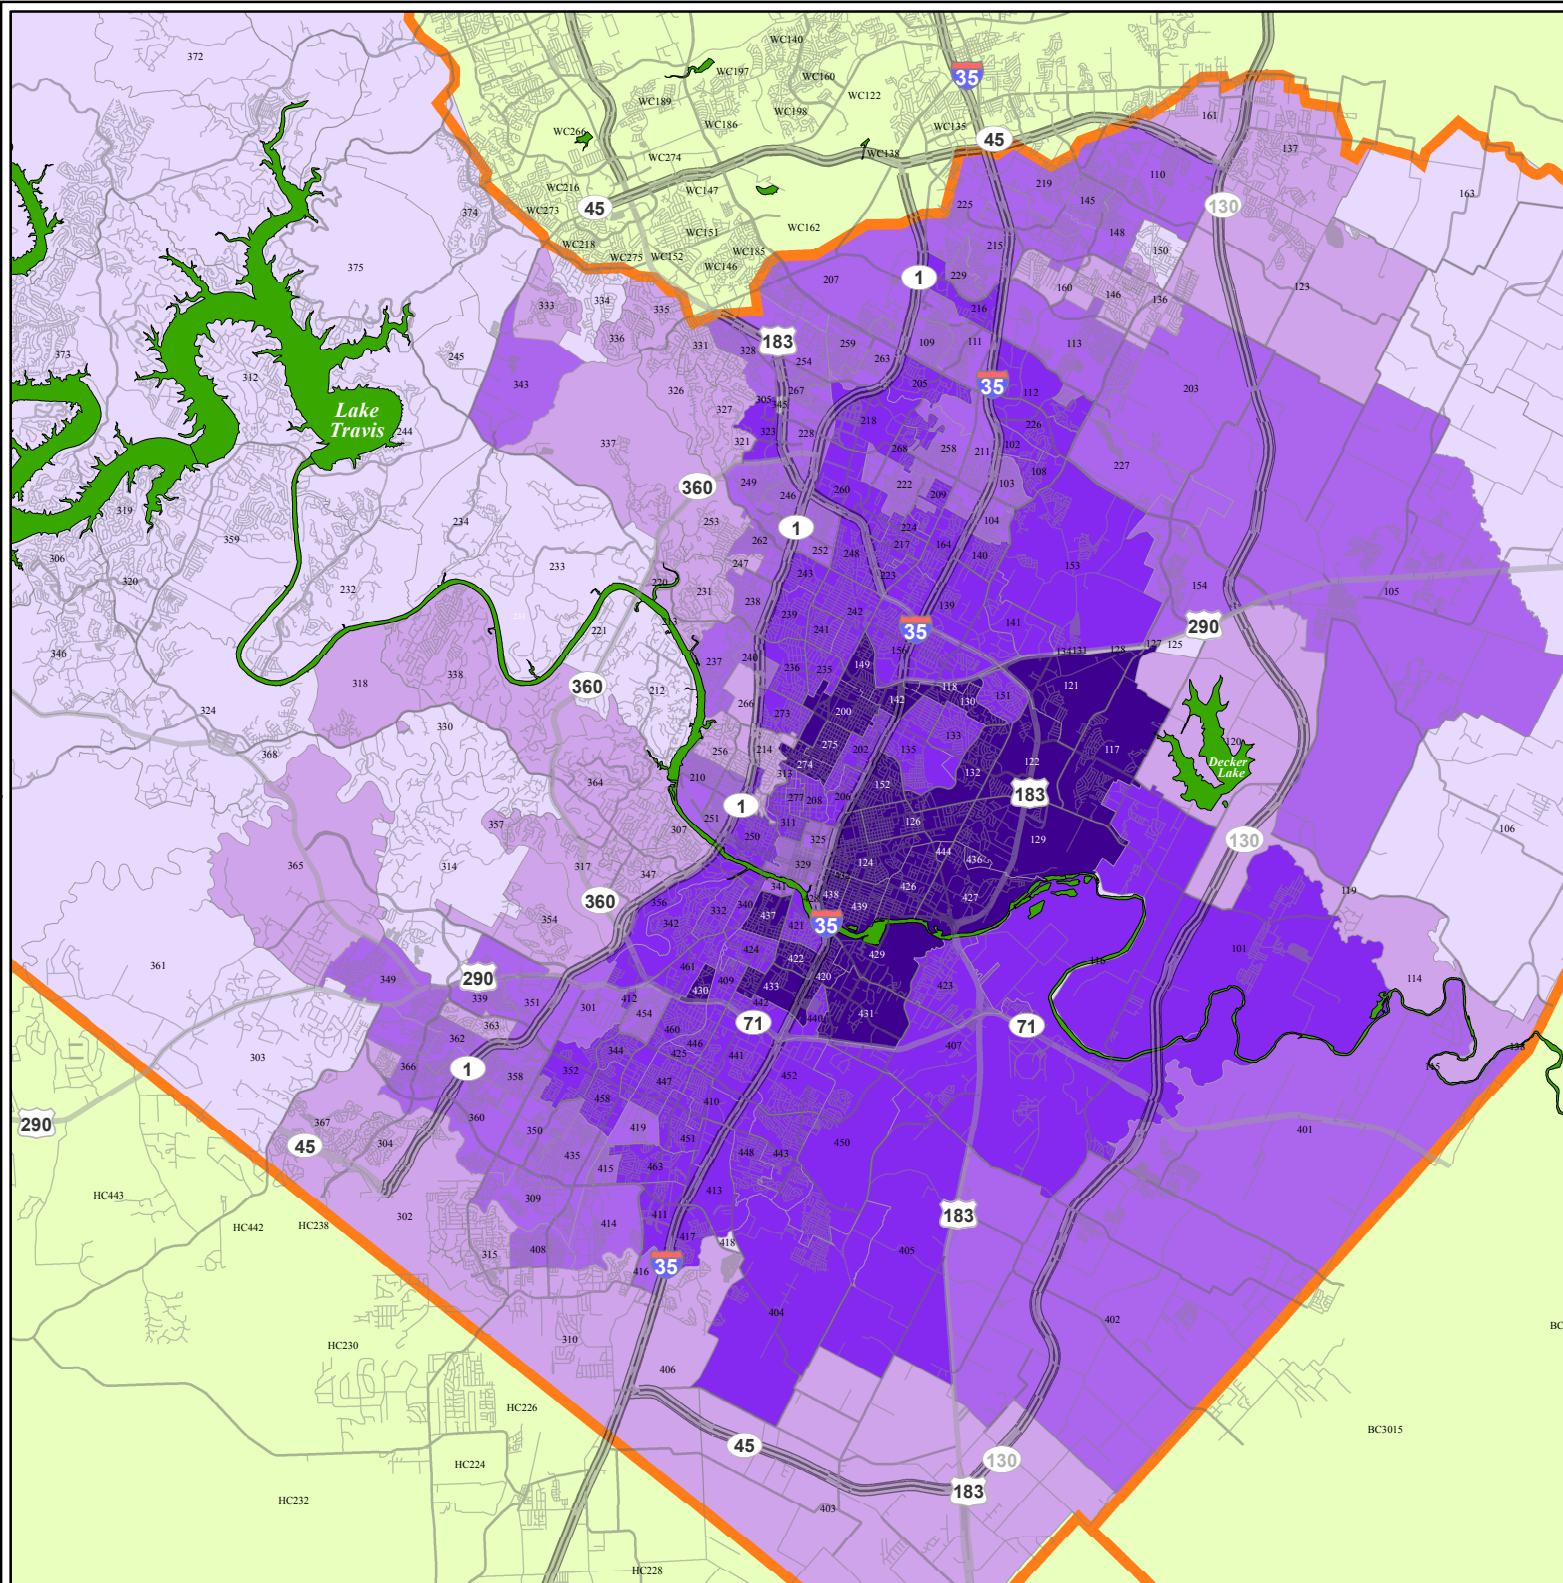

Democrat Country

November 6, 2018

Percent of Voters Who Voted
For the Democrat Candidate,
by Precinct, Travis County,
Texas Senate, 2018

Overall Percentage
in Favor of the
Democrat = 74.3%

Percent For

Map produced by: Ryan Robinson, City Demographer, City of Austin, November 2018.