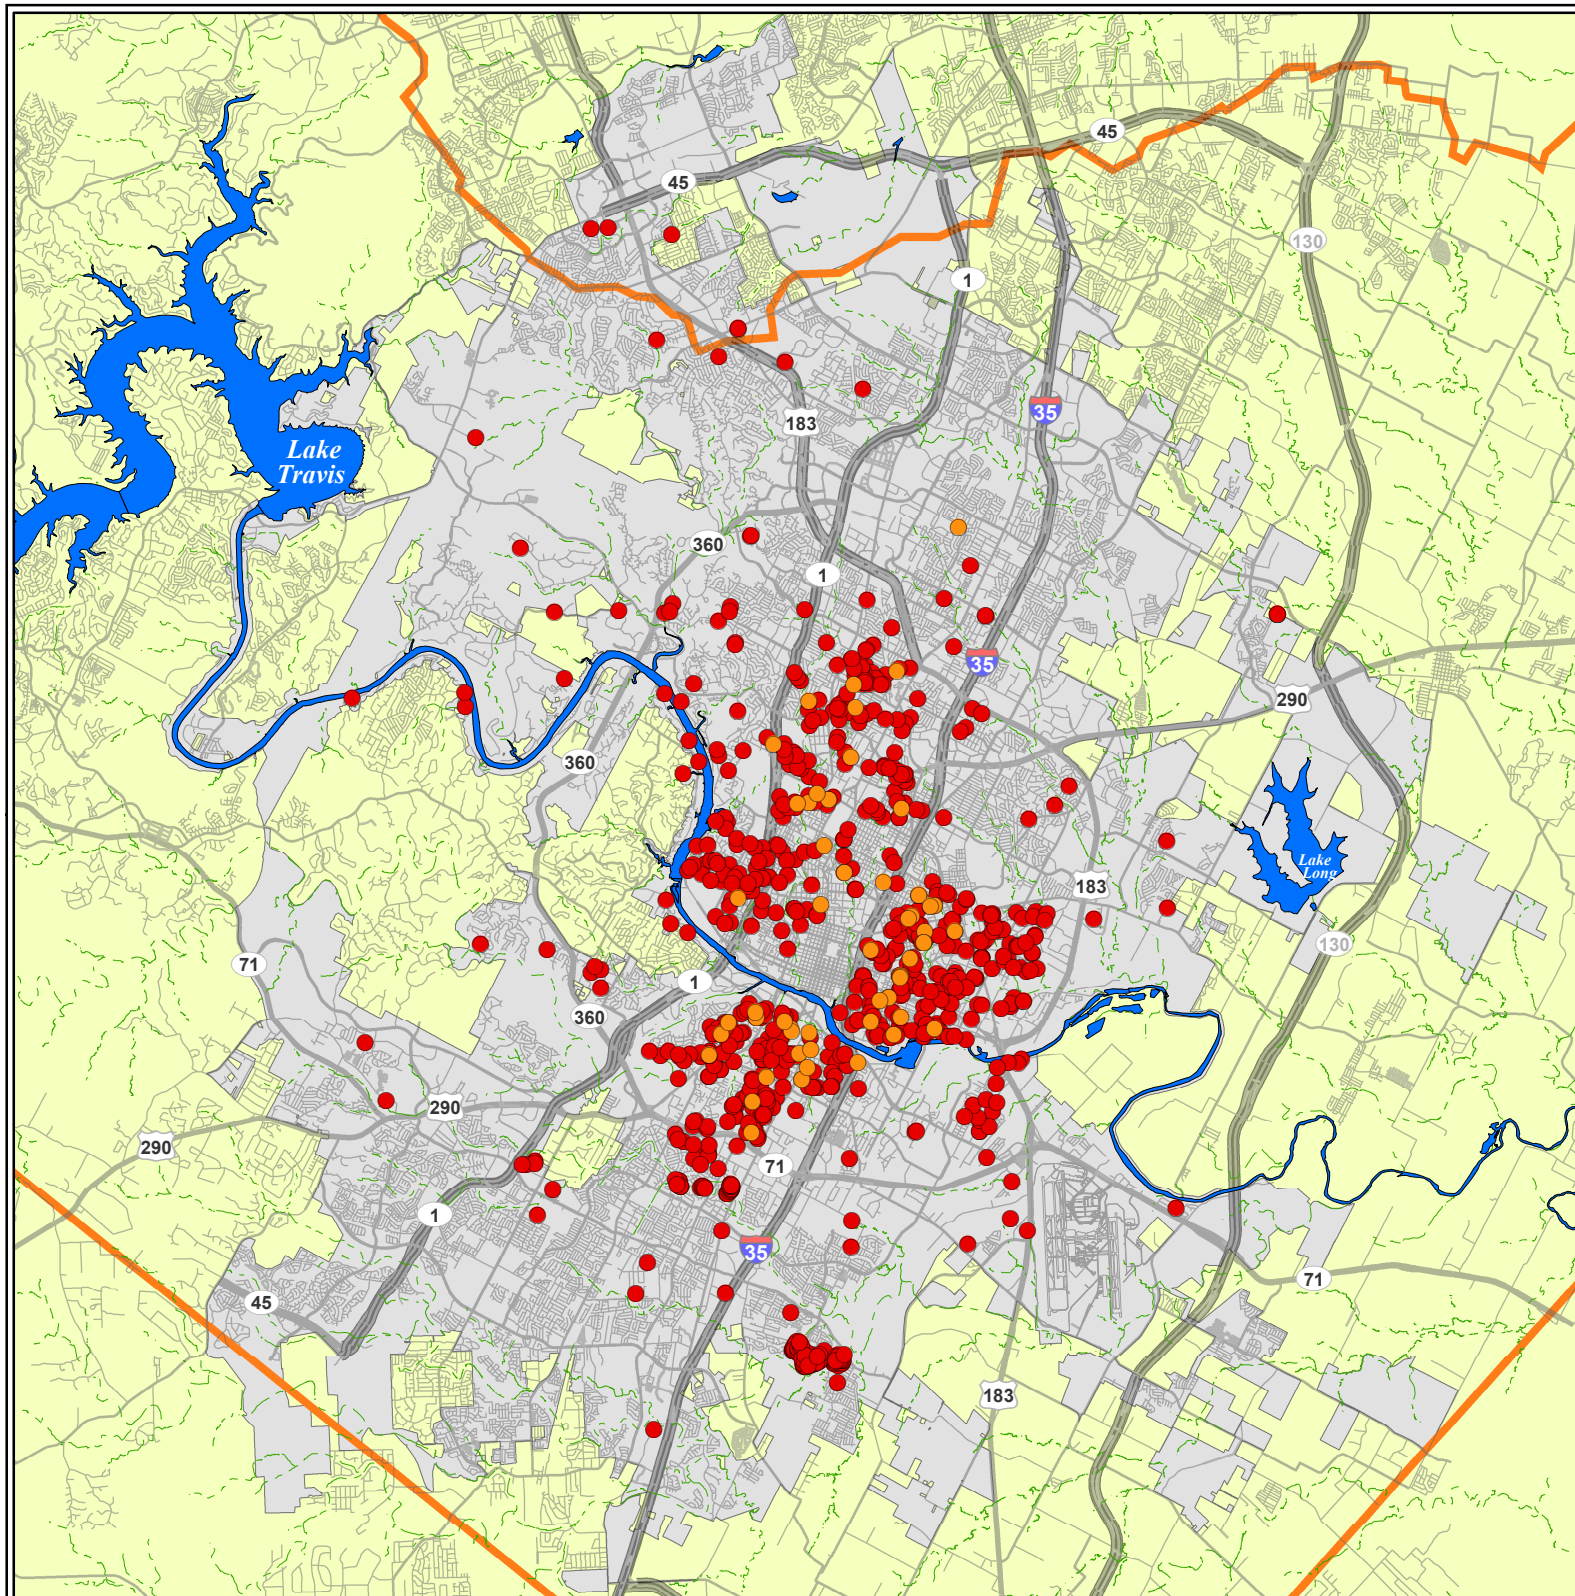

# Demo Activity

January 1, 2016---May 1, 2017

Demolitions and Move-Offs of Single Family Structures

SF Demolition ● n = 907  
Move-off ● n = 57

City of Austin