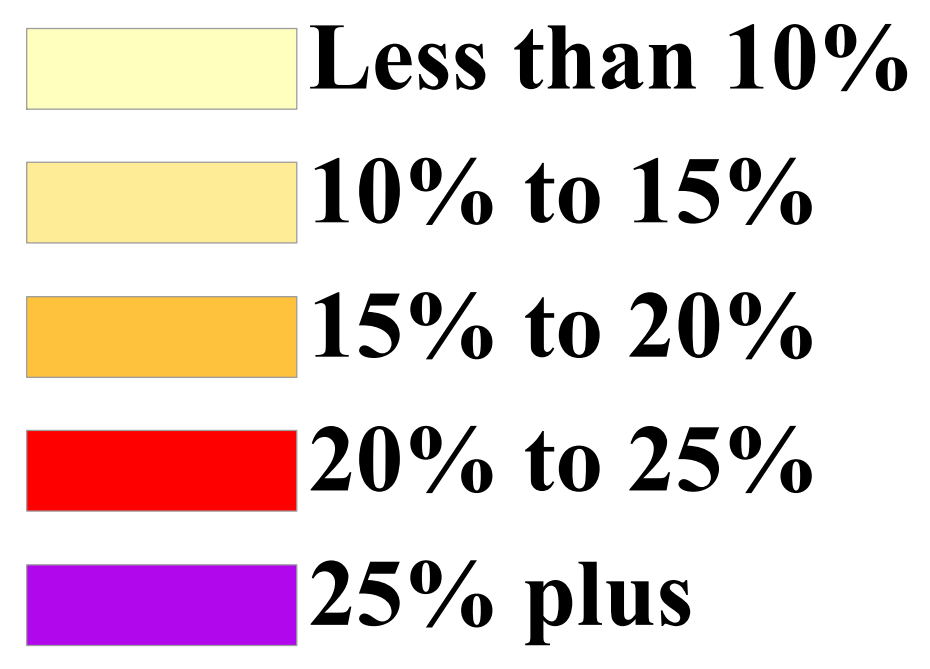

non-Citizen concentrations

Urbanized Austin 2011

Percentage of Total Population from non-Citizens

Data source: American Community Survey, 2007–11 5-year composite dataset, Table B05001, census tracts. US Census Bureau.
Map produced by Ryan Robinson, City Demographer, Department of Planning, City of Austin. April 2013.