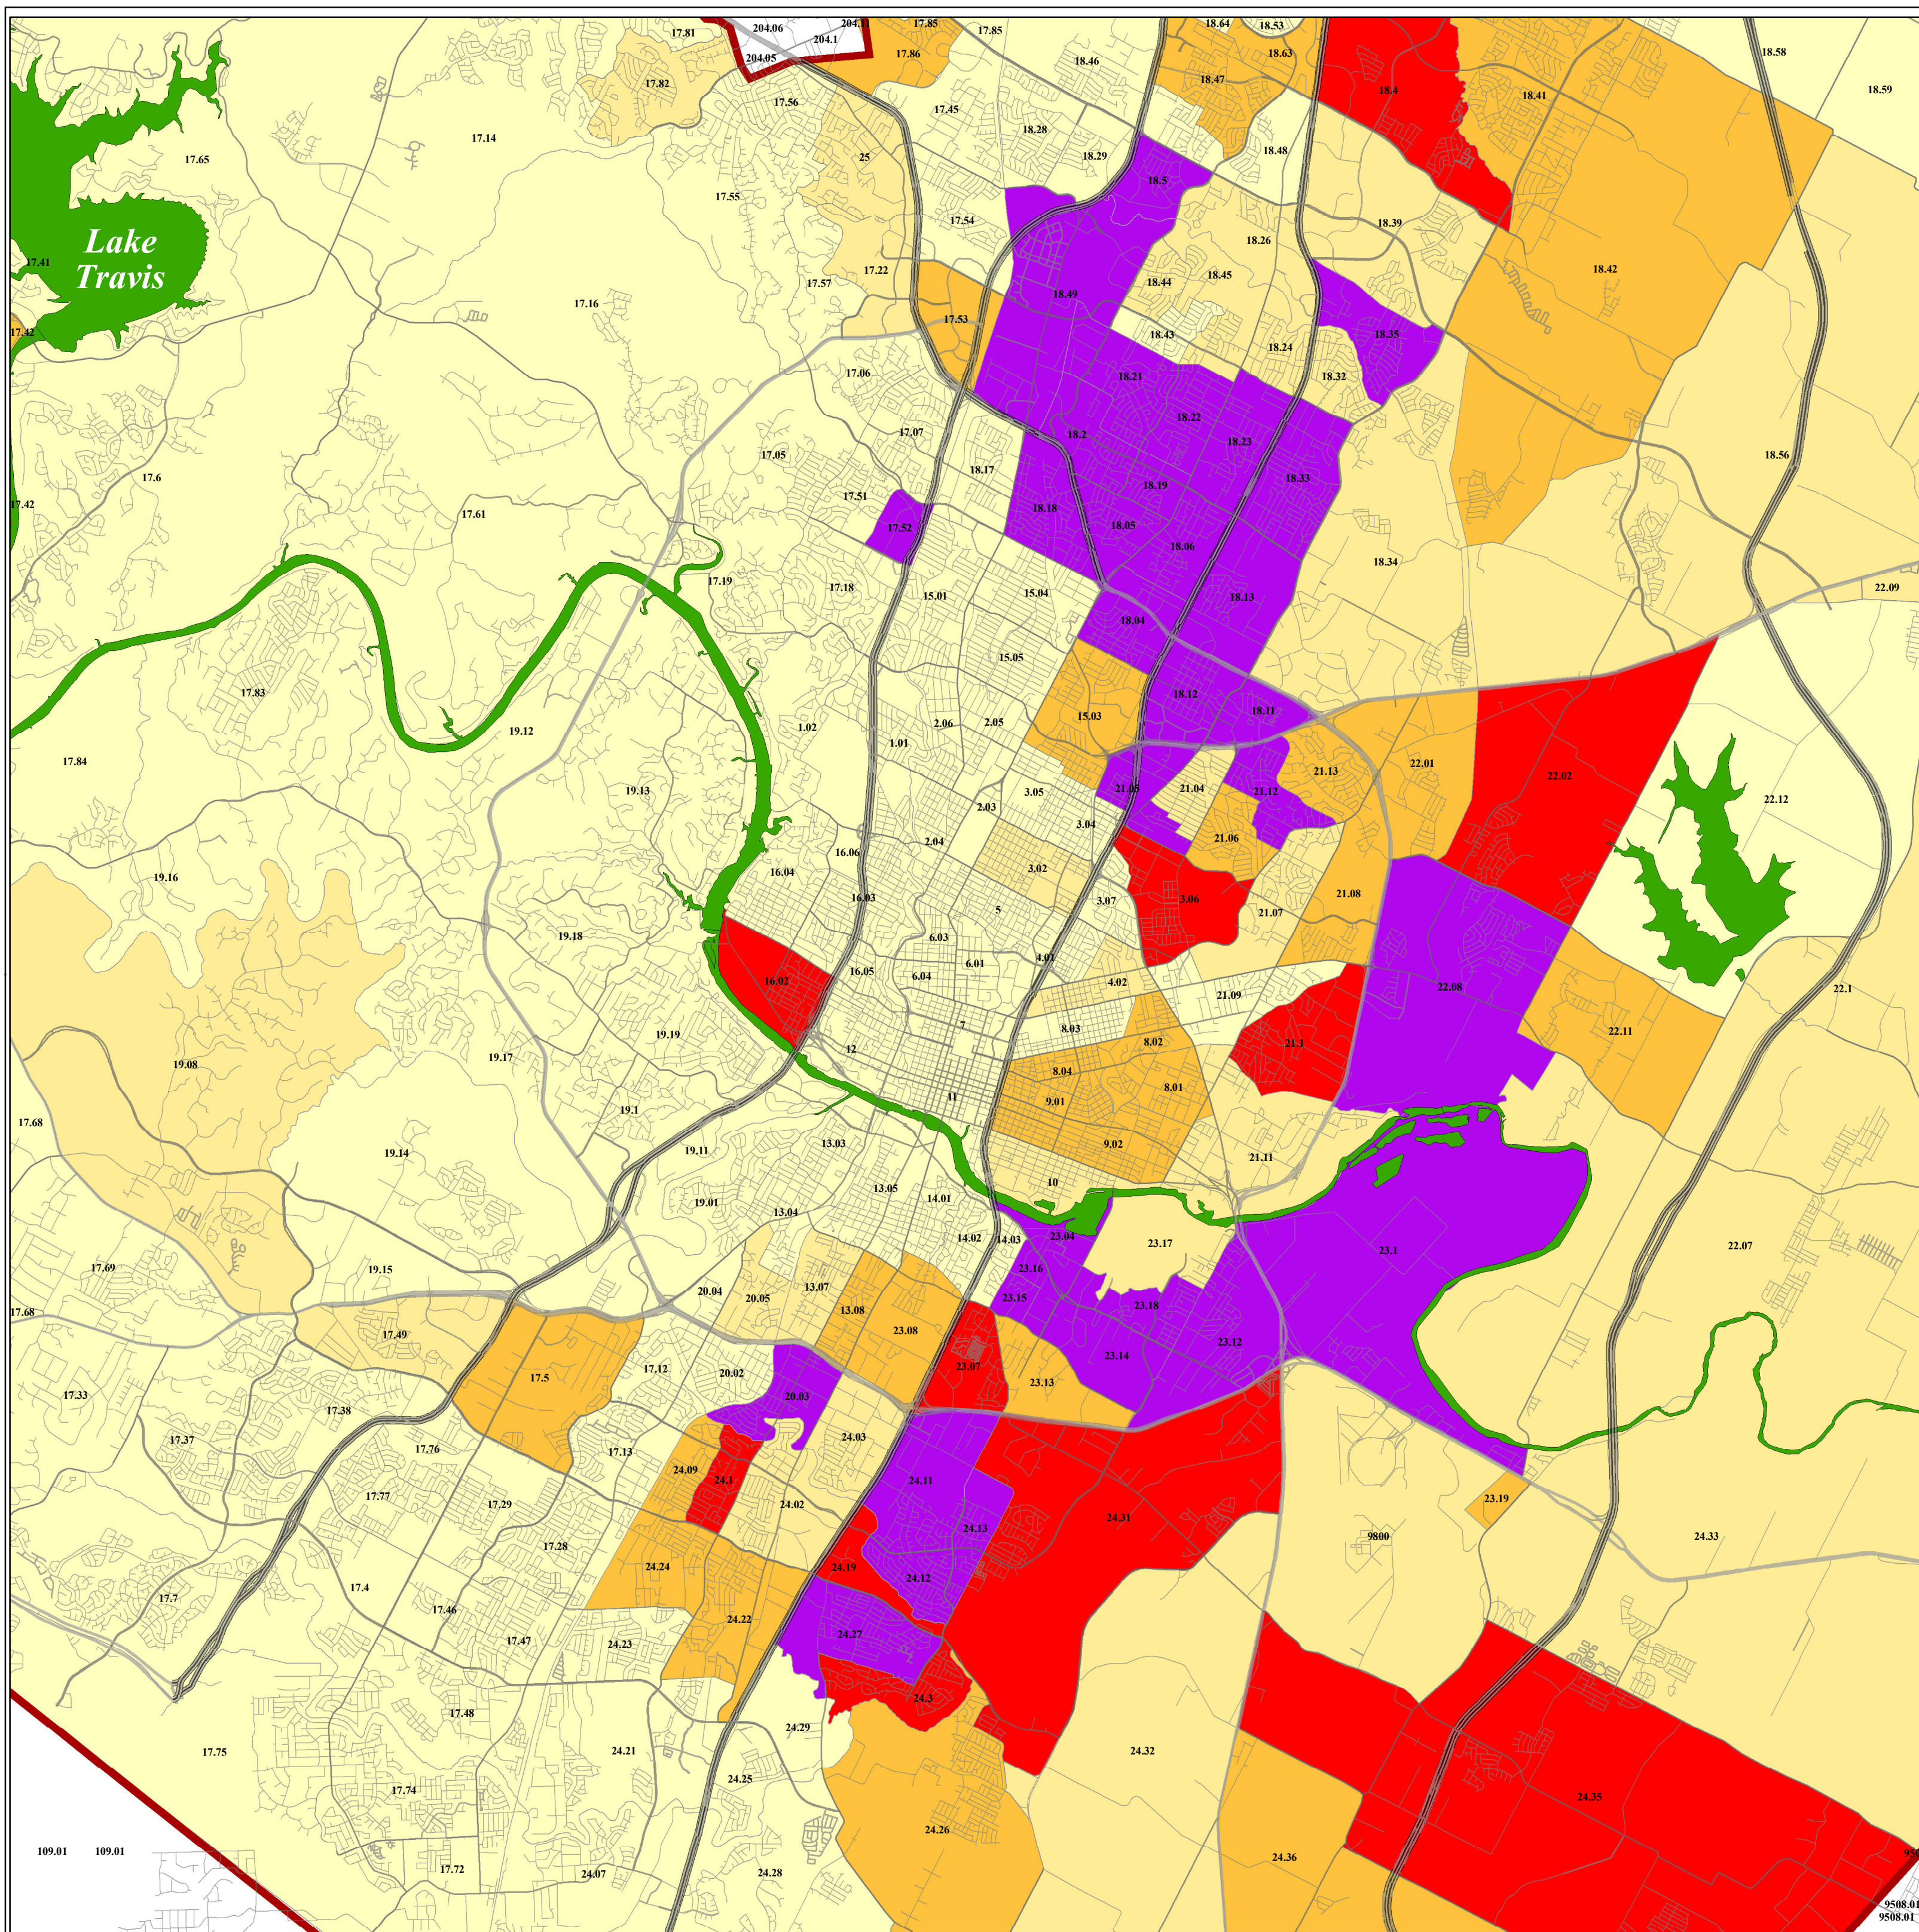

non-Citizen concentrations

Urbanized Austin 2011

Percentage of Total Population from non-Citizens

Data source: American Community Survey, 2007–11 5-year composite dataset, Table B05001, census tracts. US Census Bureau.
Map produced by Ryan Robinson, City Demographer, Department of Planning, City of Austin. April 2013.