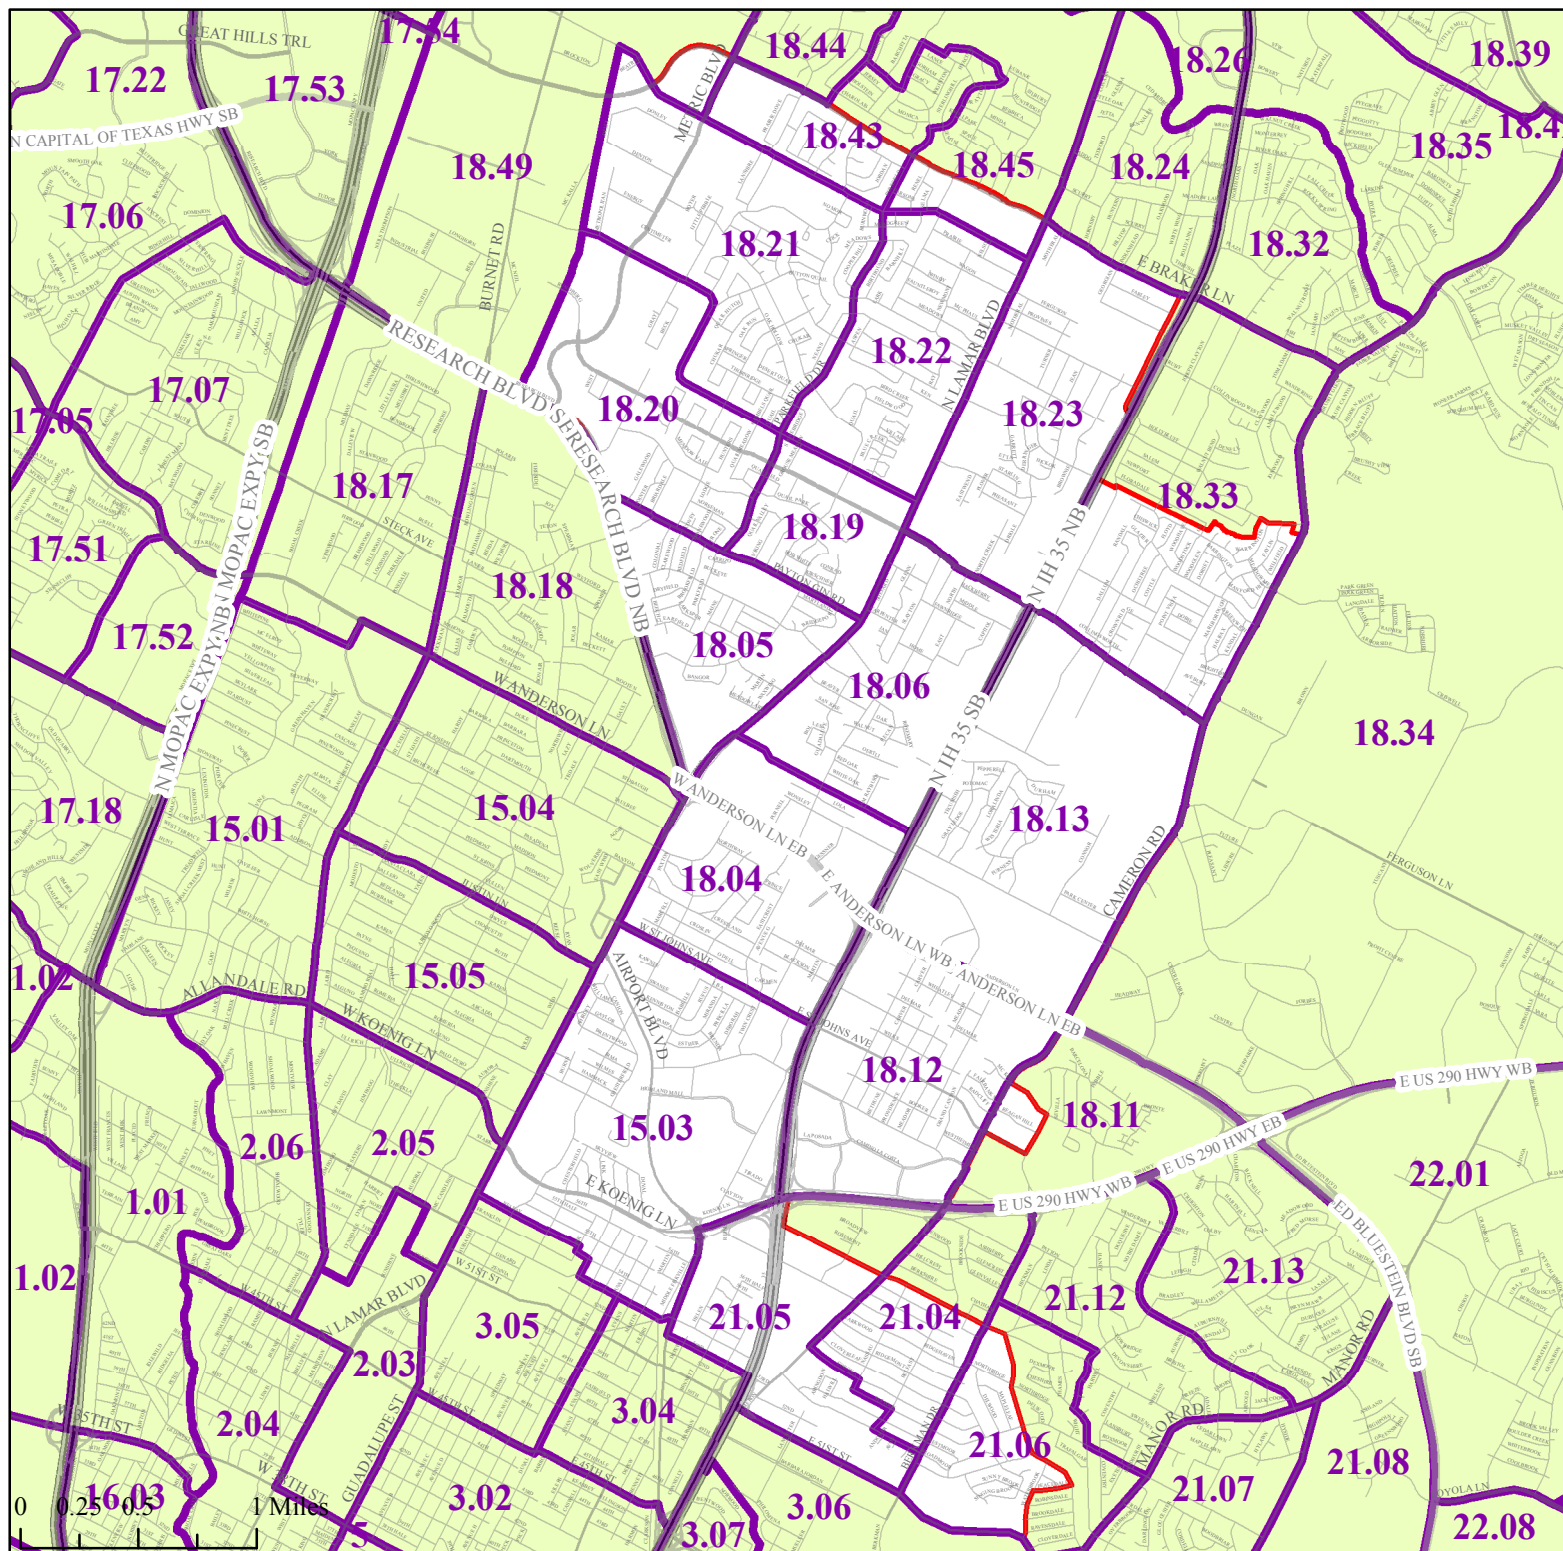

# Census 2010 Census Tracts and City Council Districts

## District 4

Census Tracts

Map produced by Ryan Robinson, City Demographer, Department of Planning, City of Austin. June 2015.