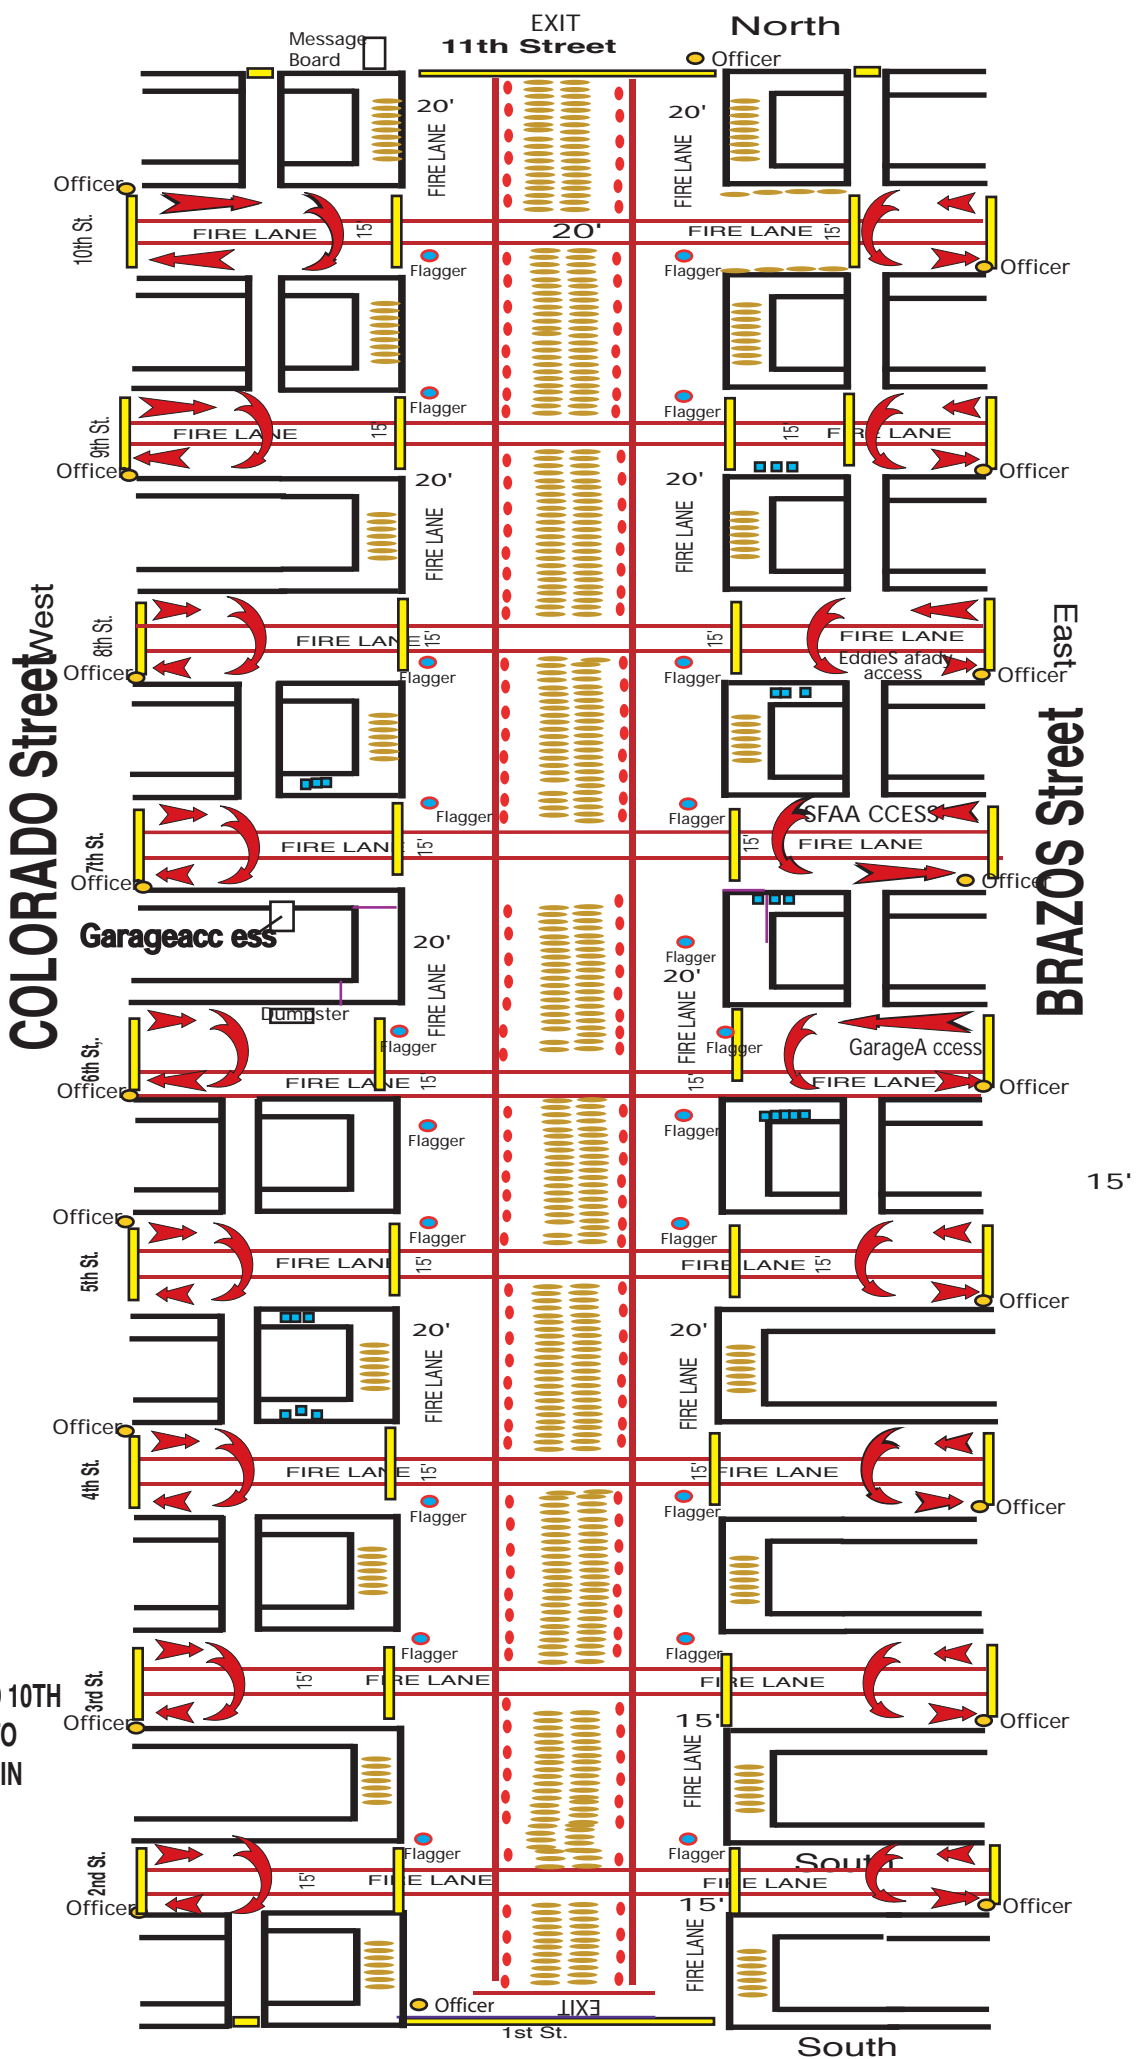

STREET CLOSURE MAP

2019
 Republic of Texas
 Bike Rally

Location: Austin, TX
 Congress Ave.
 June 14, 2019

-  PORT O' CANS
-  Barricades
-  Motorcycle
-  Craft or Food Booth
-  Fence

CONGRESS AVE.

SIDE STREETS FROM 4TH TO 10TH ARE SUBJECT TO CHANGE TO ACCOMODATE BUSINESSES IN THE AREA.