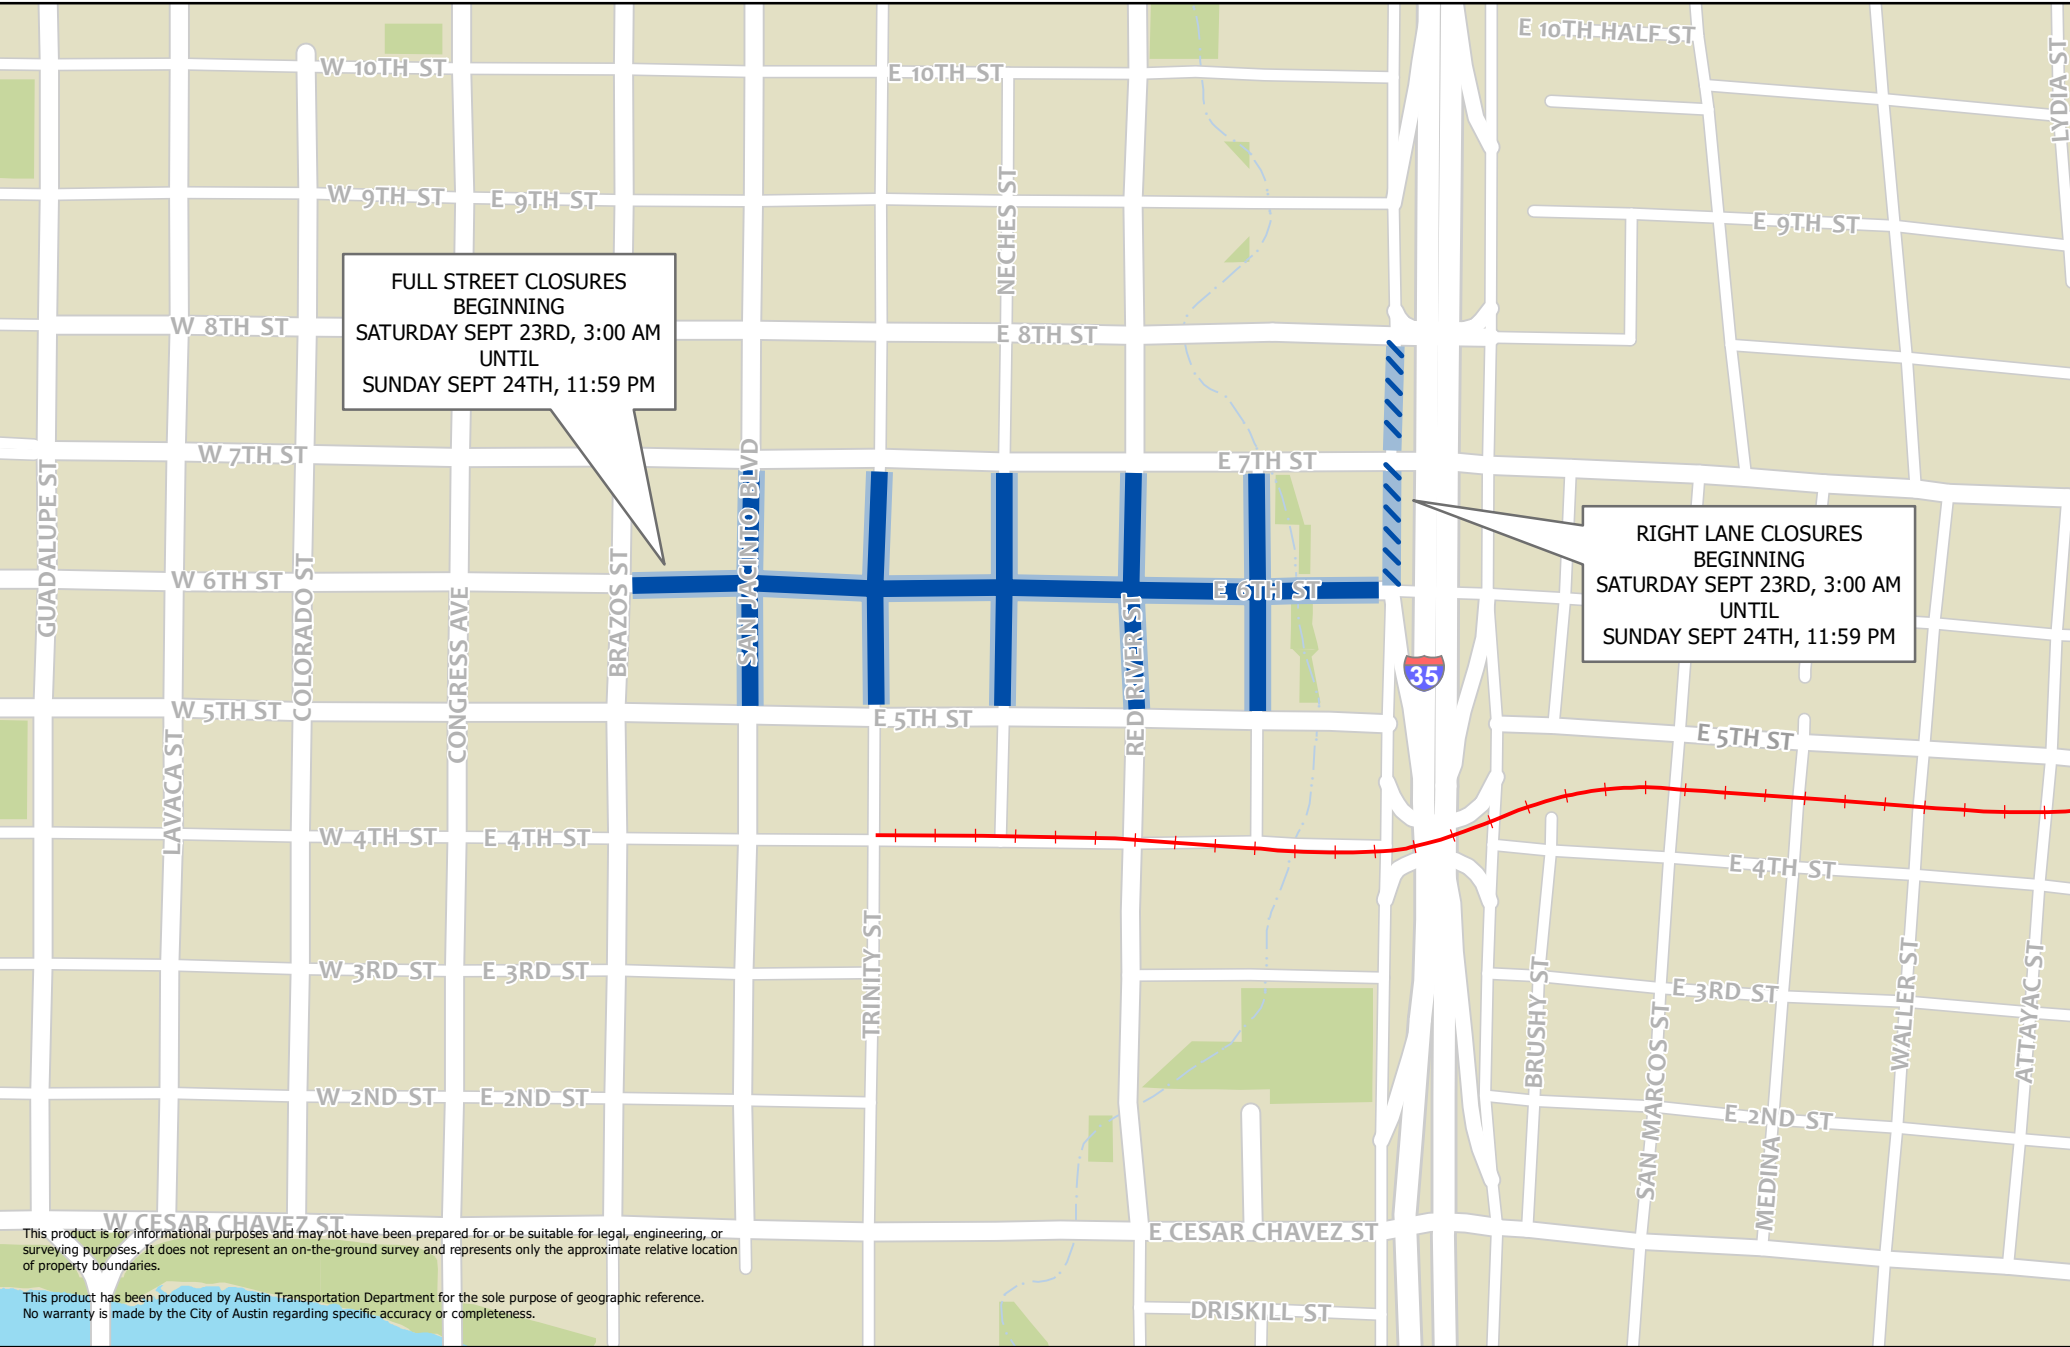

FULL STREET CLOSURES
BEGINNING
SATURDAY SEPT 23RD, 3:00 AM
UNTIL
SUNDAY SEPT 24TH, 11:59 PM

RIGHT LANE CLOSURES
BEGINNING
SATURDAY SEPT 23RD, 3:00 AM
UNTIL
SUNDAY SEPT 24TH, 11:59 PM

This product is for informational purposes and may not have been prepared for or be suitable for legal, engineering, or surveying purposes. It does not represent an on-the-ground survey and represents only the approximate relative location of property boundaries.
This product has been produced by Austin Transportation Department for the sole purpose of geographic reference. No warranty is made by the City of Austin regarding specific accuracy or completeness.

-  Full Closure
-  PARTIAL CLOSURE
-  METRO RAIL

EVENT TIMES:
SATURDAY, SEPT 23RD 11:00 AM - 10:00 PM
SUNDAY, SEPT 24TH 11:00 AM - 8:00 PM

City of Austin, Austin Center for Events
PECAN STREET FESTIVAL
FALL 2017
September 23rd - 24th, 2017

Please consider using alternate forms of transportation to and from the event.

Plotted: 7/25/2017