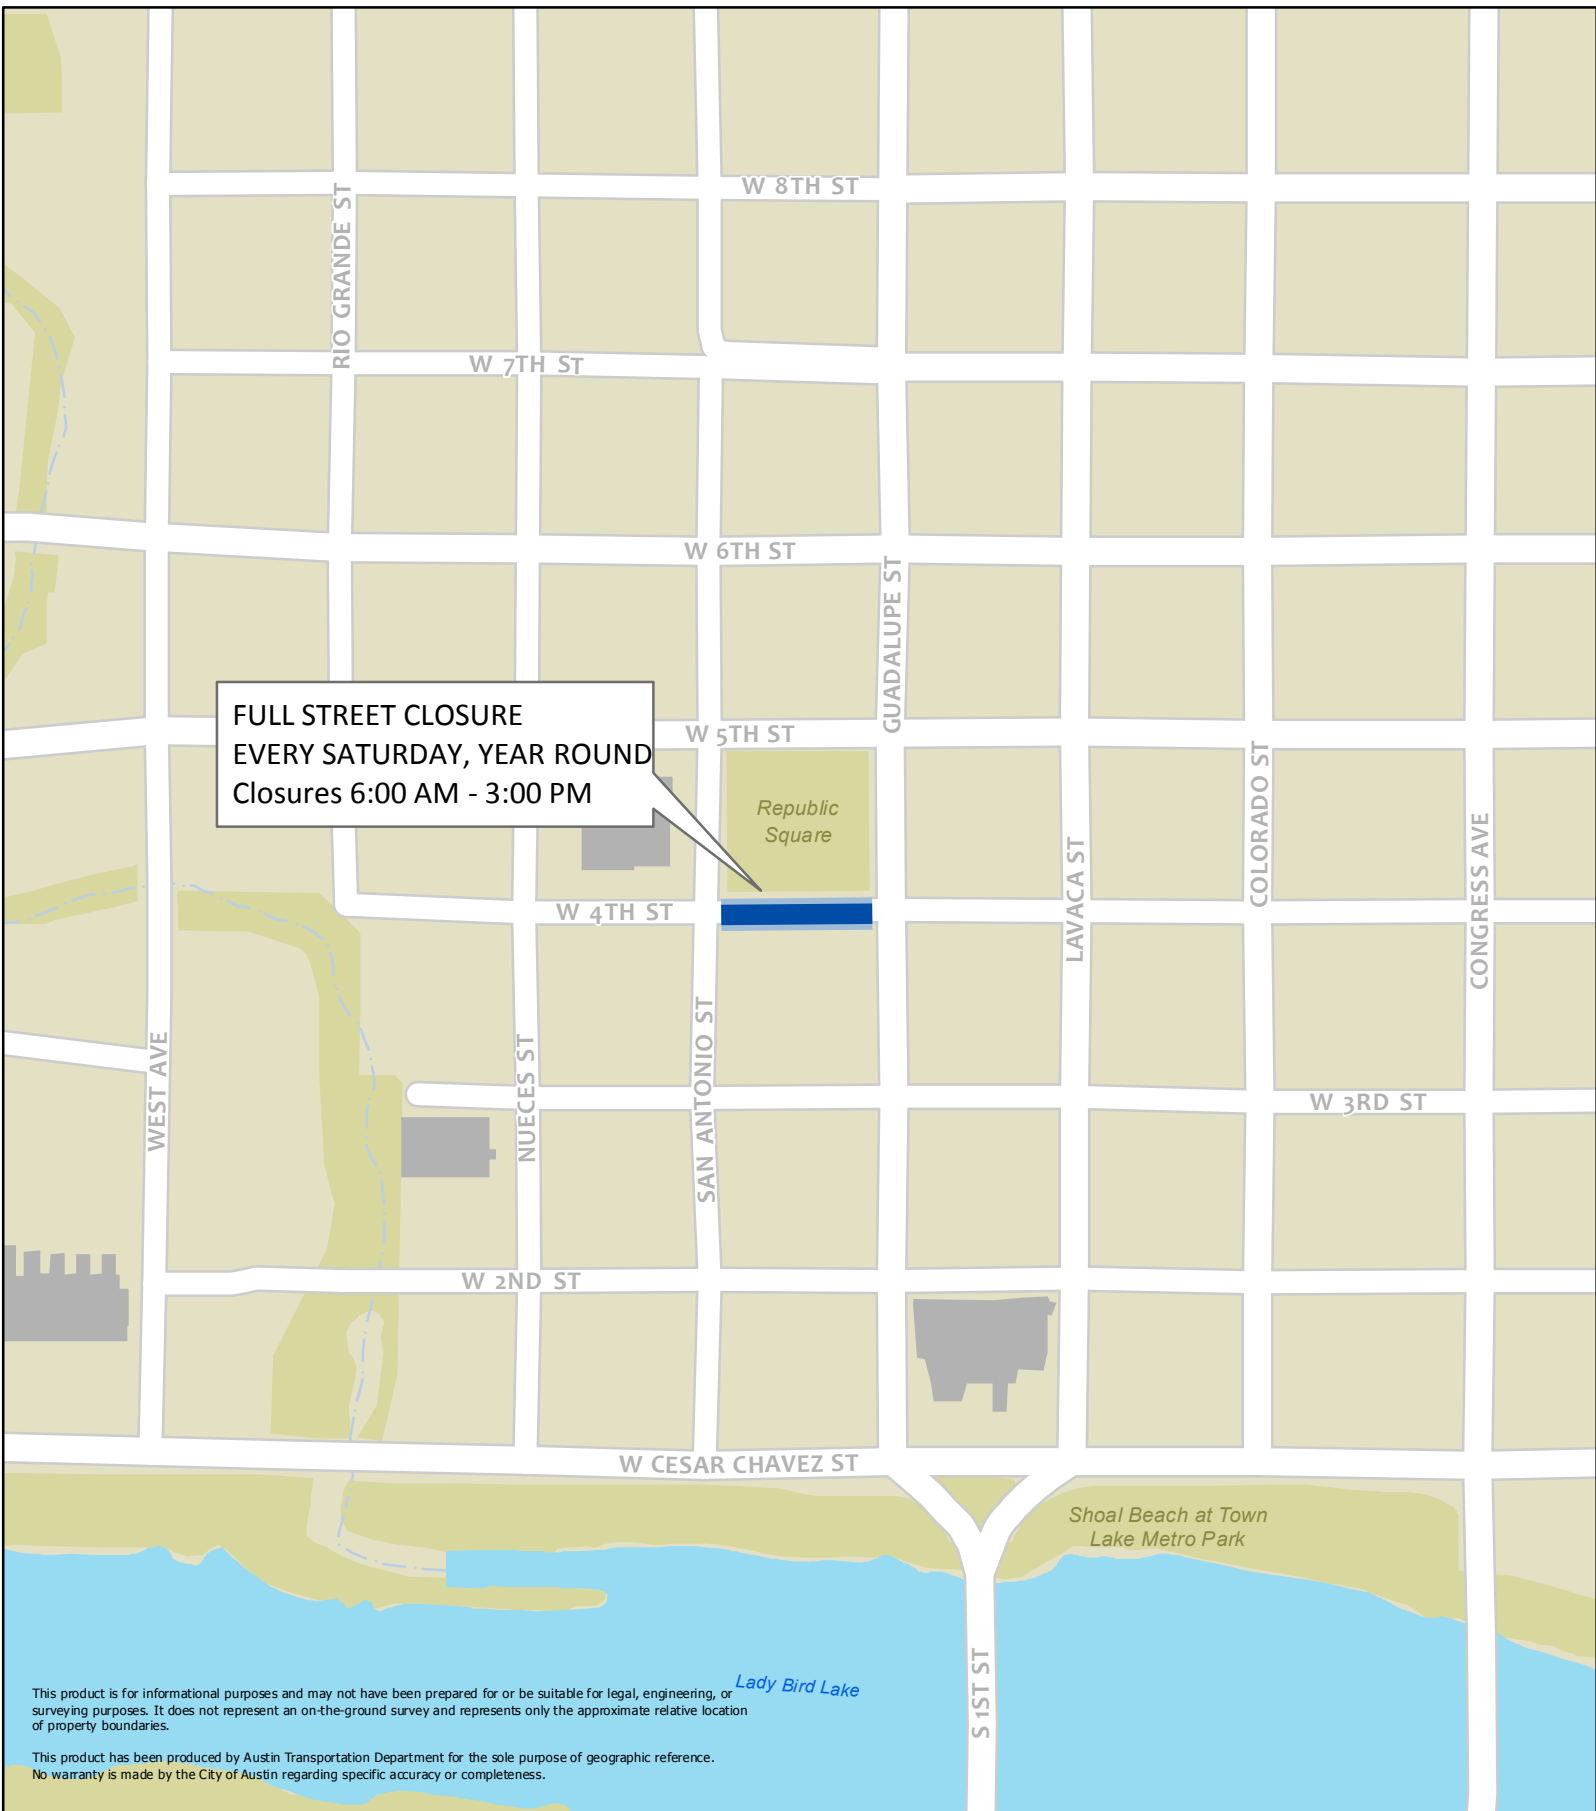

**FULL STREET CLOSURE
EVERY SATURDAY, YEAR ROUND
Closures 6:00 AM - 3:00 PM**

This product is for informational purposes and may not have been prepared for or be suitable for legal, engineering, or surveying purposes. It does not represent an on-the-ground survey and represents only the approximate relative location of property boundaries.

This product has been produced by Austin Transportation Department for the sole purpose of geographic reference. No warranty is made by the City of Austin regarding specific accuracy or completeness.

 FULL CLOSURE