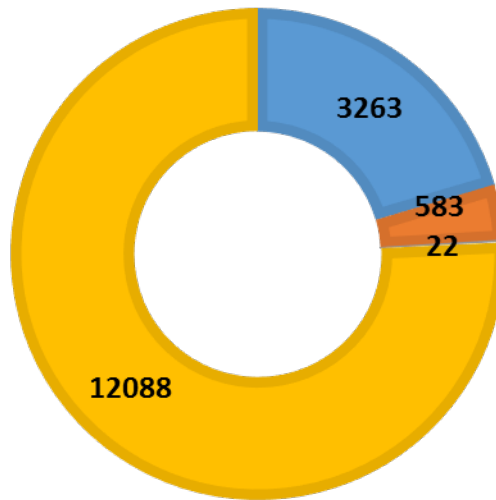

Austin Animal Center Calendar 2016 Intakes

	Neonatal Kitten	Kitten	Adult Cat	Neonatal Puppy	Puppy	Adult Dog	Total
Owner Surrender	75	415	856	88	267	1562	3263
Public Assistance	7	16	116	13	21	410	583
Request for Euthanasia	0	0	7	0	1	14	22
Stray	2067	1352	1650	273	1177	5569	12088
Total	2149	1783	2629	374	1466	7555	15956

Neonatal: 6 weeks & under
Puppy/Kitten: 6 weeks-12 months
Adult: 1 year+