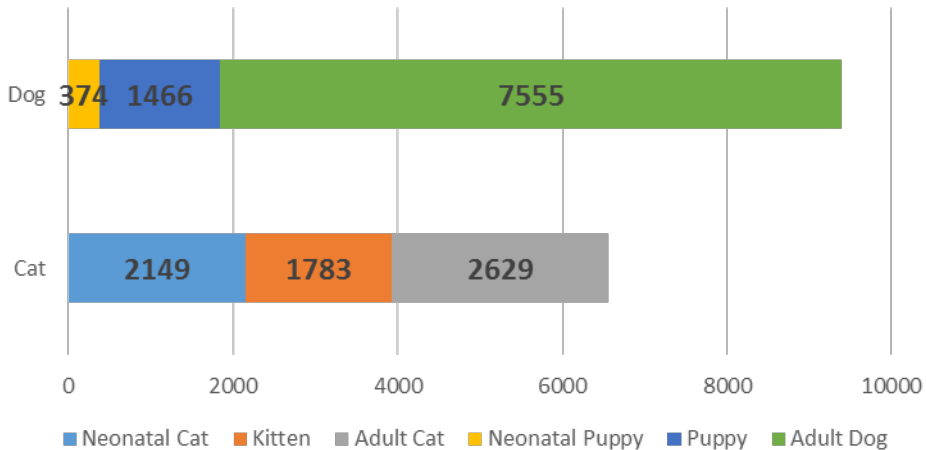

# 2016 Calendar Year Report

Austin Animal Center

The image shows the exterior of the Austin Animal Center. The building features a prominent, large, arched glass facade that reflects the surrounding trees and sky. The name "Austin Animal Center" is printed in blue letters across the middle section of the glass. Below the main glass area, there is a set of double glass doors with a sign that says "INTAKE" and an arrow pointing left. In the foreground, there is a wooden bench with a metal frame on a brick-paved walkway. The scene is captured during the day with clear lighting.

# Austin Animal Center Calendar 2016 Intakes

	Neonatal Kitten	Kitten	Adult Cat	Neonatal Puppy	Puppy	Adult Dog	Total
Owner Surrender	75	415	856	88	267	1562	3263
Public Assistance	7	16	116	13	21	410	583
Request for Euthanasia	0	0	7	0	1	14	22
Stray	2067	1352	1650	273	1177	5569	12088
<b>Total</b>	<b>2149</b>	<b>1783</b>	<b>2629</b>	<b>374</b>	<b>1466</b>	<b>7555</b>	<b>15956</b>

**Neonatal:** 6 weeks & under  
**Puppy/Kitten:** 6 weeks-12 months  
**Adult:** 1 year+

■ Owner Surrender ■ Public Assistance ■ Request for Euthanasia ■ Stray

## Intakes by Age Breakdown