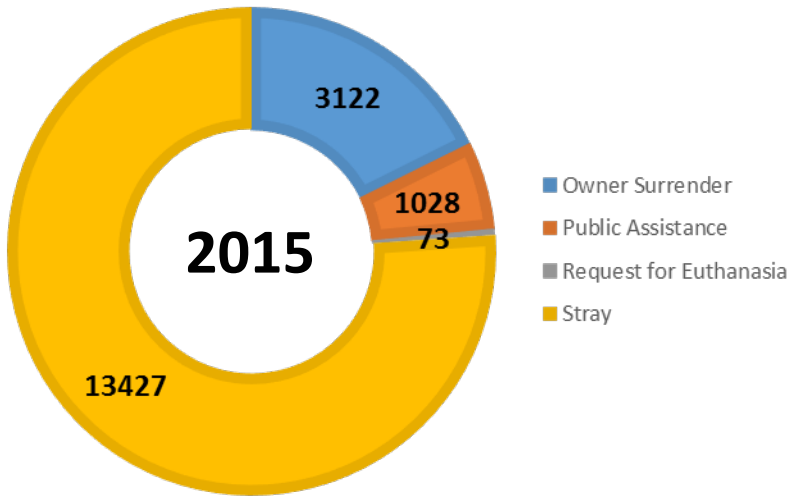

Austin Animal Center Calendar Comparison Intakes

	2015			2016		
	CAT	DOG	TOTAL	CAT	DOG	TOTAL
Owner Surrender	1247	1875	3122	1346	1917	3263
Public Assistance	130	989	1028	139	444	583
Request for Euthanasia	14	59	73	7	15	22
Stray	6034	7393	13427	5069	7019	12088
Total	7445	10225	17700	6561	9395	15956