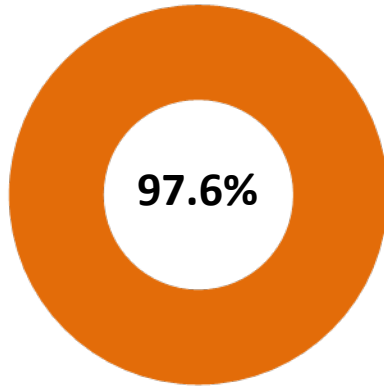

**Outcomes by Animal Type**

# Austin Animal Center Calendar 2016 Live Outcomes

Cat

Dog

Total