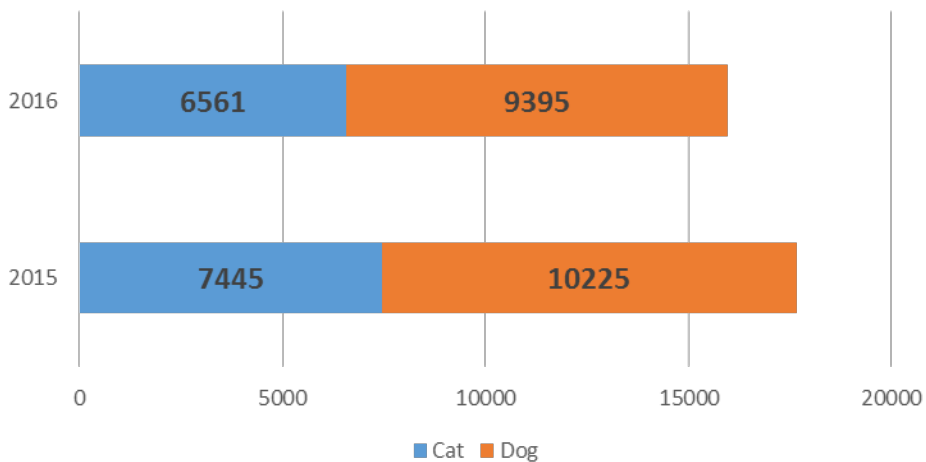

**Neonatal:** 6 weeks & under  
**Puppy/Kitten:** 6 weeks-12 months  
**Adult:** 1 year+

■ Owner Surrender ■ Public Assistance ■ Request for Euthanasia ■ Stray

## Intakes by Age Breakdown

# Austin Animal Center Calendar Comparison Intakes

	2015			2016		
	CAT	DOG	TOTAL	CAT	DOG	TOTAL
Owner Surrender	1247	1875	3122	1346	1917	3263
Public Assistance	130	989	1028	139	444	583
Request for Euthanasia	14	59	73	7	15	22
Stray	6034	7393	13427	5069	7019	12088
<b>Total</b>	<b>7445</b>	<b>10225</b>	<b>17700</b>	<b>6561</b>	<b>9395</b>	<b>15956</b>

## Intakes by Animal Type