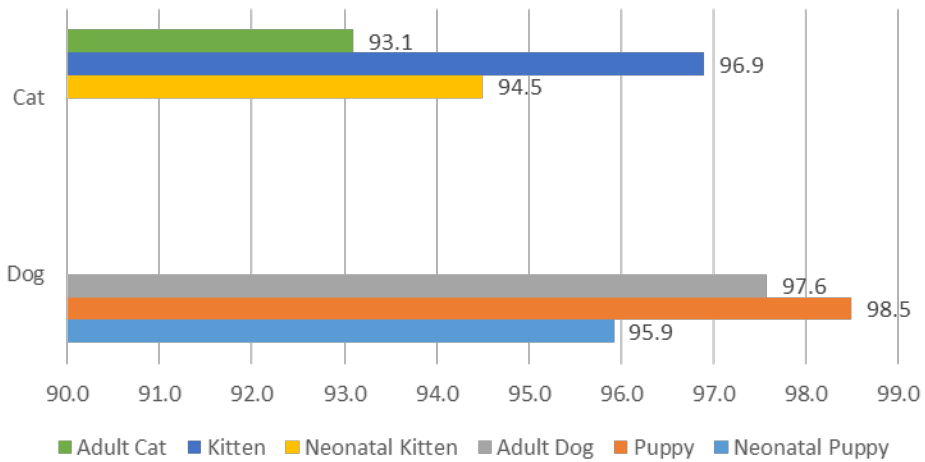

**Outcomes by Animal Type**

# Austin Animal Center Calendar 2016 Live Outcomes

Cat

Dog

Total

## Live Release Rates by Age Breakdown