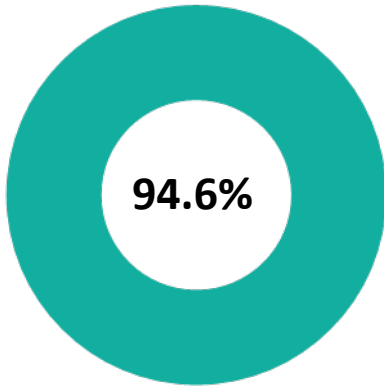

Austin Animal Center Calendar 2016 Live Outcomes

Cat