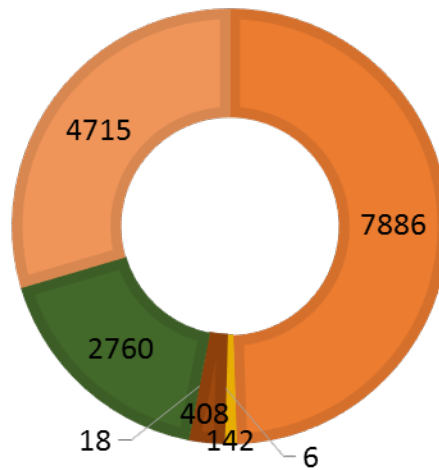

Austin Animal Center Calendar 2016 Outcomes

	Neonatal Kitten	Kitten	Adult Cat	Neonatal Puppy	Puppy	Adult Dog	Total
Adoption	801	1294	1000	197	977	3615	7886
Died	56	14	31	13	8	20	142
Disposal	1	0	2	0	1	2	6
Euthanized	55	36	144	3	13	157	408
Missing	6	4	4	0	0	4	18
Return to Owner	0	19	243	8	101	2389	2760
Transfer	1240	396	1187	171	361	1360	4715
Total	2159	1763	2611	392	1461	7549	15935

■ Adoption
■ Died
■ Disposal
■ Euthanized
■ Missing
■ Return to Owner
■ Transfer