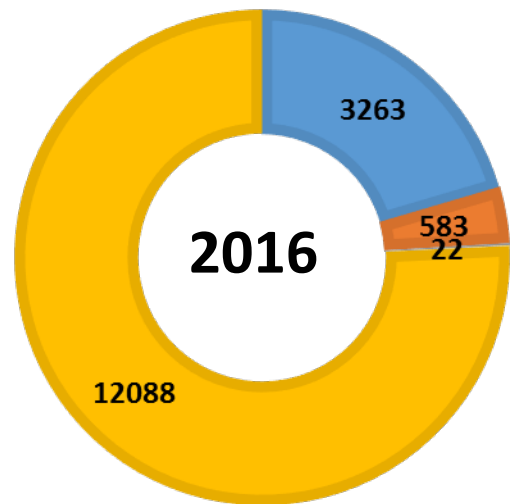

Austin Animal Center Calendar Comparison Intakes

	2015			2016		
	CAT	DOG	TOTAL	CAT	DOG	TOTAL
Owner Surrender	1247	1875	3122	1346	1917	3263
Public Assistance	130	989	1028	139	444	583
Request for Euthanasia	14	59	73	7	15	22
Stray	6034	7393	13427	5069	7019	12088
Total	7445	10225	17700	6561	9395	15956