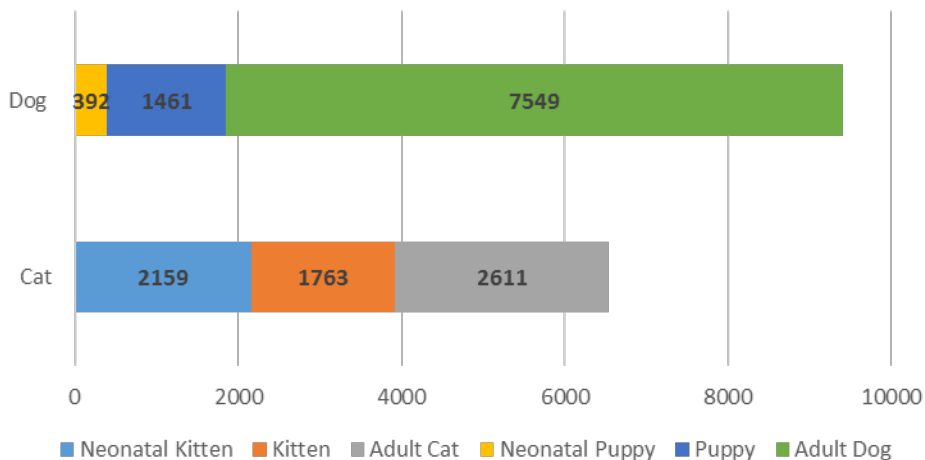

Outcomes by Age Breakdown

■ Neonatal Kitten
■ Kitten
■ Adult Cat
■ Neonatal Puppy
■ Puppy
■ Adult Dog