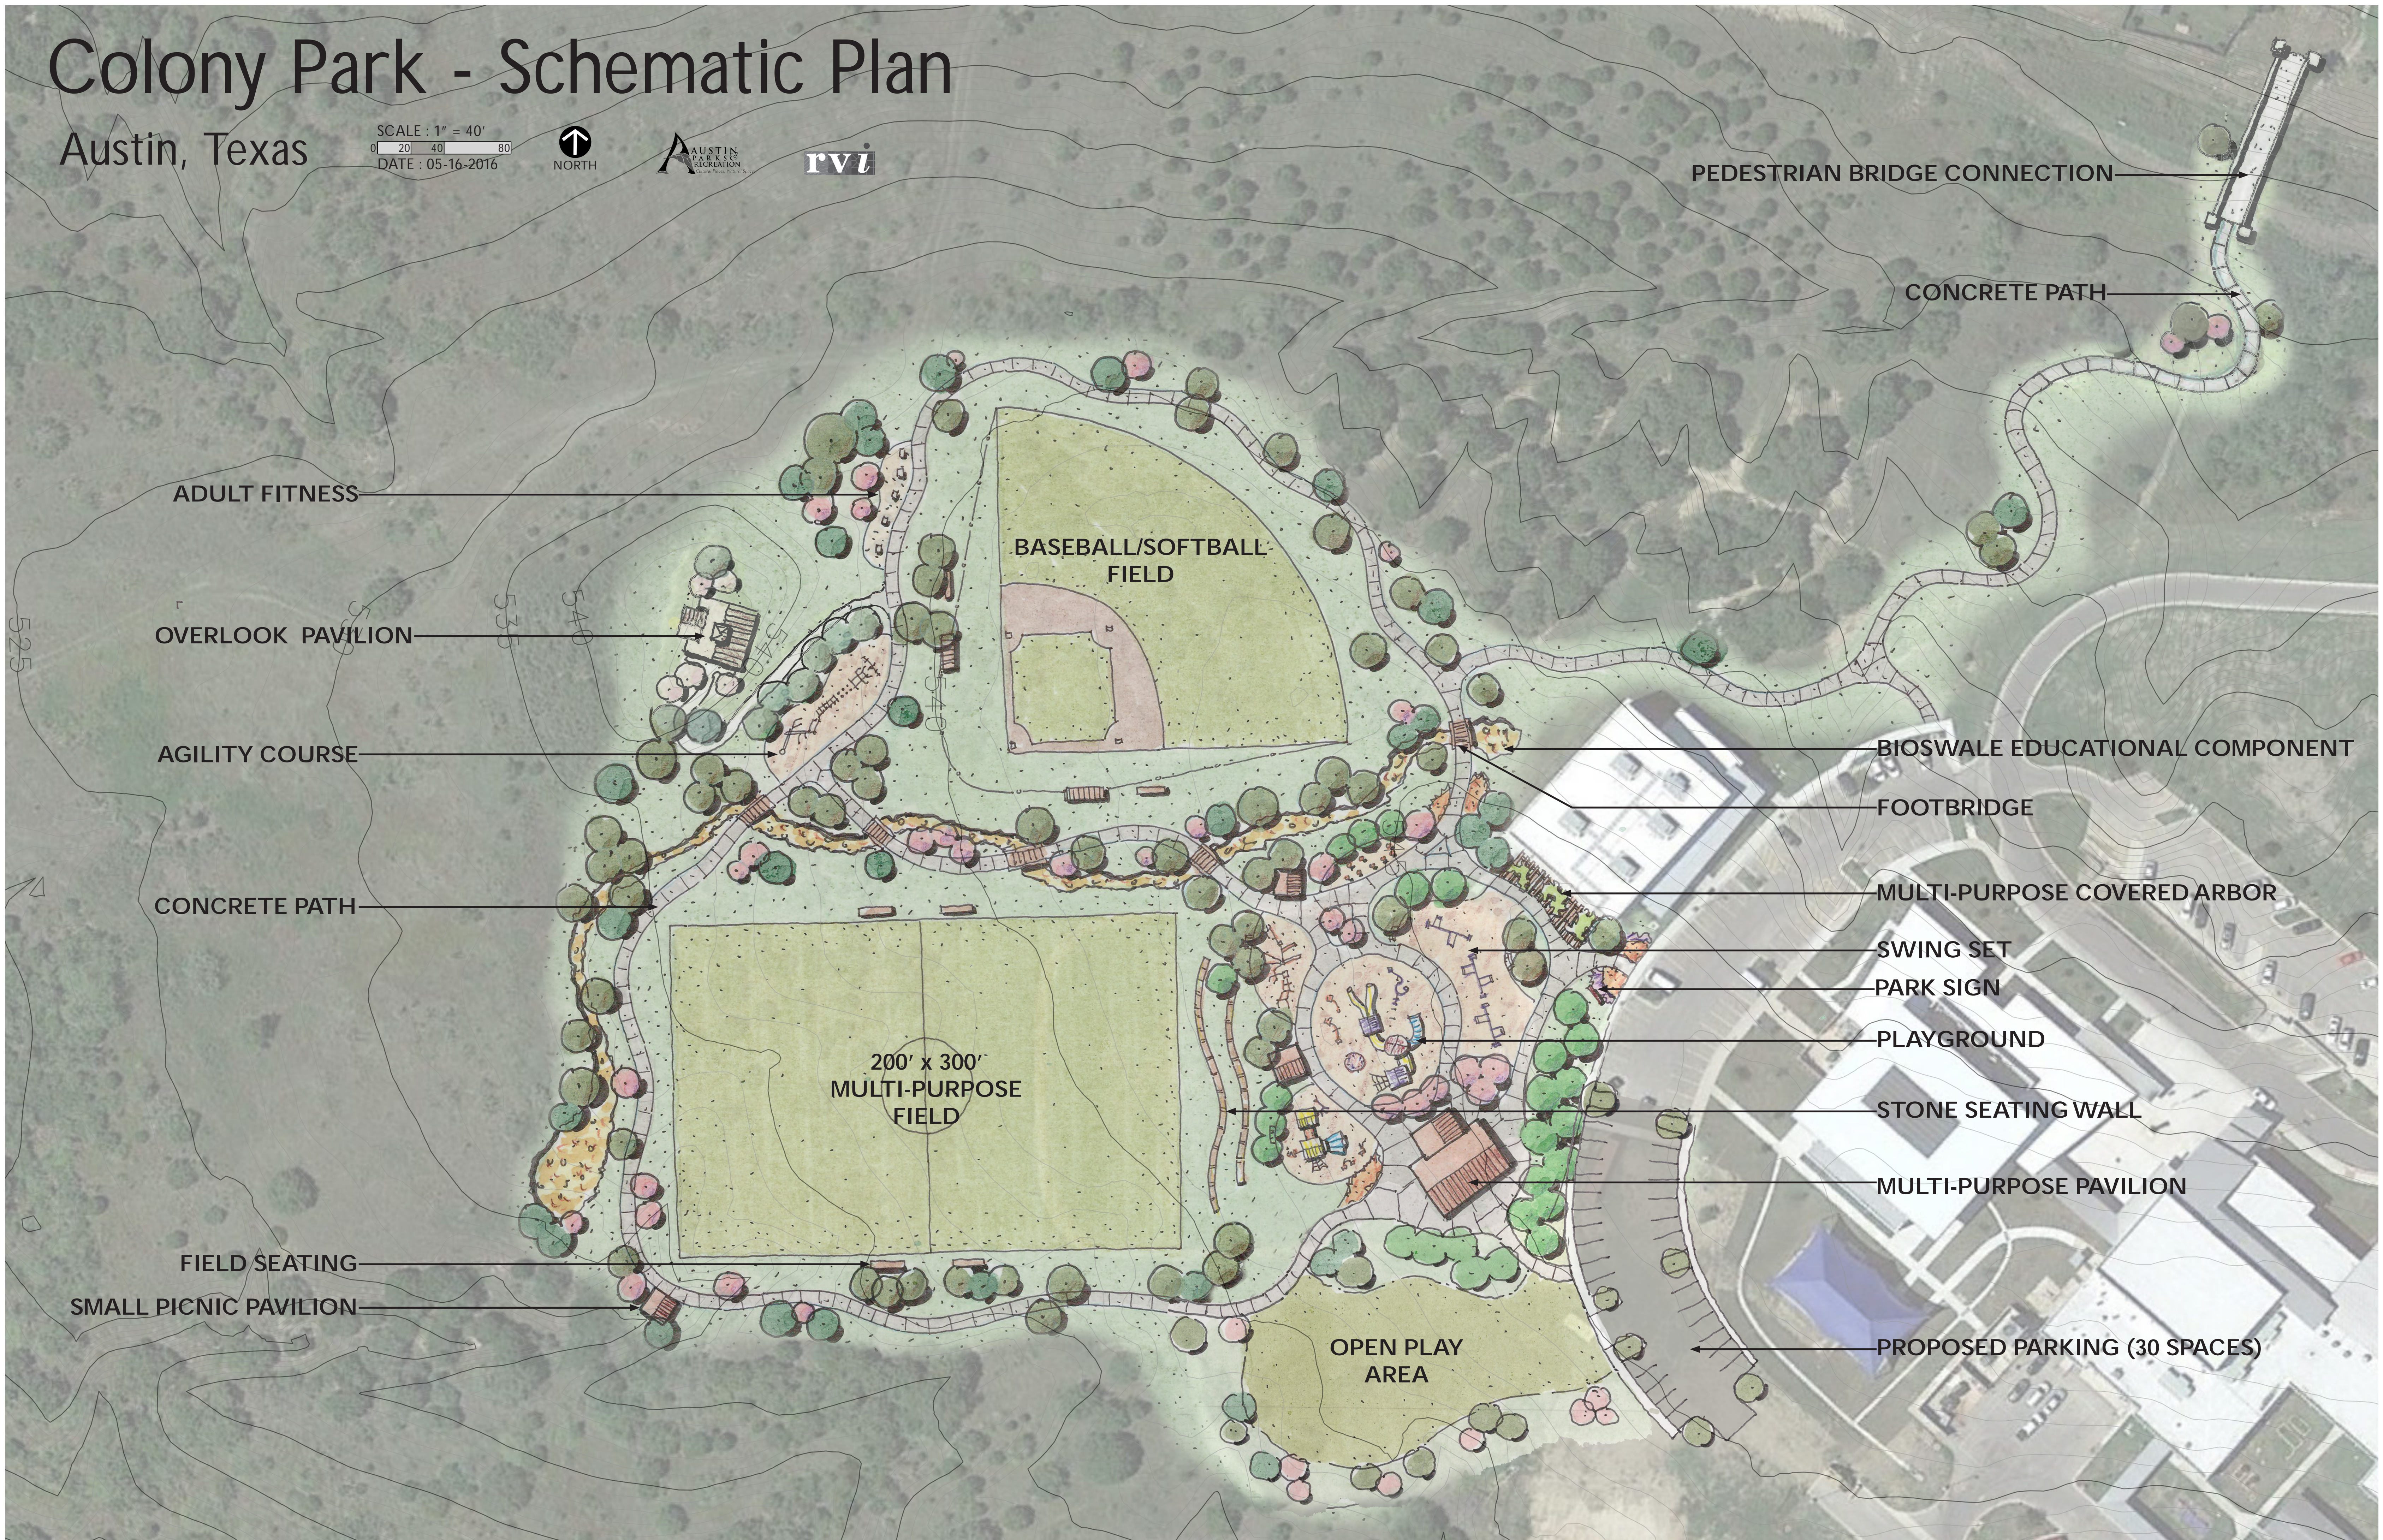

Colony Park - Schematic Plan

Austin, Texas

SCALE : 1" = 40'
0 20 40 80
DATE : 05-16-2016

rvi

PEDESTRIAN BRIDGE CONNECTION

CONCRETE PATH

ADULT FITNESS

OVERLOOK PAVILION

AGILITY COURSE

CONCRETE PATH

FIELD SEATING

SMALL PICNIC PAVILION

BASEBALL/SOFTBALL FIELD

200' x 300'
MULTI-PURPOSE FIELD

OPEN PLAY AREA

BIOSWALE EDUCATIONAL COMPONENT

FOOTBRIDGE

MULTI-PURPOSE COVERED ARBOR

SWING SET

PARK SIGN

PLAYGROUND

STONE SEATING WALL

MULTI-PURPOSE PAVILION

PROPOSED PARKING (30 SPACES)