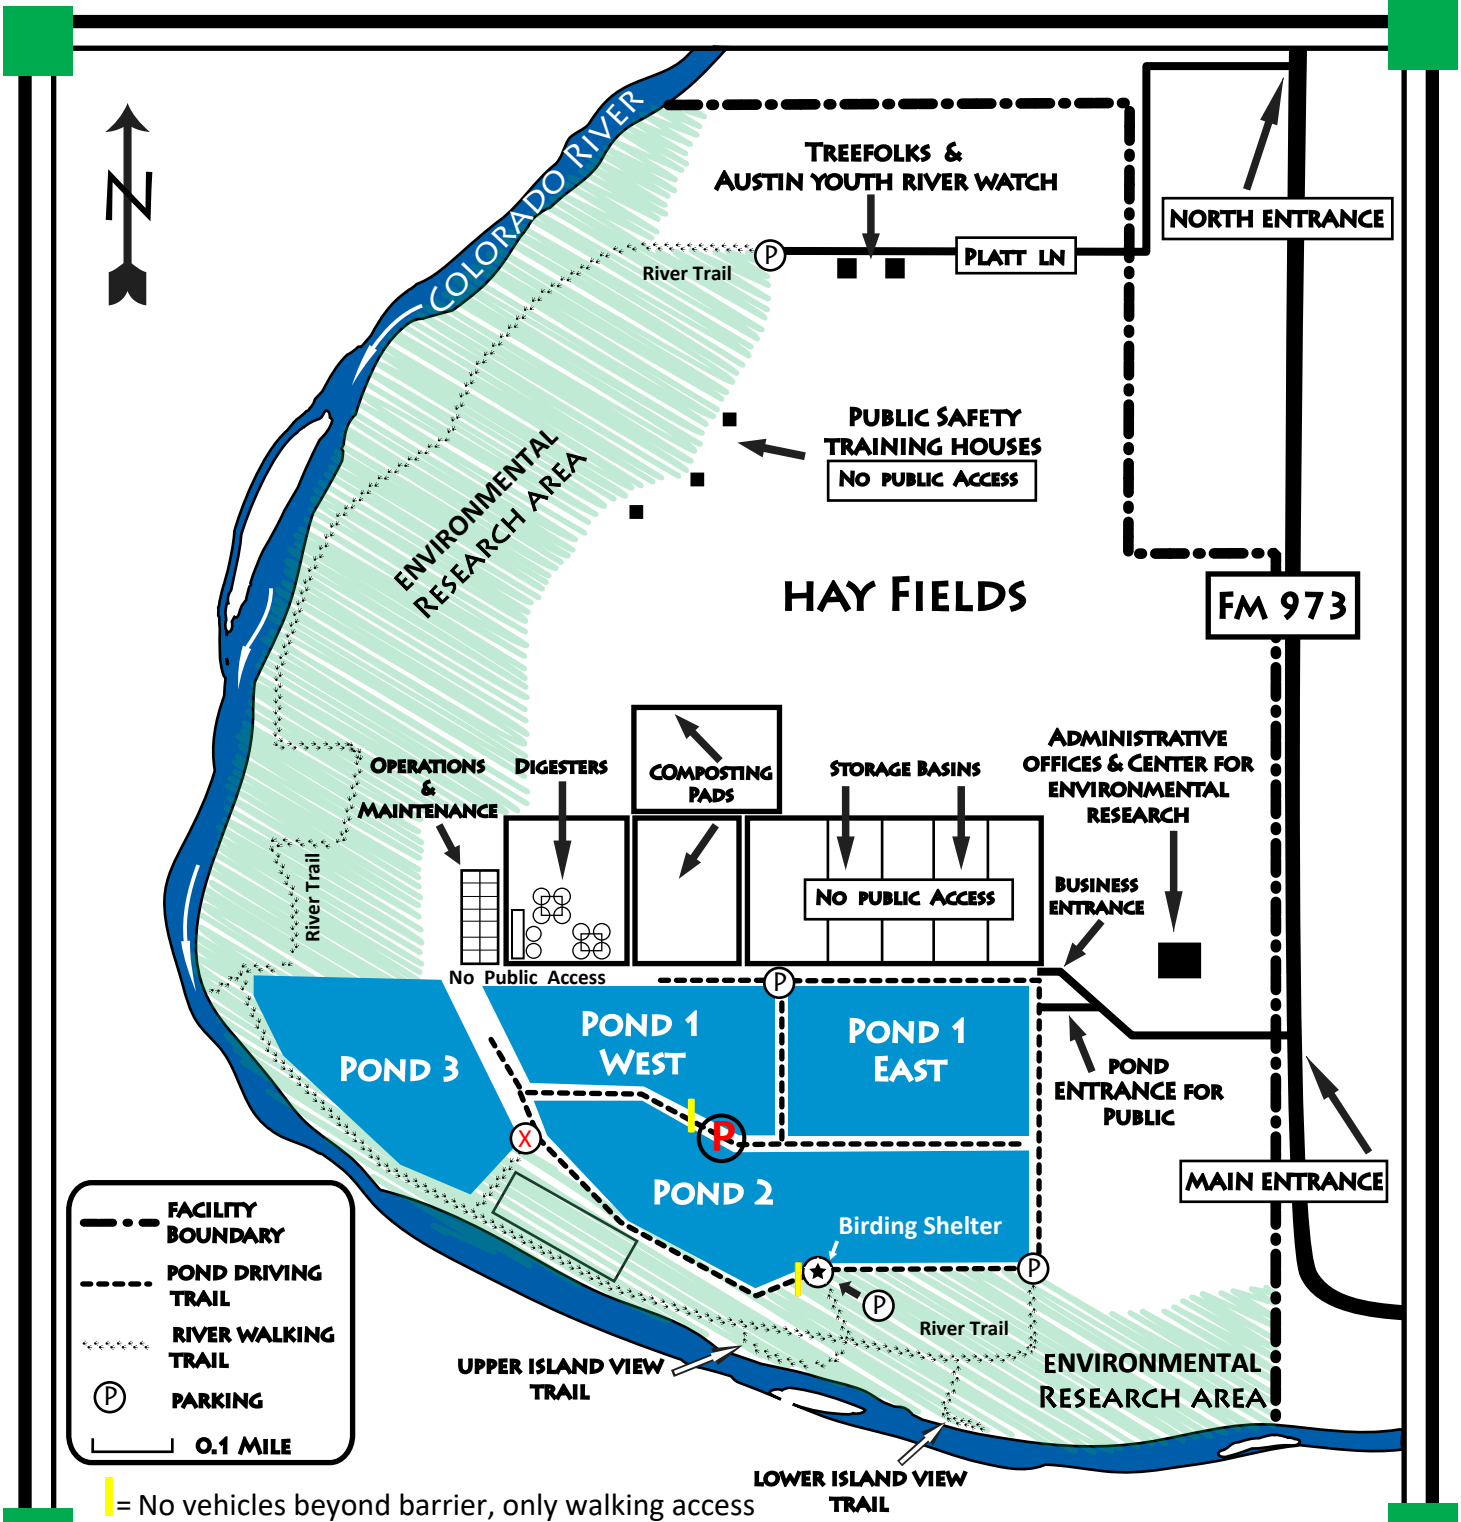

HORNSBY BEND BIOSOLIDS MANAGEMENT PLANT

FACILITY OPEN TO THE PUBLIC **6am - 9pm** EVERY DAY OF THE WEEK
2210 SOUTH FM 973, AUSTIN, TEXAS 78725

X = No vehicles beyond barrier, only walking access

For more information contact Kevin.Anderson@austintexas.gov

PUBLIC RESTROOMS IN THE CENTER FOR ENVIRONMENTAL RESEARCH

Dillo Dirt and Hornsby Bend Plant - www.austintexas.gov/water
 Center for Environmental Research [CER] - www.austintexas.gov/cer
 CER Hornsby Bend Bird Observatory program - www.hornsbybend.org