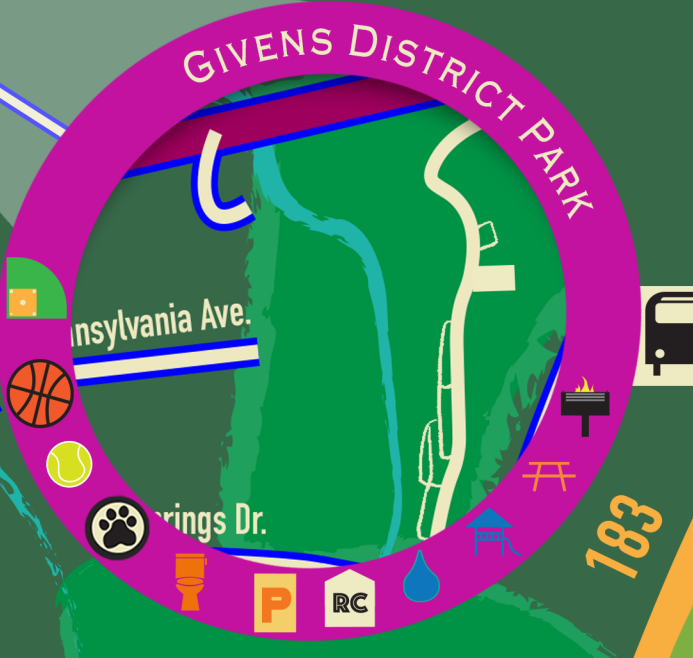

MY AUSTIN PARKS GUIDE

AN AUSTIN PARKS AND RECREATION GUIDE TO AUSTIN PARKS AND THEIR AMENITIES.

CENTRAL AUSTIN PARK AMENITIES

330
493
2
485

485
2

6

4

322

17

217

ALL AMENITIES IN ORANGE ARE ALSO ADA ACCESSIBLE.

	TRAILS		ADA TRAILS
	PUBLIC BATHROOM		ADA BATHROOM
	PARKING		ADA PARKING
	PICNIC TABLES		ADA PICNIC TABLES
	POOL		
	GRILL		
	MULTI-PURPOSE FIELD		
	SOFTBALL/ BASEBALL FIELD		
	VOLLEYBALL COURT		
	TENNIS COURT		
	BASKETBALL COURT		
	DISC GOLF		
	PLAYGROUND		
	NATURE PLAY		
	PET FRIENDLY		
	RECREATION CENTER		
	FITNESS STATIONS		
	SKATE PARK		
	WATER FOUNTAIN		
	BIKE FRIENDLY		
	SIDEWALKS		
	BUS ROUTE		

*TO FIND MORE PARK AMENITIES IN YOUR AREA VISIT [HTTPS://WWW.AUSTINTEXAS.GOV/PAGE/PARK-DIRECTORY](https://www.austintexas.gov/page/park-directory)