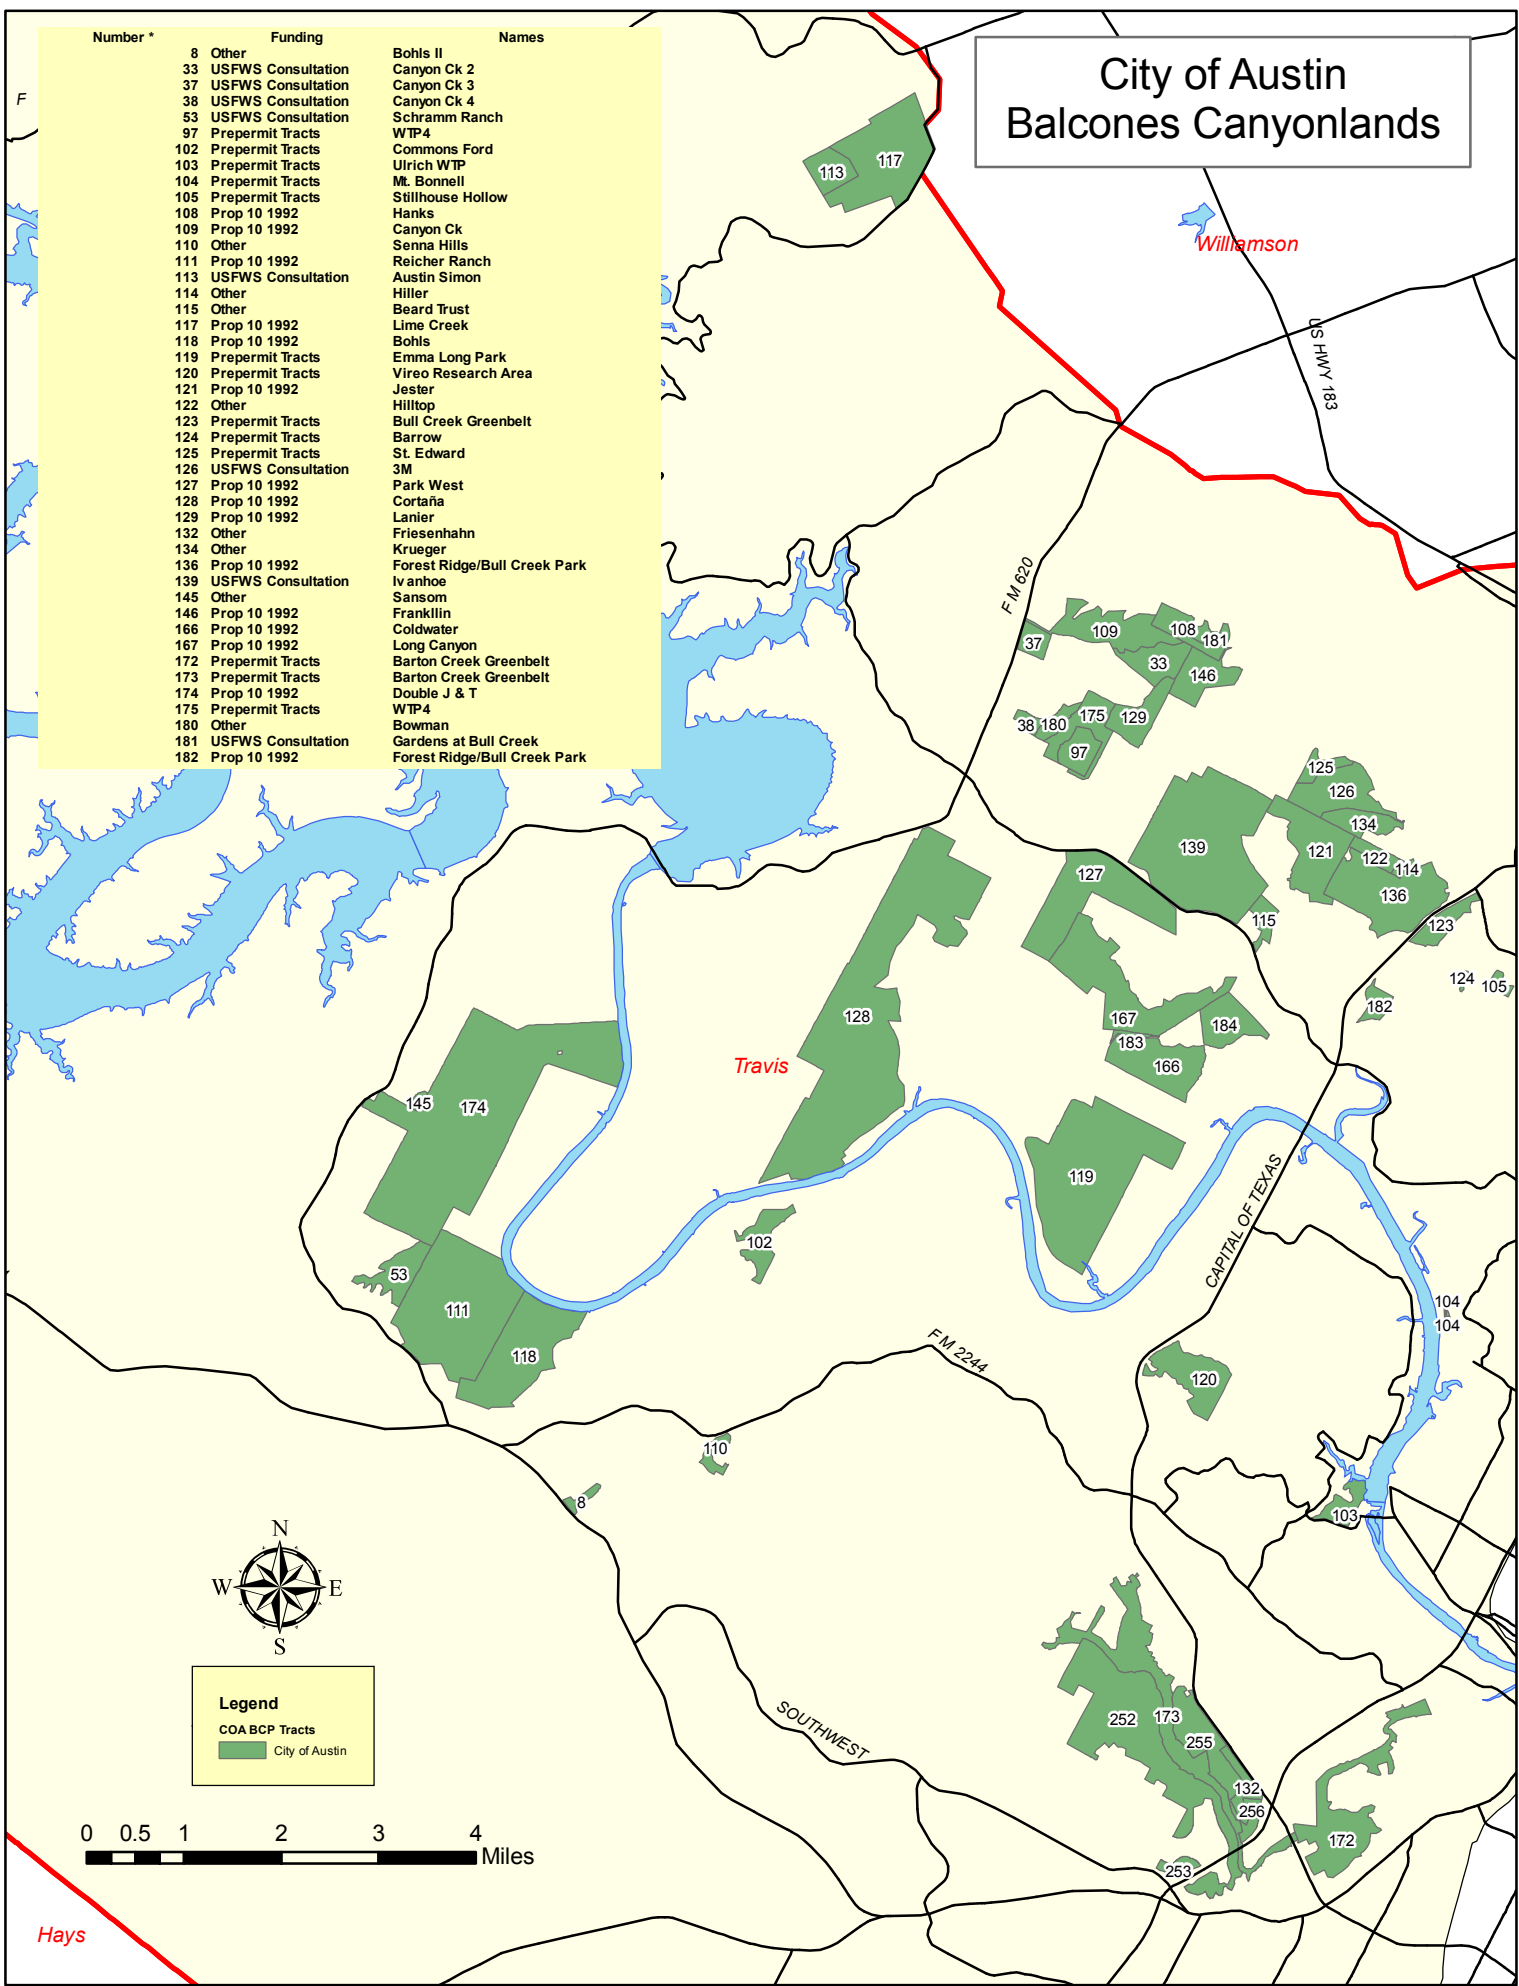

City of Austin Balcones Canyonlands

Number *	Funding	Names
8	Other	Bohls II
33	USFWS Consultation	Canyon Ck 2
37	USFWS Consultation	Canyon Ck 3
38	USFWS Consultation	Canyon Ck 4
53	USFWS Consultation	Schramm Ranch
97	Prepermit Tracts	WTP4
102	Prepermit Tracts	Commons Ford
103	Prepermit Tracts	Ulrich WTP
104	Prepermit Tracts	Mt. Bonnell
105	Prepermit Tracts	Stillhouse Hollow
108	Prop 10 1992	Hanks
109	Prop 10 1992	Canyon Ck
110	Other	Senna Hills
111	Prop 10 1992	Reicher Ranch
113	USFWS Consultation	Austin Simon
114	Other	Hiller
115	Other	Beard Trust
117	Prop 10 1992	Lime Creek
118	Prop 10 1992	Bohls
119	Prepermit Tracts	Emma Long Park
120	Prepermit Tracts	Vireo Research Area
121	Prop 10 1992	Jester
122	Other	Hilltop
123	Prepermit Tracts	Bull Creek Greenbelt
124	Prepermit Tracts	Barrow
125	Prepermit Tracts	St. Edward
126	USFWS Consultation	3M
127	Prop 10 1992	Park West
128	Prop 10 1992	Cortaña
129	Prop 10 1992	Lanier
132	Other	Friesenhahn
134	Other	Krueger
136	Prop 10 1992	Forest Ridge/Bull Creek Park
139	USFWS Consultation	Ivanhoe
145	Other	Sansom
146	Prop 10 1992	Franklin
166	Prop 10 1992	Coldwater
167	Prop 10 1992	Long Canyon
172	Prepermit Tracts	Barton Creek Greenbelt
173	Prepermit Tracts	Barton Creek Greenbelt
174	Prop 10 1992	Double J & T
175	Prepermit Tracts	WTP4
180	Other	Bowman
181	USFWS Consultation	Gardens at Bull Creek
182	Prop 10 1992	Forest Ridge/Bull Creek Park

Legend
 COA BCP Tracts
 City of Austin

Hays