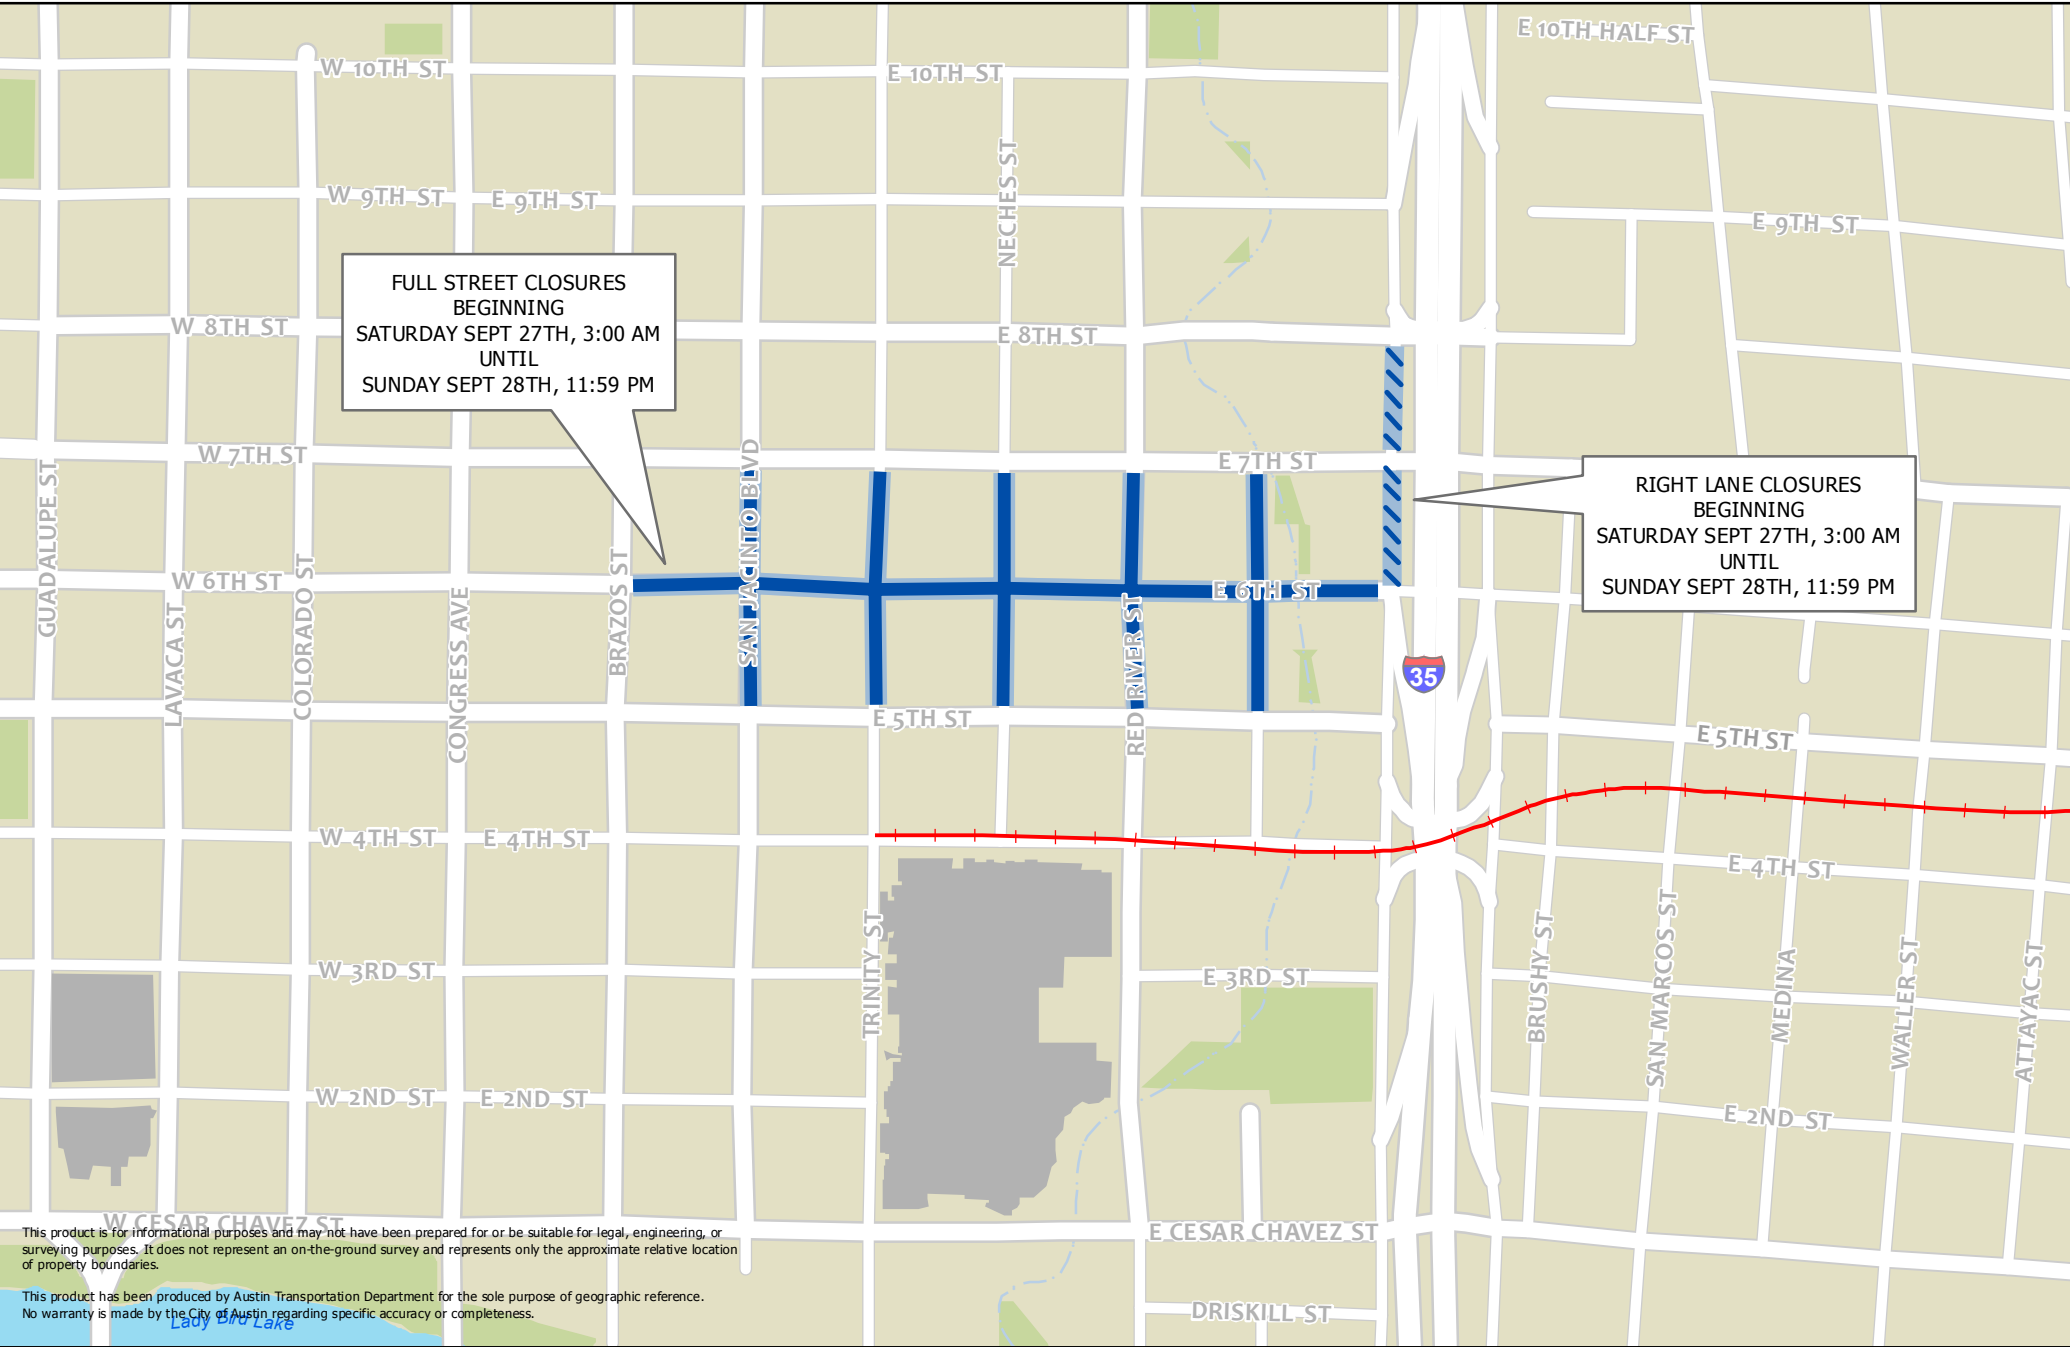

FULL STREET CLOSURES
 BEGINNING
 SATURDAY SEPT 27TH, 3:00 AM
 UNTIL
 SUNDAY SEPT 28TH, 11:59 PM

RIGHT LANE CLOSURES
 BEGINNING
 SATURDAY SEPT 27TH, 3:00 AM
 UNTIL
 SUNDAY SEPT 28TH, 11:59 PM

This product is for informational purposes and may not have been prepared for or be suitable for legal, engineering, or surveying purposes. It does not represent an on-the-ground survey and represents only the approximate relative location of property boundaries.

This product has been produced by Austin Transportation Department for the sole purpose of geographic reference. No warranty is made by the City of Austin regarding specific accuracy or completeness.

-  FULL CLOSURE
-  PARTIAL CLOSURE
-  METRO RAIL

EVENT TIMES:
SEPT 27: 11:00 AM - 10:00 PM
SEPT 28: 11:00 AM - 8:00 PM

City of Austin, Austin Center for Events
PECAN STREET FESTIVAL
FALL 2014
 September 27th - 28th, 2014

Please consider using alternate forms of transportation to and from the event.

Plotted: 09/22/14