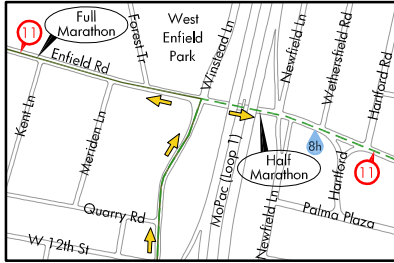

February 17, 2013

- Marathon Route
- Half Marathon Route
- Runner Direction
- Mile Marker
- Water Stop

Mile 11 Detail

Mile 2 Detail

Start Line Detail

Finish Line Detail

USATF Certified Course:
 Marathon - TX10177ETM
 Half Marathon - TX10171ETM
www.YourAustinMarathon.com