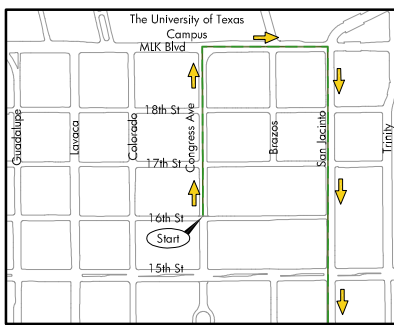

February 17, 2013

- Marathon Route
- Half Marathon Route
- Runner Direction
- Mile Marker
- Water Stop

Mile 11 Detail

Mile 2 Detail

Start Line Detail

Finish Line Detail

USATF Certified Course:
 Marathon - TX10177ETM
 Half Marathon - TX10171ETM
www.YourAustinMarathon.com