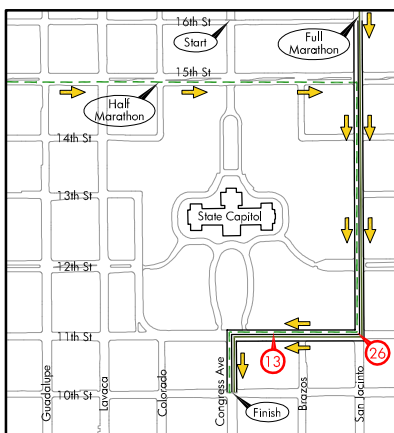

February 17, 2013

- Marathon Route
- Half Marathon Route
- Runner Direction
- Mile Marker
- Water Stop

Mile 11 Detail

Mile 2 Detail

Start Line Detail

Finish Line Detail

USATF Certified Course:
 Marathon - TX10177ETM
 Half Marathon - TX10171ETM
www.YourAustinMarathon.com