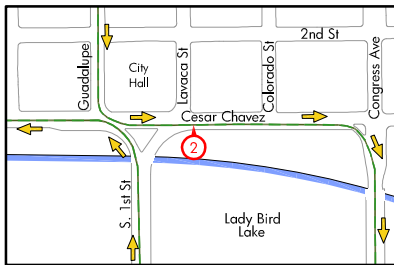

February 17, 2013

- Marathon Route
- Half Marathon Route
- Runner Direction
- Mile Marker
- Water Stop

Mile 11 Detail

Mile 2 Detail

Start Line Detail

Finish Line Detail

USATF Certified Course:
 Marathon - TX10177ETM
 Half Marathon - TX10171ETM
www.YourAustinMarathon.com