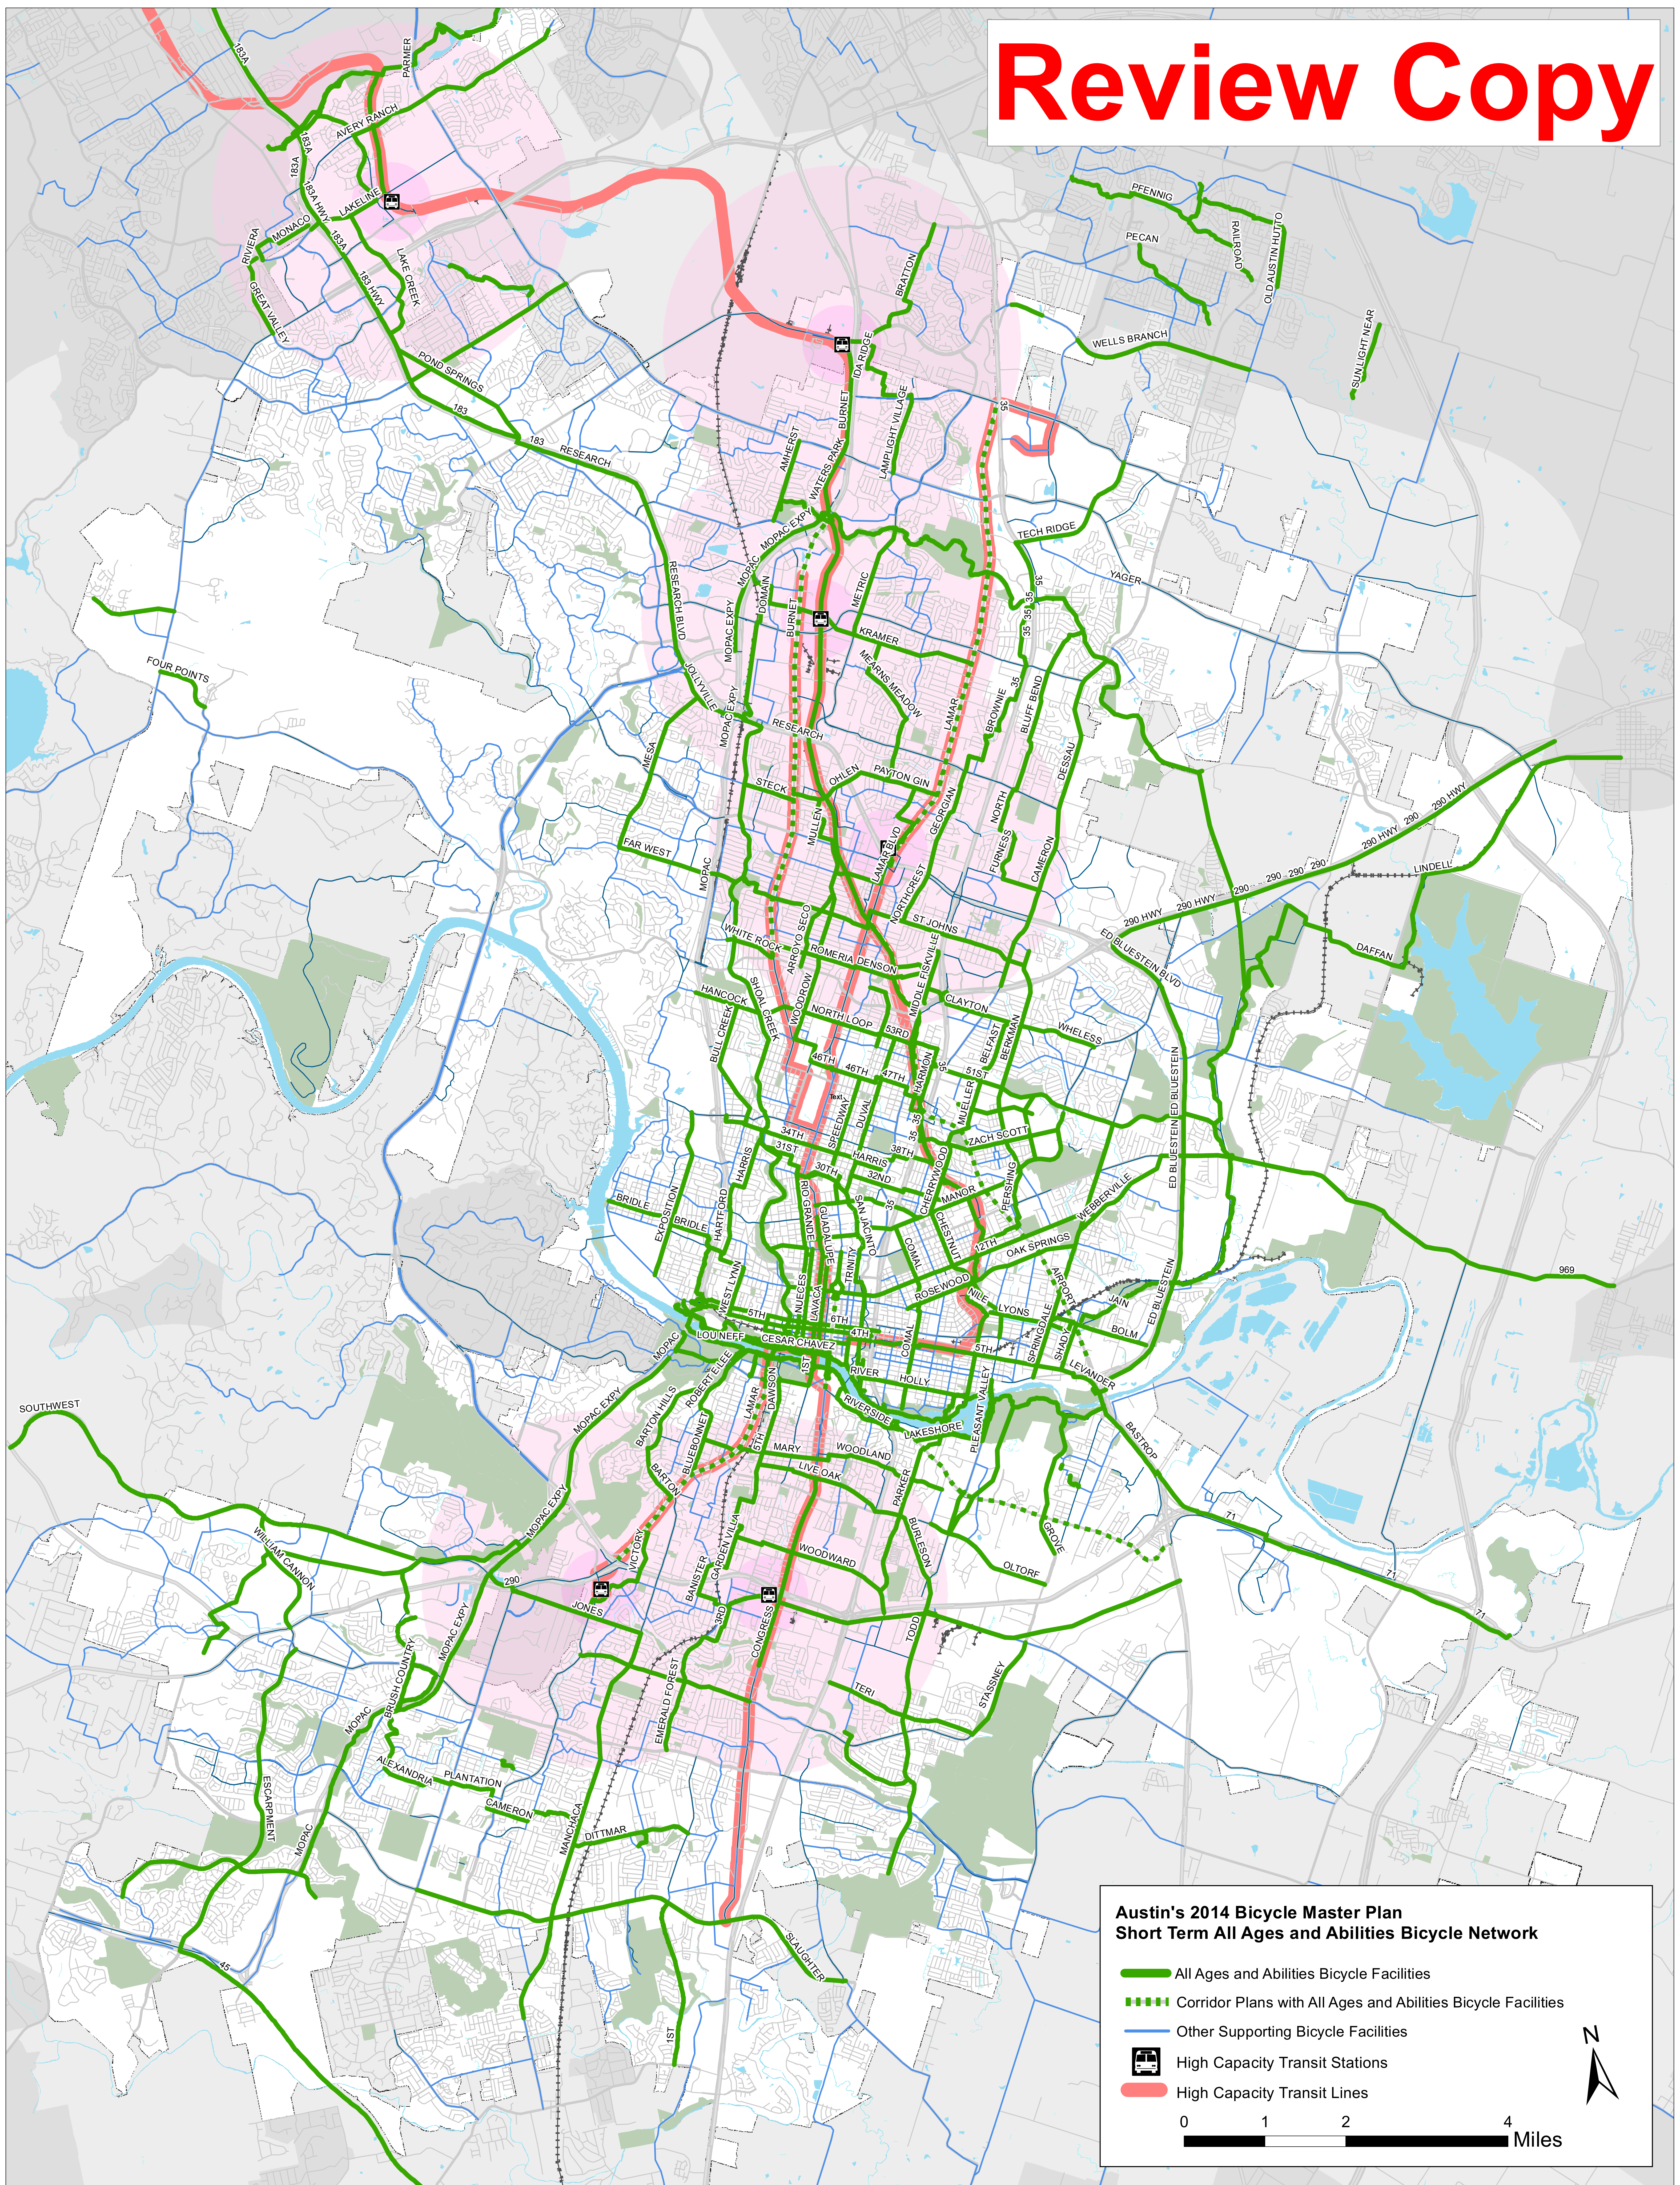

Review Copy

Austin's 2014 Bicycle Master Plan
Short Term All Ages and Abilities Bicycle Network

- All Ages and Abilities Bicycle Facilities
- - - Corridor Plans with All Ages and Abilities Bicycle Facilities
- Other Supporting Bicycle Facilities
- 🚏 High Capacity Transit Stations
- High Capacity Transit Lines

0 1 2 4 Miles