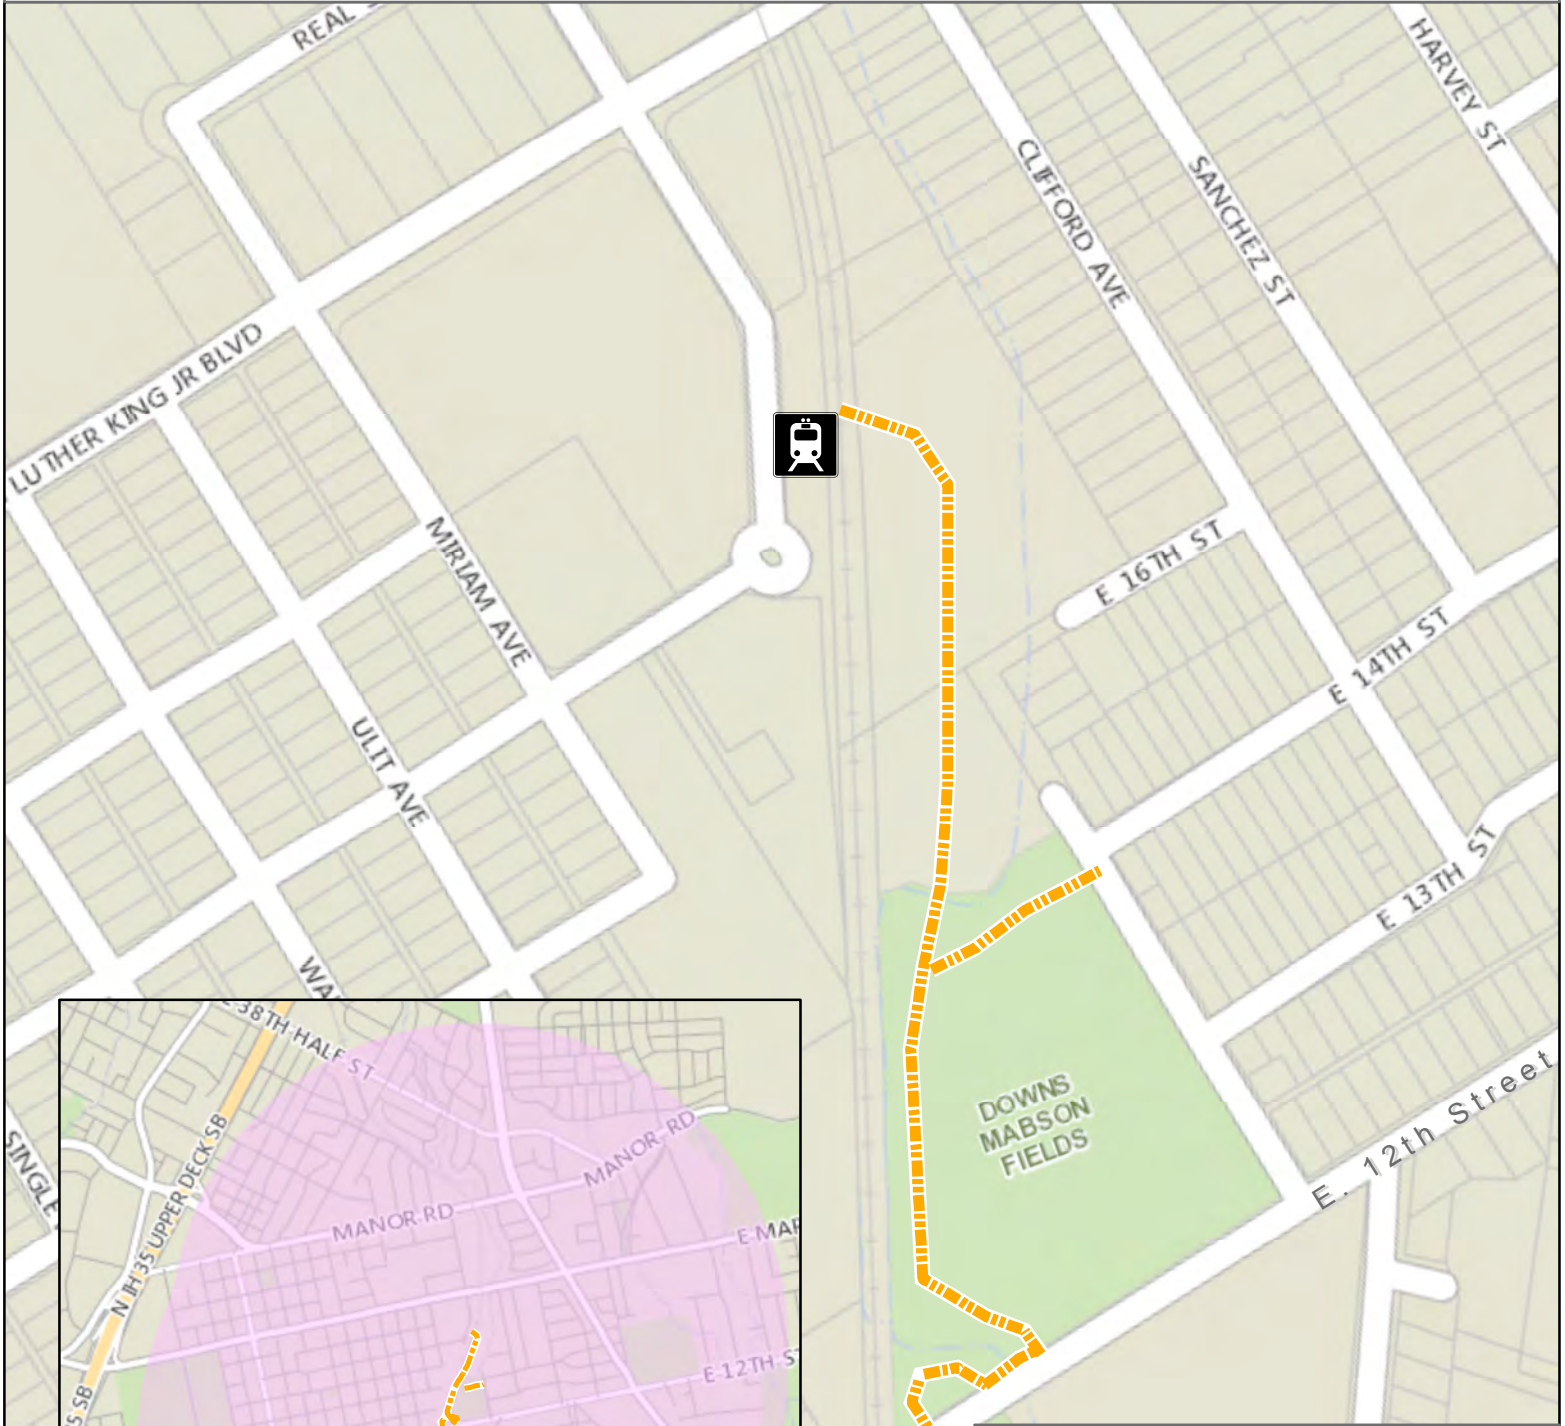

UPPER BOGGY CREEK TRAIL: 12TH STREET TO MLK STATION

LOCATION MAP

Legend

-  Upper Boggy Creek Trail
-  MLK Train Station
-  1 Mile (5 min. bike, 20 min. walk) from Upper Boggy Creek Trail

0 0.05 0.1
Miles

This product is for informational purposes and was not prepared for legal, engineering, or surveying purposes. It does not represent an on-the-ground survey and represents only the approximate relative location of property boundaries. This product has been produced by the Public Works Department on June 29, 2015 for the sole purpose of geographic reference. No warranty is made by the City of Austin regarding specific accuracy or completeness.