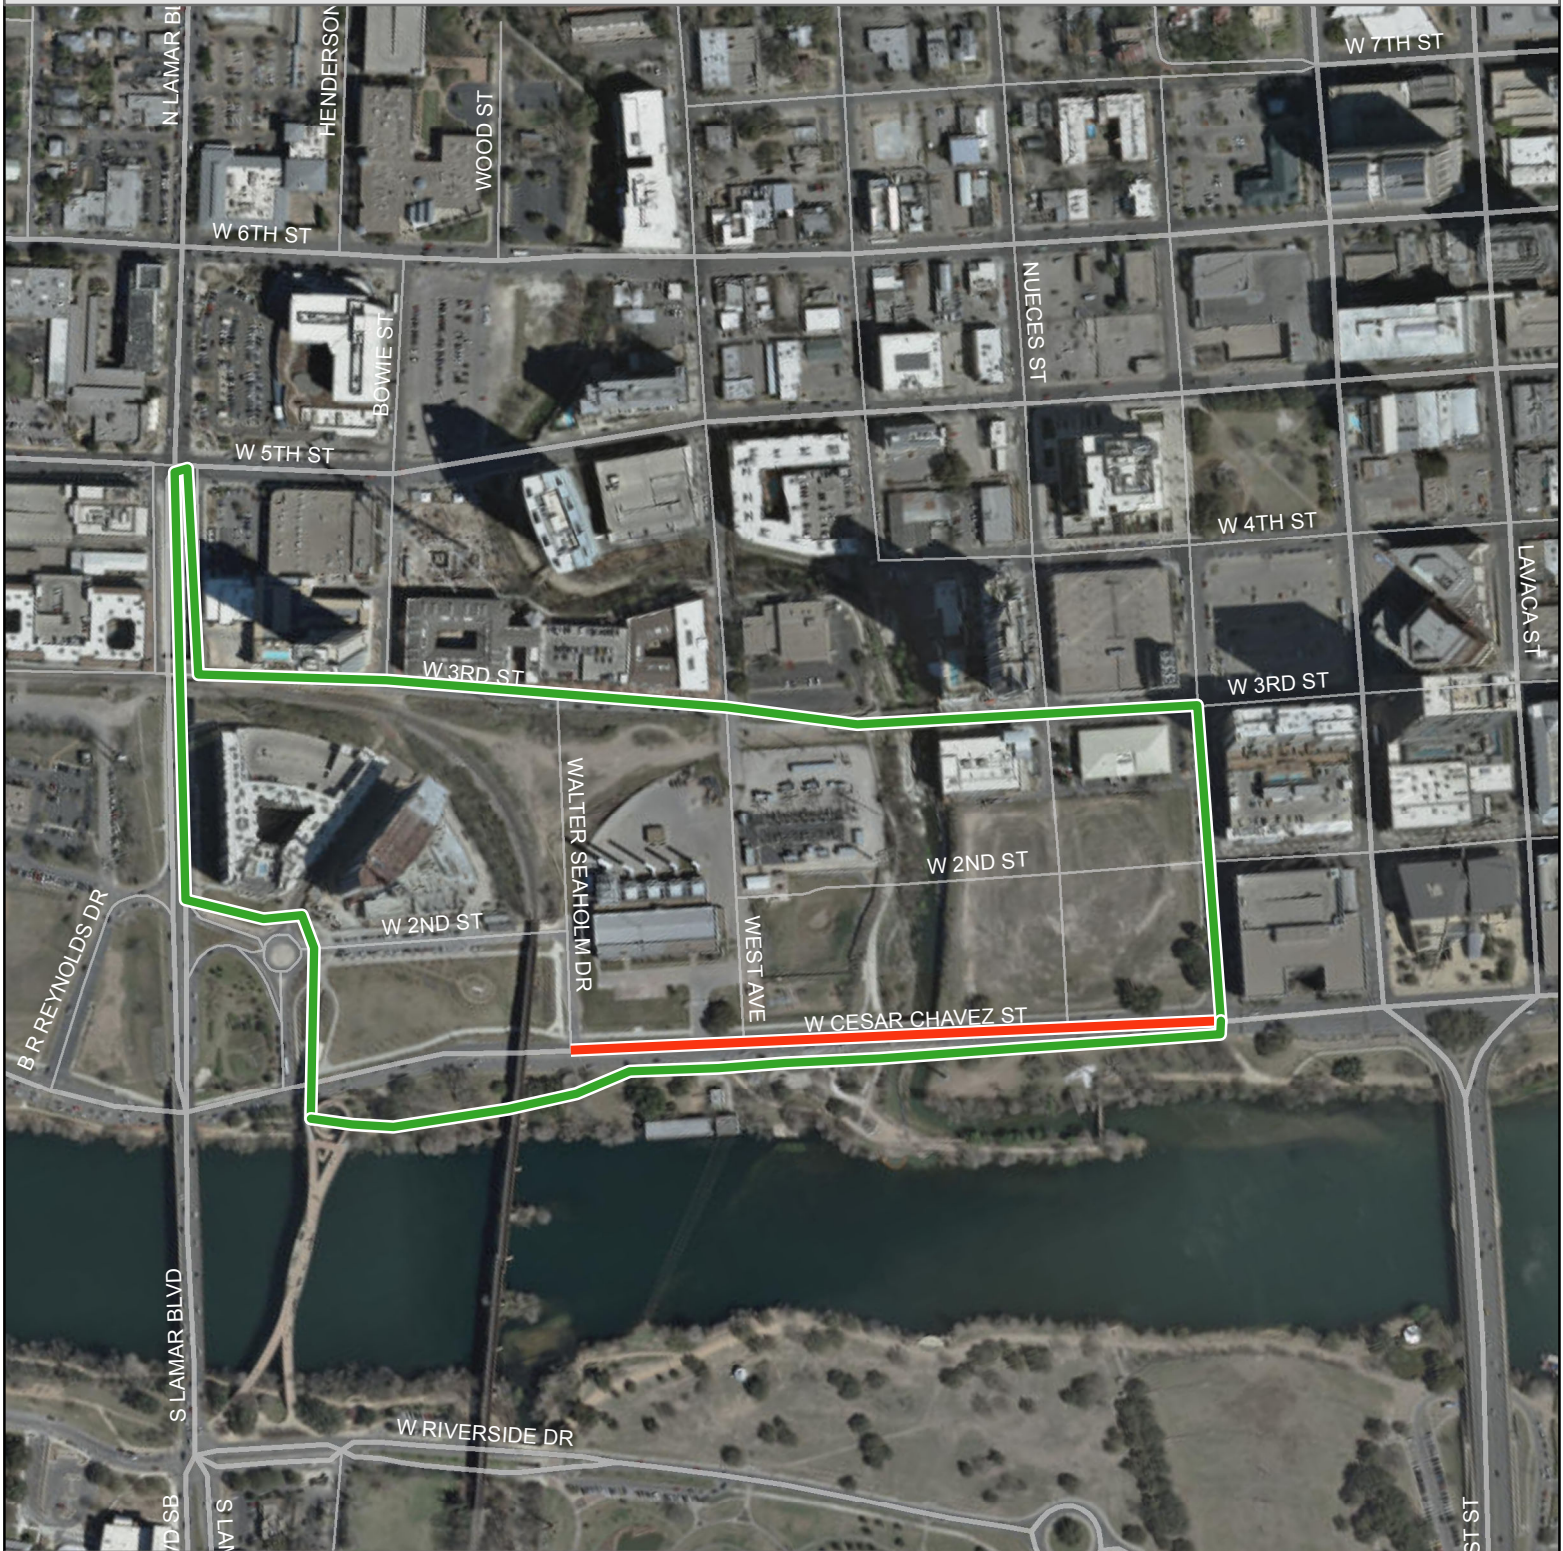

LANCE ARMSTRONG BIKEWAY CLOSED NOVEMBER 22-24, 2014 9AM TO 4PM

Legend

Lance Armstrong Bikeway Covered Walkway Detour Status

-  Recommended Detour
-  Trail Closed

0 0.125 0.25 Miles