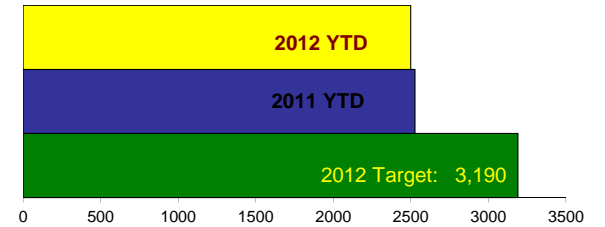

CITYWIDE PATROL - COMPSTAT PROFILE

Sept 7, 2012 - Oct 4, 2012 Week 37-40

CITYWIDE - VIOLENT CRIME

	LAST	CURR	% Change	2011 YTD	2012 YTD	YTD % Change	2012 Cases Cleared YTD Total	% of 2012
Homicide	2	5	150%	19	27	42%	16	59.3%
Rape	19	12	-37%	170	153	-10%	65	42.5%
Robbery-Bank	2	1	-50%	22	14	-36%	8	57.1%
Robbery-Business	11	11	0%	131	135	3%	54	40.0%
Robbery-Individual	65	68	5%	690	636	-8%	96	15.1%
Agg Assault no FV	72	99	38%	813	852	5%	300	35.2%
Agg Assault FV	72	60	-17%	682	682	0%	578	84.8%
Total Violent	243	256	5%	2,527	2,499	-1%	1117	44.7%

2012 Citywide Violent Crime performance goal: 1% reduction