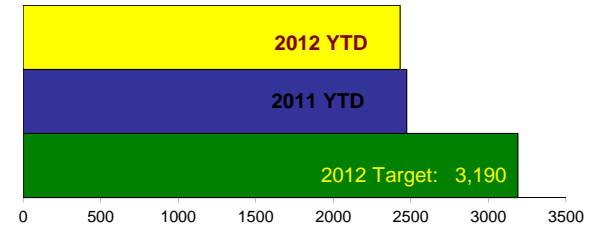

CITYWIDE PATROL - COMPSTAT PROFILE

Aug 31, 2012 - Sept 27, 2012 Week 36-39

CITYWIDE - VIOLENT CRIME

	LAST	CURR	% Change	2011 YTD	2012 YTD	YTD % Change	2012 Cases Cleared YTD Total	% of 2012
Homicide	2	4	100%	19	25	32%	16	64.0%
Rape	20	13	-35%	166	151	-9%	62	41.1%
Robbery-Bank	2	1	-50%	20	14	-30%	8	57.1%
Robbery-Business	13	10	-23%	130	132	2%	52	39.4%
Robbery-Individual	66	63	-5%	675	621	-8%	94	15.1%
Agg Assault no FV	69	97	41%	795	827	4%	293	35.4%
Agg Assault FV	70	59	-16%	668	661	-1%	563	85.2%
Total Violent	242	247	2%	2,473	2,431	-2%	1088	44.8%

2012 Citywide Violent Crime performance goal: 1% reduction

Citywide Violent Crime