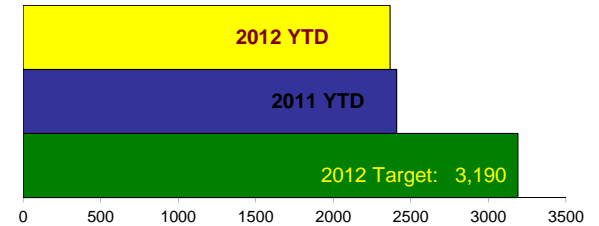

CITYWIDE PATROL - COMPSTAT PROFILE

Aug 24, 2012 - Sept 20, 2012 Week 35-38

CITYWIDE - VIOLENT CRIME

	LAST	CURR	% Change	2011 YTD	2012 YTD	YTD % Change	2012 Cases Cleared YTD Total	% of 2012
Homicide	2	2	0%	18	24	33%	15	62.5%
Rape	19	14	-26%	164	147	-10%	59	40.1%
Robbery-Bank	1	2	100%	20	14	-30%	8	57.1%
Robbery-Business	10	13	30%	128	131	2%	52	39.7%
Robbery-Individual	66	66	0%	659	609	-8%	92	15.1%
Agg Assault no FV	81	88	9%	769	802	4%	286	35.7%
Agg Assault FV	80	48	-40%	651	639	-2%	543	85.0%
Total Violent	259	233	-10%	2,409	2,366	-2%	1055	44.6%

2012 Citywide Violent Crime performance goal: 1% reduction

Citywide Violent Crime