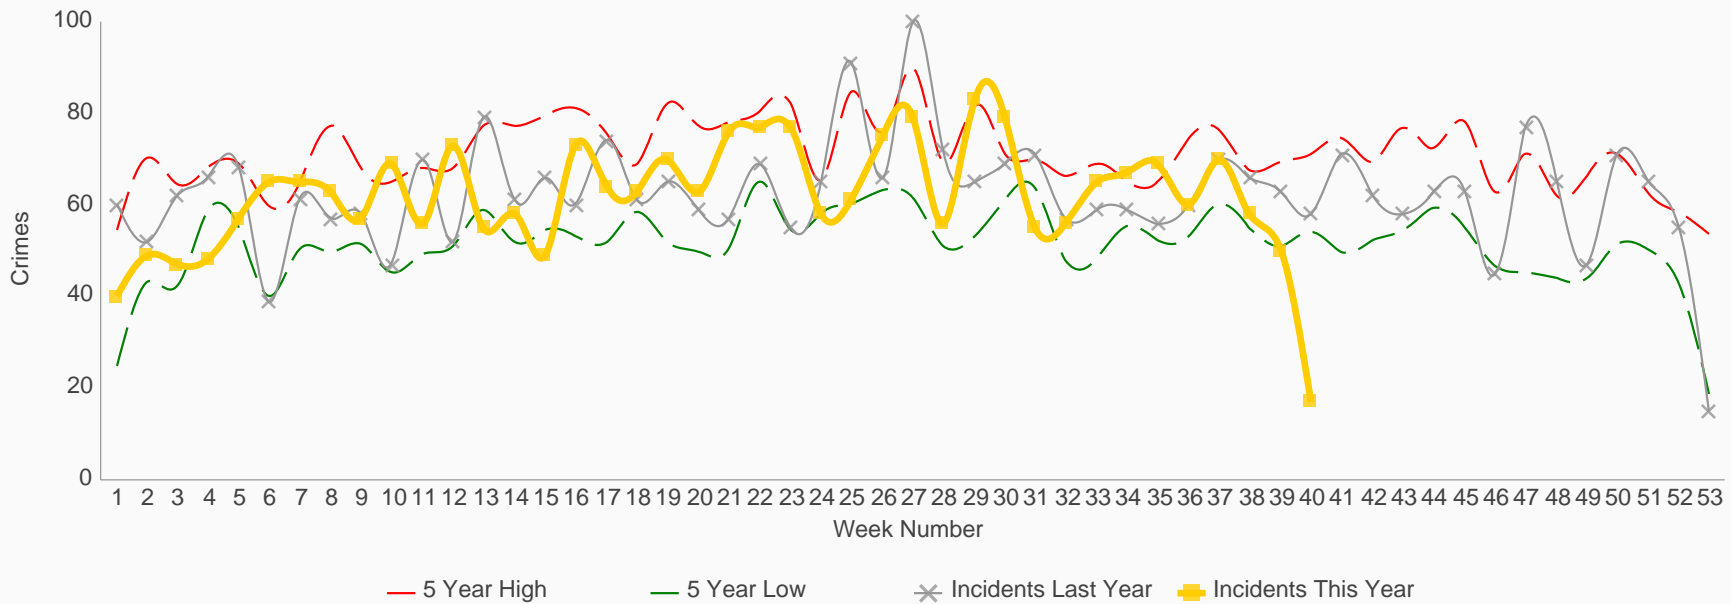

# APD **★★★★★** COMPSTAT Reports as of 9/30/2015

VIOLENT

PROPERTY

Offense Category	MTD	MTD LY	MTD % Var	YTD	YTD LY	YTD % Var
HOMICIDE	1	4	-75%	23	17	35%
RAPE	22	39	-44%	326	427	-24%
BANK ROBBERY	0	0	-	9	6	50%
BUSINESS ROBBERY	9	11	-18%	103	77	34%
INDIVIDUAL ROBBERY	68	70	-3%	592	540	10%
AGG ASSAULT No FV	72	63	14%	618	636	-3%
AGG ASSAULT FV	74	84	-12%	801	796	1%
<b>Total</b>	<b>246</b>	<b>271</b>	<b>-9%</b>	<b>2,472</b>	<b>2,499</b>	<b>-1%</b>

Citywide VIOLENT Crimes  (All)     5 Year High     5 Year Low     Incidents Last Year     Incidents This Year

Week No.	11	12	13	15	16	24	37	38	39
Event	SXSW	SXSW	Relays	COTA - Grand Prix	Reggae Fest	ROT Rally	UT Home Game	UT Home Game	UT Home Game