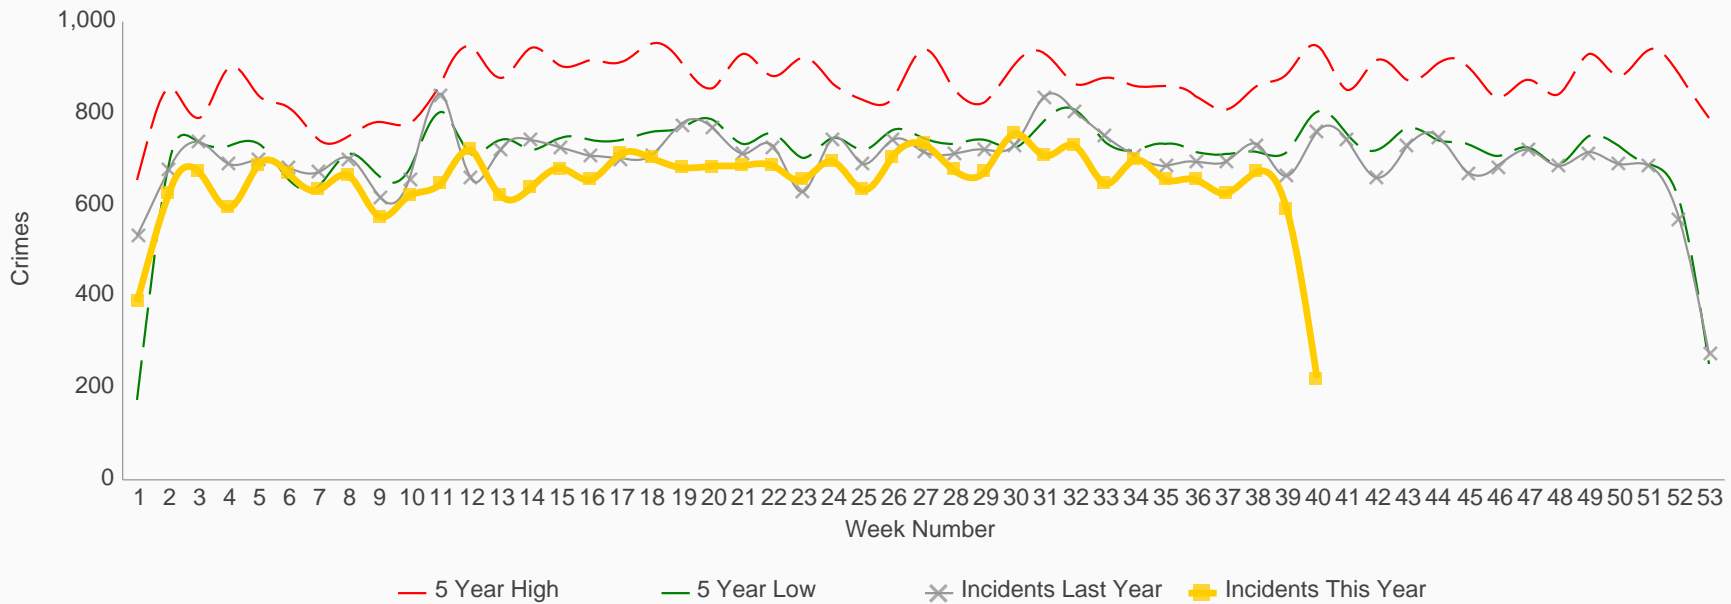

APD ★★★★★ COMPSTAT Reports as of 9/30/2015

VIOLENT

PROPERTY

Offense Category	MTD	MTD LY	MTD % Var	YTD	YTD LY	YTD % Var
BURGLARY NON RESIDENCE	88	70	26%	943	1,063	-11%
BURGLARY RESIDENCE	274	355	-23%	2,623	3,213	-18%
AUTO THEFT	143	169	-15%	1,573	1,604	-2%
BOV	707	905	-22%	7,579	7,918	-4%
OTHER THEFT	1,441	1,500	-4%	13,235	14,125	-6%
Total	2,653	2,999	-12%	25,953	27,923	-7%

Citywide PROPERTY Crime (All) 5 Year High 5 Year Low Incidents Last Year Incidents This Year

Week No.	11	12	13	15	16	24	37	38	39
Event	SXSW	SXSW	Relays	COTA - Grand Prix	Reggae Fest	ROT Rally	UT Home Game	UT Home Game	UT Home Game