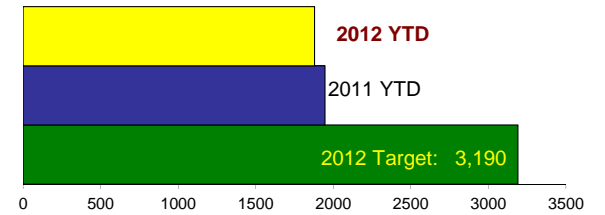

CITYWIDE PATROL - COMPSTAT PROFILE

June 29, 2012 - July 26, 2012 Week 27-30

CITYWIDE - VIOLENT CRIME

	LAST	CURR	% Change	2011 YTD	2012 YTD	YTD % Change	2012 Cases Cleared YTD Total	% of 2012
Homicide	5	3	-40%	10	19	90%	12	63.2%
Rape	13	19	46%	131	113	-14%	37	32.7%
Robbery-Bank	2	1	-50%	17	11	-35%	7	63.6%
Robbery-Business	20	13	-35%	111	107	-4%	38	35.5%
Robbery-Individual	66	71	8%	541	488	-10%	74	15.2%
Agg Assault no FV	84	90	7%	630	631	0%	226	35.8%
Agg Assault FV	72	67	-7%	506	510	1%	422	82.7%
Total Violent	262	264	1%	1,946	1,879	-3%	816	43.4%

2012 Citywide Violent Crime performance goal: 1% reduction

Citywide Violent Crime