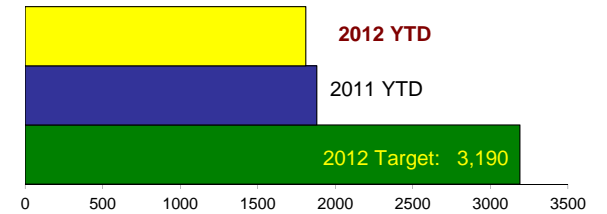

CITYWIDE PATROL - COMPSTAT PROFILE

June 22, 2012 - July 19, 2012 Week 26-29

CITYWIDE - VIOLENT CRIME

	LAST	CURR	% Change	2011 YTD	2012 YTD	YTD % Change	2012 Cases Cleared YTD Total	% of 2012
Homicide	2	4	100%	10	17	70%	12	70.6%
Rape	14	18	29%	127	109	-14%	37	33.9%
Robbery-Bank	2	0	-100%	17	10	-41%	6	60.0%
Robbery-Business	17	17	0%	105	103	-2%	37	35.9%
Robbery-Individual	68	73	7%	517	477	-8%	71	14.9%
Agg Assault no FV	87	76	-13%	614	604	-2%	213	35.3%
Agg Assault FV	71	67	-6%	491	490	0%	400	81.6%
Total Violent	261	255	-2%	1,881	1,810	-4%	776	42.9%

2012 Citywide Violent Crime performance goal: 1% reduction

Citywide Violent Crime