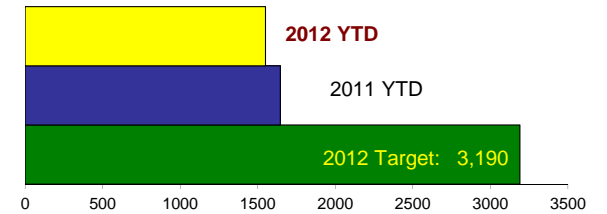

CITYWIDE PATROL - COMPSTAT PROFILE

May 25, 2012 - June 21, 2012 Week 22-25

CITYWIDE - VIOLENT CRIME

	LAST	CURR	% Change	2011 YTD	2012 YTD	YTD % Change	2012 Cases Cleared YTD Total	% of 2012
Homicide	2	2	0%	10	13	30%	9	69.2%
Rape	14	12	-14%	110	88	-20%	30	34.1%
Robbery-Bank	2	2	0%	14	10	-29%	6	60.0%
Robbery-Business	9	17	89%	92	86	-7%	28	32.6%
Robbery-Individual	59	69	17%	467	406	-13%	62	15.3%
Agg Assault no FV	103	85	-17%	532	525	-1%	176	33.5%
Agg Assault FV	59	71	20%	421	422	0%	332	78.7%
Total Violent	248	258	4%	1646	1550	-6%	643	41.5%

2012 Citywide Violent Crime performance goal: 1% reduction

Citywide Violent Crime