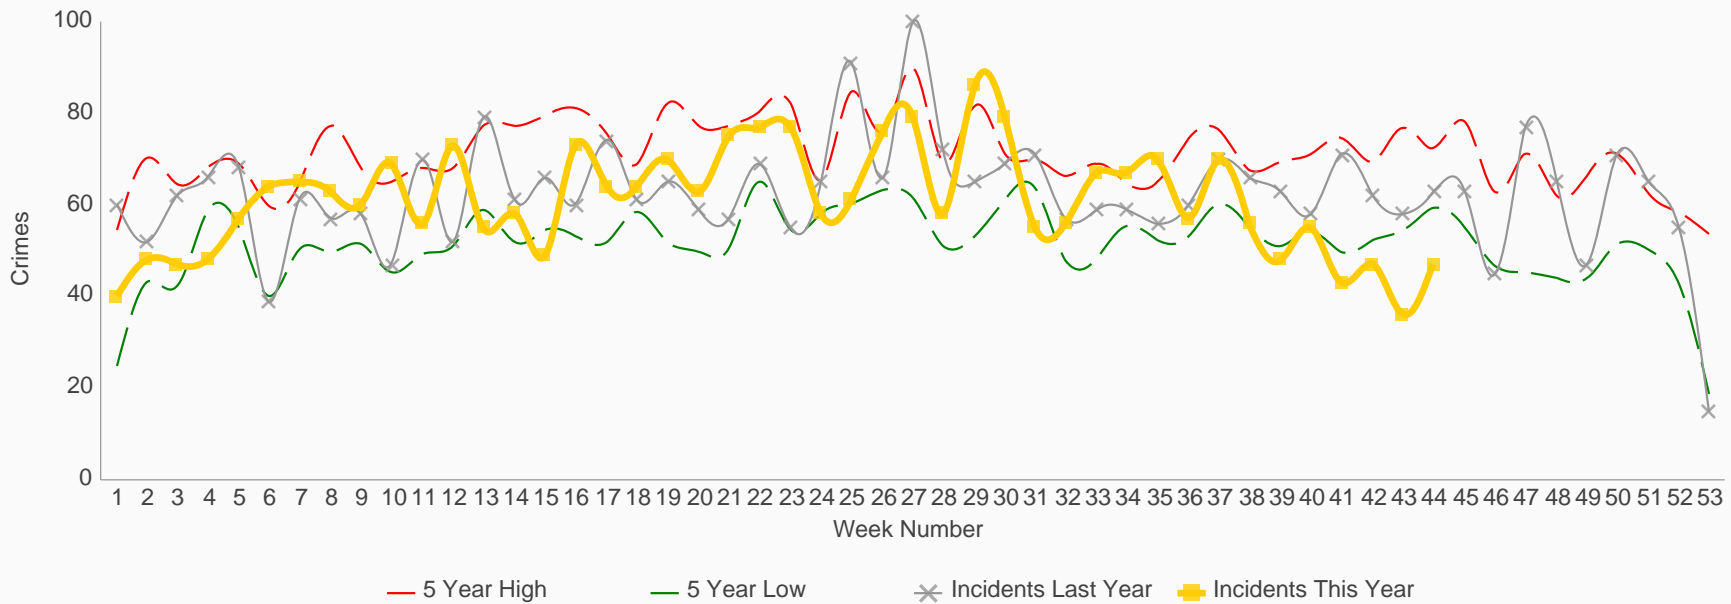

# APD **★★★★★** COMPSTAT Reports as of 10/31/2015

VIOLENT

PROPERTY

Offense Category	MTD	MTD LY	MTD % Var	YTD	YTD LY	YTD % Var
HOMICIDE	0	4	-100%	21	20	5%
RAPE	19	35	-46%	352	462	-24%
BANK ROBBERY	0	1	-100%	10	7	43%
BUSINESS ROBBERY	5	13	-62%	111	91	22%
INDIVIDUAL ROBBERY	57	72	-21%	639	612	4%
AGG ASSAULT No FV	66	67	-1%	684	703	-3%
AGG ASSAULT FV	61	85	-28%	869	881	-1%
<b>Total</b>	<b>208</b>	<b>277</b>	<b>-25%</b>	<b>2,686</b>	<b>2,776</b>	<b>-3%</b>

Citywide VIOLENT Crimes  (All)     5 Year High     5 Year Low     Incidents Last Year     Incidents This Year

Week No.	11	12	13	15	16	24	37	38	39	40	41	43	44
Event	SXSW	SXSW	Relays	COTA - Grand Prix	Reggae Fest	ROT Rally	UT Home Game	UT Home Game	UT Home Game	ACL	ACL	COTA - F1	Halloween