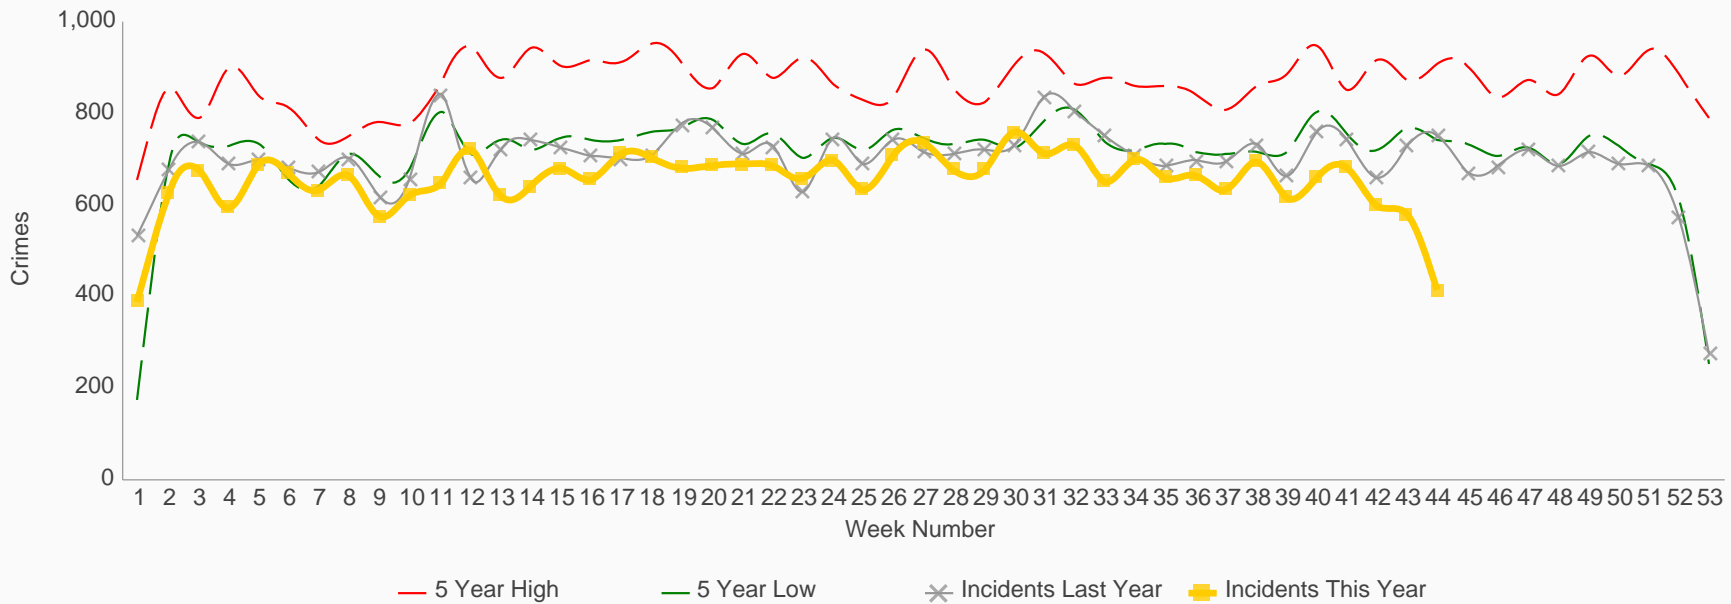

# APD **COMPSTAT Reports** as of 10/31/2015

VIOLENT

PROPERTY

Offense Category	MTD	MTD LY	MTD % Var	YTD	YTD LY	YTD % Var
BURGLARY NON RESIDENCE	111	123	-10%	1,079	1,186	-9%
BURGLARY RESIDENCE	254	331	-23%	2,877	3,544	-19%
AUTO THEFT	144	179	-20%	1,702	1,783	-5%
BOV	700	928	-25%	8,312	8,846	-6%
OTHER THEFT	1,433	1,647	-13%	14,804	15,772	-6%
<b>Total</b>	<b>2,642</b>	<b>3,208</b>	<b>-18%</b>	<b>28,774</b>	<b>31,131</b>	<b>-8%</b>

Citywide PROPERTY Crime (All)  5 Year High  5 Year Low  Incidents Last Year  Incidents This Year

Week No.	11	12	13	15	16	24	37	38	39	40	41	43	44
Event	SXSW	SXSW	Relays	COTA - Grand Prix	Reggae Fest	ROT Rally	UT Home Game	UT Home Game	UT Home Game	ACL	ACL	COTA - F1	Halloween