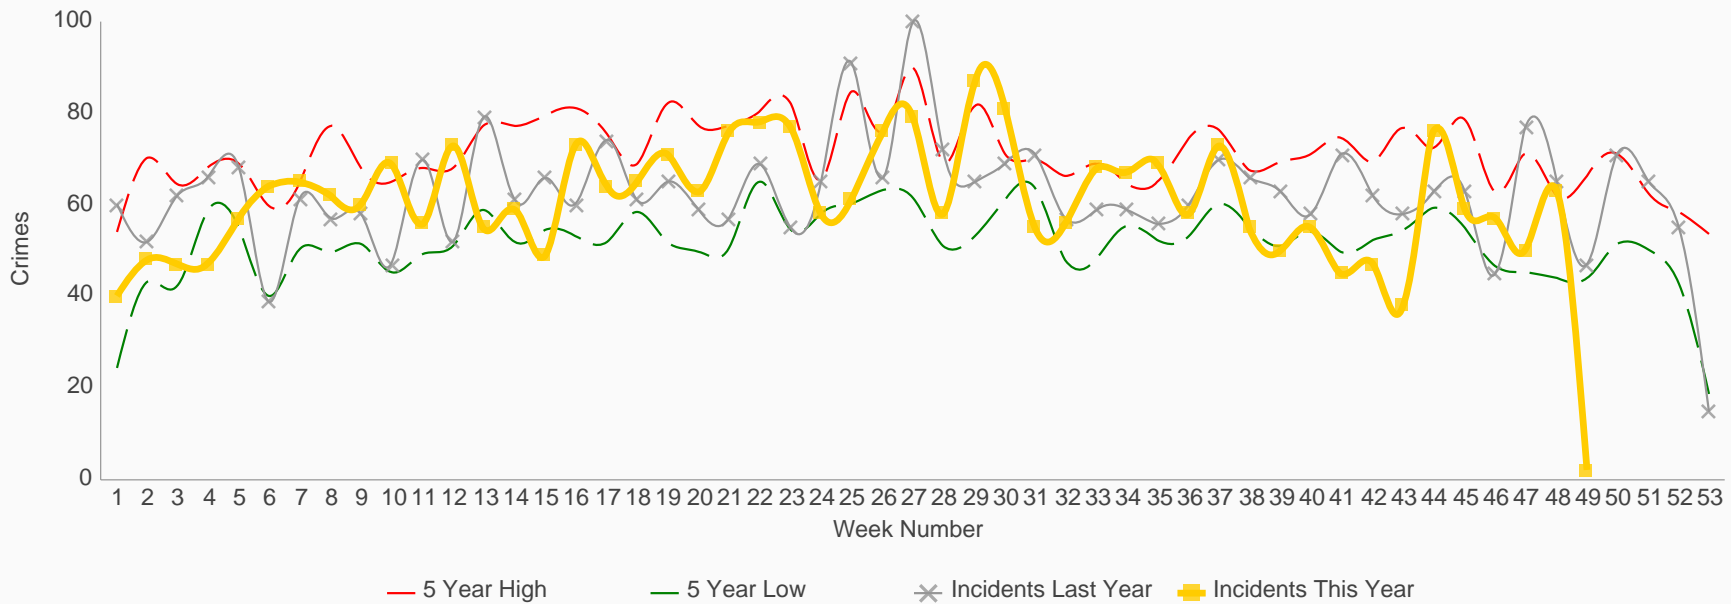

APD **COMPSTAT Reports** as of 11/30/2015

VIOLENT

PROPERTY

Offense Category	MTD	MTD LY	MTD % Var	YTD	YTD LY	YTD % Var
HOMICIDE	6	5	20%	26	25	4%
RAPE	10	26	-62%	378	488	-23%
BANK ROBBERY	0	1	-100%	10	8	25%
BUSINESS ROBBERY	18	16	13%	130	107	21%
INDIVIDUAL ROBBERY	67	75	-11%	706	687	3%
AGG ASSAULT No FV	85	57	49%	769	760	1%
AGG ASSAULT FV	64	93	-31%	942	974	-3%
Total	250	273	-8%	2,961	3,049	-3%

Citywide VIOLENT Crimes (All) 5 Year High 5 Year Low Incidents Last Year Incidents This Year

Week No.	11	12	13	15	16	24	37	38	39	40	41	43	44	45
Event	SXSW	SXSW	Relays	COTA - Grand Prix	Reggae Fest	ROT Rally	UT Home Game	UT Home Game	UT Home Game	ACL	ACL	COTA - F1	Halloween	UT Home Game