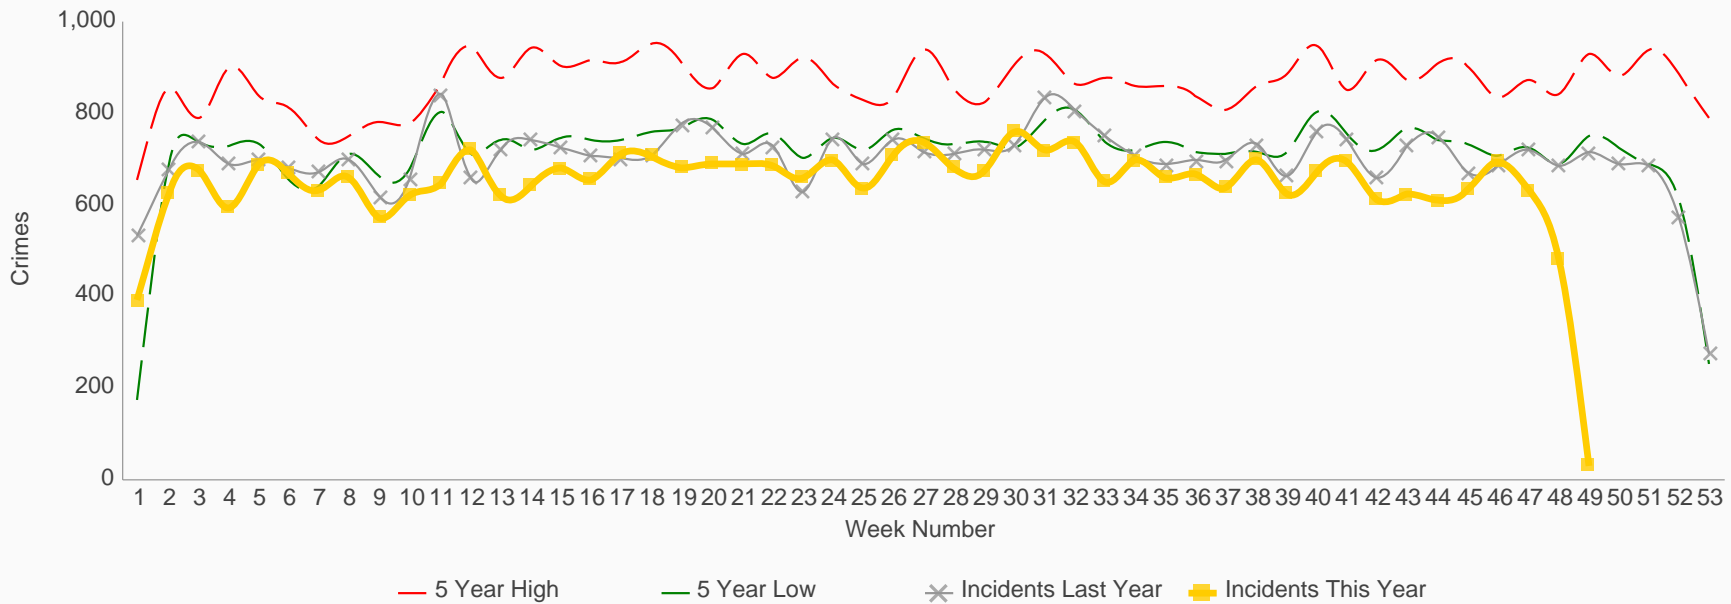

APD **COMPSTAT Reports** as of 11/30/2015

VIOLENT

PROPERTY

Offense Category	MTD	MTD LY	MTD % Var	YTD	YTD LY	YTD % Var
BURGLARY NON RESIDENCE	134	118	14%	1,234	1,304	-5%
BURGLARY RESIDENCE	276	353	-22%	3,153	3,897	-19%
AUTO THEFT	148	215	-31%	1,851	1,998	-7%
BOV	785	805	-2%	9,132	9,652	-5%
OTHER THEFT	1,220	1,486	-18%	16,197	17,260	-6%
Total	2,563	2,977	-14%	31,567	34,111	-7%

Citywide PROPERTY Crime (All) 5 Year High 5 Year Low Incidents Last Year Incidents This Year

Week No.	11	12	13	15	16	24	37	38	39	40	41	43	44	45
Event	SXSW	SXSW	Relays	COTA - Grand Prix	Reggae Fest	ROT Rally	UT Home Game	UT Home Game	UT Home Game	ACL	ACL	COTA - F1	Halloween	UT Home Game