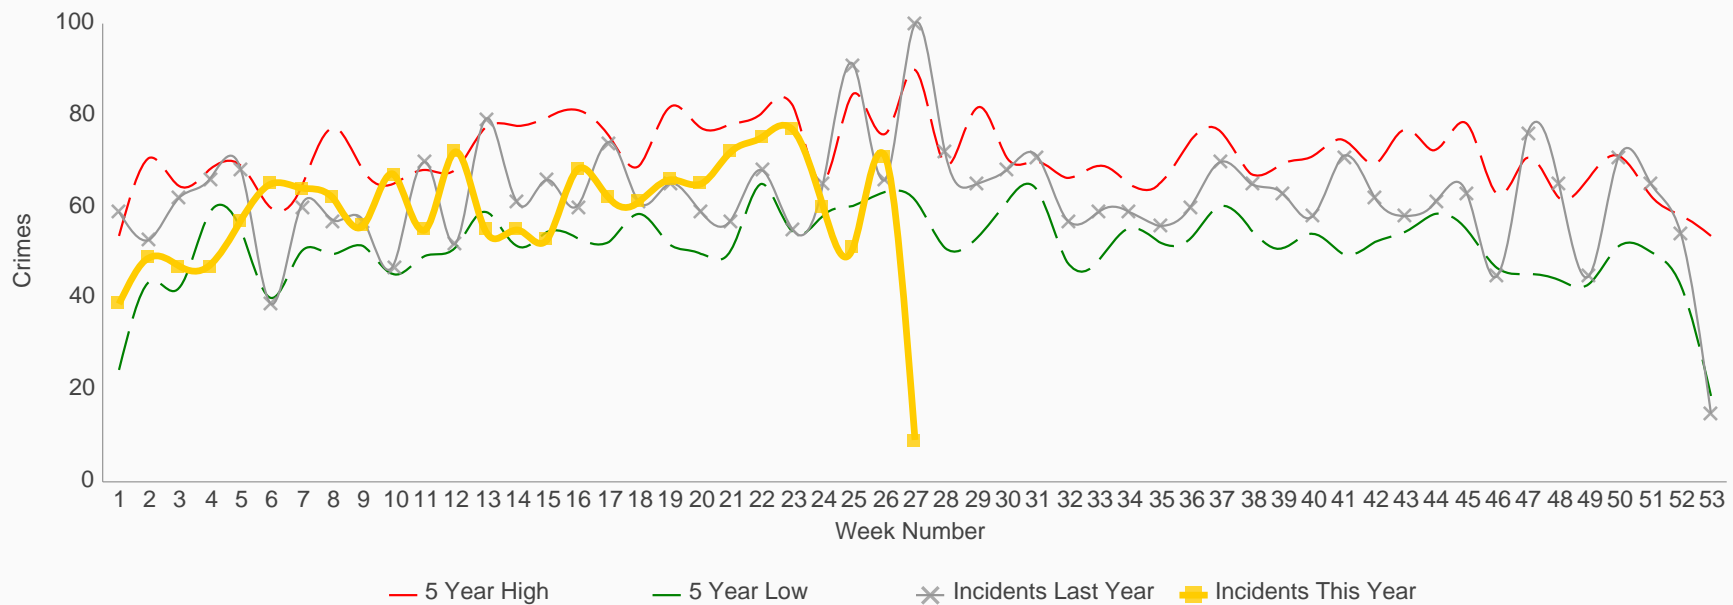

APD COMPSTAT Reports as of 6/30/2015 *(Custom Date)*

Executive View

COMPSTAT

COMPSTAT Details

VIOLENT

PROPERTY

Offense Category	MTD	MTD LY	MTD % Var	YTD	YTD LY	YTD % Var
HOMICIDE	0	2	-100%	19	9	111%
RAPE	32	45	-29%	201	298	-33%
BANK ROBBERY	1	0	100%	8	5	60%
BUSINESS ROBBERY	7	9	-22%	82	44	86%
INDIVIDUAL ROBBERY	73	65	12%	351	317	11%
AGG ASSAULT No FV	73	74	-1%	365	427	-15%
AGG ASSAULT FV	82	100	-18%	554	522	6%
Total	268	295	-9%	1,580	1,622	-3%

Citywide VIOLENT Crimes (All) 5 Year High 5 Year Low Incidents Last Year Incidents This Year

Week No.	11	12	13	15	16	24
Event	SXSW	SXSW	Relays	COTA - Grand Prix	Reggae Fest	ROT Rally