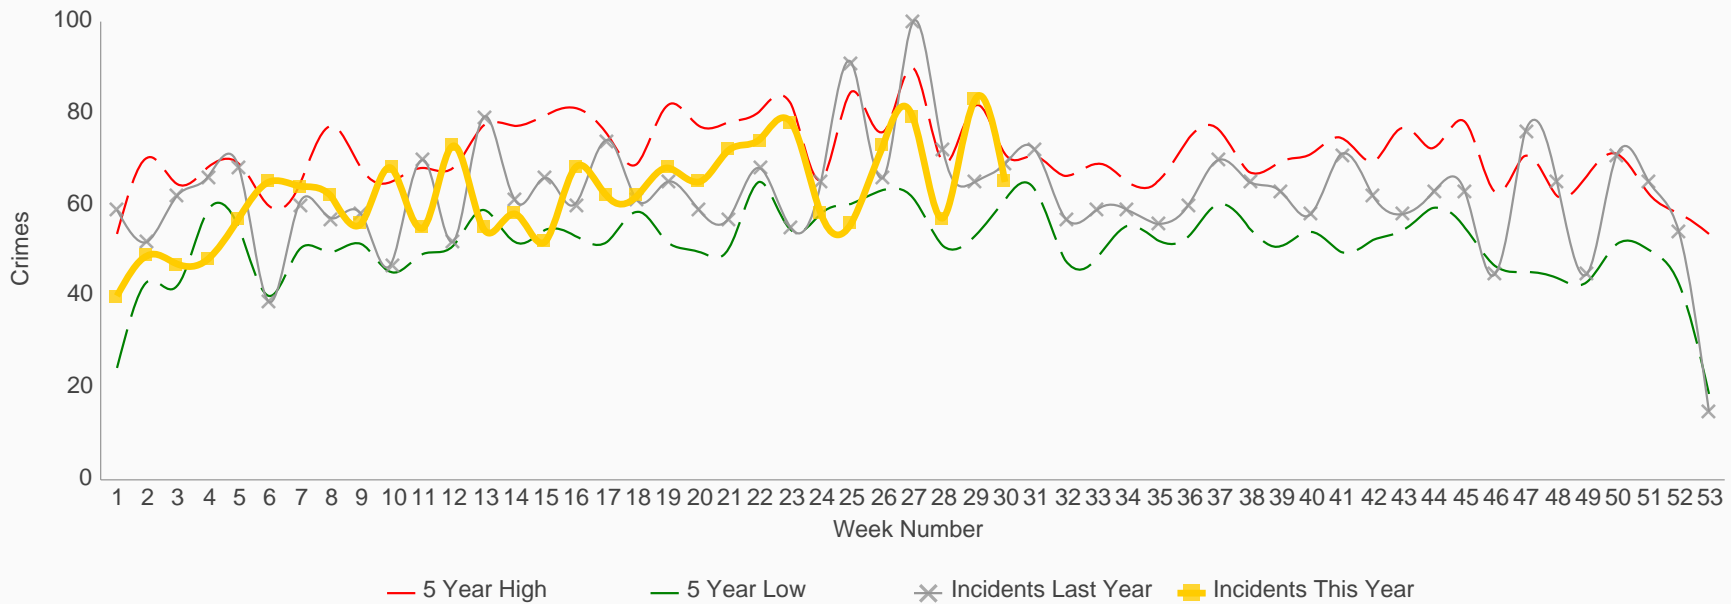

# APD **★★★★★** COMPSTAT Reports as of 7/31/2015

VIOLENT

PROPERTY

Offense Category	MTD	MTD LY	MTD % Var	YTD	YTD LY	YTD % Var
HOMICIDE	4	3	33%	21	12	75%
RAPE	31	46	-33%	245	345	-29%
BANK ROBBERY	0	0	-	8	5	60%
BUSINESS ROBBERY	7	14	-50%	89	58	53%
INDIVIDUAL ROBBERY	67	85	-21%	422	402	5%
AGG ASSAULT No FV	91	87	5%	457	514	-11%
AGG ASSAULT FV	68	100	-32%	627	621	1%
<b>Total</b>	<b>268</b>	<b>335</b>	<b>-20%</b>	<b>1,869</b>	<b>1,957</b>	<b>-4%</b>

Citywide VIOLENT Crimes  (All)     5 Year High     5 Year Low     Incidents Last Year     Incidents This Year

Week No.	11	12	13	15	16	24
Event	SXSW	SXSW	Relays	COTA - Grand Prix	Reggae Fest	ROT Rally