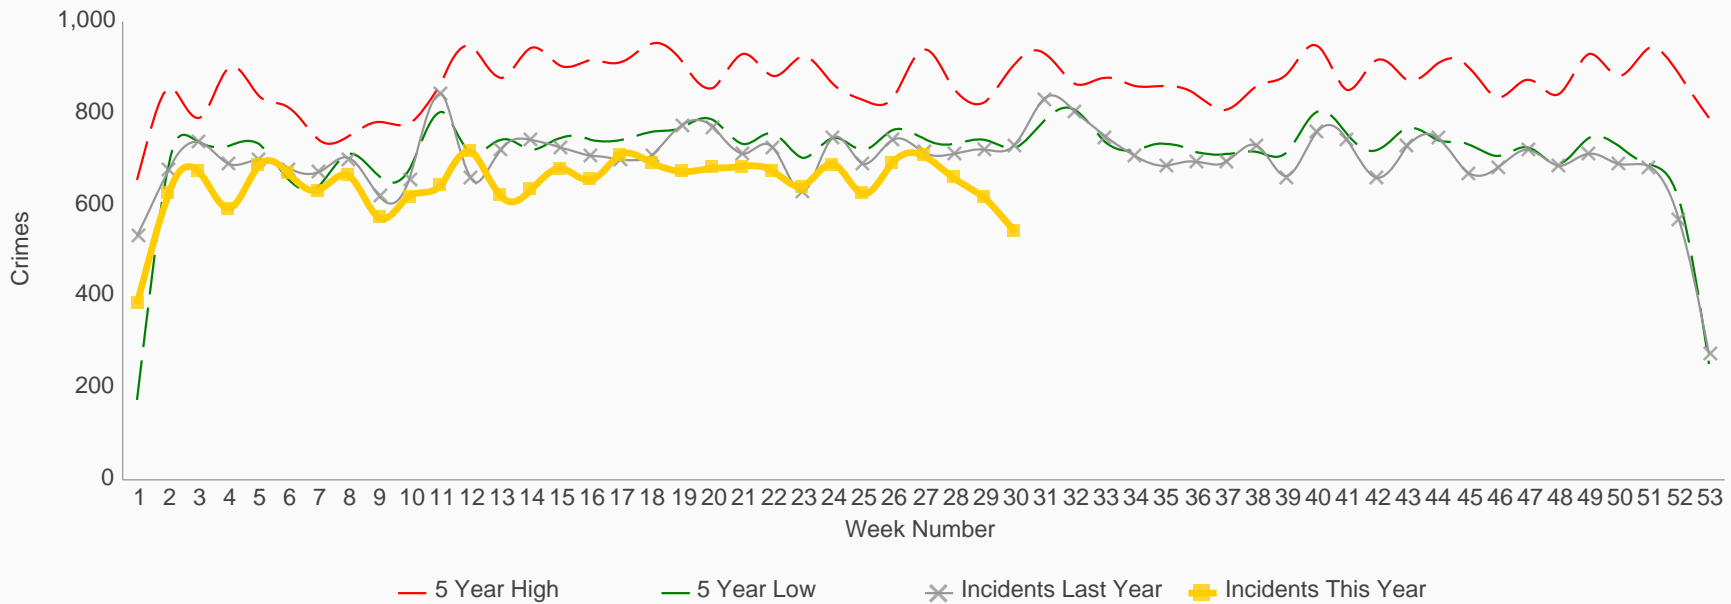

APD **COMPSTAT Reports** as of 7/31/2015

VIOLENT

PROPERTY

Offense Category	MTD	MTD LY	MTD % Var	YTD	YTD LY	YTD % Var
BURGLARY NON RESIDENCE	50	111	-55%	735	907	-19%
BURGLARY RESIDENCE	224	335	-33%	1,951	2,502	-22%
AUTO THEFT	142	205	-31%	1,238	1,265	-2%
BOV	690	924	-25%	5,761	6,061	-5%
OTHER THEFT	1,202	1,693	-29%	9,662	10,889	-11%
Total	2,308	3,268	-29%	19,347	21,624	-11%

Citywide PROPERTY Crime (All) 5 Year High 5 Year Low Incidents Last Year Incidents This Year

Week No.	11	12	13	15	16	24
Event	SXSW	SXSW	Relays	COTA - Grand Prix	Reggae Fest	ROT Rally