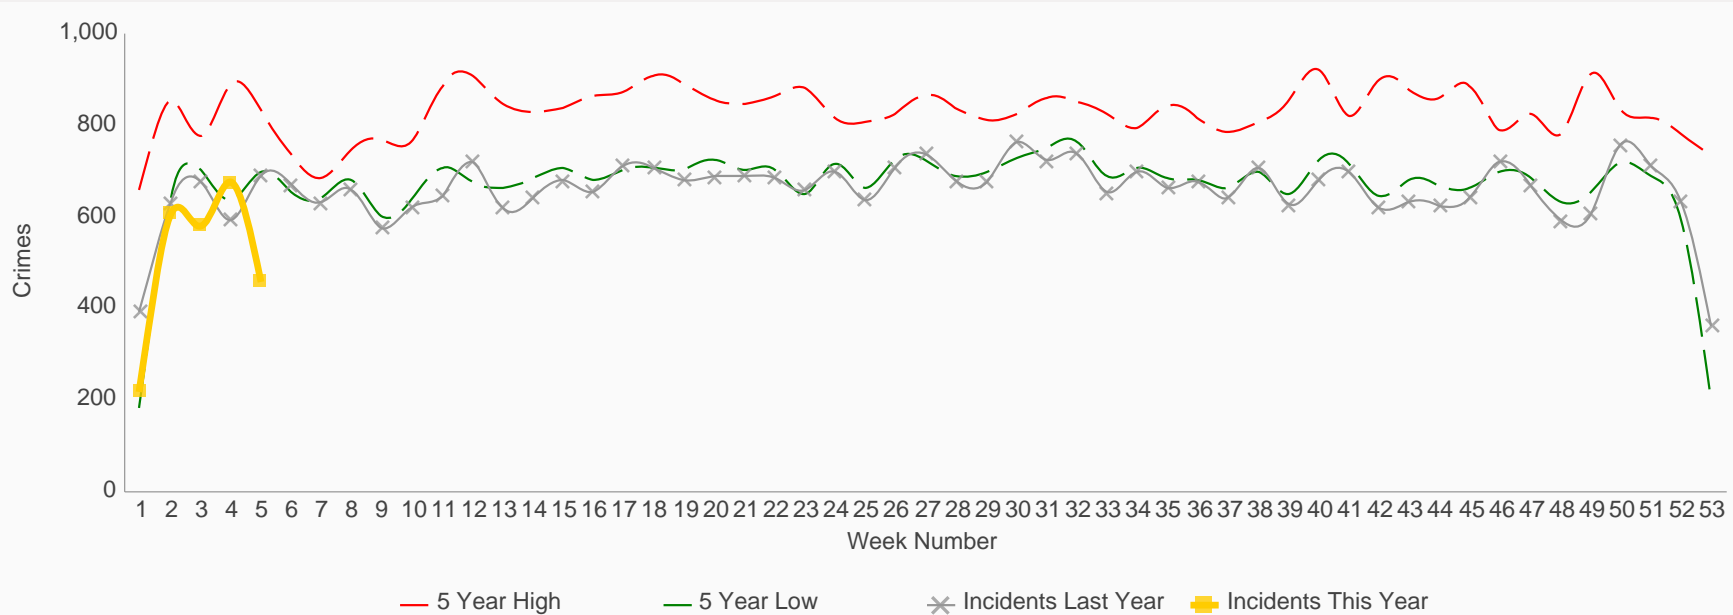

APD ★★★★★ COMPSTAT Reports as of 1/31/2016 *(Custom Date)*

Executive View

COMPSTAT

COMPSTAT Details

VIOLENT

PROPERTY

Offense Category	MTD	MTD LY	MTD % Var	YTD	YTD LY	YTD % Var
BURGLARY NON RESIDENCE	174	118	47%	174	118	47%
BURGLARY RESIDENCE	268	295	-9%	268	295	-9%
AUTO THEFT	199	182	9%	199	182	9%
BOV	710	848	-16%	710	848	-16%
OTHER THEFT	1,187	1,406	-16%	1,187	1,406	-16%
Total	2,538	2,849	-11%	2,538	2,849	-11%

Citywide PROPERTY Crime (All) 5 Year High 5 Year Low Incidents Last Year Incidents This Year

Week No. No data returned for this view. This might be because the applied filter excludes all data.

Event