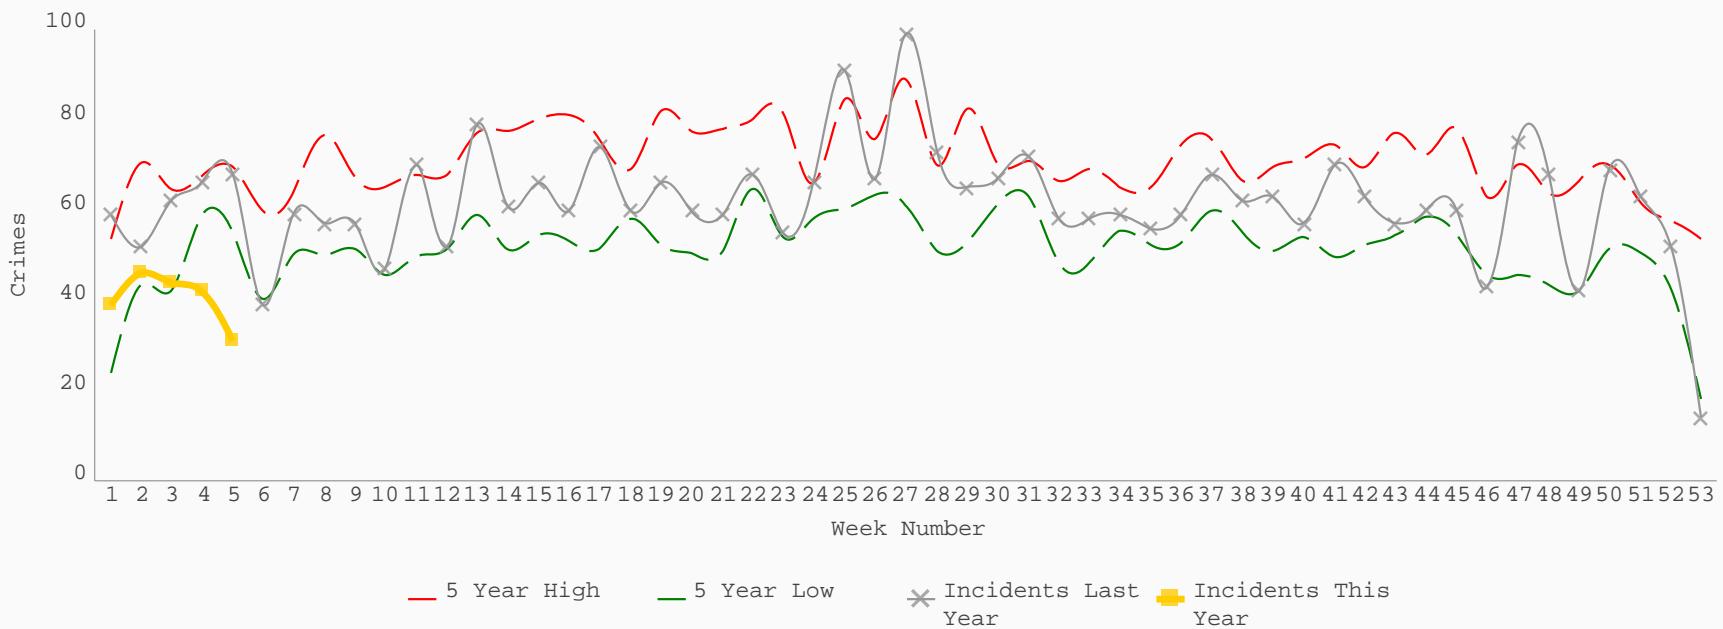

APD COMPSTAT Reports as of 1/31/2015

VIOLENT

PROPERTY

Offense Category	MTD	MTD LY	MTD % Var	YTD	YTD LY	YTD % Var
HOMICIDE	3	3	-	3	3	-
RAPE	17	55	-69%	17	55	-69%
BANK ROBBERY	0	2	-100%	0	2	-100%
BUSINESS ROBBERY	9	12	-25%	9	12	-25%
INDIVIDUAL ROBBERY	51	47	9%	51	47	9%
AGG ASSAULT No FV	49	72	-32%	49	72	-32%
AGG ASSAULT FV	73	87	-16%	73	87	-16%
Total	202	278	-27%	202	278	-27%

Citywide VIOLENT Crimes (All) 5 Year High 5 Year Low Incidents Last Year Incidents This

Week No. No data returned for this view. This might be because the applied filter excludes all data.

Event