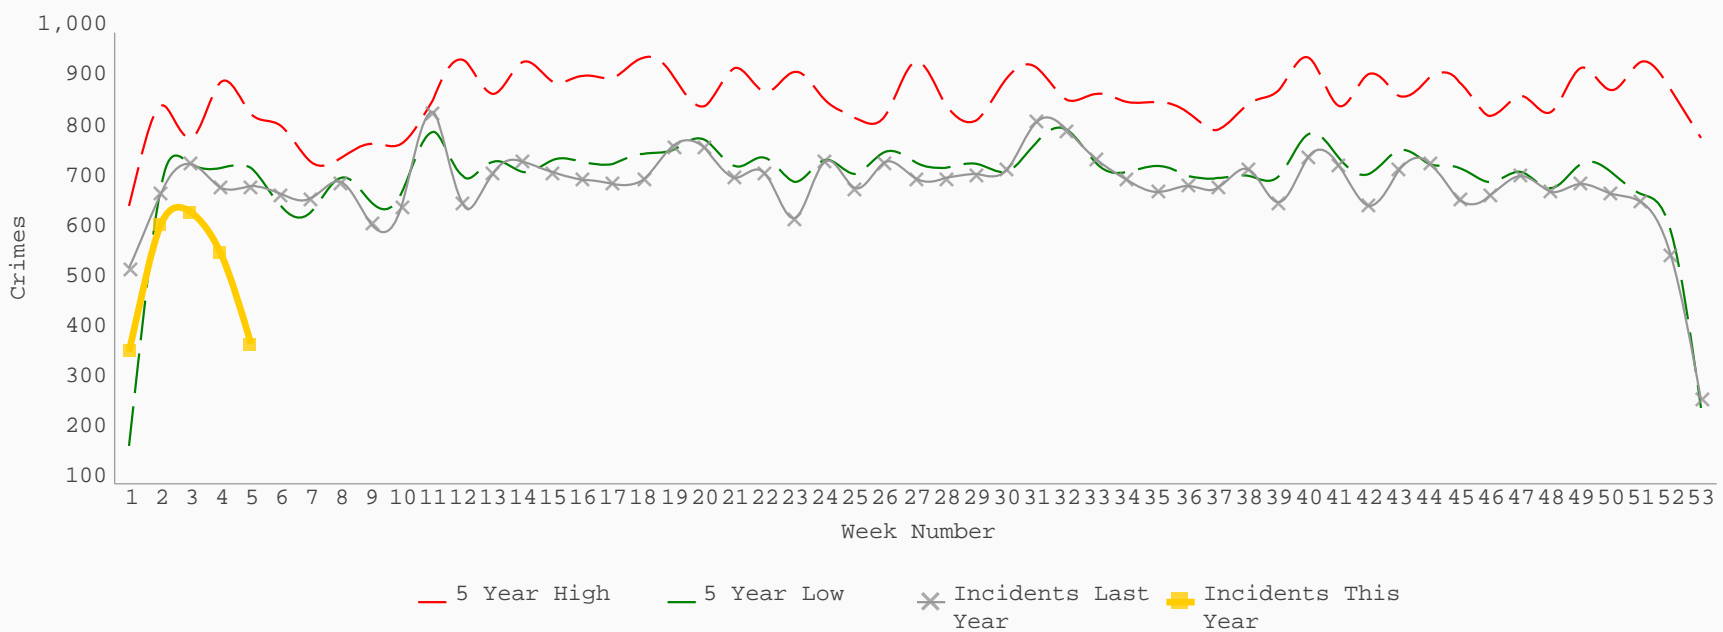

# APD COMPSTAT Reports as of 1/31/2015

VIOLENT

PROPERTY

Offense Category	MTD	MTD LY	MTD % Var	YTD	YTD LY	YTD % Var
BURGLARY NON RESIDENCE	93	157	-41%	93	157	-41%
BURGLARY RESIDENCE	275	408	-33%	275	408	-33%
AUTO THEFT	173	167	4%	173	167	4%
BOV	803	844	-5%	803	844	-5%
OTHER THEFT	1,215	1,552	-22%	1,215	1,552	-22%
<b>Total</b>	<b>2,559</b>	<b>3,128</b>	<b>-18%</b>	<b>2,559</b>	<b>3,128</b>	<b>-18%</b>

Citywide PROPERTY Crimes (All)  5 Year High  5 Year Low  Incidents Last Year  Incidents This Year

Week No. No data returned for this view. This might be because the applied filter excludes all data.

Event