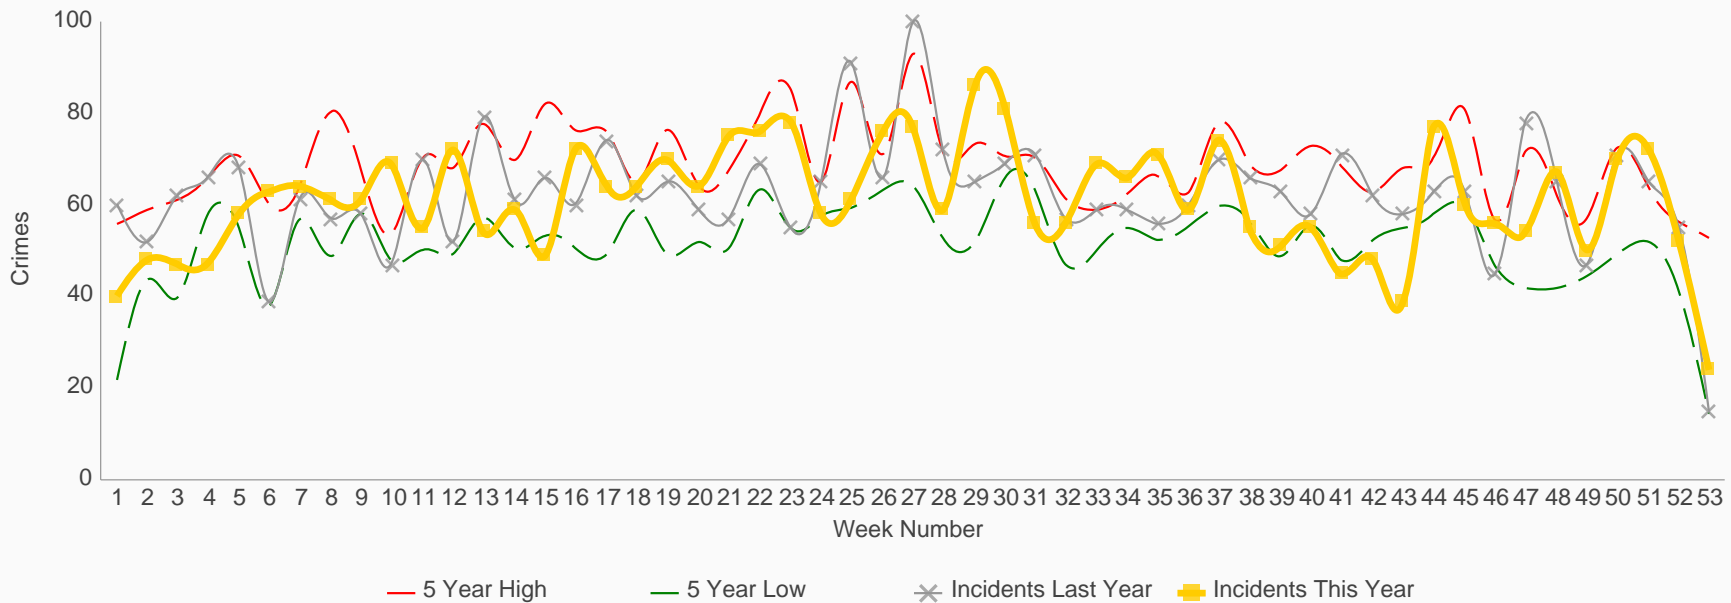

# APD **COMPSTAT Reports** as of 12/31/2015

VIOLENT

PROPERTY

Offense Category	MTD	MTD LY	MTD % Var	YTD	YTD LY	YTD % Var
HOMICIDE	3	5	-40%	22	30	-27%
RAPE	15	29	-48%	404	518	-22%
BANK ROBBERY	1	0	100%	11	8	38%
BUSINESS ROBBERY	19	20	-5%	155	127	22%
INDIVIDUAL ROBBERY	62	52	19%	763	739	3%
AGG ASSAULT No FV	82	71	15%	852	831	3%
AGG ASSAULT FV	78	76	3%	1,027	1,051	-2%
<b>Total</b>	<b>260</b>	<b>253</b>	<b>3%</b>	<b>3,234</b>	<b>3,304</b>	<b>-2%</b>

Citywide VIOLENT Crimes  (All)     5 Year High     5 Year Low     Incidents Last Year     Incidents This Year

Week No.	11	12	13	15	16	24	37	38	39	40	41	43	44	45
Event	SXSW	SXSW	Relays	COTA - Grand Prix	Reggae Fest	ROT Rally	UT Home Game	UT Home Game	UT Home Game	ACL	ACL	COTA - F1	Halloween	UT Home Game