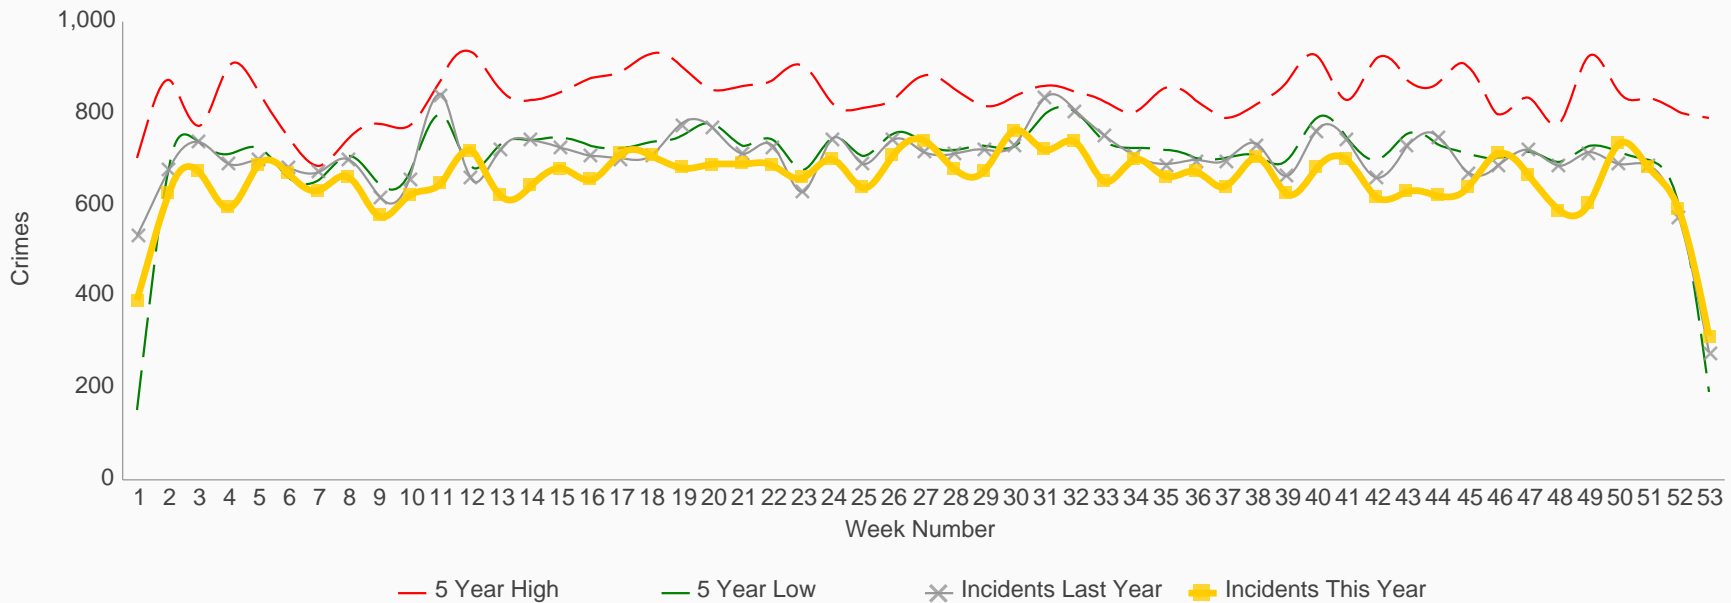

# APD ★★★★★ COMPSTAT Reports as of 12/31/2015

VIOLENT

PROPERTY

Offense Category	MTD	MTD LY	MTD % Var	YTD	YTD LY	YTD % Var
BURGLARY NON RESIDENCE	130	117	11%	1,390	1,421	-2%
BURGLARY RESIDENCE	333	342	-3%	3,499	4,239	-17%
AUTO THEFT	173	162	7%	2,020	2,160	-6%
BOV	791	849	-7%	9,965	10,501	-5%
OTHER THEFT	1,409	1,468	-4%	17,805	18,729	-5%
<b>Total</b>	<b>2,836</b>	<b>2,938</b>	<b>-3%</b>	<b>34,679</b>	<b>37,050</b>	<b>-6%</b>

Citywide PROPERTY Crime (All)  5 Year High  5 Year Low  Incidents Last Year  Incidents This Year

Week No.	11	12	13	15	16	24	37	38	39	40	41	43	44	45
Event	SXSW	SXSW	Relays	COTA - Grand Prix	Reggae Fest	ROT Rally	UT Home Game	UT Home Game	UT Home Game	ACL	ACL	COTA - F1	Halloween	UT Home Game