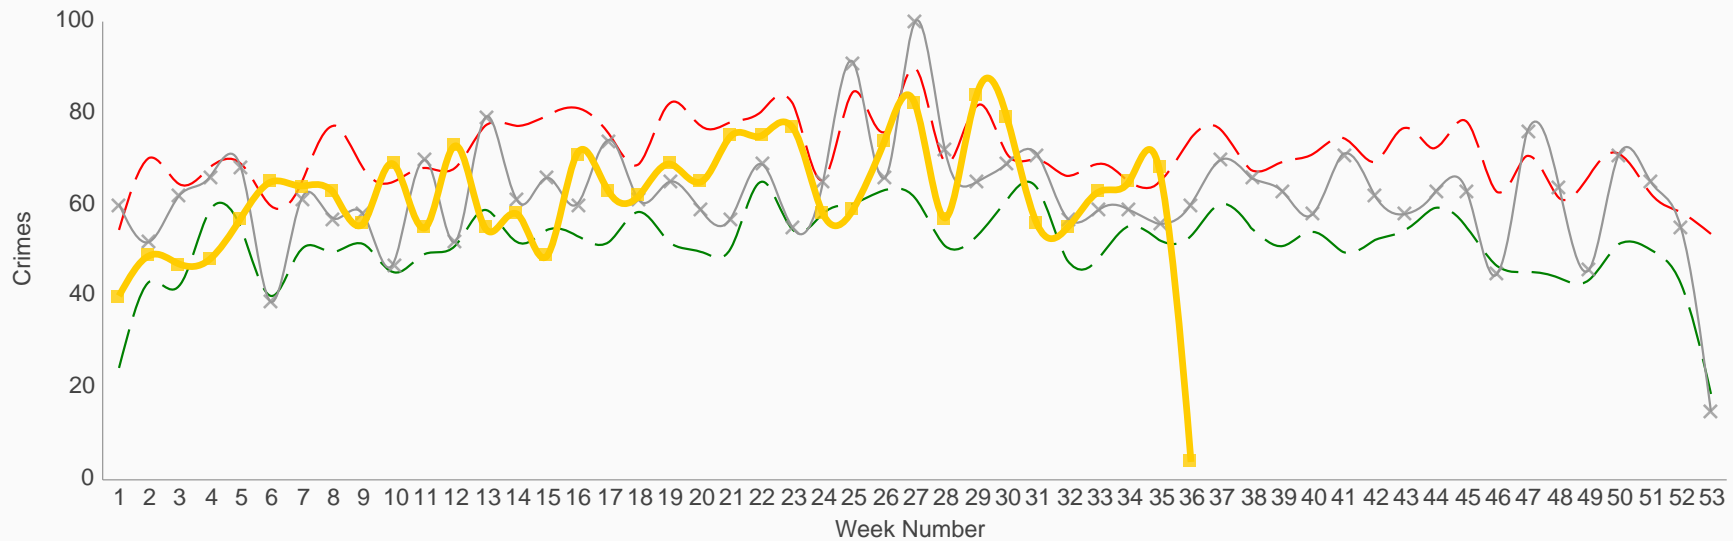

APD ★★★★★ COMPSTAT Reports as of 8/31/2015 *(Custom Date)*

Executive View
 COMPSTAT
 COMPSTAT Details

VIOLENT

PROPERTY

Offense Category	MTD	MTD LY	MTD % Var	YTD	YTD LY	YTD % Var
HOMICIDE	1	1	-	22	13	69%
RAPE	35	40	-13%	296	388	-24%
BANK ROBBERY	0	1	-100%	9	6	50%
BUSINESS ROBBERY	6	8	-25%	95	66	44%
INDIVIDUAL ROBBERY	88	68	29%	521	470	11%
AGG ASSAULT No FV	79	59	34%	546	573	-5%
AGG ASSAULT FV	65	91	-29%	720	712	1%
Total	274	268	2%	2,209	2,228	-1%

Citywide VIOLENT Crimes (All) 5 Year High 5 Year Low Incidents Last Year Incidents This Year

— 5 Year High — 5 Year Low ✕ Incidents Last Year ■ Incidents This Year

Week No.	11	12	13	15	16	24
Event	SXSW	SXSW	Relays	COTA - Grand Prix	Reggae Fest	ROT Rally