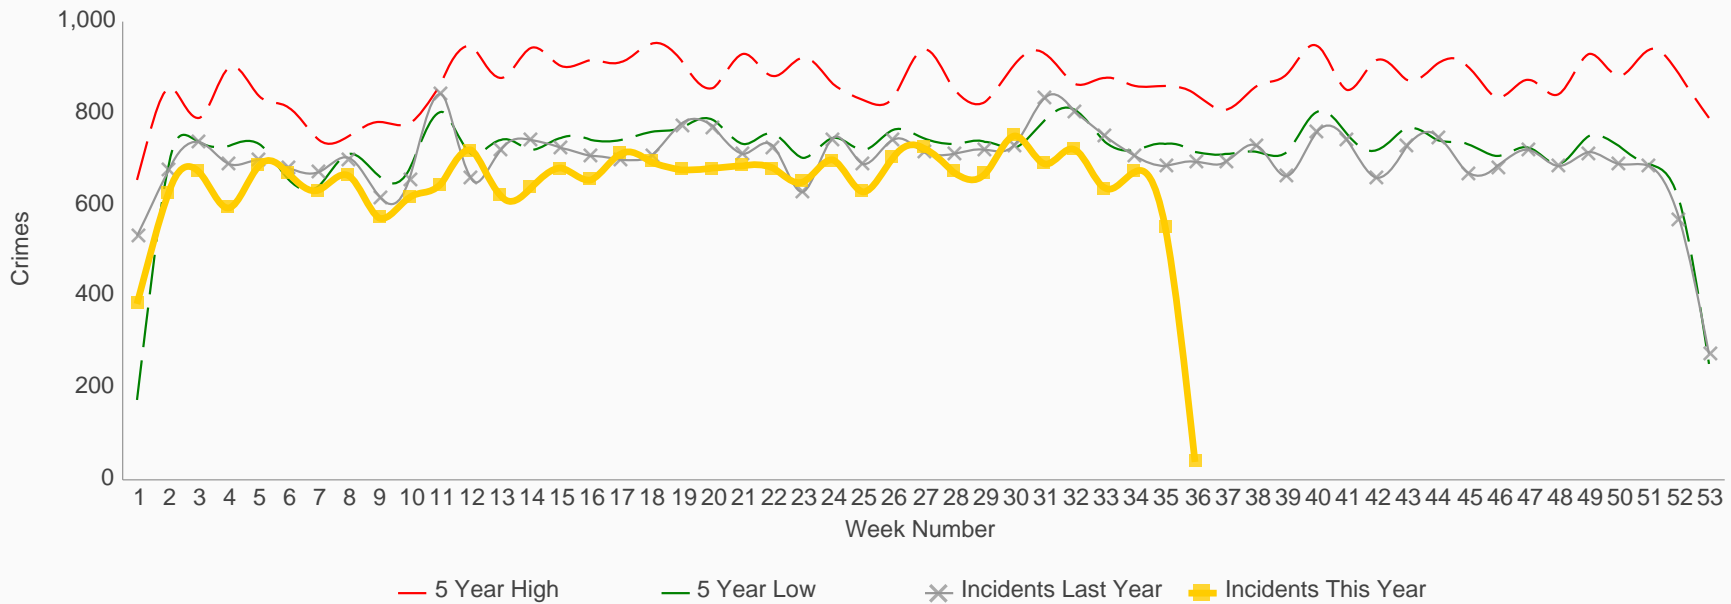

APD COMPSTAT Reports as of 8/31/2015 *(Custom Date)*

Executive View
 COMPSTAT
 COMPSTAT Details

VIOLENT

PROPERTY

Offense Category	MTD	MTD LY	MTD % Var	YTD	YTD LY	YTD % Var
BURGLARY NON RESIDENCE	78	85	-8%	844	993	-15%
BURGLARY RESIDENCE	295	356	-17%	2,331	2,858	-18%
AUTO THEFT	161	172	-6%	1,429	1,436	-0%
BOV	857	951	-10%	6,827	7,012	-3%
OTHER THEFT	1,411	1,729	-18%	11,580	12,623	-8%
Total	2,802	3,293	-15%	23,011	24,922	-8%

Citywide PROPERTY Crim (All) 5 Year High 5 Year Low Incidents Last Year Incidents This Year

Week No.	11	12	13	15	16	24
Event	SXSW	SXSW	Relays	COTA - Grand Prix	Reggae Fest	ROT Rally