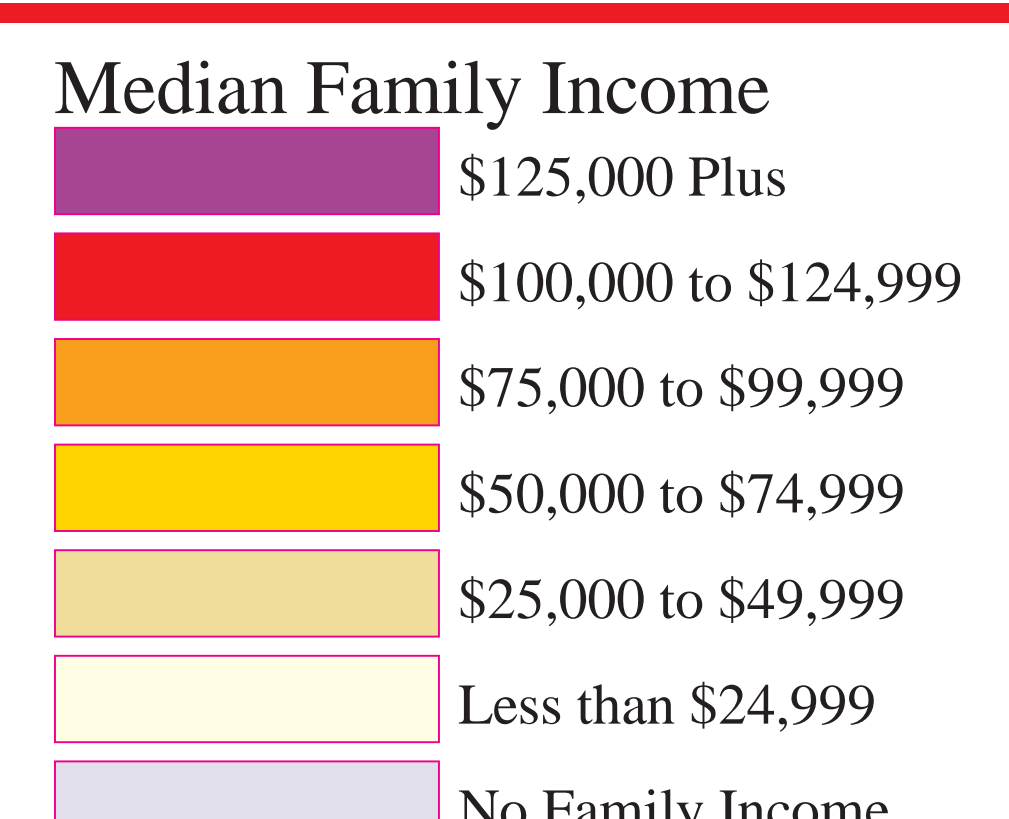

Median Family Income

Austin, Texas

Census Tracts, Source: Census 2000, SF1

Produced by: Ryan Robinson, City Demographer, Department of Planning, City of Austin, June 2004.