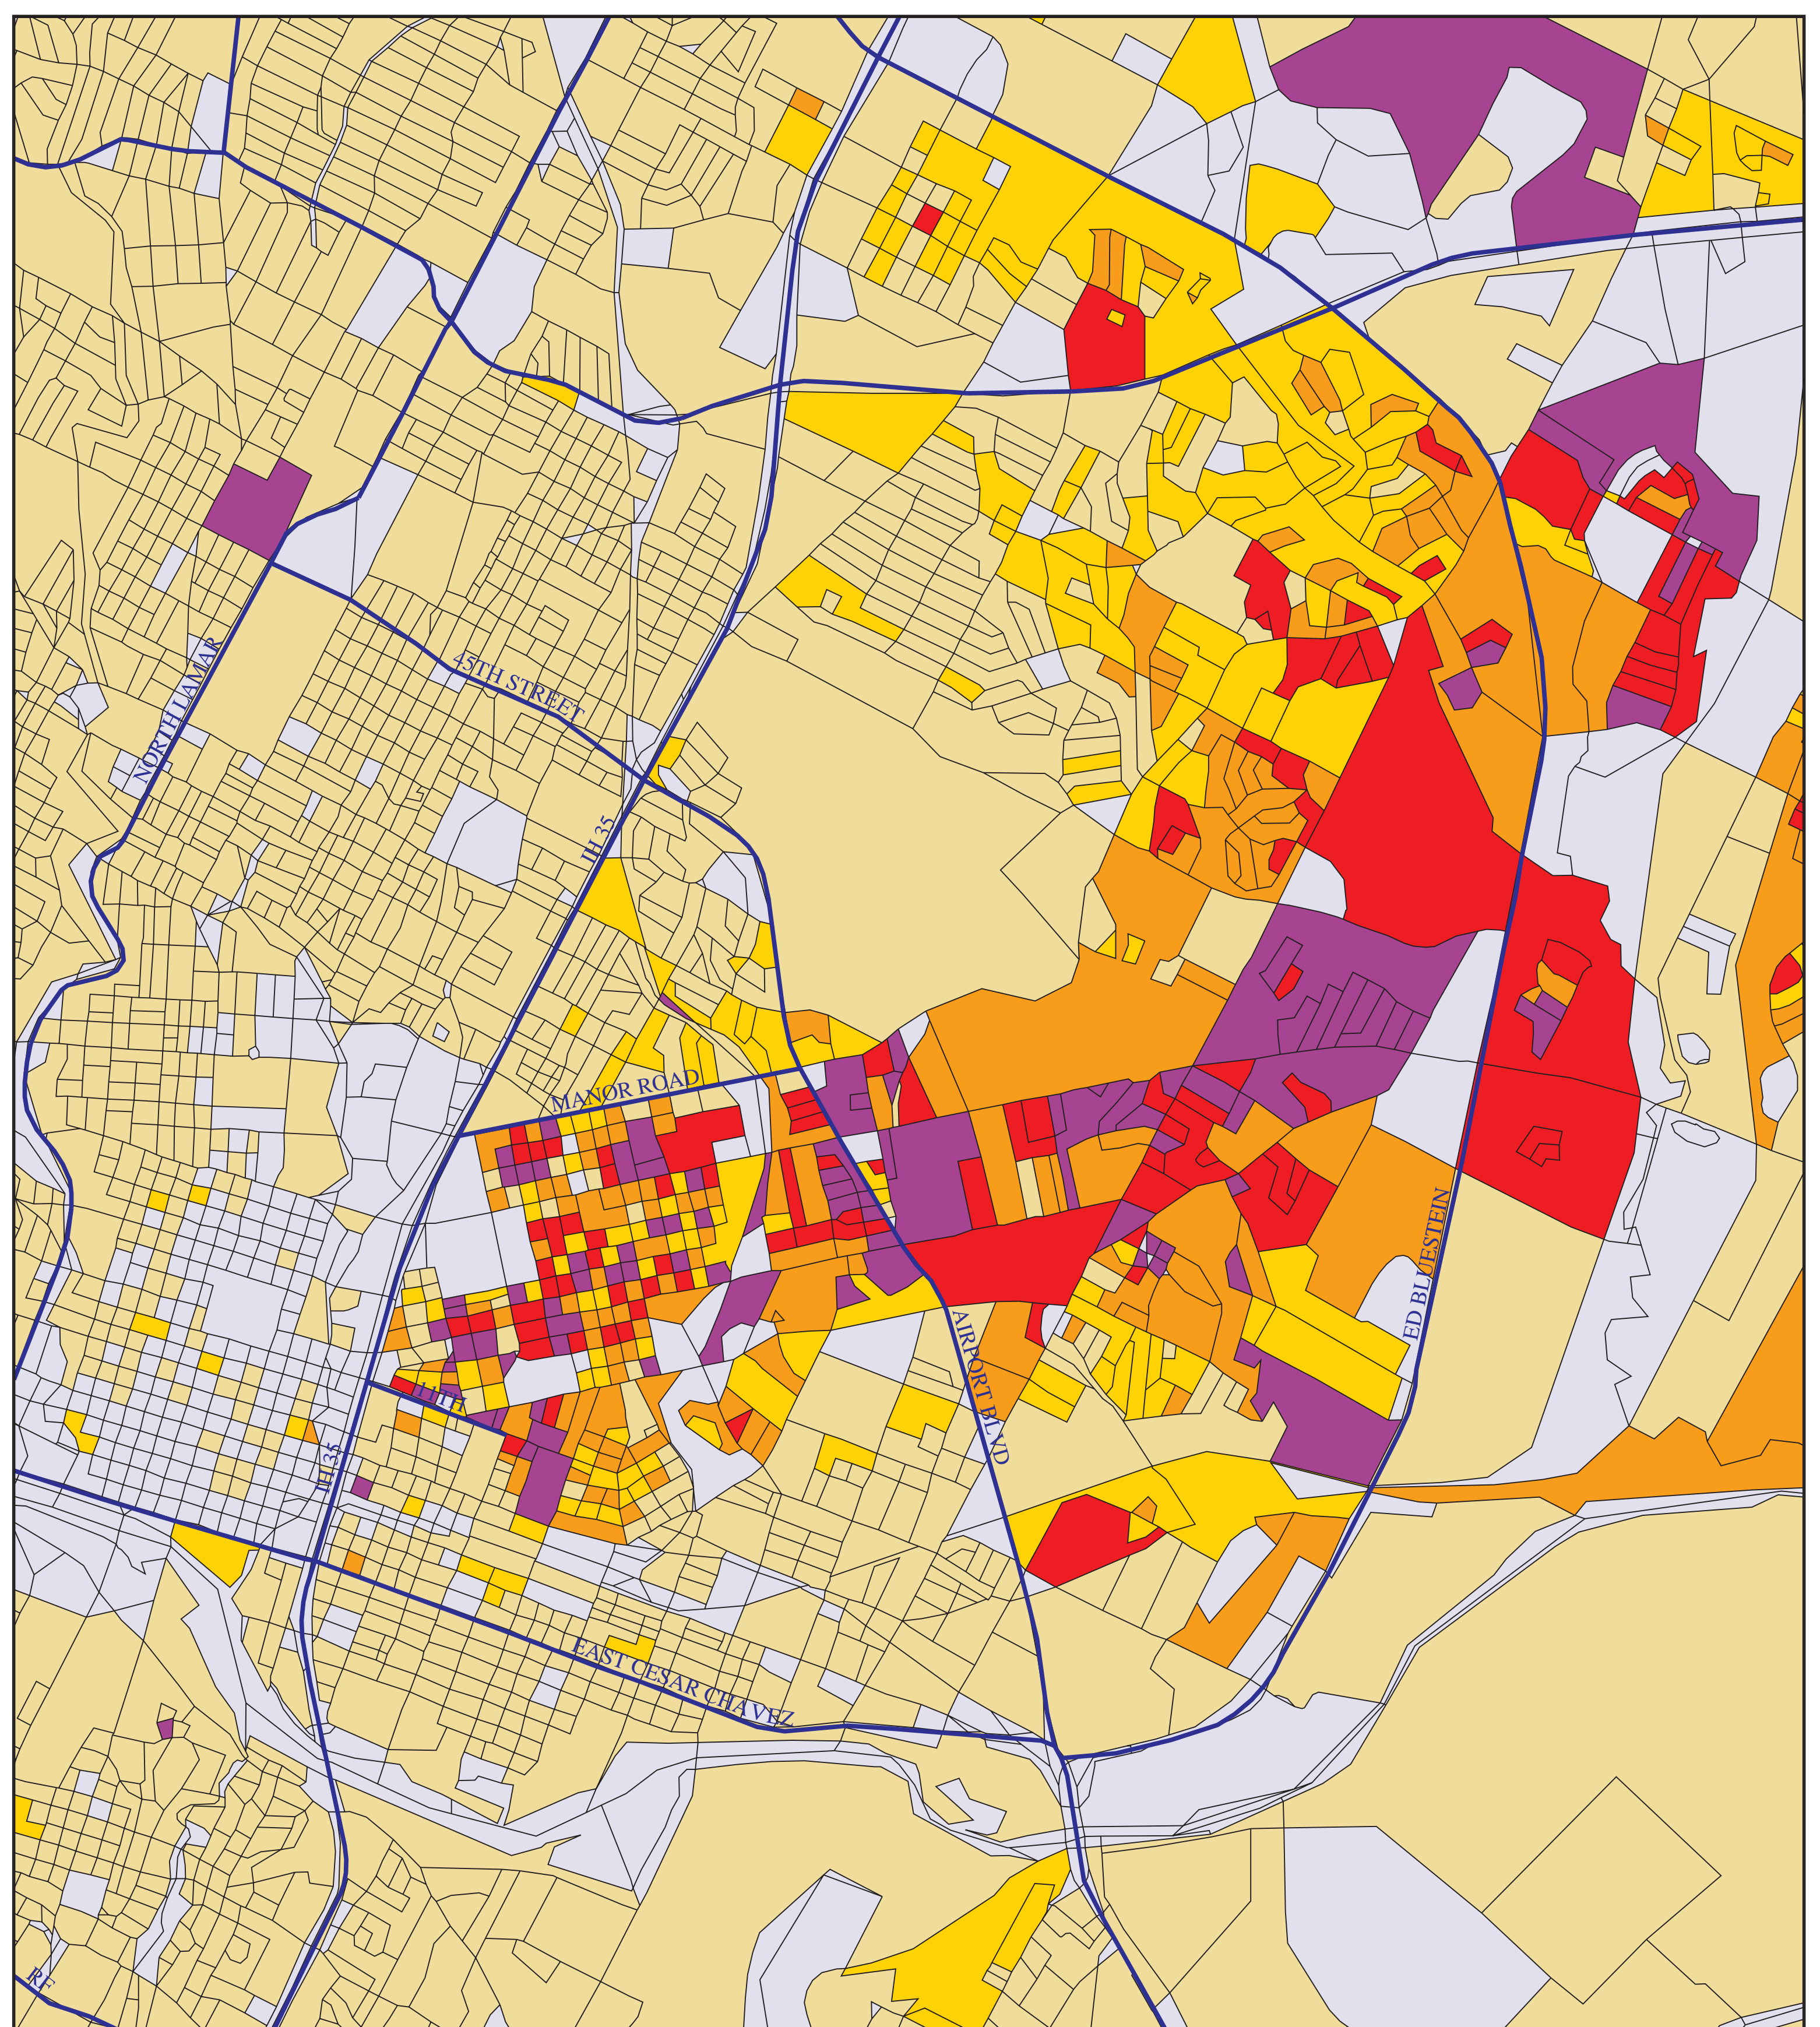

Changing African-American Landscape in East Austin

African-American Population Concentrations, 1990 and 2000.

Austin, Texas. 1990 Census and Census 2000 Data.

1990 Population

Percent African-American

2000 Population

Percent African-American