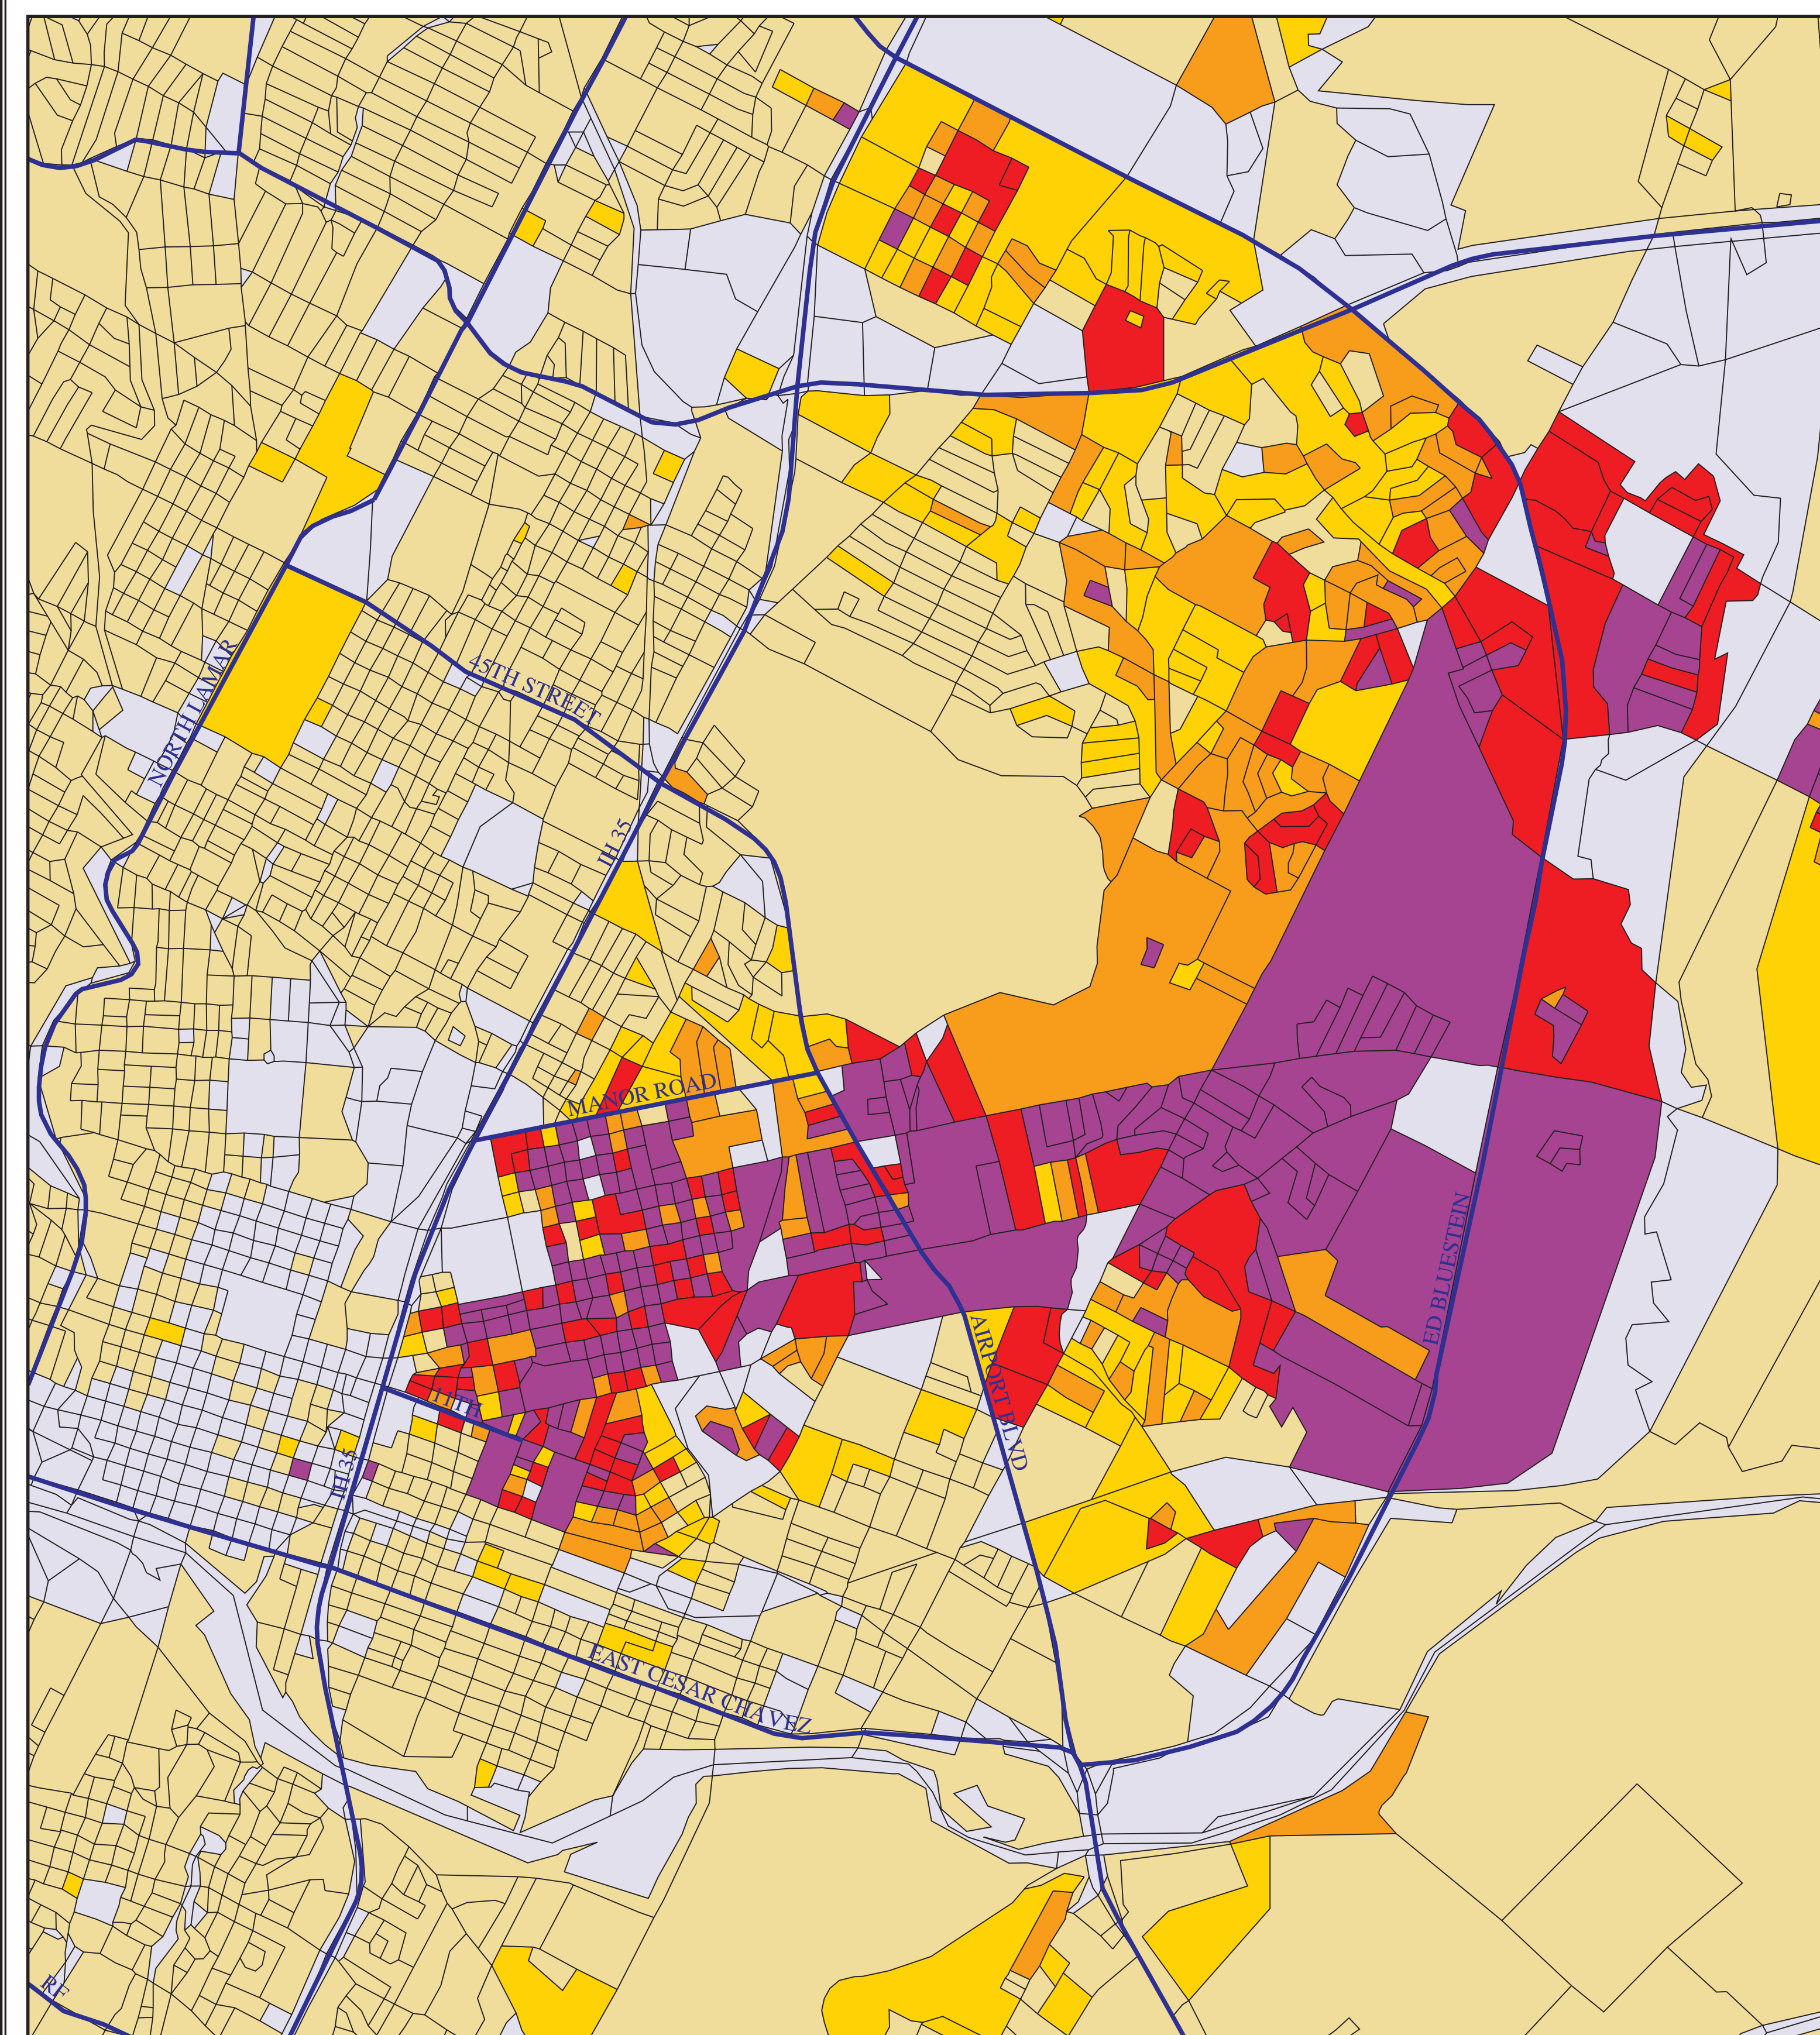

Changing African-American Landscape in East Austin

African-American Population Concentrations, 1990 and 2000.

Austin, Texas. 1990 Census and Census 2000 Data.

1990 Population

Percent African-American

2000 Population

Percent African-American