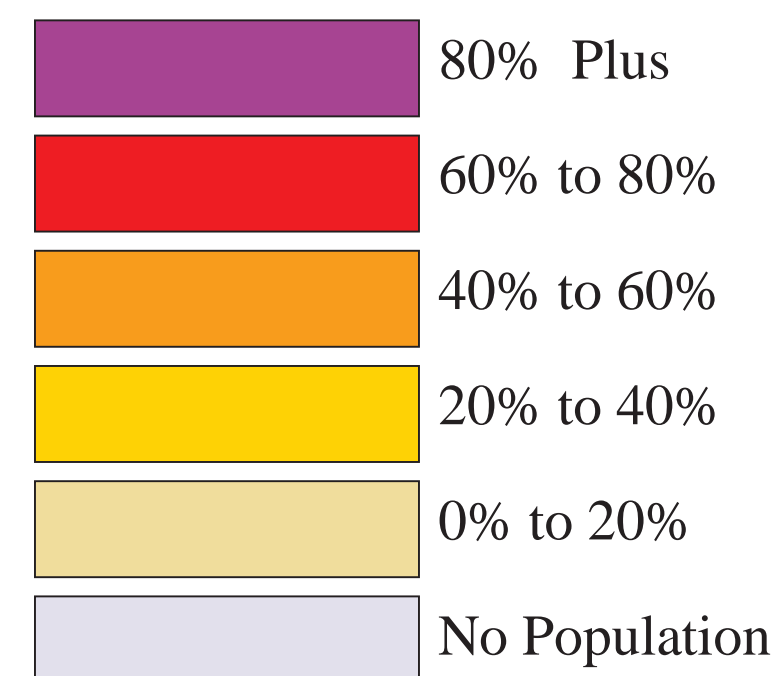

Changing African-American Landscape in East Austin

African-American Population Concentrations, 1990 and 2000.

Austin, Texas. 1990 Census and Census 2000 Data.

1990 Population

Percent African-American

2000 Population

Percent African-American