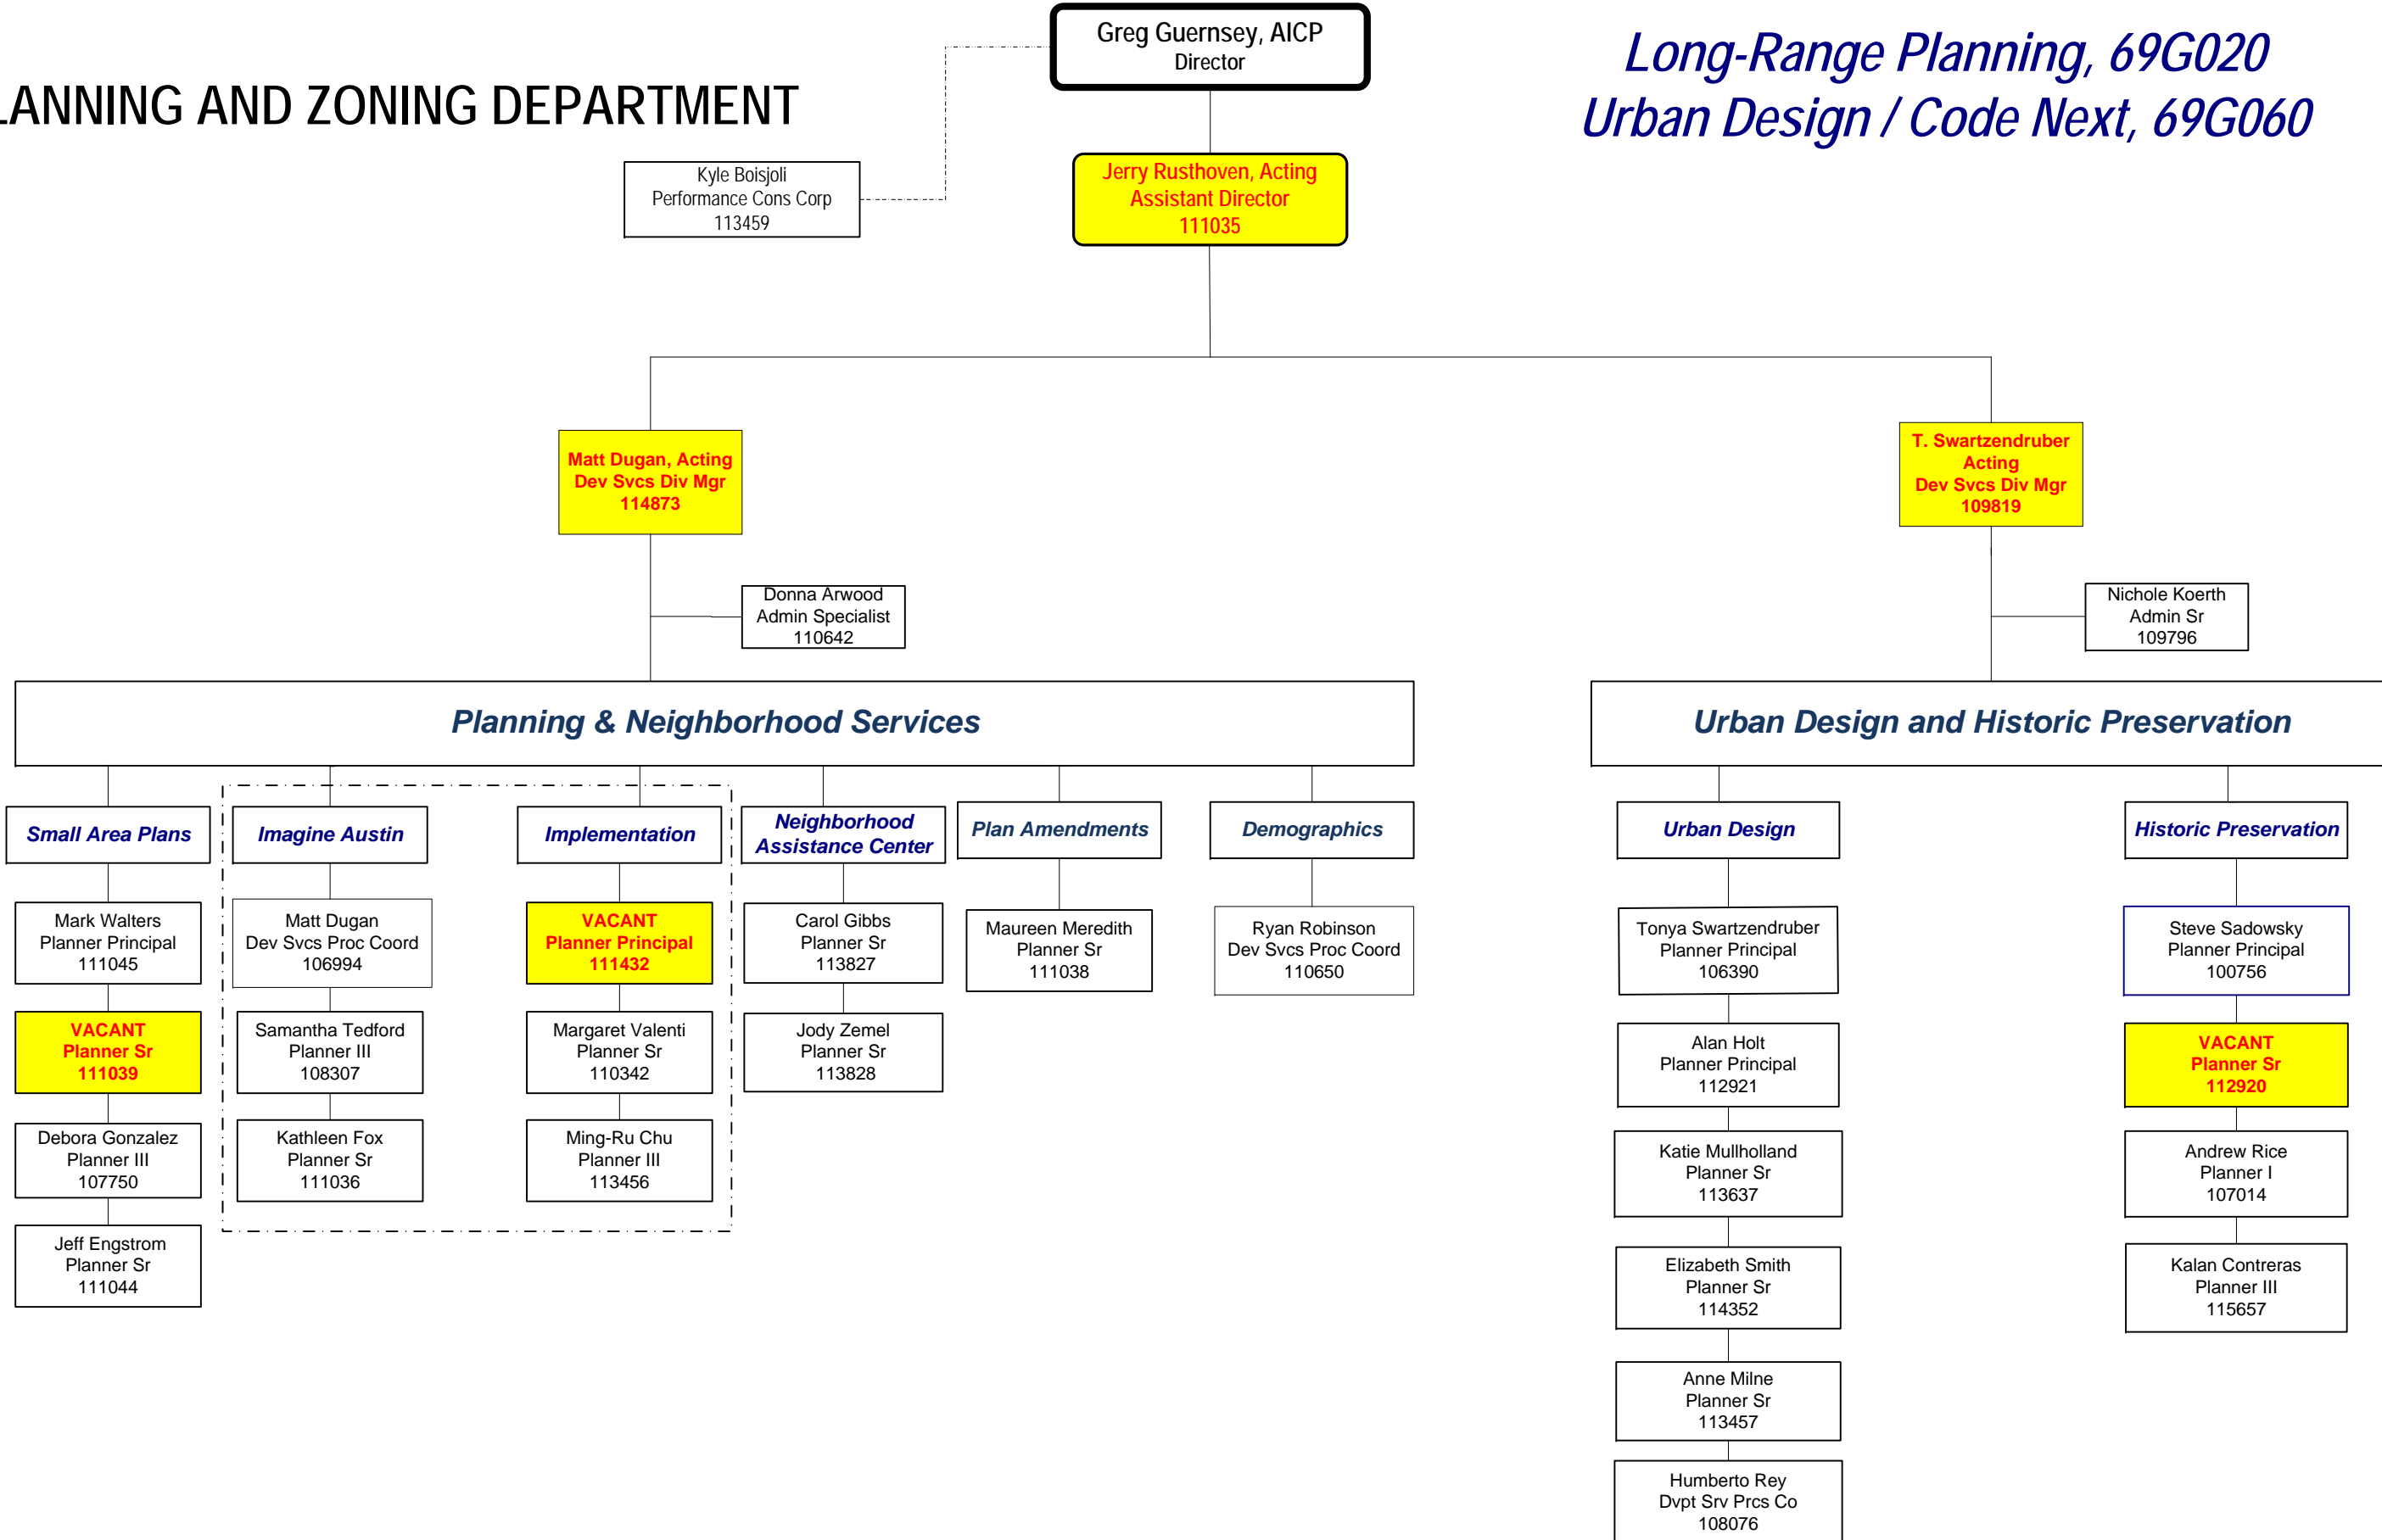

PLANNING AND ZONING DEPARTMENT

PLANNING AND ZONING DEPARTMENT

*Long-Range Planning, 69G020
Urban Design / Code Next, 69G060*

Current Planning 69G030