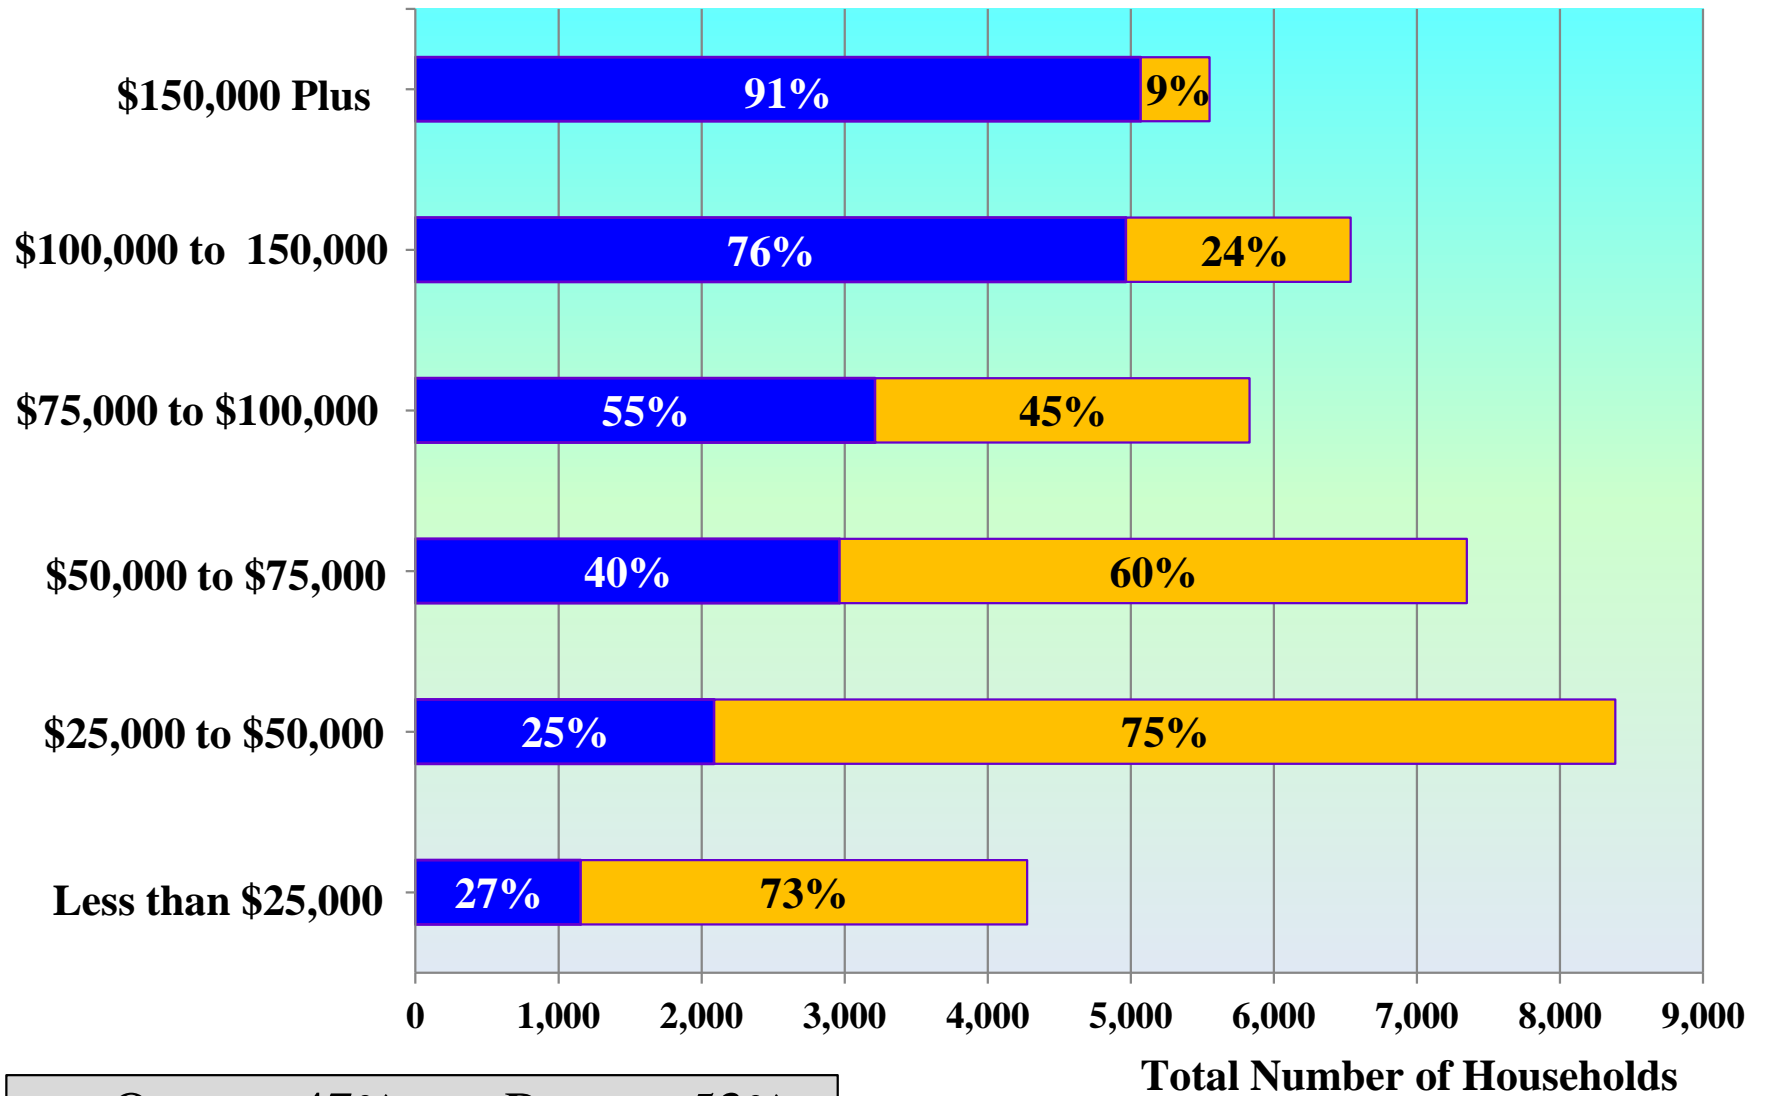

Owners and Renters by Income Bracket, Council District 6, Universe = Households, 2013 data

Source: American Community Survey, US Census Bureau, 2013 5-year dataset, Table B25118