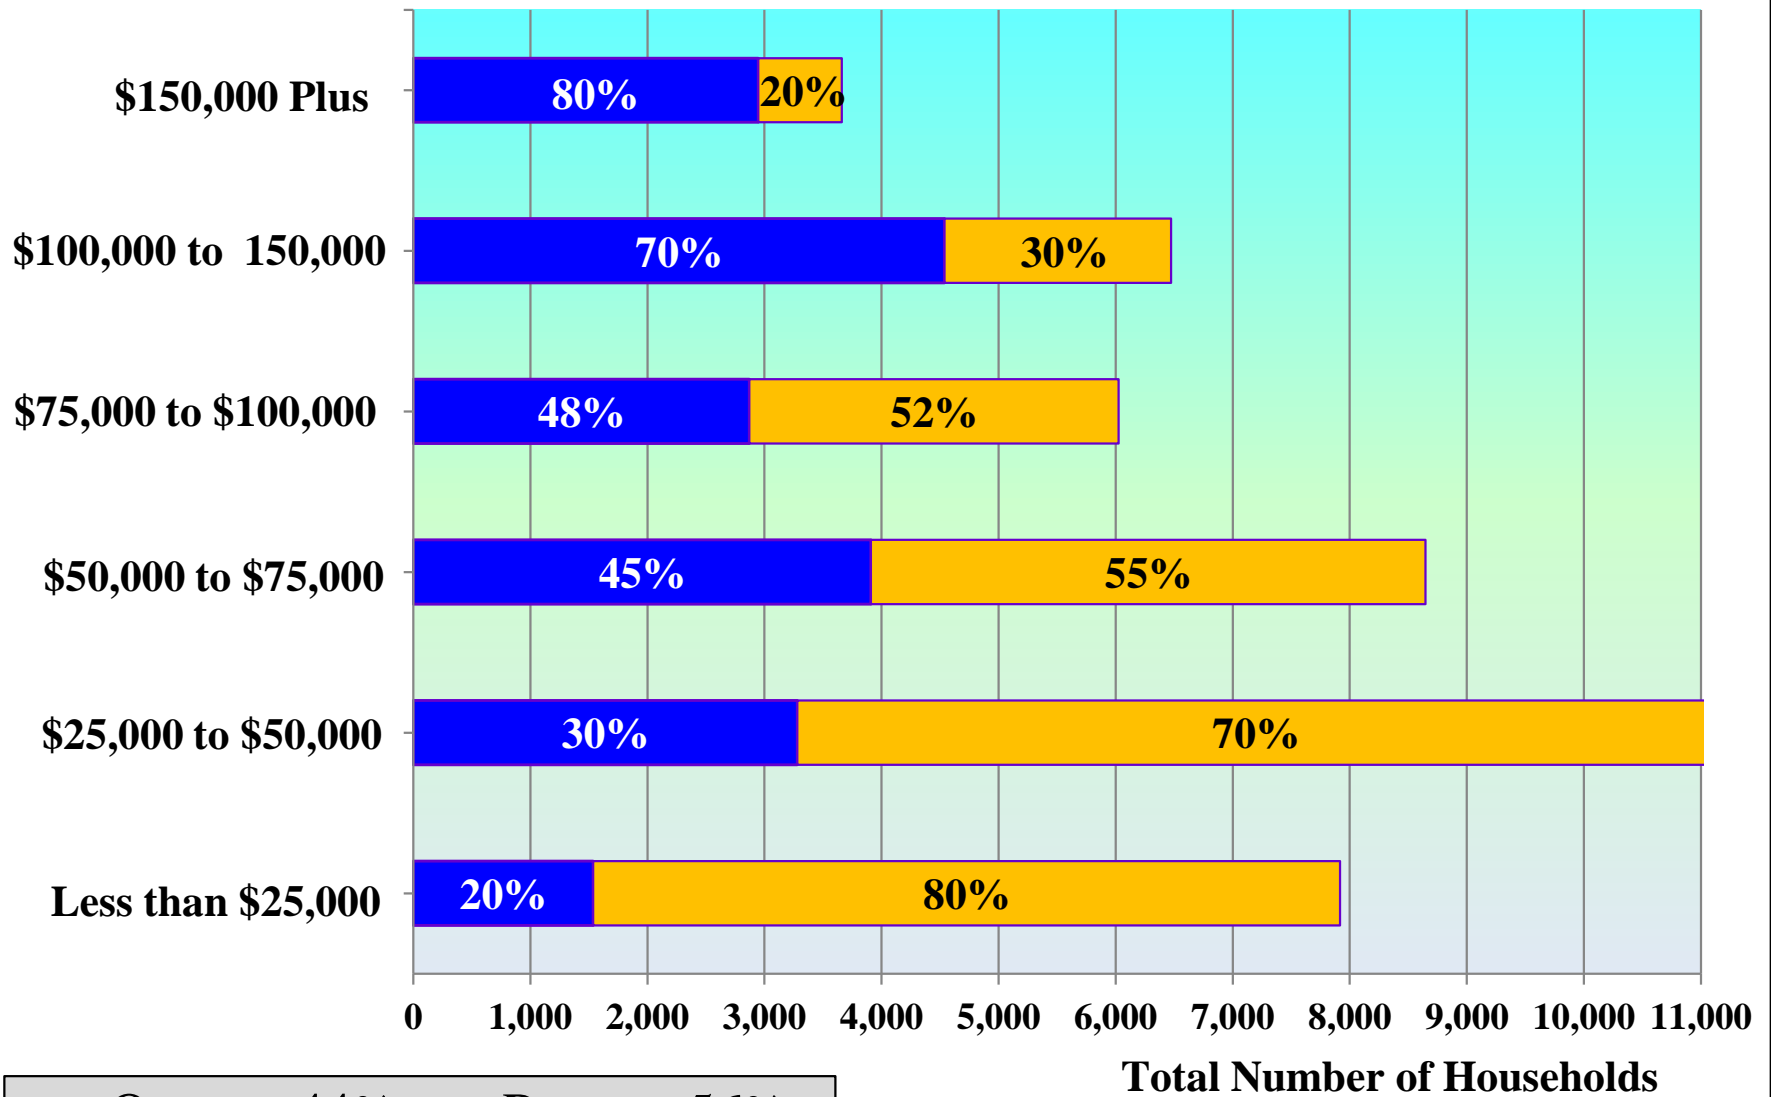

Source: American Community Survey, US Census Bureau, 2013 5-year dataset, Table B25118.

Owners and Renters by Income Bracket, Council District 5, Universe = Households, 2013 data

Source: American Community Survey, US Census Bureau, 2013 5-year dataset, Table B25118.

Owners and Renters by Income Bracket, Council District 6, Universe = Households, 2013 data

Source: American Community Survey, US Census Bureau, 2013 5-year dataset, Table B25118

Owners and Renters by Income Bracket, Council District 7, Universe = Households, 2013 data