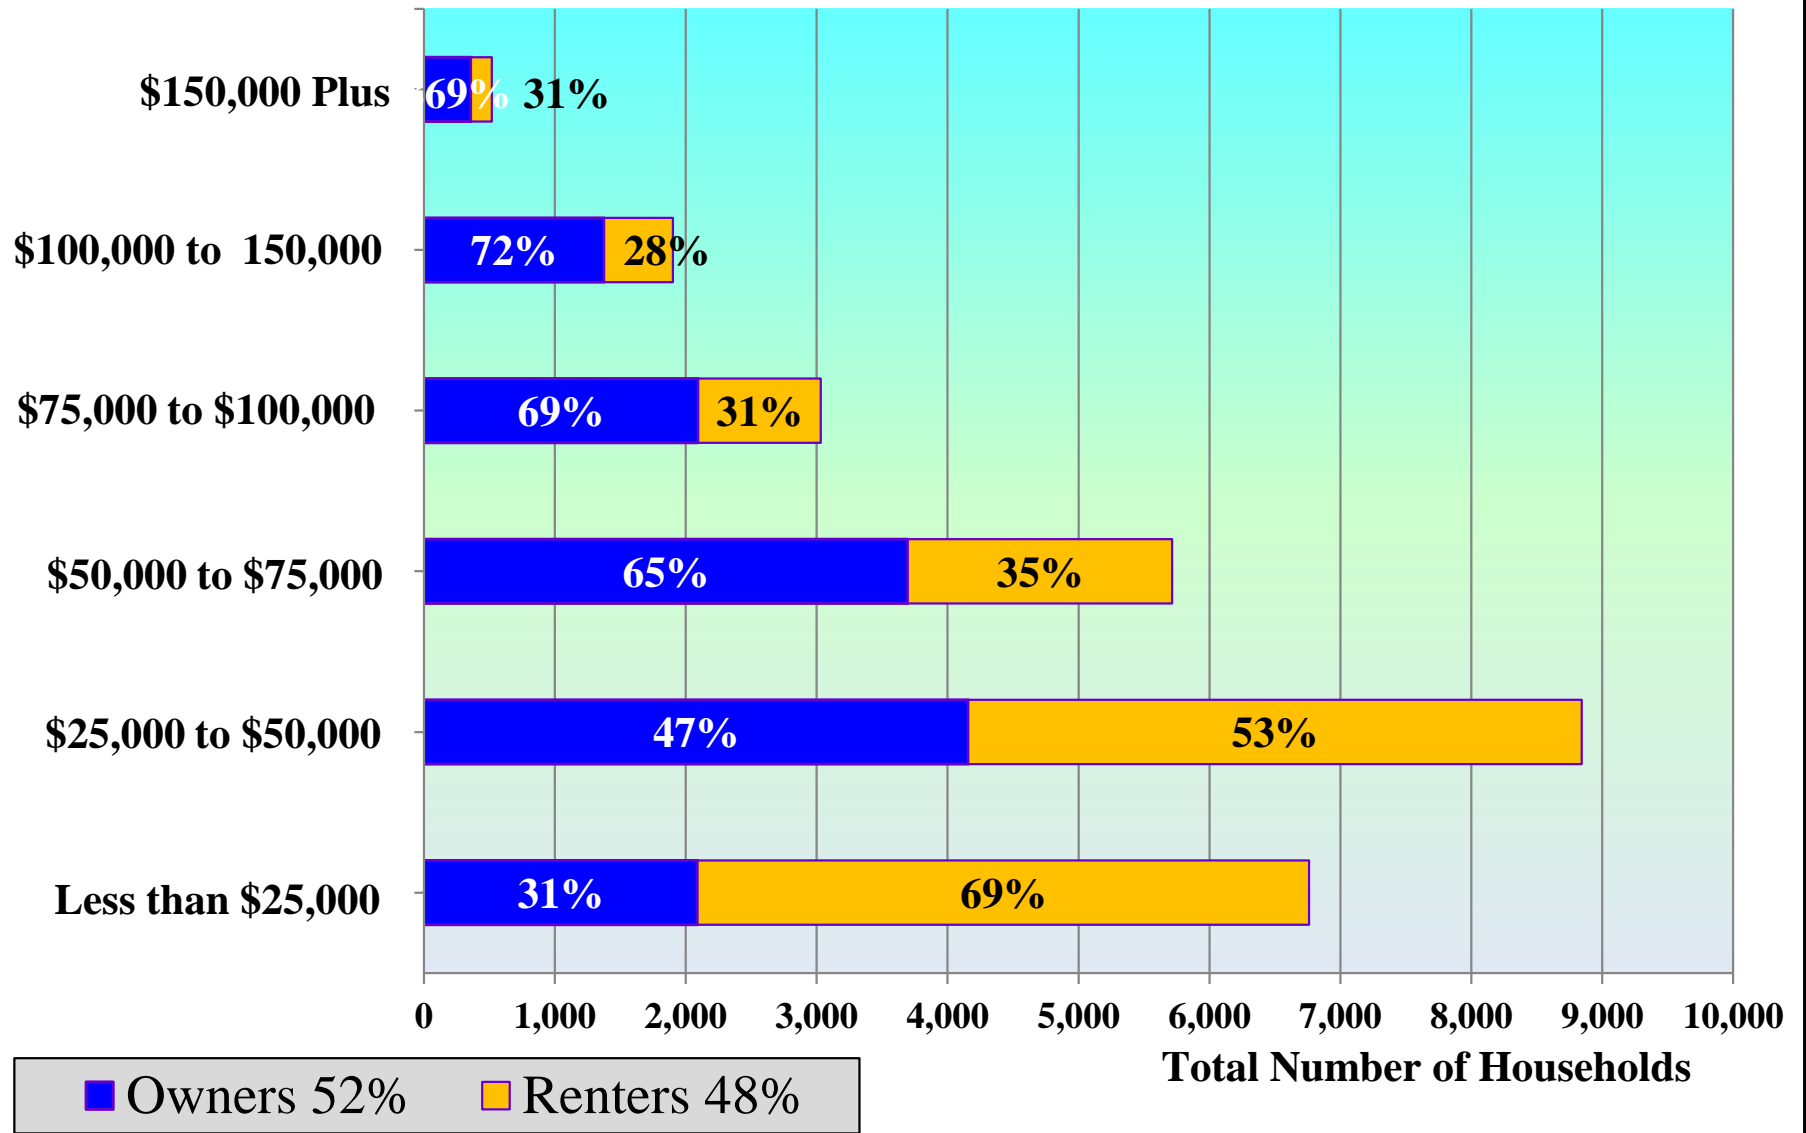

Owners and Renters by Income Bracket, City of Austin, Universe = Households, 2013 data

Source: American Community Survey, US Census Bureau, 2013 1-year dataset, Table B25118.

Owners and Renters by Income Bracket, Council District 1, Universe = Households, 2013 data

Source: American Community Survey, US Census Bureau, 2013 5-year dataset, Table B25118.

Owners and Renters by Income Bracket, Council District 2, Universe = Households, 2013 data

Source: American Community Survey, US Census Bureau 2013 5-year dataset, Table B25118.