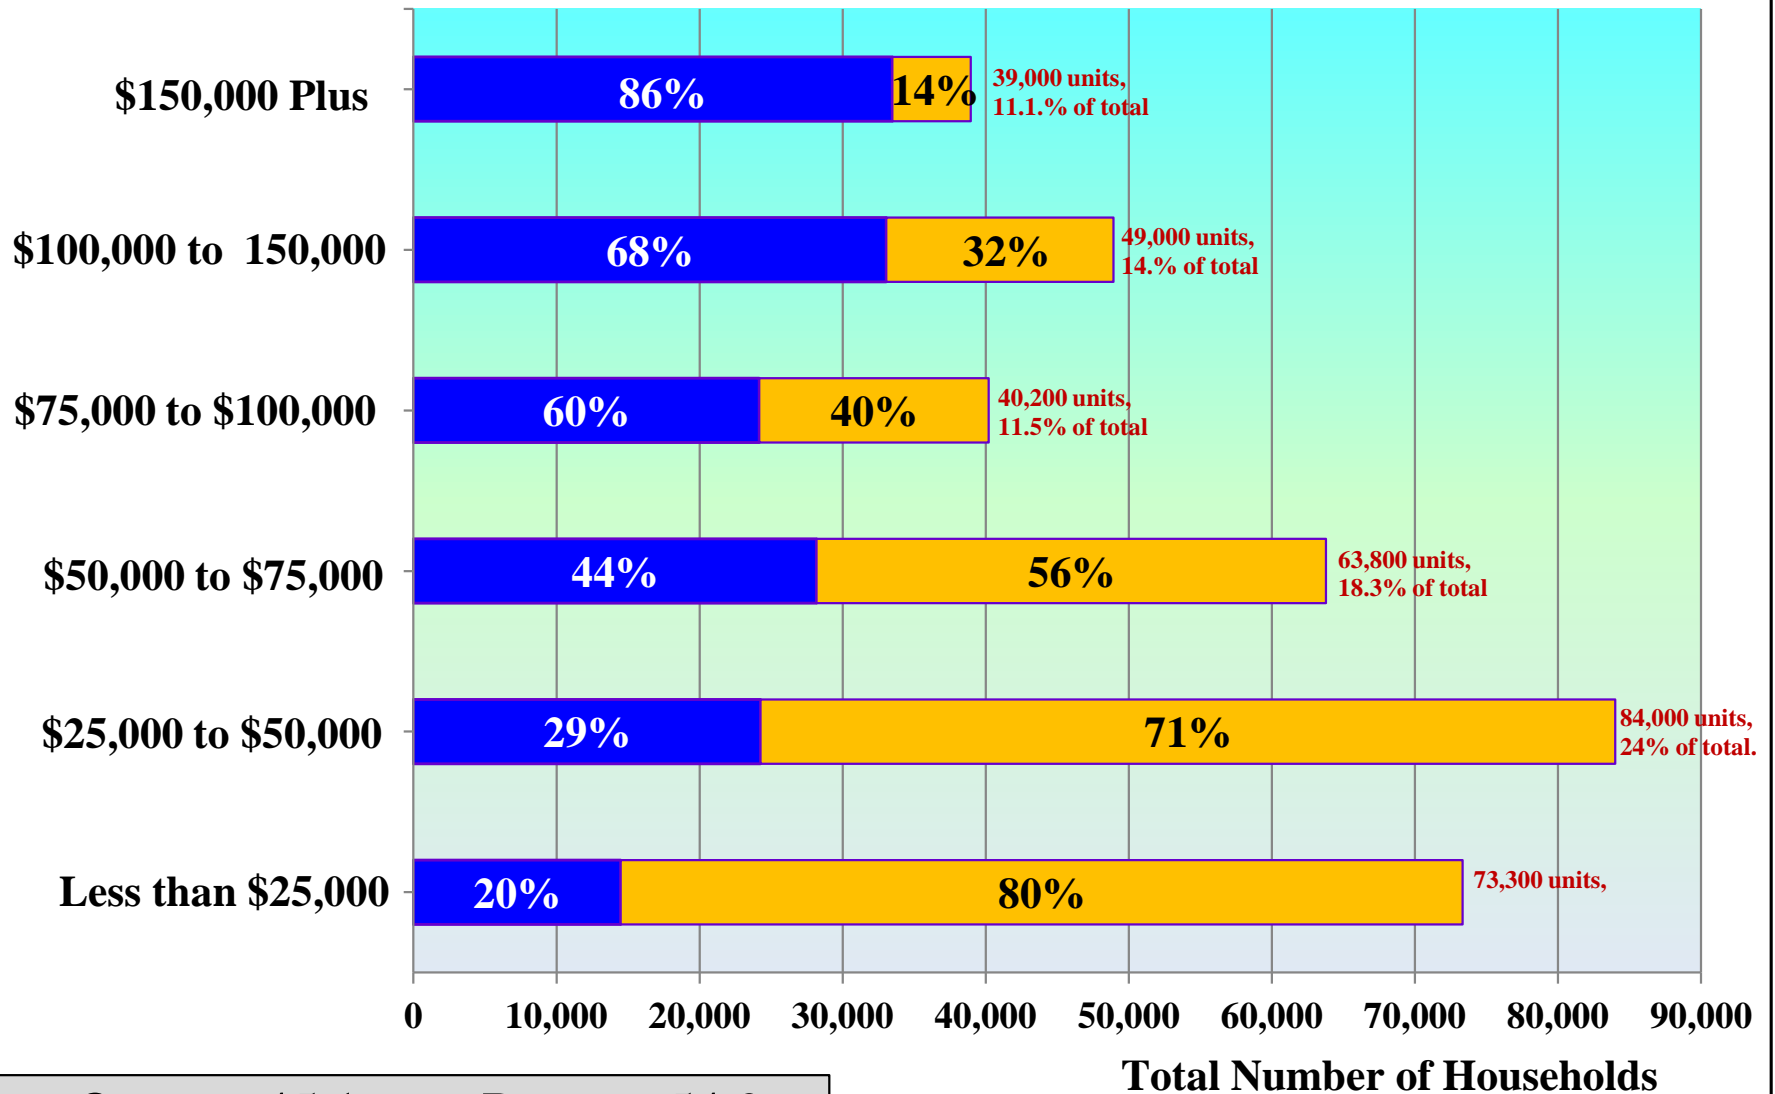

Owners and Renters by Income Bracket, City of Austin, Universe = Households, 2013 data

Source: American Community Survey, US Census Bureau, 2013 1-year dataset, Table B25118.

Owners and Renters by Income Bracket, Council District 1, Universe = Households, 2013 data

Source: American Community Survey, US Census Bureau, 2013 5-year dataset, Table B25118.

Owners and Renters by Income Bracket, Council District 2, Universe = Households, 2013 data

Source: American Community Survey, US Census Bureau 2013 5-year dataset, Table B25118.