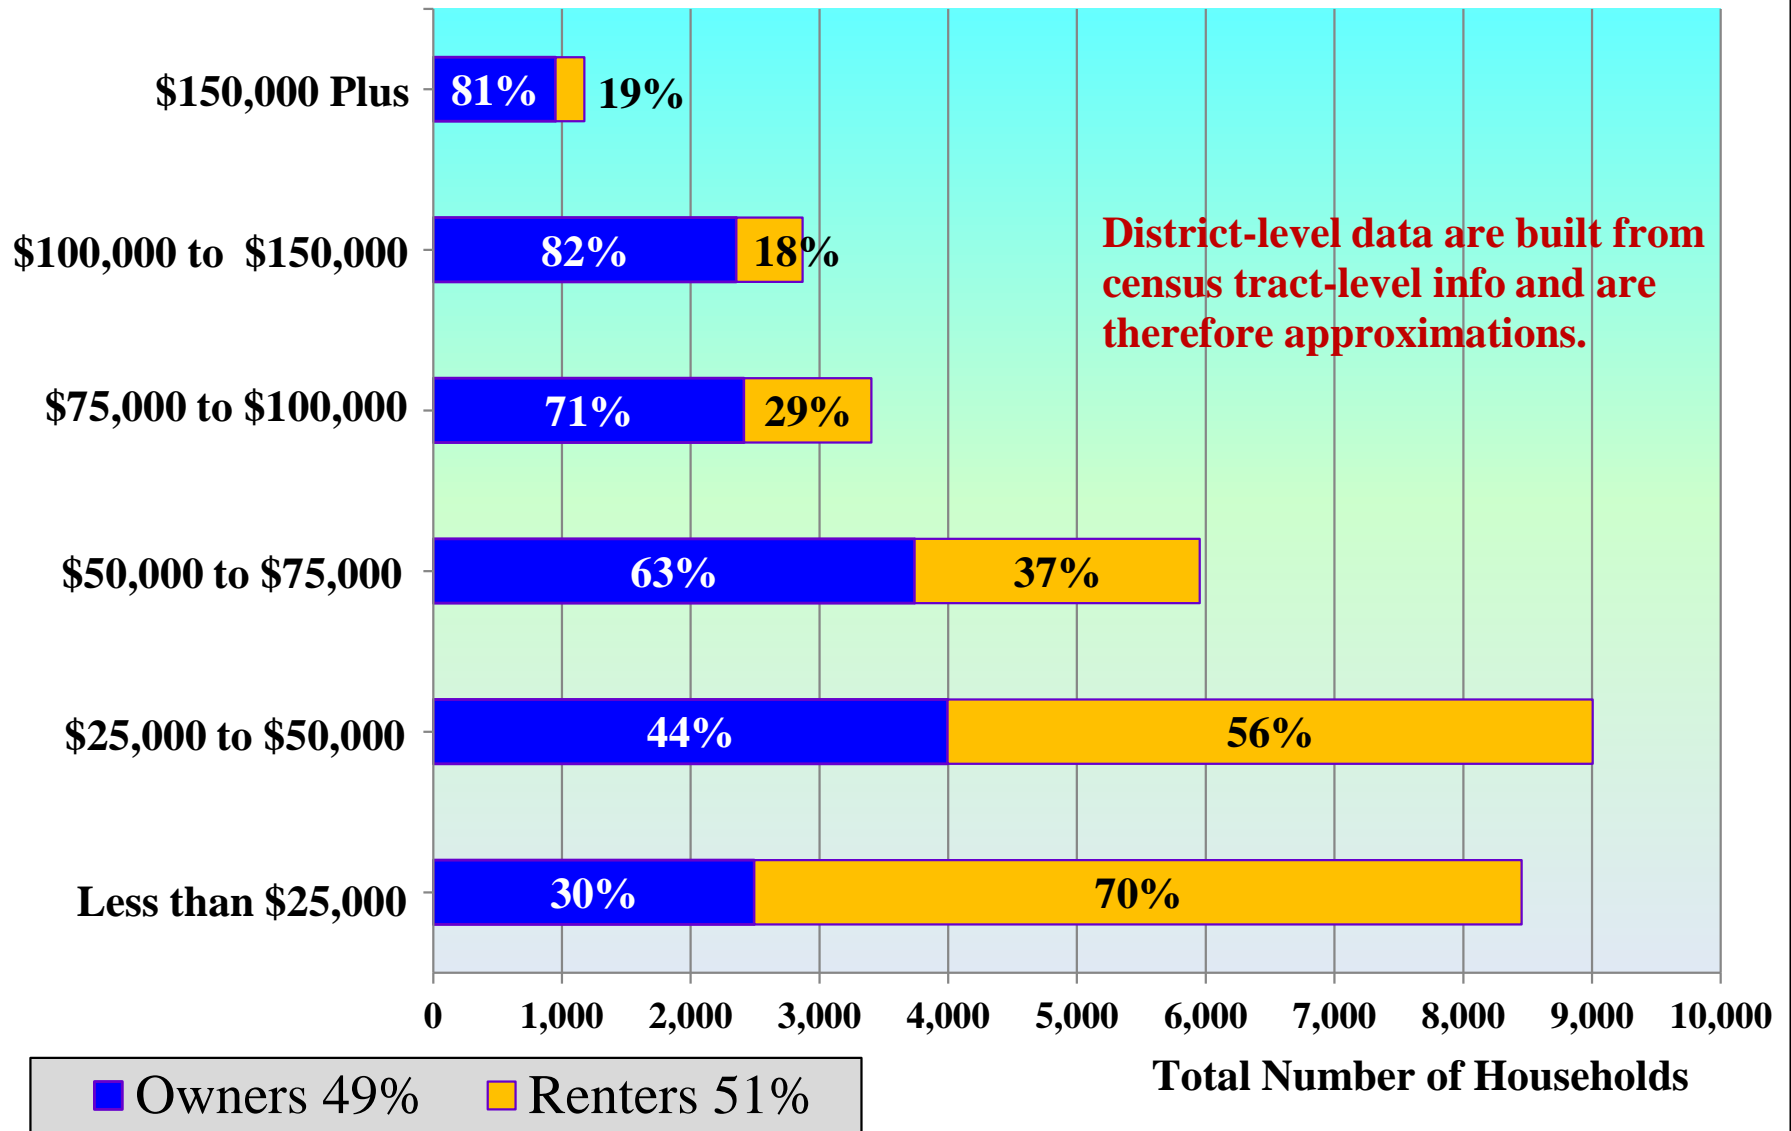

Owners and Renters by Income Bracket, City of Austin, Universe = Households, 2013 data

Source: American Community Survey, US Census Bureau, 2013 1-year dataset, Table B25118.

Owners and Renters by Income Bracket, Council District 1, Universe = Households, 2013 data

Source: American Community Survey, US Census Bureau, 2013 5-year dataset, Table B25118.

Owners and Renters by Income Bracket, Council District 2, Universe = Households, 2013 data

Source: American Community Survey, US Census Bureau 2013 5-year dataset, Table B25118.