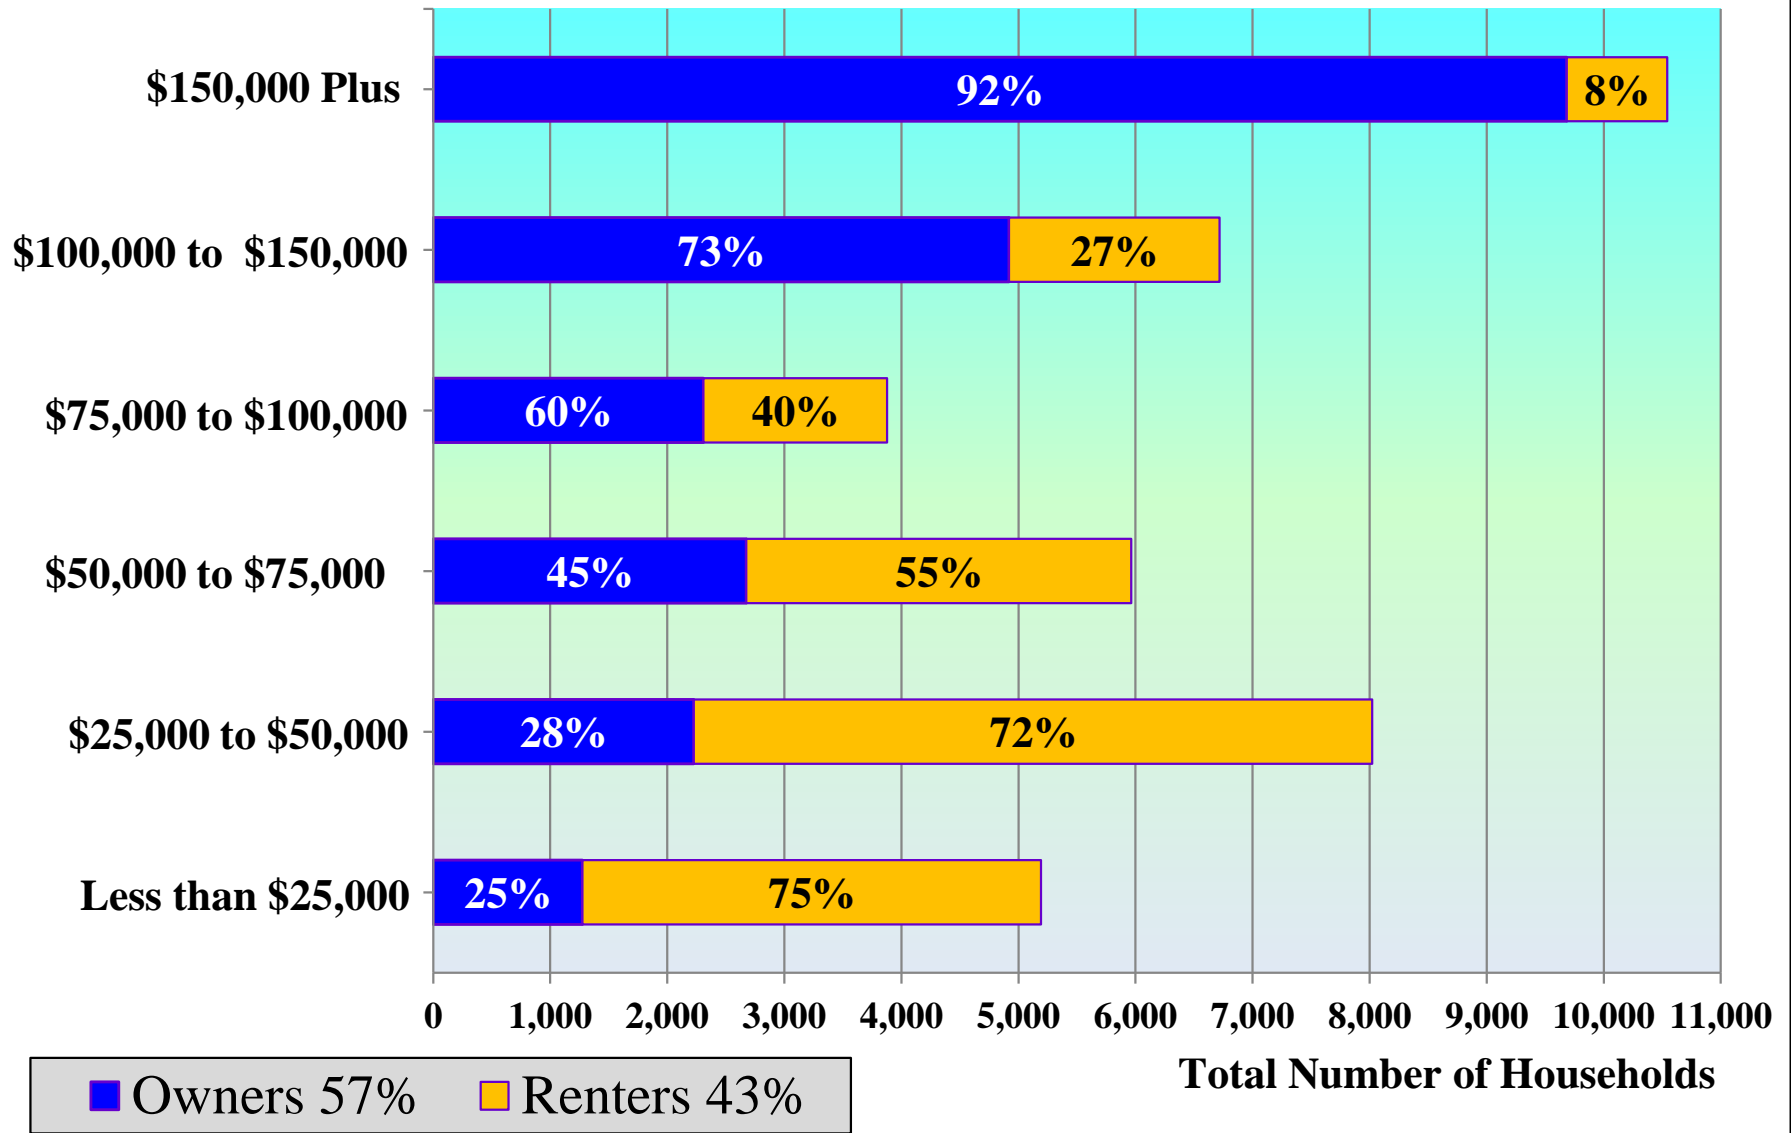

Owners and Renters by Income Bracket, Council District 6, Universe = Households, 2013 data

Source: American Community Survey, US Census Bureau, 2013 5-year dataset, Table B25118

Owners and Renters by Income Bracket, Council District 7, Universe = Households, 2013 data

Source: American Community Survey, US Census Bureau, 2013 5-year dataset, Table B25118.

Owners and Renters by Income Bracket, Council District 8, Universe = Households, 2013 data

Source: American Community Survey, US Census Bureau, 2013 5-year dataset, Table B25118.

Owners and Renters by Income Bracket, Council District 9, Universe = Households, 2013 data

Source: American Community Survey, US Census Bureau, 2013 5-year dataset, Table B25118.

Owners and Renters by Income Bracket, Council District 10, Universe = Households, 2013 data