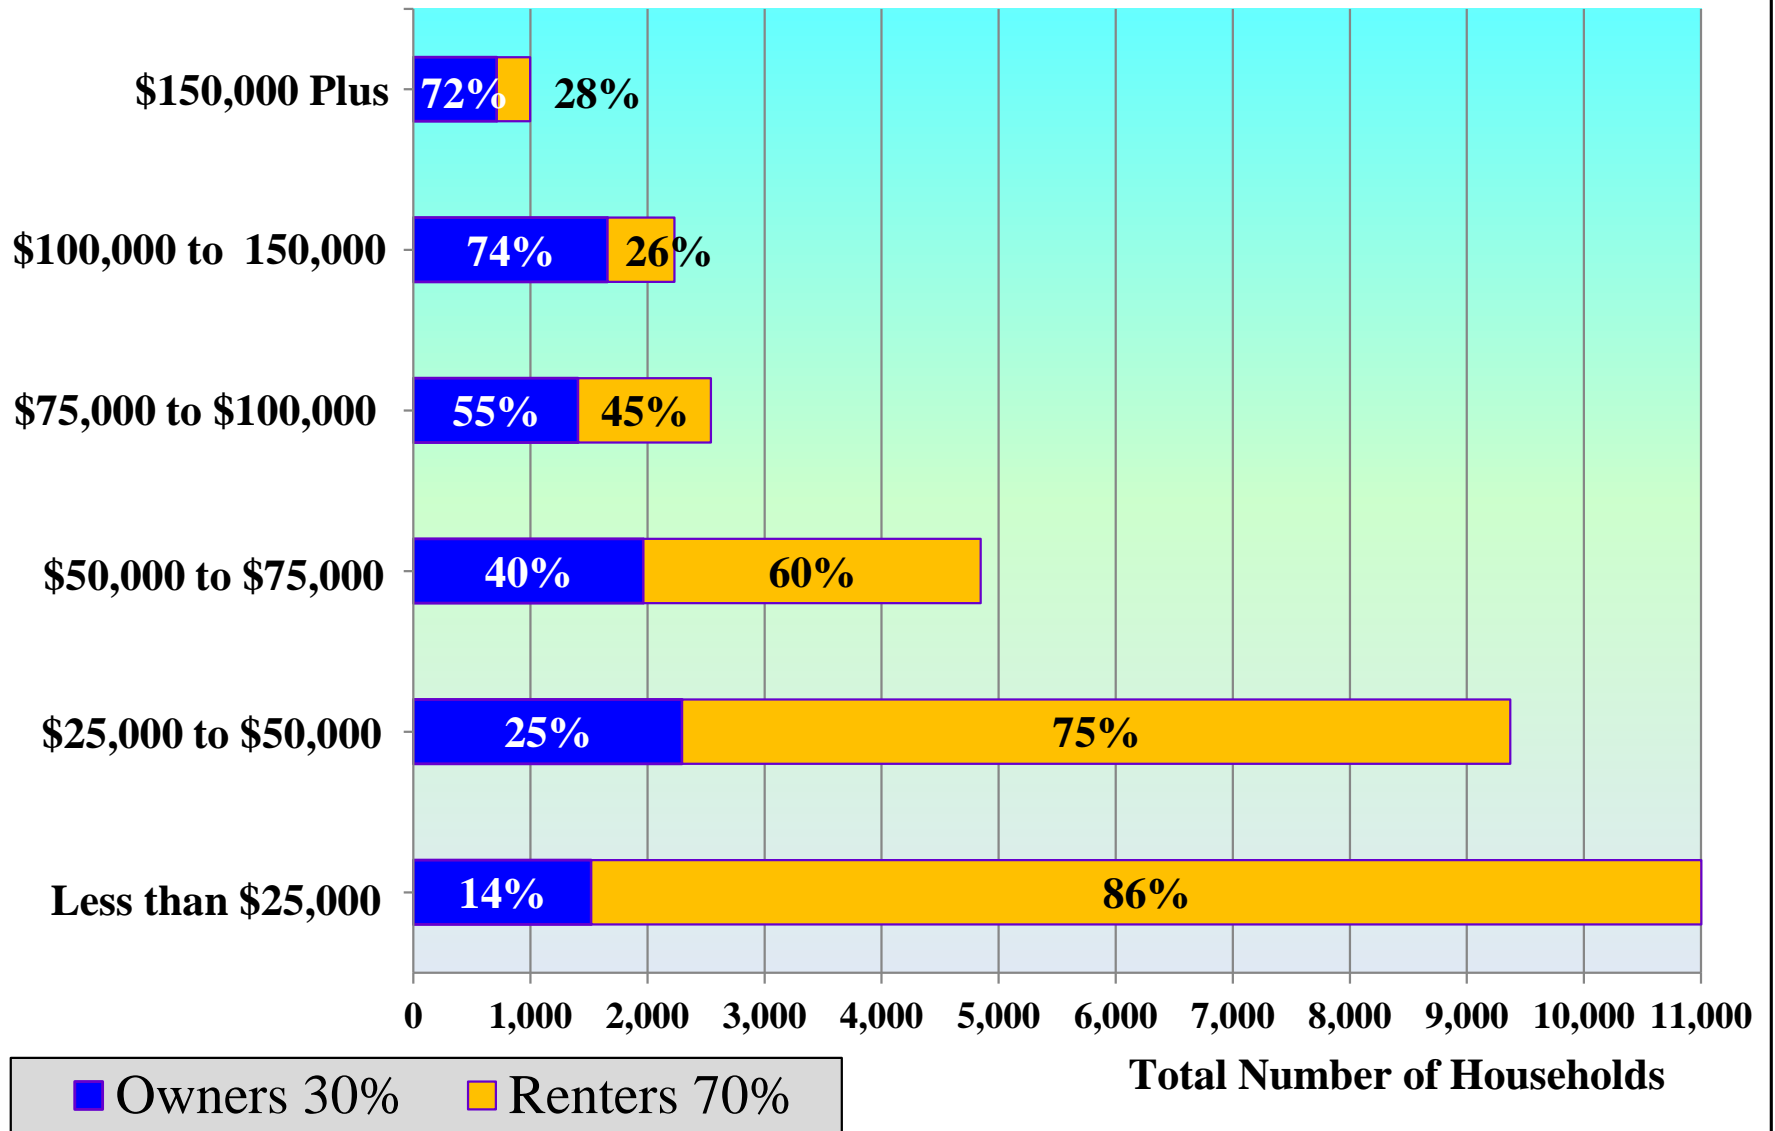

Owners and Renters by Income Bracket, City of Austin, Universe = Households, 2013 data

Source: American Community Survey, US Census Bureau, 2013 1-year dataset, Table B25118.

Owners and Renters by Income Bracket, Council District 1, Universe = Households, 2013 data

Source: American Community Survey, US Census Bureau, 2013 5-year dataset, Table B25118.

Owners and Renters by Income Bracket, Council District 2, Universe = Households, 2013 data

Source: American Community Survey, US Census Bureau 2013 5-year dataset, Table B25118.

Owners and Renters by Income Bracket, Council District 3, Universe = Households, 2013 data

Source: American Community Survey, US Census Bureau, 2013 5-year dataset, Table B25118.

Owners and Renters by Income Bracket, Council District 4, Universe = Households, 2013 data