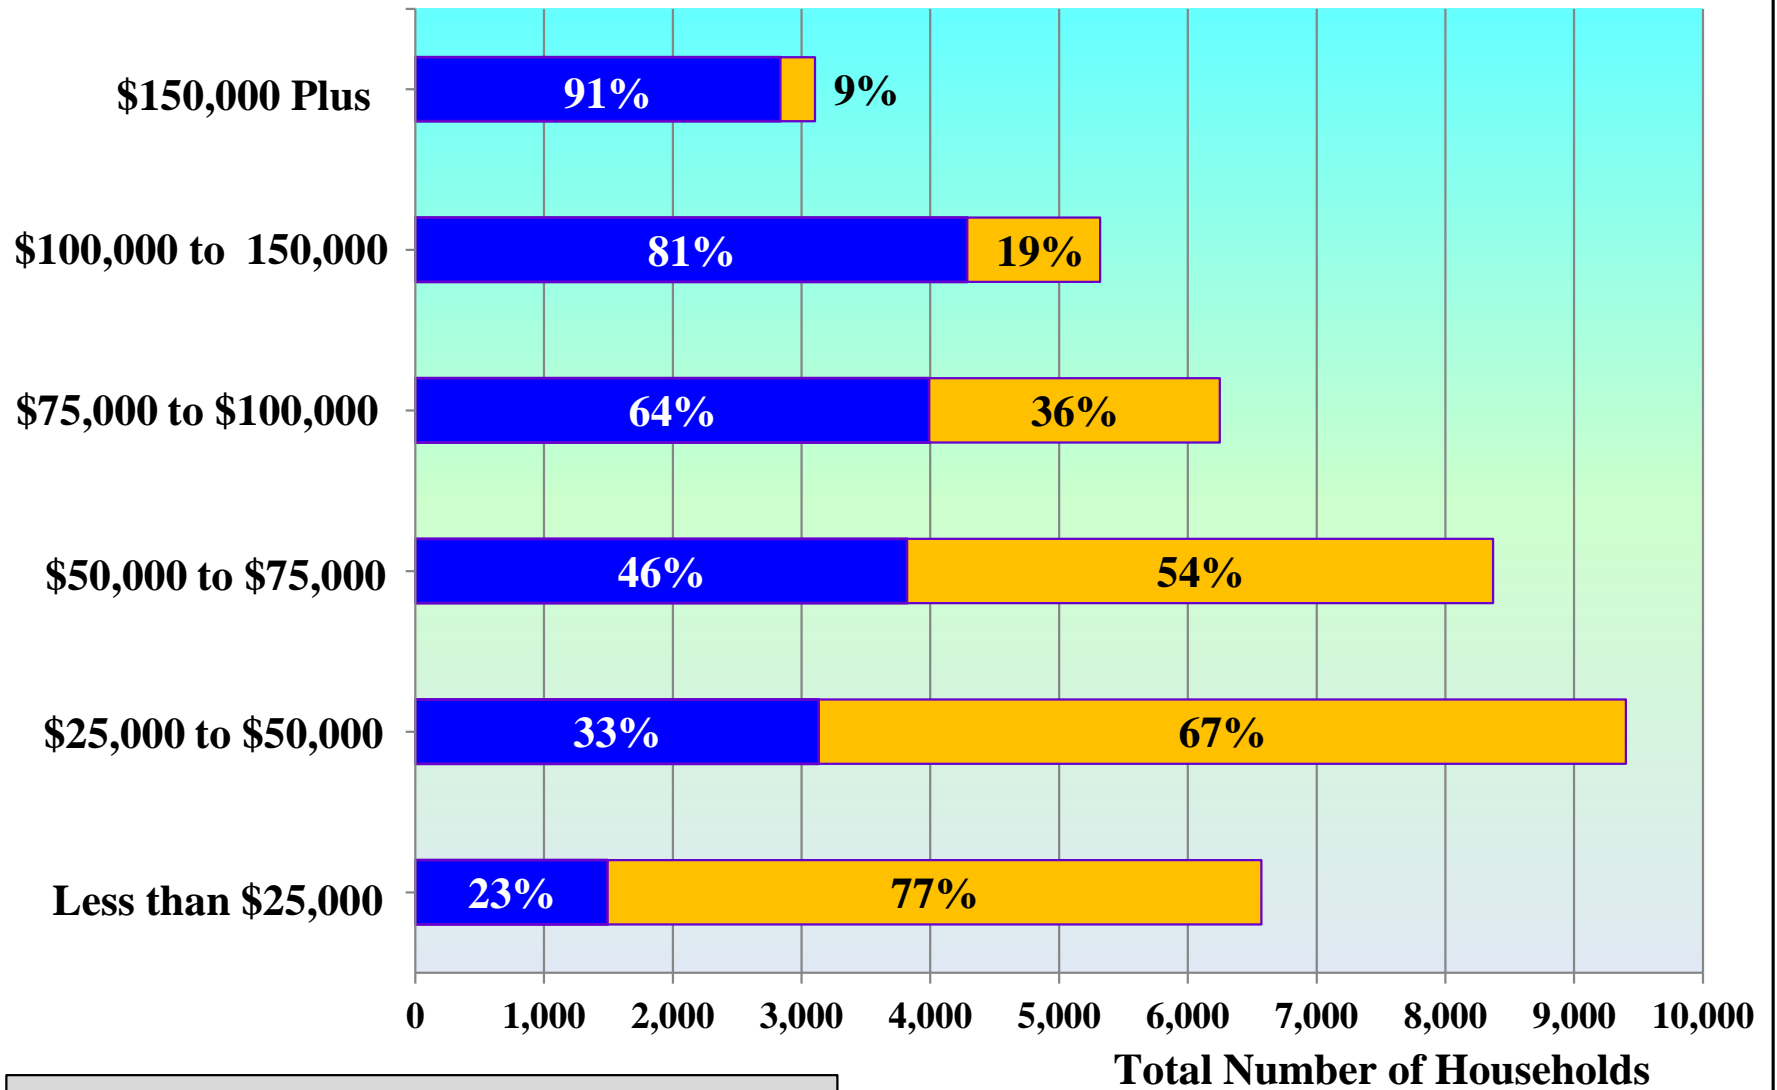

Source: American Community Survey, US Census Bureau, 2013 5-year dataset, Table B25118.

Owners and Renters by Income Bracket, Council District 2, Universe = Households, 2013 data

Source: American Community Survey, US Census Bureau 2013 5-year dataset, Table B25118.

Owners and Renters by Income Bracket, Council District 3, Universe = Households, 2013 data

Source: American Community Survey, US Census Bureau, 2013 5-year dataset, Table B25118.

Owners and Renters by Income Bracket, Council District 4, Universe = Households, 2013 data

Source: American Community Survey, US Census Bureau, 2013 5-year dataset, Table B25118.

Owners and Renters by Income Bracket, Council District 5, Universe = Households, 2013 data

Source: American Community Survey, US Census Bureau, 2013 5-year dataset, Table B25118.