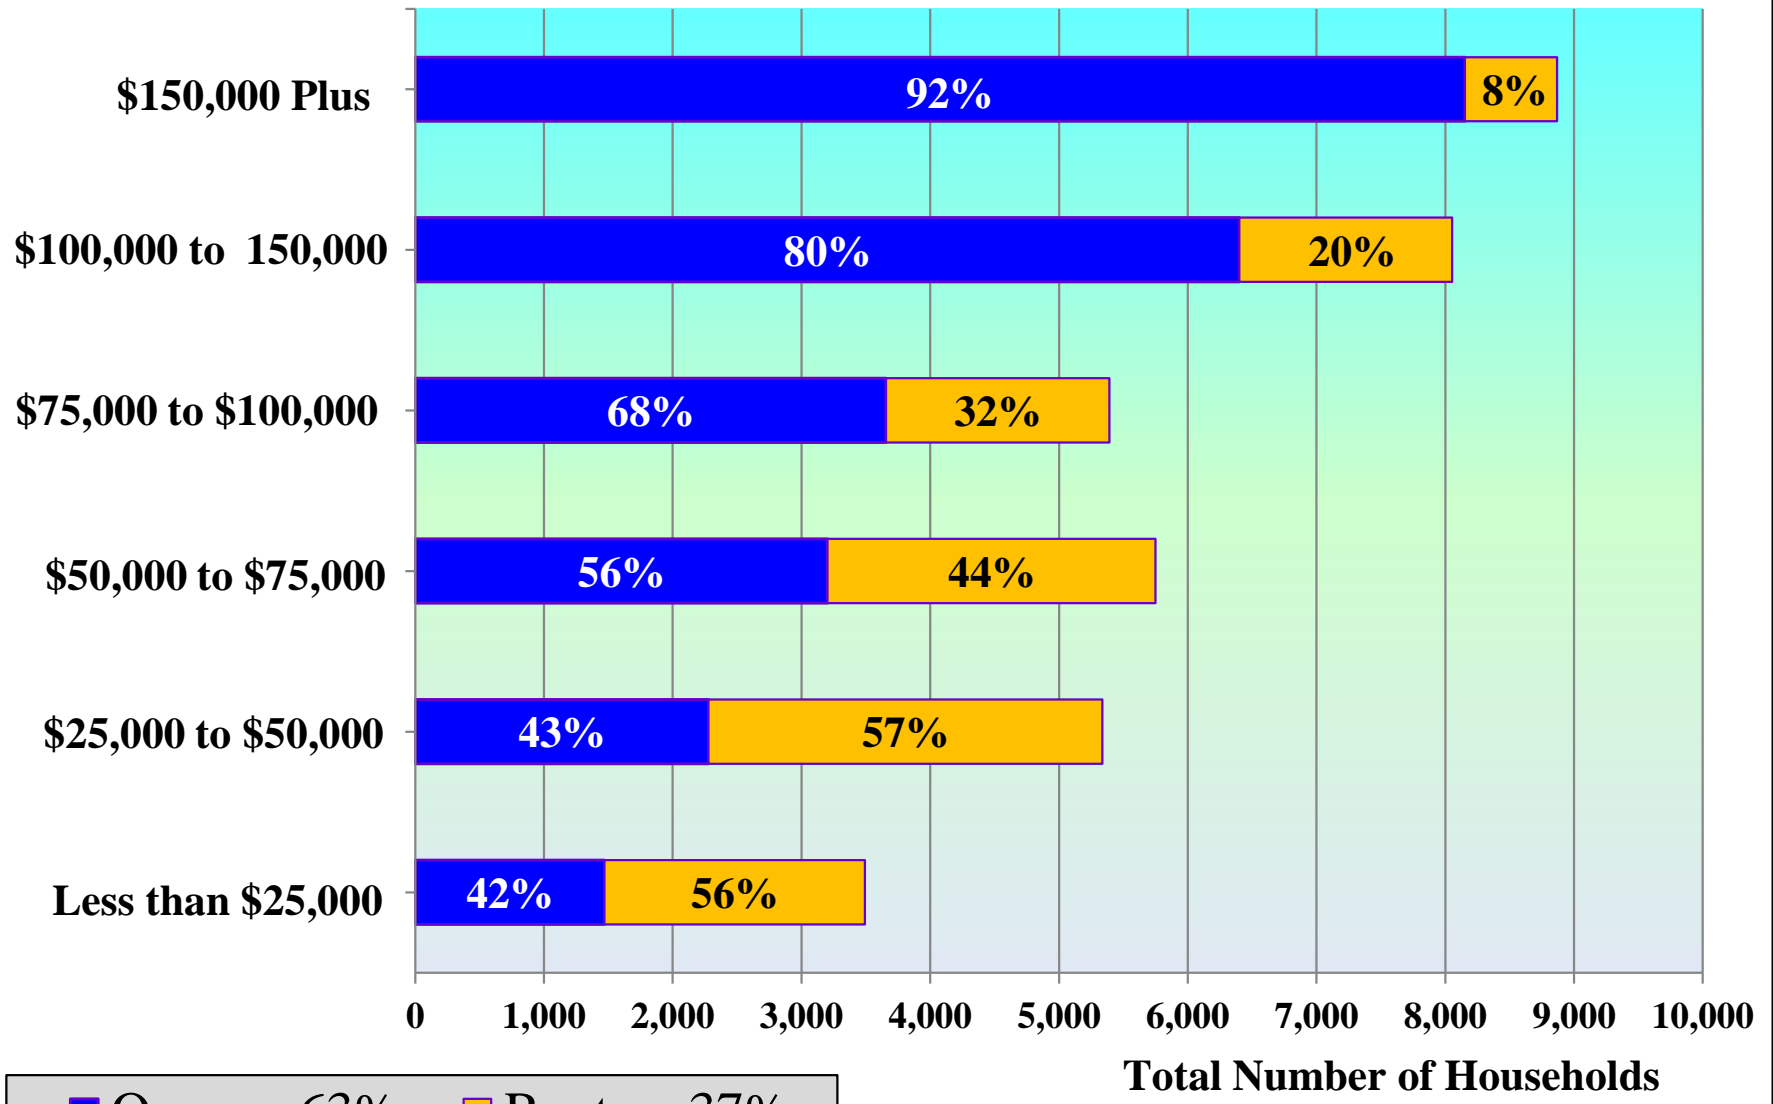

Source: American Community Survey, US Census Bureau, 2013 5-year dataset, Table B25118.

Owners and Renters by Income Bracket, Council District 5, Universe = Households, 2013 data

Source: American Community Survey, US Census Bureau, 2013 5-year dataset, Table B25118.

Owners and Renters by Income Bracket, Council District 6, Universe = Households, 2013 data

Source: American Community Survey, US Census Bureau, 2013 5-year dataset, Table B25118

Owners and Renters by Income Bracket, Council District 7, Universe = Households, 2013 data

Source: American Community Survey, US Census Bureau, 2013 5-year dataset, Table B25118.

Owners and Renters by Income Bracket, Council District 8, Universe = Households, 2013 data

Source: American Community Survey, US Census Bureau, 2013 5-year dataset, Table B25118.