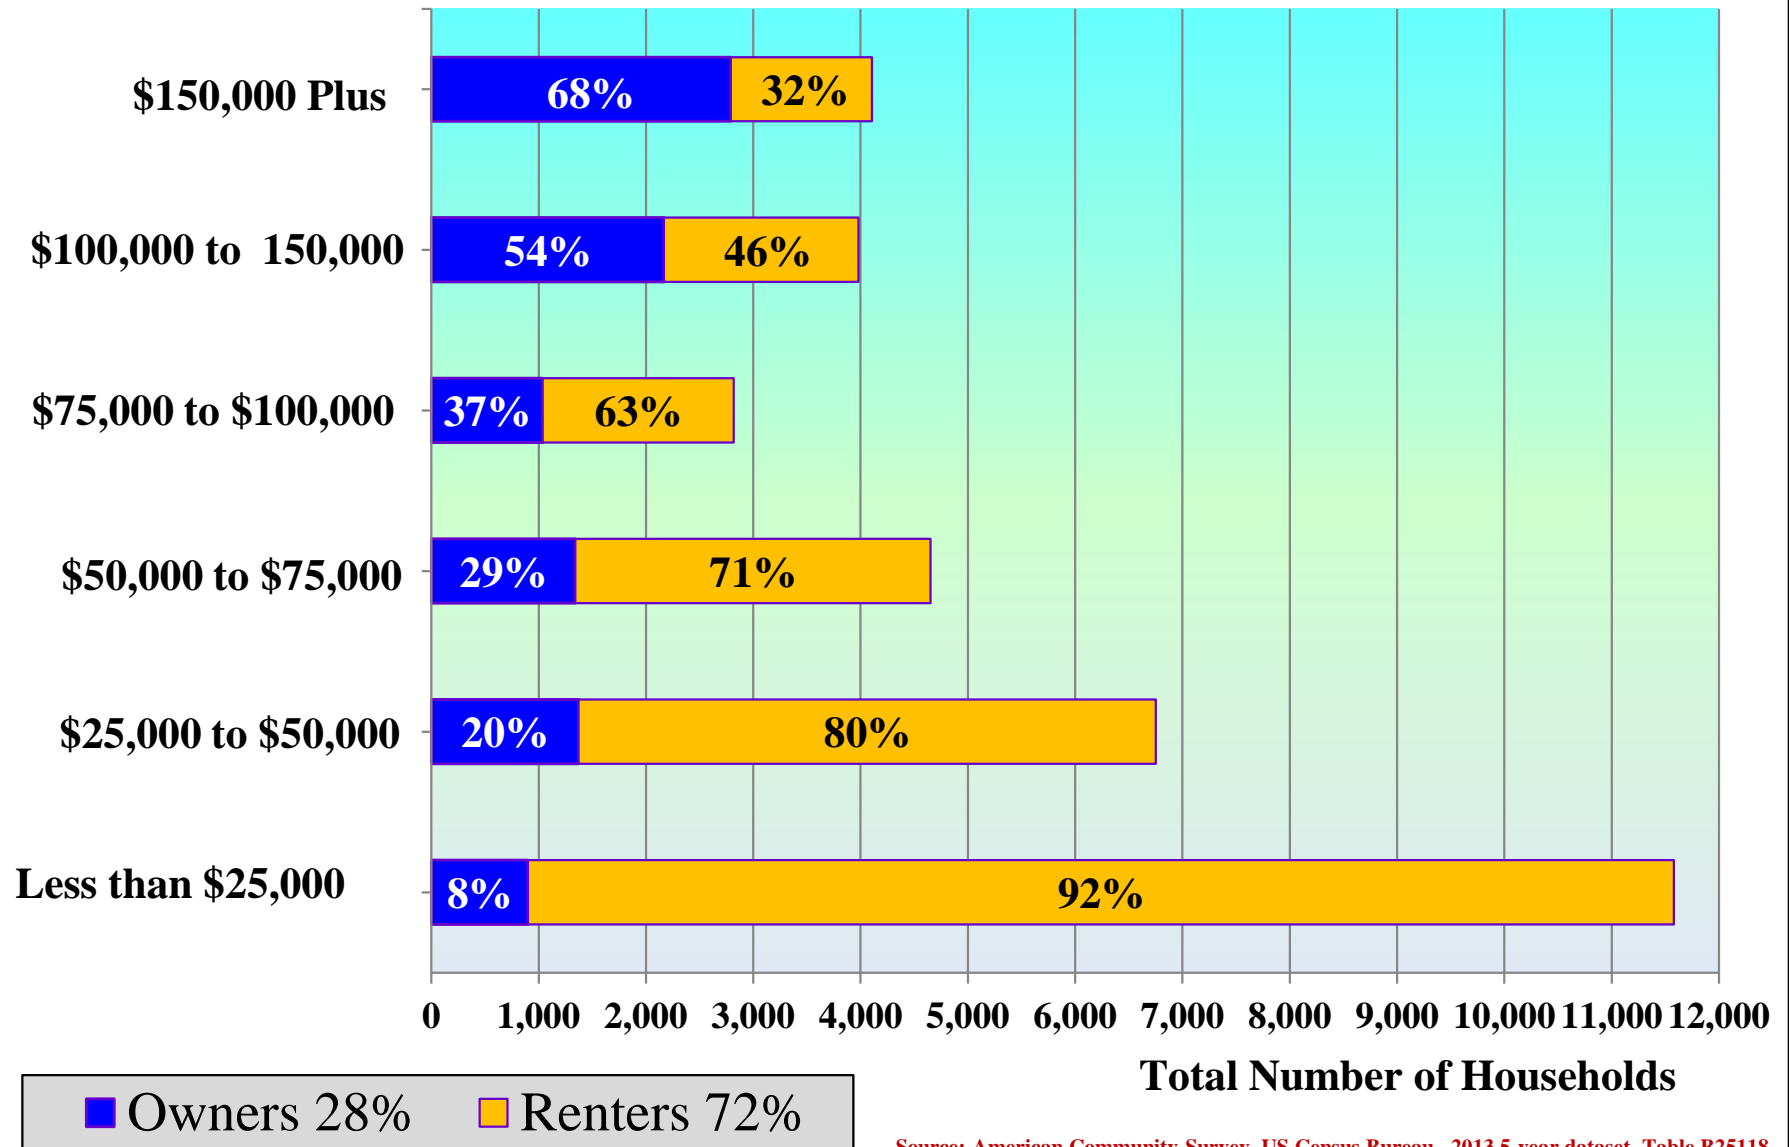

Owners and Renters by Income Bracket, Council District 9, Universe = Households, 2013 data

Source: American Community Survey, US Census Bureau, 2013 5-year dataset, Table B25118.