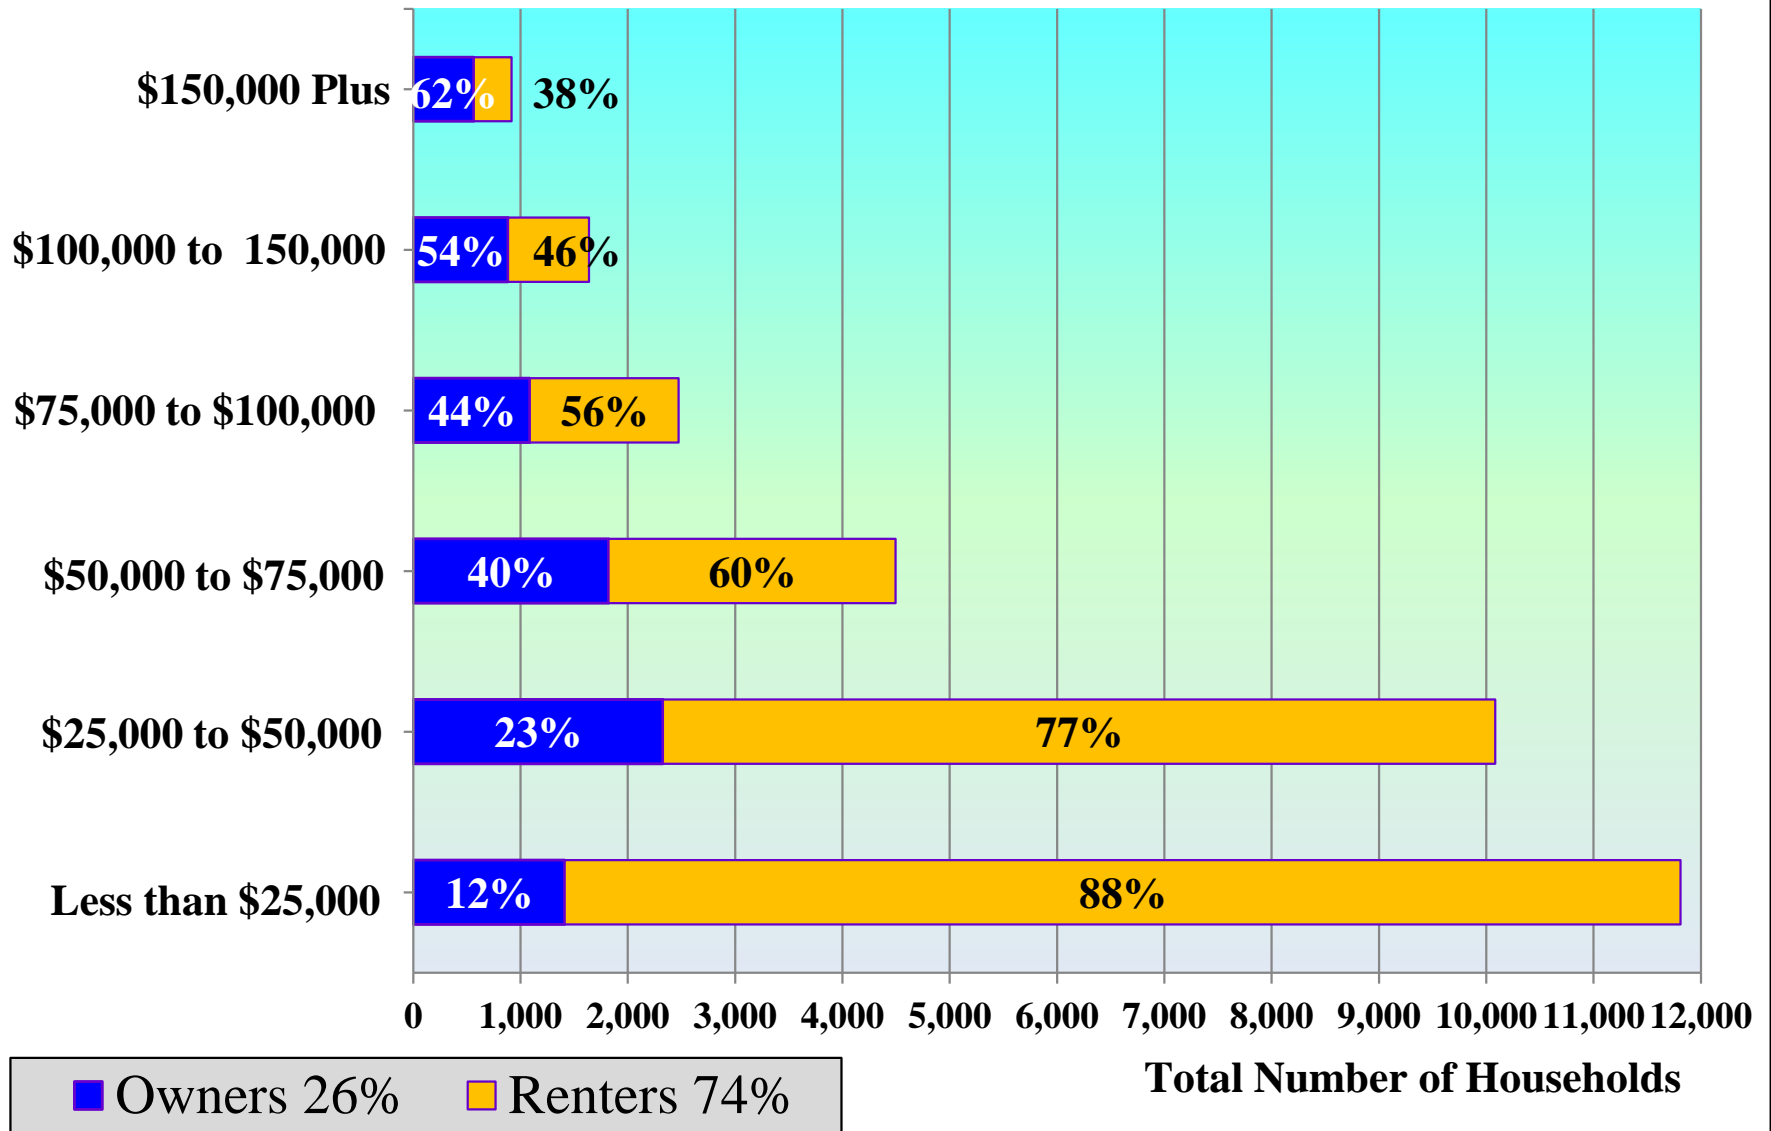

Owners and Renters by Income Bracket, Council District 3, Universe = Households, 2013 data

Source: American Community Survey, US Census Bureau, 2013 5-year dataset, Table B25118.