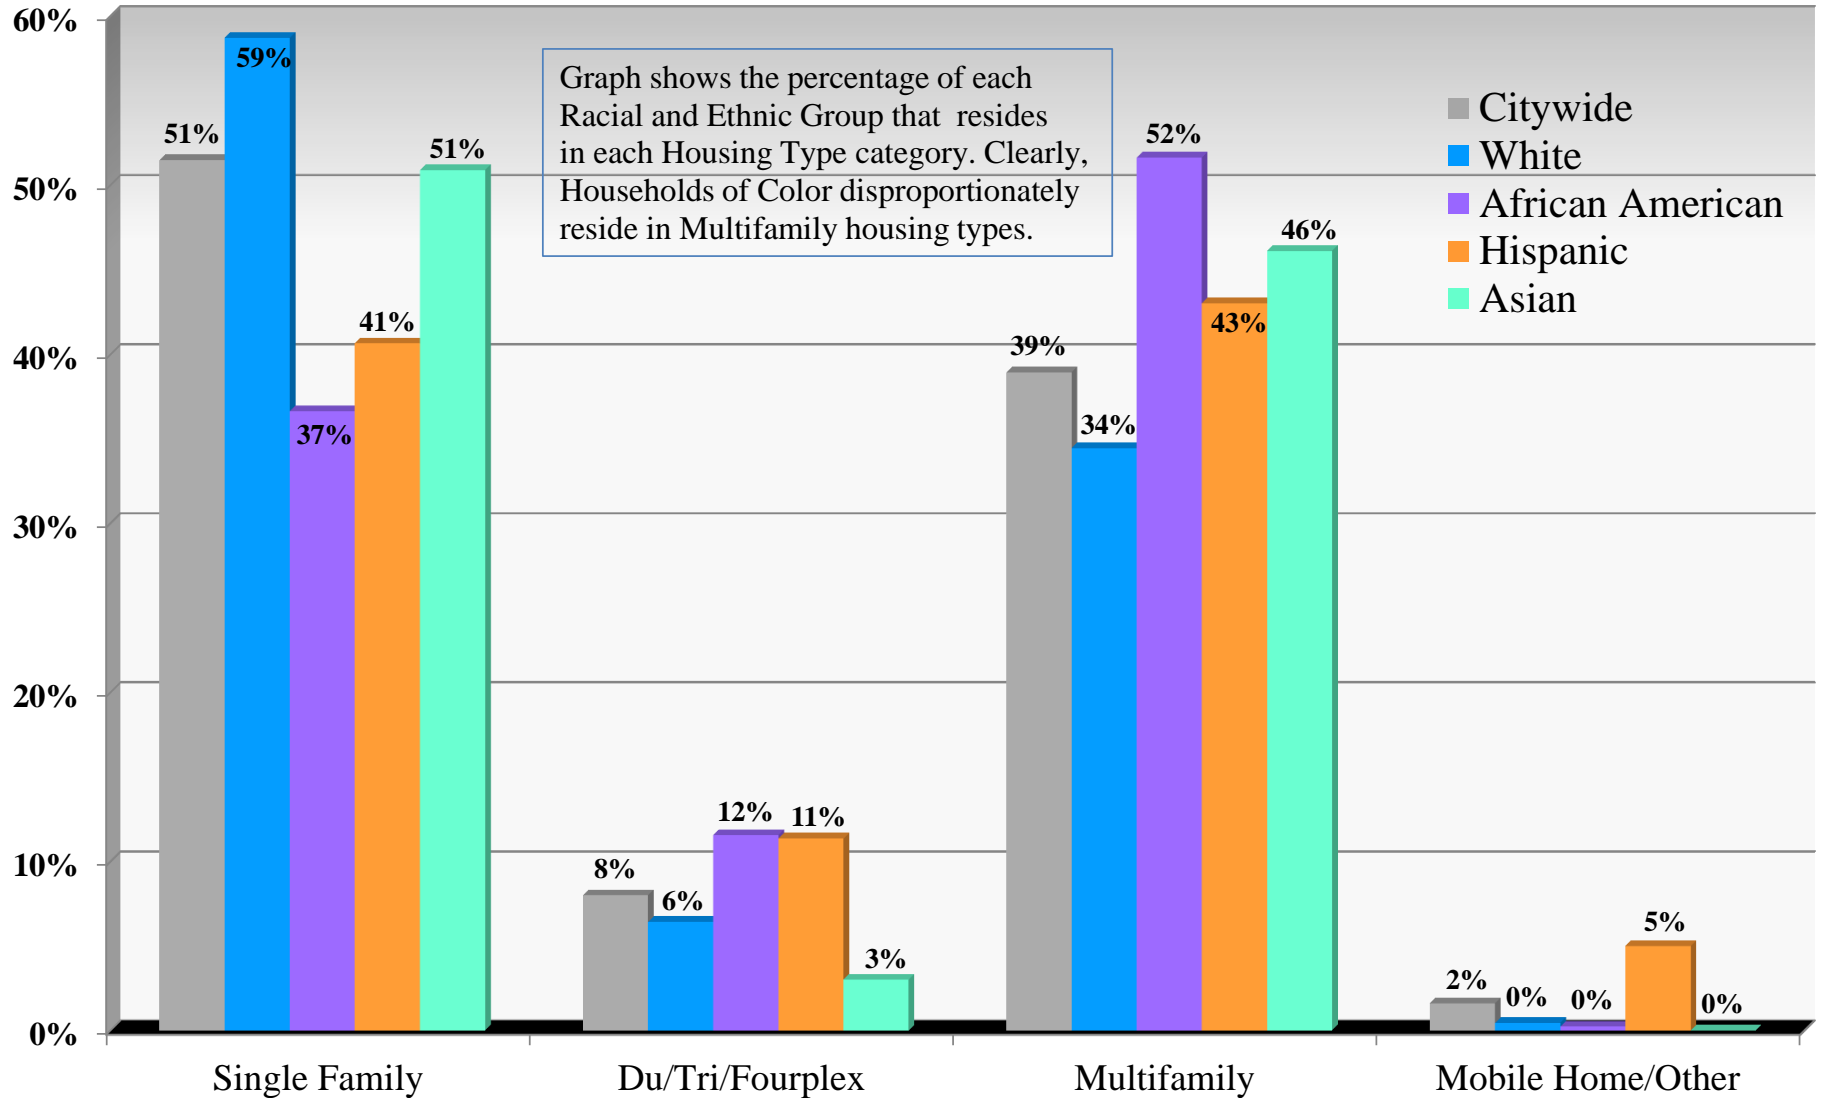

## Race and Ethnicity Concentrations by Housing Type, City of Austin, 2015

DATA SOURCE: US Census Bureau, American Community Survey, 2015 1-year data, Table B25032.